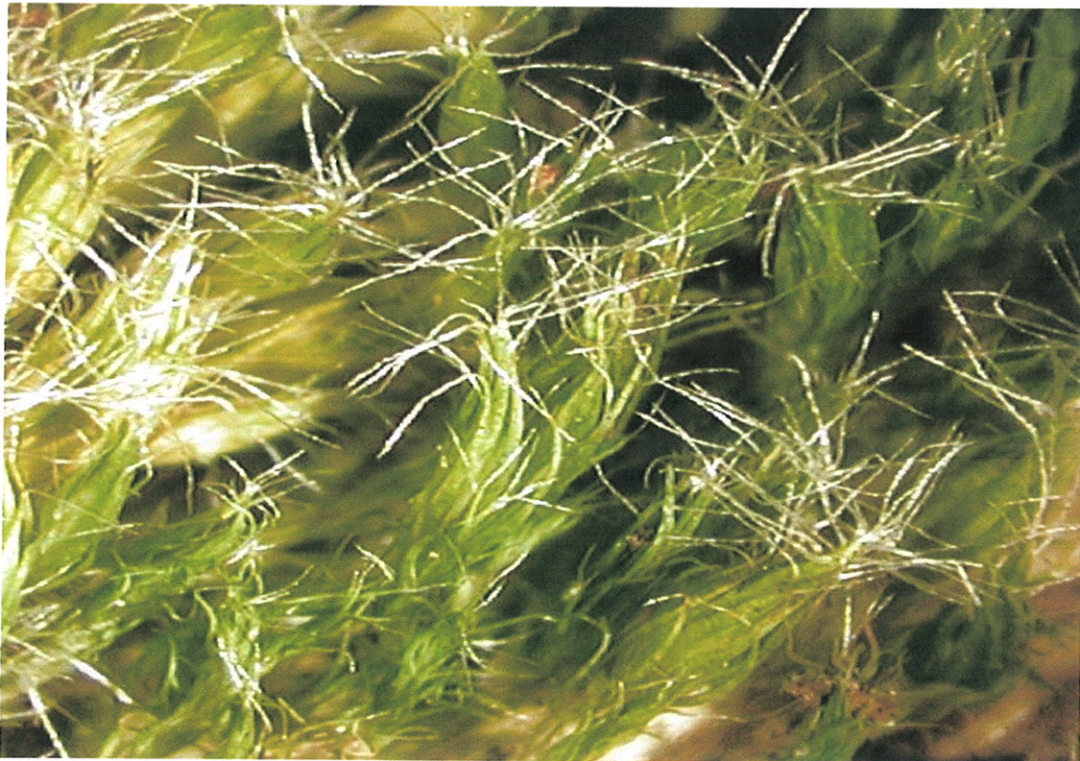

Taxon: *Campylopus introflexus*

FC Species Number: 32

Voucher No: PERTH 07224168 (RJC 20972)

Description: Moss leafy, green with white tips, forming mats.

Fruiting Bodies: Commonly seen, erect above mat.

Habitat: Organic material to soil.

Stratal Layer: Ground to shrub.

Occurrence: Frequent.

Forest Check Districts: Donnelly, Wellington, Wellington East, Perth Hills & Blackwood Plateau.

Similar Species: *Campylopus* sp.