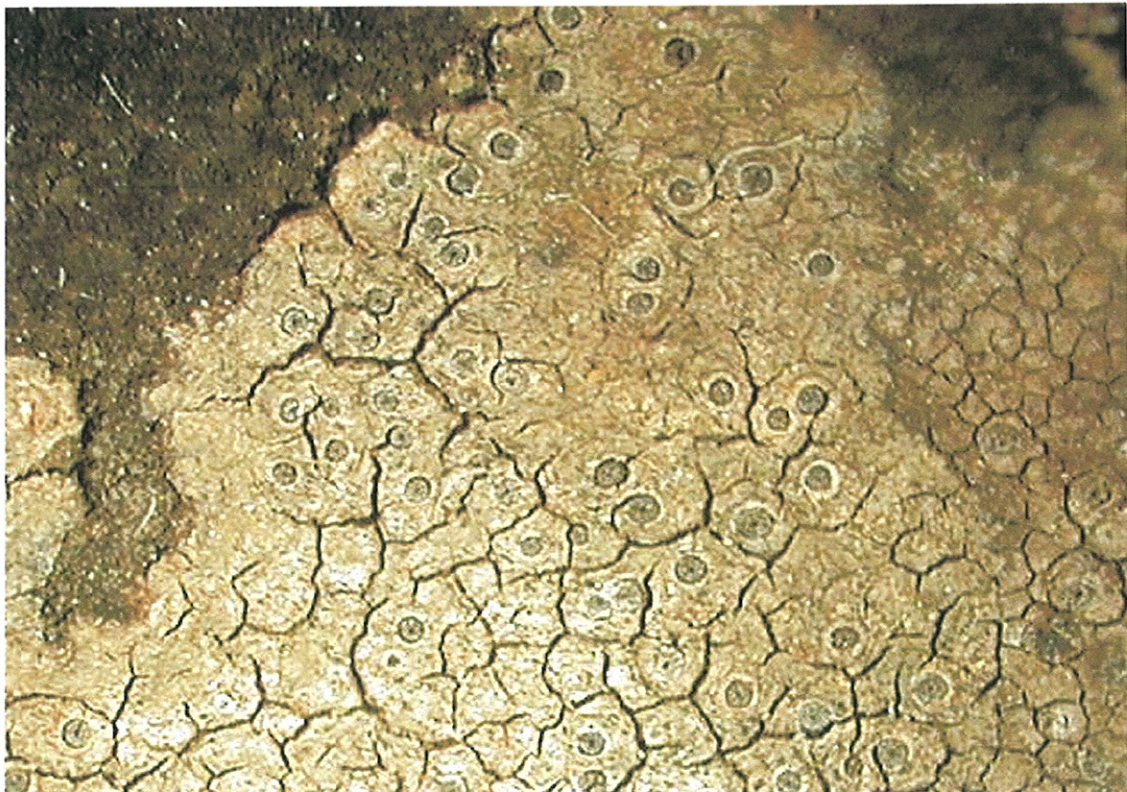

Taxon: *Diploschistes strictus*

FC Species Number: 8

Voucher No: PERTH 07241658 (RJC20820)

Description: Crustose with frequent cracking, whitish grey.

Fruiting Bodies: Not always present

Habitat: Stone

Stratal Layer: Ground.

Occurrence: Frequent

Forest Check Districts: Donnelly, Wellington, Wellington East, Perth Hills & Blackwood Plateau.

Similar Species: *Paraporpidia glauca* and *Lecidea* sp.