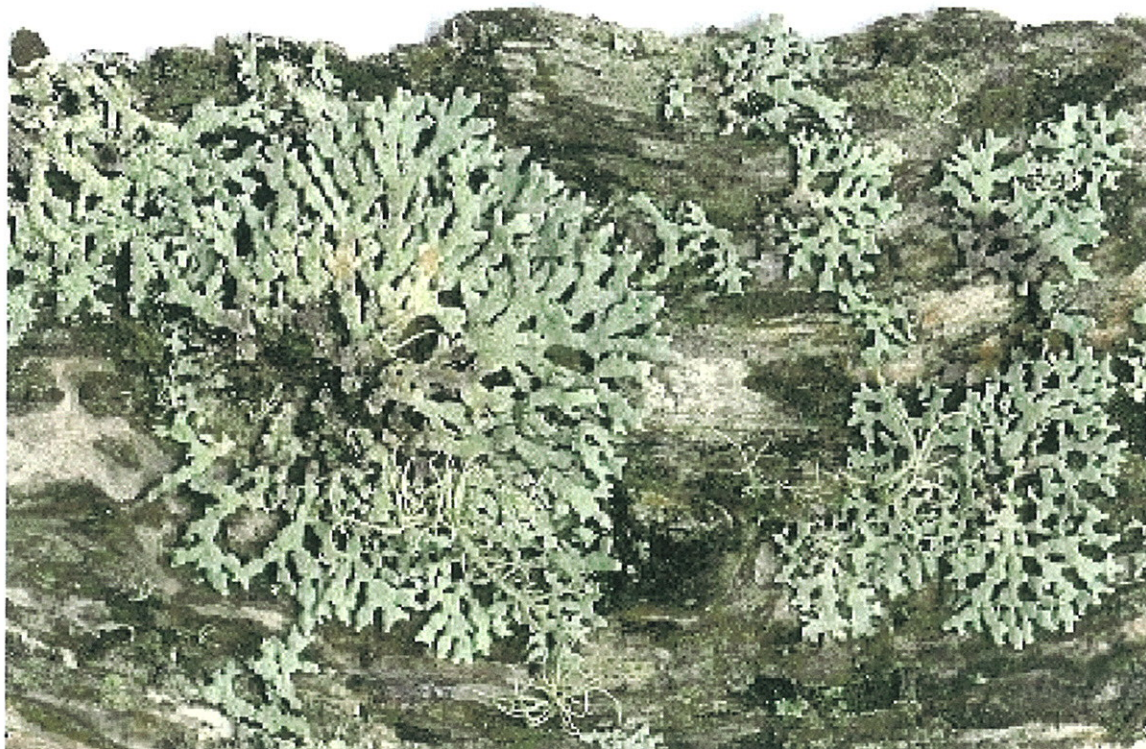

Taxon: *Pannoparmelia wilsonii*

FC Species Number: 16

Voucher No: PERTH 07224311 (RJC20986)

Description: Foliose, branched, sometimes with powdery centre of rosette

Fruiting Bodies: Not seen

Habitat: Decaying wood and bark.

Stratal Layer: Shrub.

Occurrence: Frequent-occasional.

Forest Check Districts: Donnelly, Wellington, Wellington East, Perth Hills & Blackwood Plateau.

Similar Species: *Hypogymnia subphysodes*