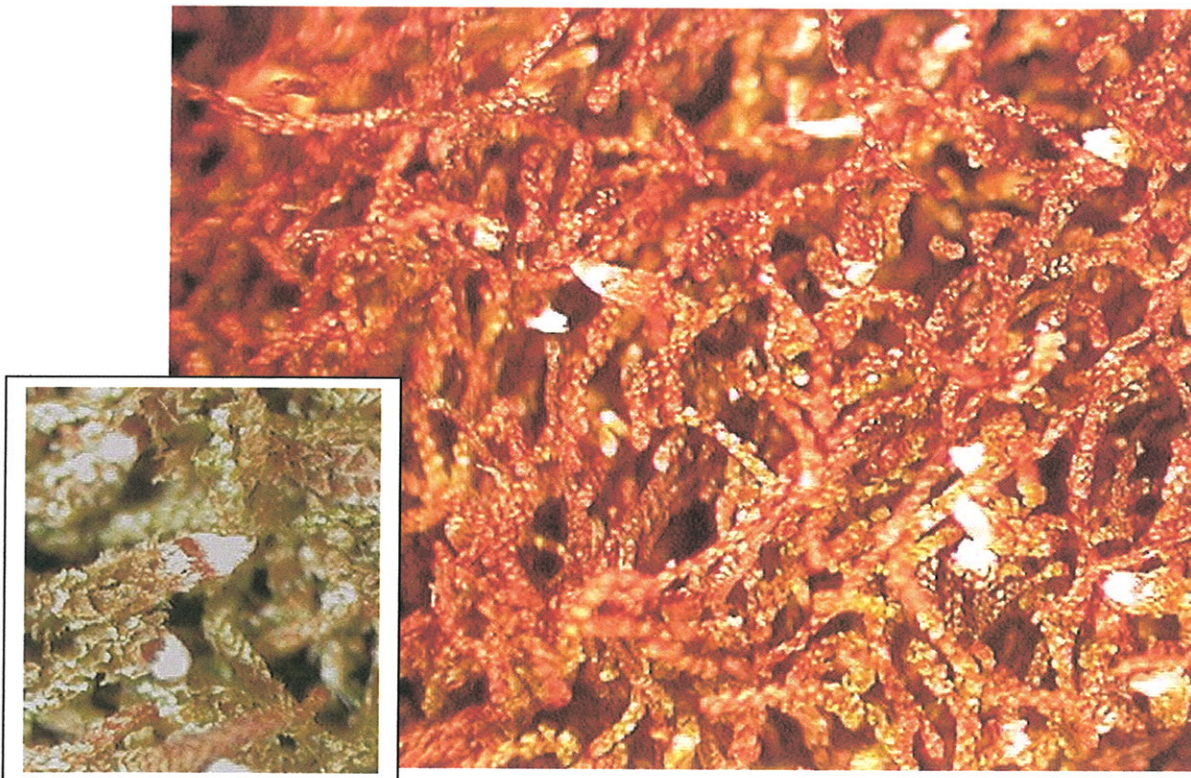

Taxon: *Cephaloziella exiliflora*

FC Species Number: 27

Voucher No: PERTH 6642373 (RJC 20276)

Description: Thallus leafy, minute, green to red brown mat.

Fruiting Bodies: Occasionally seen.

Habitat: Charred to decaying wood.

Stratal Layer: Ground to shrub.

Occurrence: Occasional.

Forest Check Districts: Donnelly, Wellington, Wellington East, Perth Hills & Blackwood Plateau.

Similar Species: