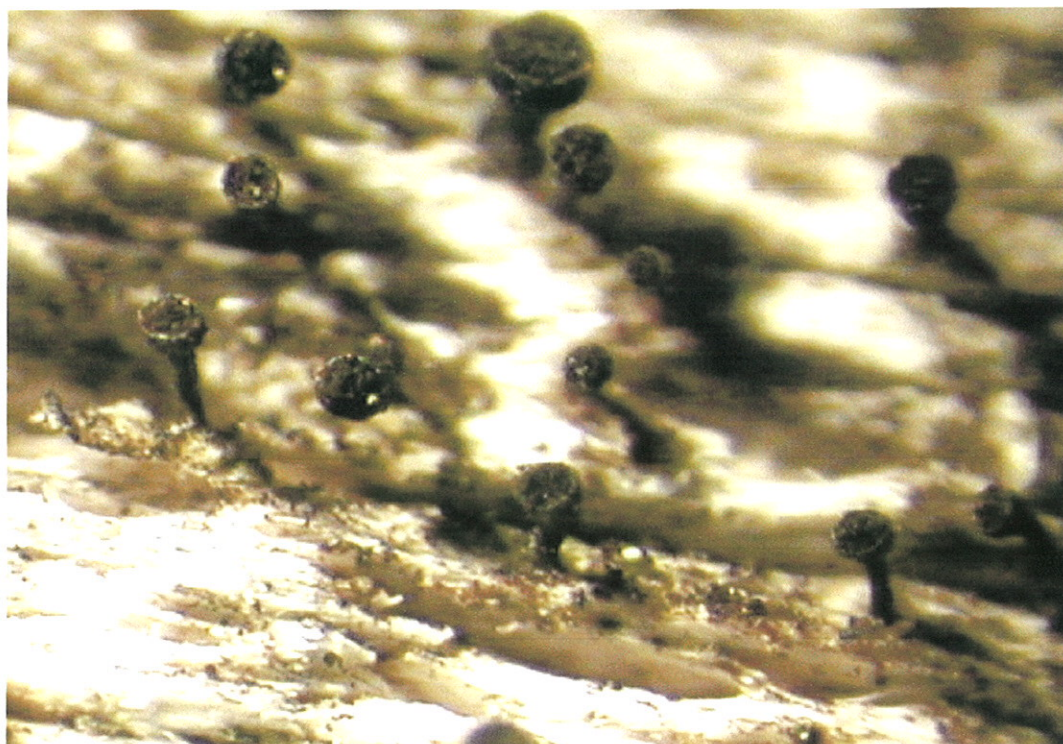

Taxon: *Calicium glaucellum*

FC Species Number: 7

Voucher No: PERTH 07240775 (RJC20846)

Description: Minute fragile black stalked whisker with a cupulare tip, c. 0.5 mm tall. Thallus obscure.

Fruiting Bodies: Black to dark brown spored, exposed in cup like structure.

Habitat: Dead wood.

Stratal Layer: Ground to shrub

Occurrence: Occasional.

Forest Check Districts: Donnelly, Wellington, Wellington East, Perth Hills & Blackwood Plateau.

Similar Species: Other *Calicium* species.