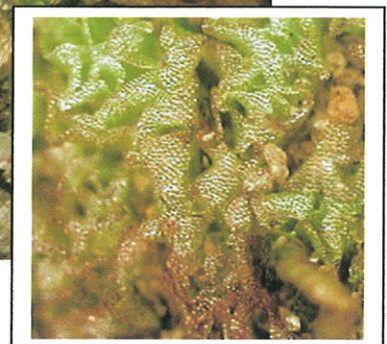

Taxon: *Fossombronia* sp. (leafy)
FC Species Number: 29
Voucher No: PERTH 06432026 (RJC 18991)
Description: Thallus leafy, yellow green to red brown.
Fruiting Bodies: Not obvious.
Habitat: Soil organic material.
Stratal Layer: Ground.
Occurrence: Occasional.
Forest Check Districts: Donnelly, Wellington, Wellington East, Perth Hills & Blackwood Plateau.

Similar Species: