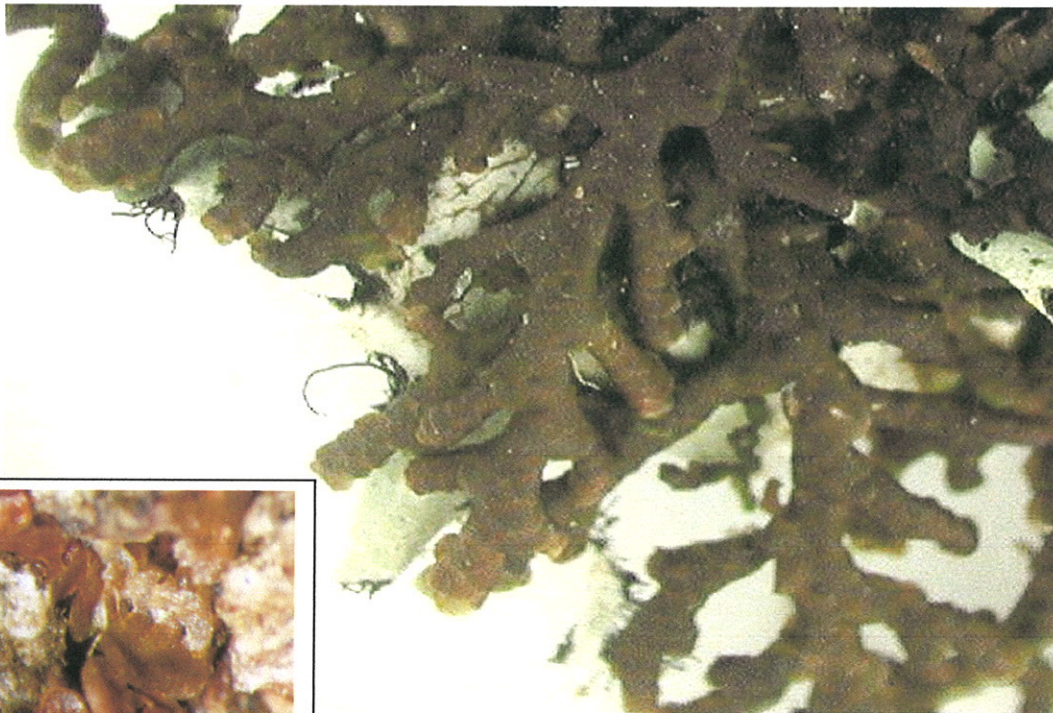

Similar Species:

Taxon: *Frullania probosciphora*

FC Species Number: 30

Voucher No: PERTH 6642136 (RJC 20270a).

Description: Leafy liverwort, red green, forming bead like strands.

Fruiting Bodies: Not obvious.

Habitat: Decaying wood to old bark.

Stratal Layer: Tree.

Occurrence: Frequent.

Forest Check Districts: Donnelly, Wellington, Wellington East, Perth Hills & Blackwood Plateau.

Similar Species: Other *Frullania* sp.