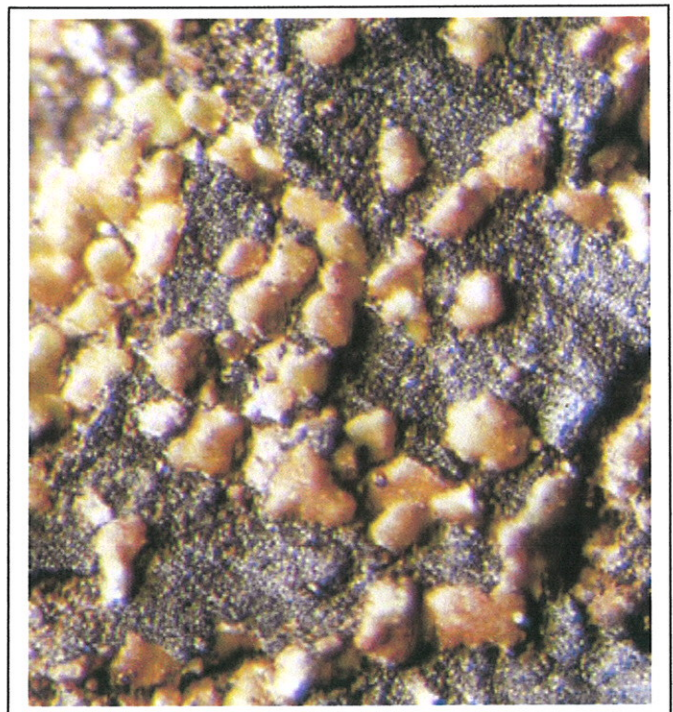

Taxon: *Hypocenomyce foveata*

FC Species Number: 10

Voucher No: PERTH 07225318 (RJC20957)

Description: Brown scale like small thallus.

Fruiting Bodies: Occasionally seen.

Habitat: Charred wood.

Stratal Layer: Ground to shrub.

Occurrence: Occasional.

Forest Check Districts: Donnelly, Wellington, Wellington East, Perth Hills & Blackwood Plateau.

Similar Species: Other species of *Hypocenomyce*.