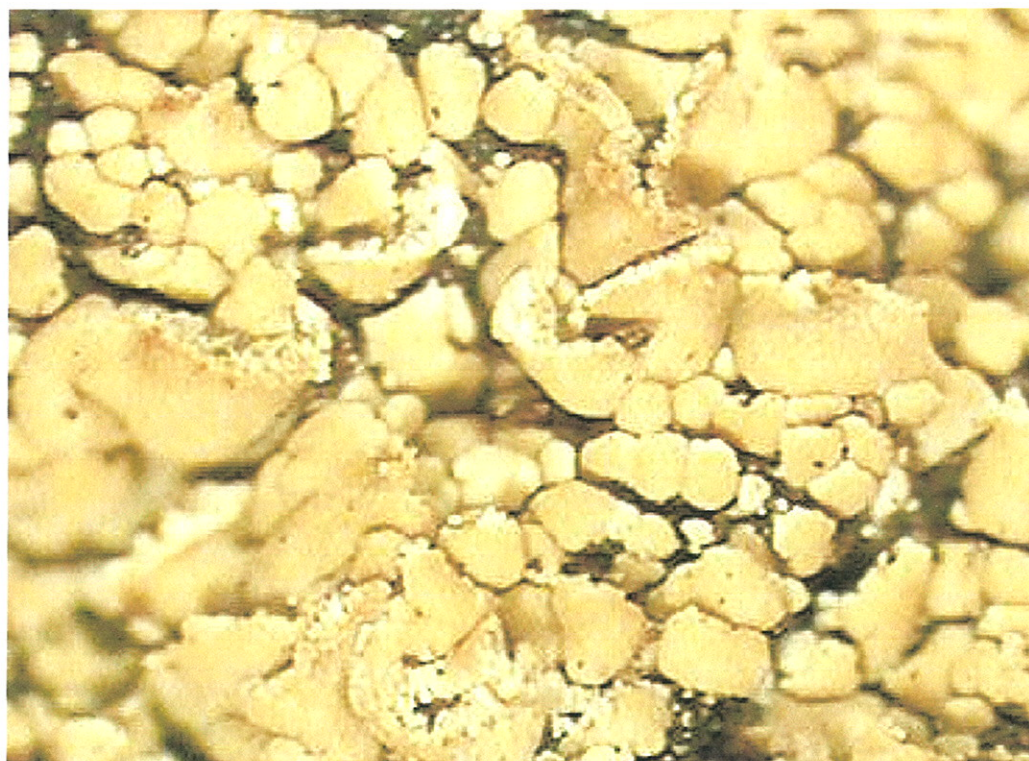

Fruiting Bodies: Not present

Habitat: Charred bark.

Stratal Layer: Shrub.

Occurrence: Occasional-frequent.

Forest Check Districts: Donnelly, Wellington, Wellington East, Perth Hills & Blackwood Plateau.

Similar Species: Other *Hypocenymce* sp.