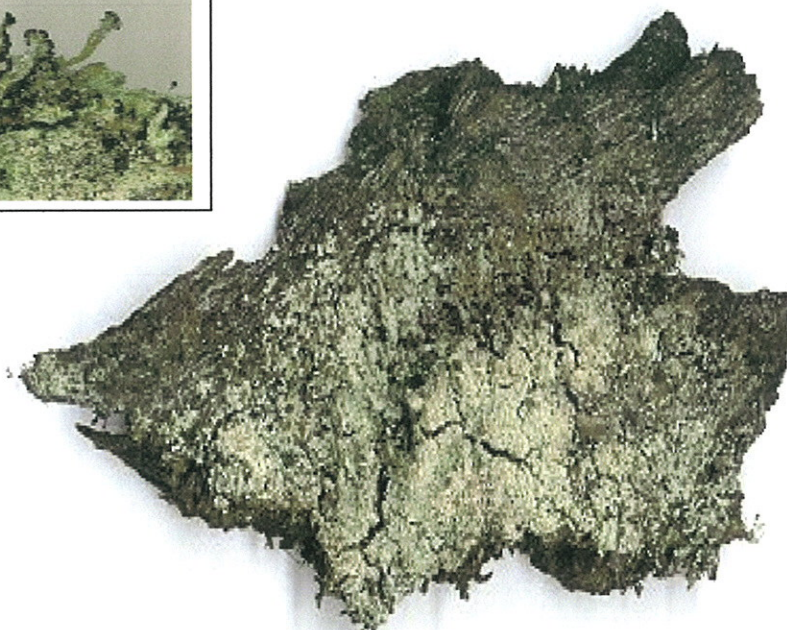

Similar Species: *Cladia inflata*.

Taxon: *Cladia schizopora*

FC Species Number: 2

Voucher No: PERTH 07240791 (RJC20848)

Description: Greenish powder with small branched black berry-like tipped podetia.

Fruiting Bodies: Podetia with black-brown berry like tops.

Habitat: Organic material, bark and decaying wood.

Stratal Layer: Ground.

Occurrence: Frequent.

Forest Check Districts: Donnelly, Wellington, Wellington East, Perth Hills & Blackwood Plateau.

Similar Species: *Lepraria sp.* and *Calicium sp.*