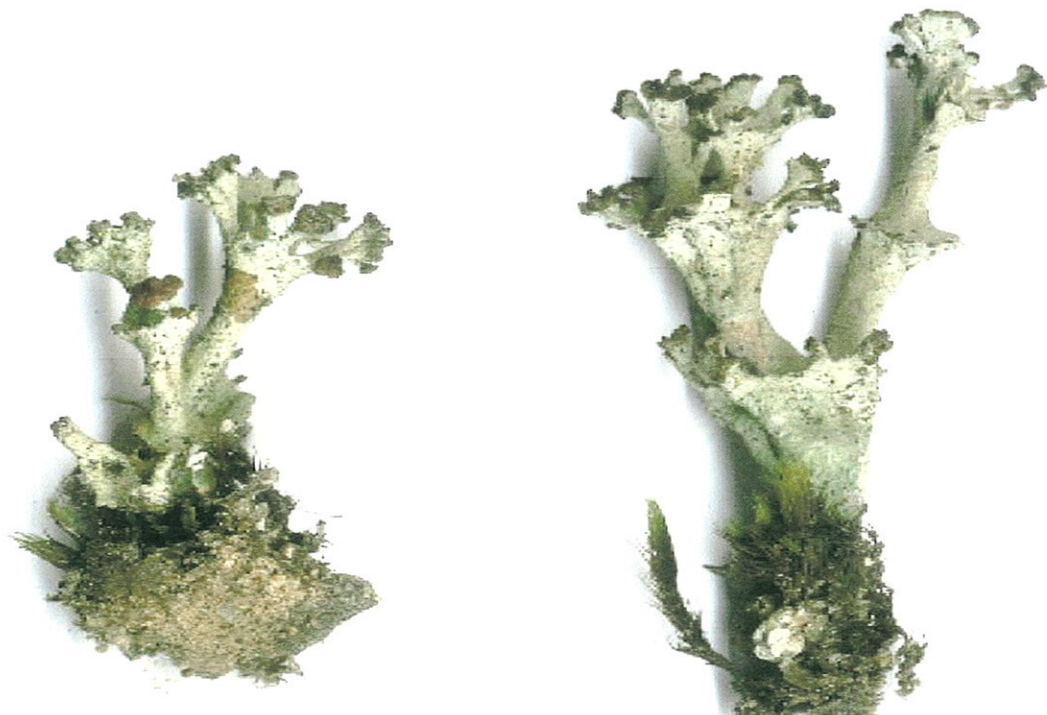

Habitat: Organic material or occasionally decaying wood.

Stratal Layer: Ground.

Occurrence: Frequent

Forest Check Districts: Donnelly, Wellington, Wellington East, Perth Hills & Blackwood Plateau.

Similar Species: *Cladonia cervicornis* var. *verticellata*.