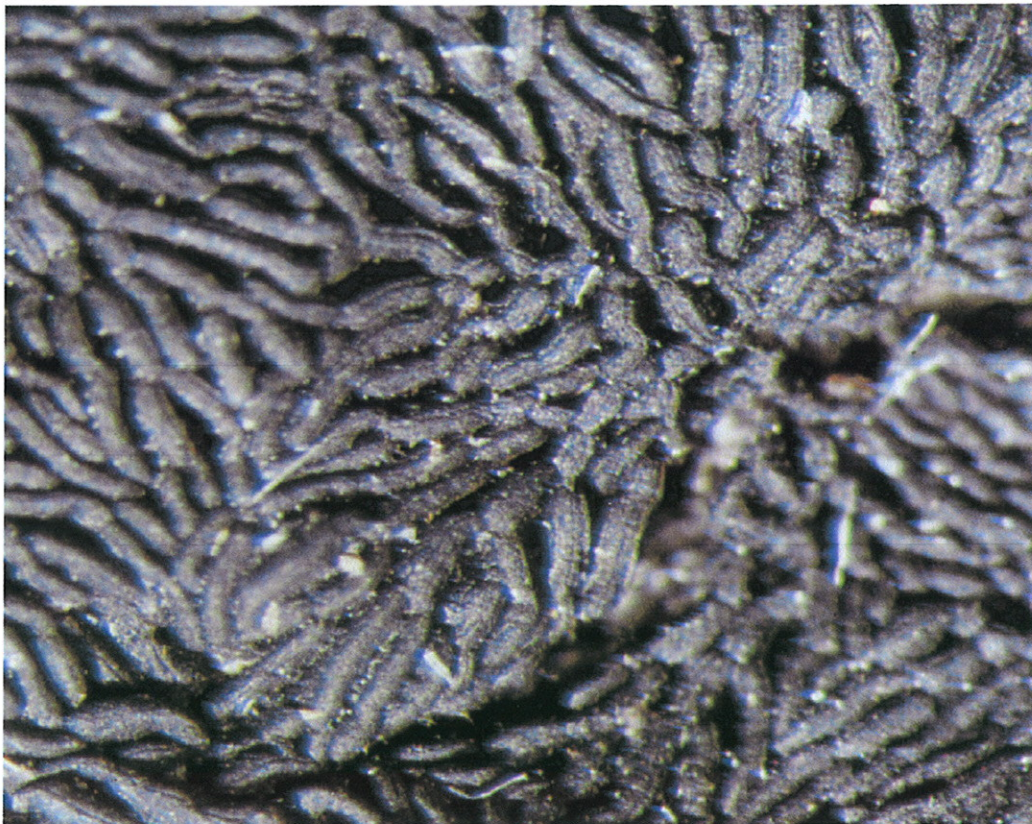

Taxon: *?Opegrapha sp.*

FC Species Number: 14

Voucher No: PERTH 05347823 (RJC14067a)

Description: Crustose, radiating black worm like.

Fruiting Bodies: Black carbonised lyrate tube.

Habitat: Decaying wood.

Stratal Layer: Ground.

Occurrence: Frequent-occasional

Forest Check Districts: Donnelly, Wellington, Wellington East, Perth Hills & Blackwood Plateau.

Similar Species: *Graphis sp.*