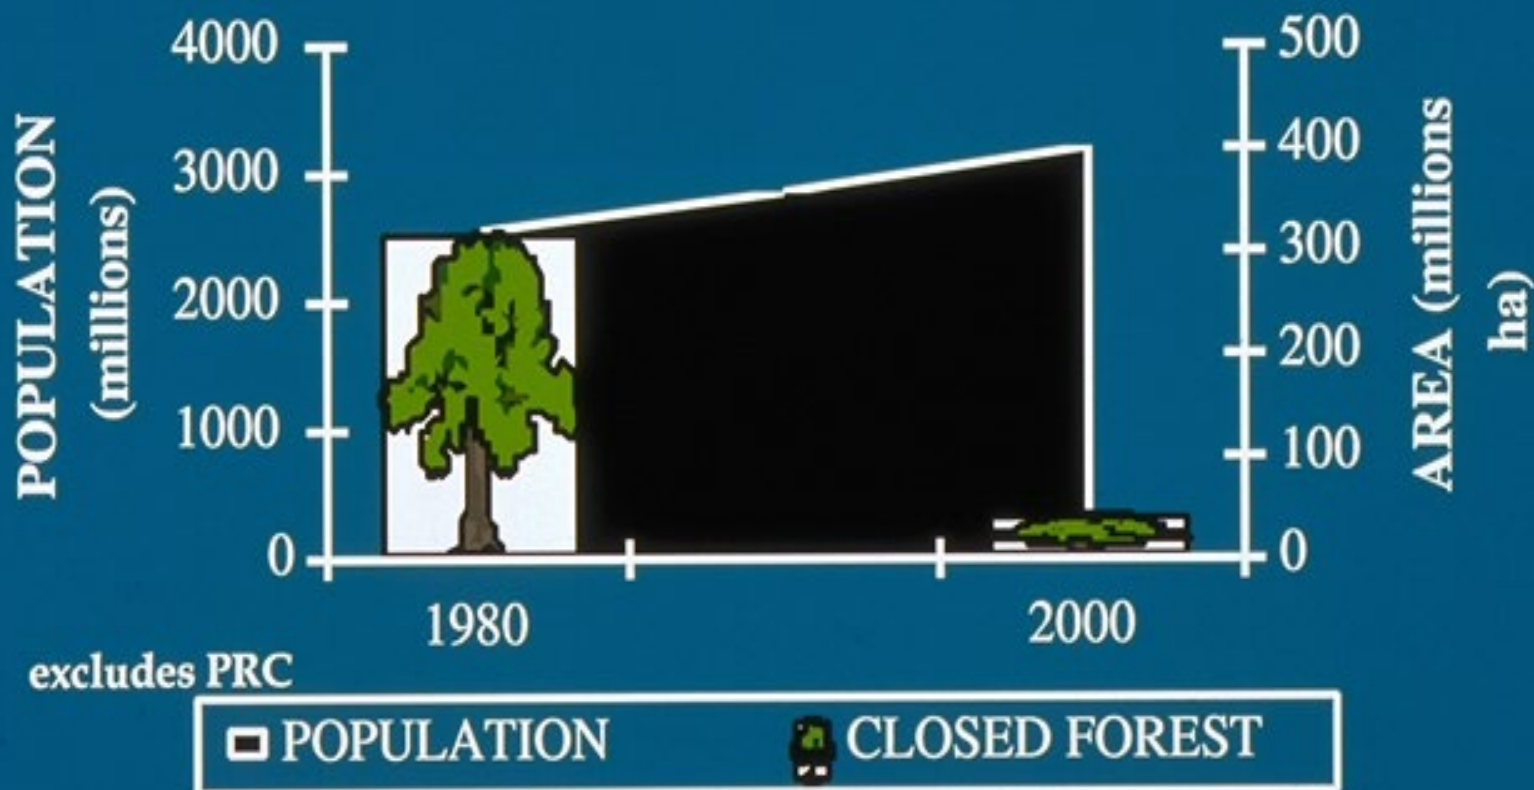

Oriented strand-board

Consumption per capita of wood-based panels

WORLD GEOSCIENCE
CORPORATION LIMITED

**EAST YORNANING
FARM MANAGEMENT PLAN
BASED ON GEOPHYSICAL DATA**

-  VERY DENSE EUCALYPTUS 25-50m ROWS
-  LESS DENSE EUCALYPTUS 16/ha
-  WIDE SPREAD EUCALYPTUS 8/ha AND PERENNIAL PASTURES
-  PASTURE AND CROPPING
-  EUCALYPTUS AND PERENNIAL PASTURE
-  NATURAL VEGETATION
-  AXES OF DOLERITE DYKE

ASIA PACIFIC REGION CHANGE IN CLOSED FOREST AREA AND POPULATION: 1980 - 2000

Legend

Color	Description
Orange	Local Government Areas (LGA)
Green	State Government Land
Yellow	Private Land
Purple	Water
Blue	Water

LEGEND

Symbol	Description
Orange	Local Government Areas (LGA)
Green	State Government Land
Yellow	Private Land
Purple	Water
Blue	Water

CALM M

EXPORT LOG PRICES - RADIATA PINE

SOURCE: GROOME POYRY