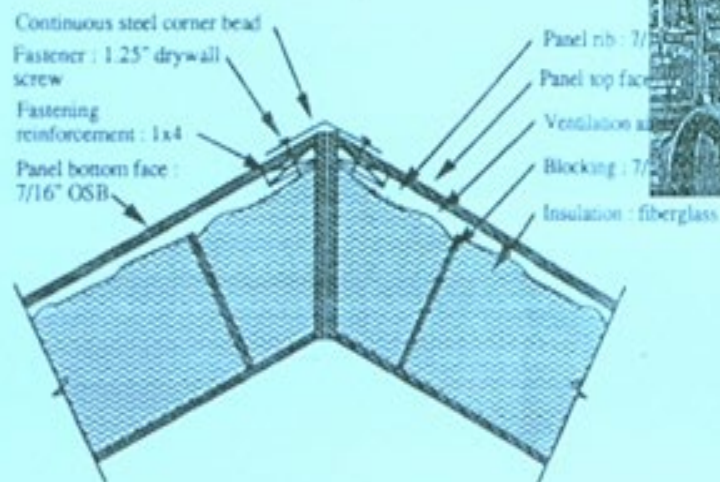

Oriented strand-board

Consumption per capita of wood-based panels

WORLD GEOSCIENCE
CORPORATION LIMITED

**EAST YORNANING
FARM MANAGEMENT PLAN
BASED ON GEOPHYSICAL DATA**

-  VERY DENSE EUCALYPTUS 25-50m ROWS
-  LESS DENSE EUCALYPTUS 16/ha
-  WIDE SPREAD EUCALYPTUS 8/ha AND PERENNIAL PASTURES
-  PASTURE AND CROPPING
-  EUCALYPTUS AND PERENNIAL PASTURE
-  NATURAL VEGETATION
-  AXES OF DOLERITE DYKE