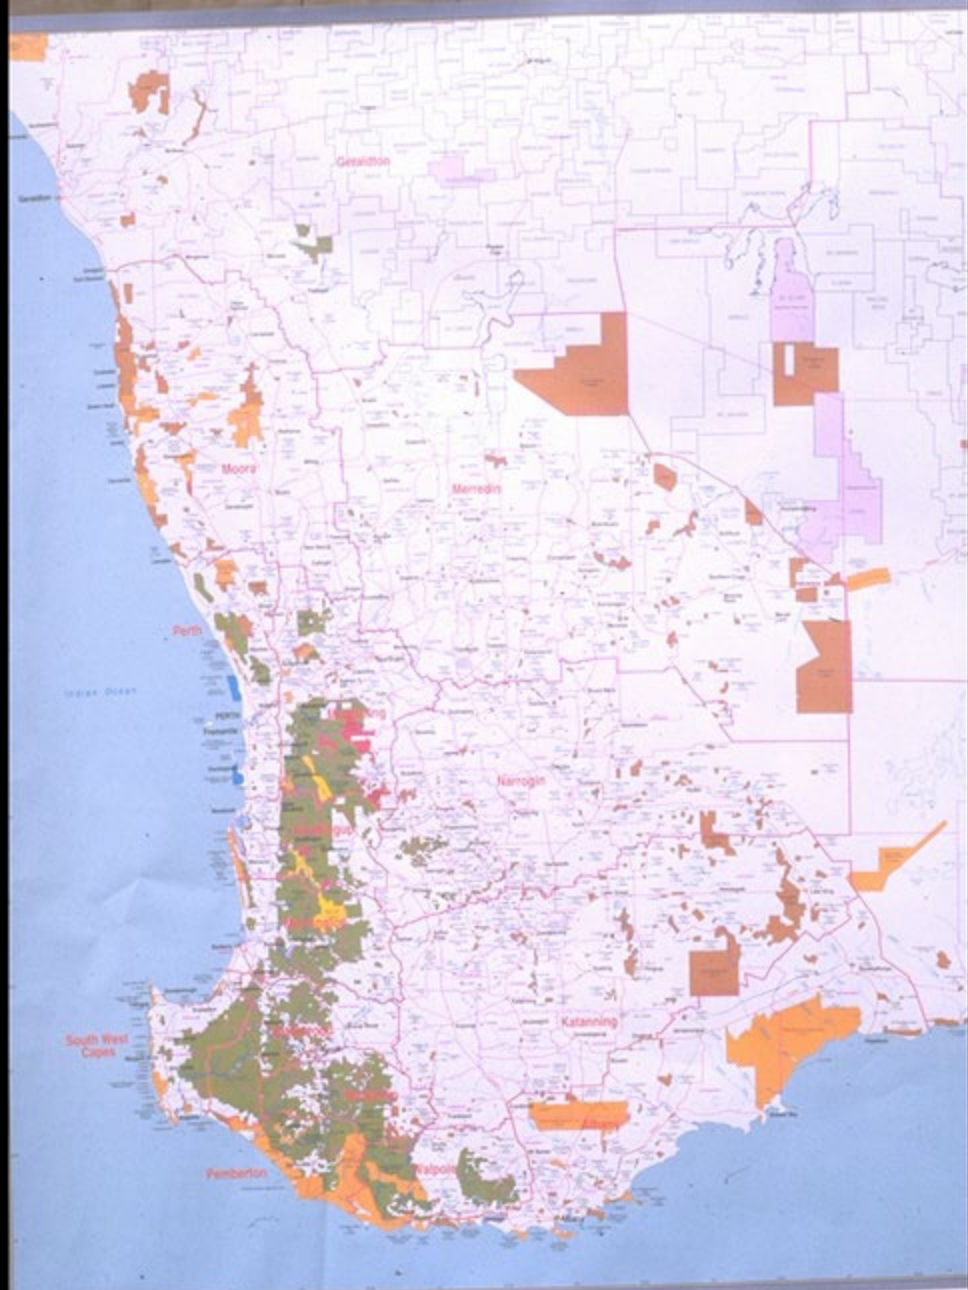

Oriented strand-board

Consumption per capita of wood-based panels

WORLD GEOSCIENCE
CORPORATION LIMITED

**EAST YORNANING
FARM MANAGEMENT PLAN
BASED ON GEOPHYSICAL DATA**

-  VERY DENSE EUCALYPTUS 25-50m ROWS
-  LESS DENSE EUCALYPTUS 16/ha
-  WIDE SPREAD EUCALYPTUS 8/ha AND PERENNIAL PASTURES
-  PASTURE AND CROPPING
-  EUCALYPTUS AND PERENNIAL PASTURE
-  NATURAL VEGETATION
-  AXES OF DOLERITE DYKE

ASIA PACIFIC REGION CHANGE IN CLOSED FOREST AREA AND POPULATION: 1980 - 2000

Legend

Color	Description
Orange	Local Government Areas (LGA)
Green	State Government Land
Yellow	Private Land
Purple	Water
Blue	Water

LEGEND

Symbol	Description
Orange	Local Government Areas (LGA)
Green	State Government Land
Yellow	Private Land
Purple	Water
Blue	Water

CALM M

EXPORT LOG PRICES - RADIATA PINE

SOURCE: GROOME POYRY