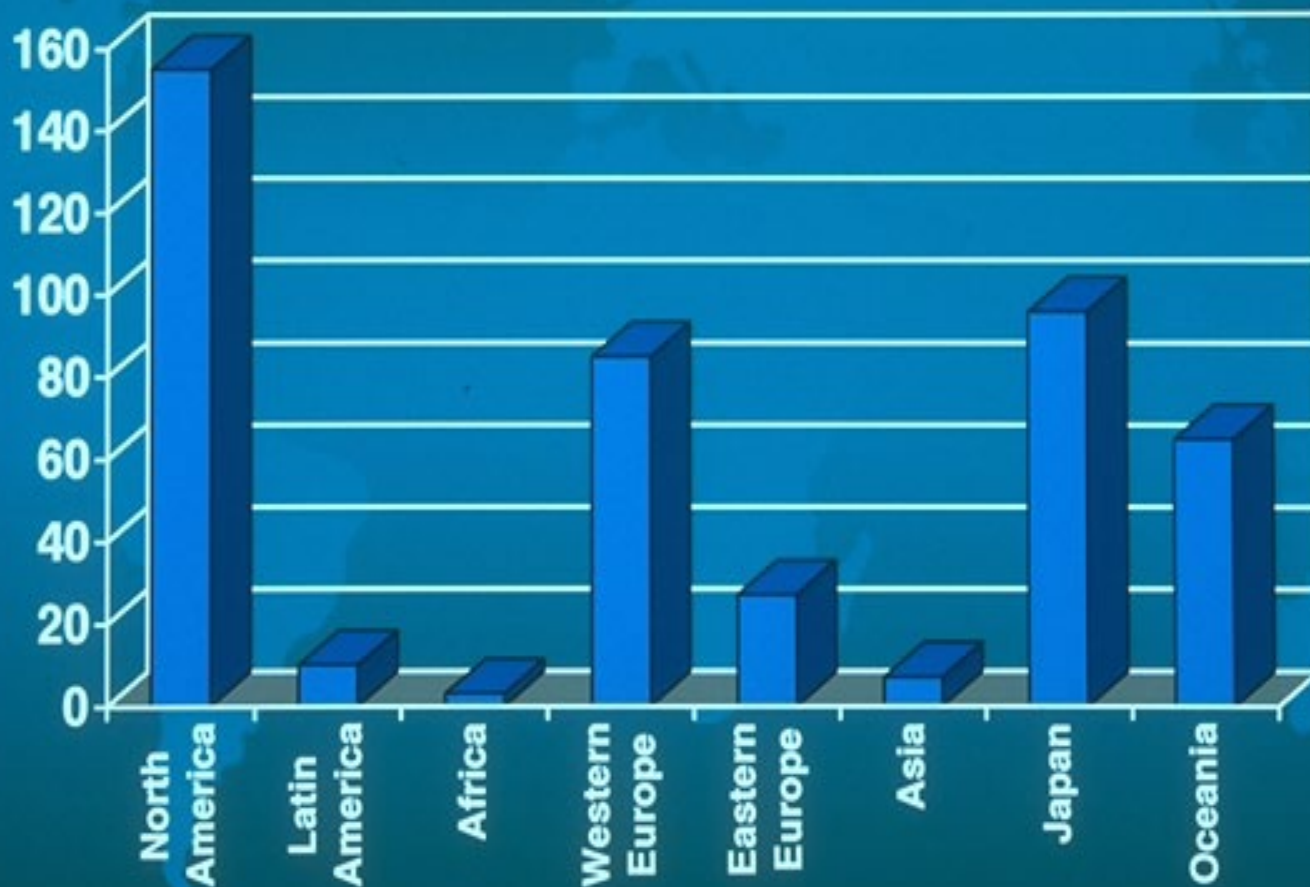

Oriented strand-board

Consumption per capita of wood-based panels

WORLD GEOSCIENCE
CORPORATION LIMITED

**EAST YORNANING
FARM MANAGEMENT PLAN
BASED ON GEOPHYSICAL DATA**

-  VERY DENSE EUCALYPTUS 25-50m ROWS
-  LESS DENSE EUCALYPTUS 16/ha
-  WIDE SPREAD EUCALYPTUS 8/ha AND PERENNIAL PASTURES
-  PASTURE AND CROPPING
-  EUCALYPTUS AND PERENNIAL PASTURE
-  NATURAL VEGETATION
-  AXES OF DOLERITE DYKE

ASIA PACIFIC REGION CHANGE IN CLOSED FOREST AREA AND POPULATION: 1980 - 2000

Legend

Color	Description
Orange	Local Government Areas (LGA)
Green	State Government Land
Yellow	Private Land
Purple	Water
Blue	Water

LEGEND

Symbol	Description
Orange	Local Government Areas (LGA)
Green	State Government Land
Yellow	Private Land
Purple	Water
Blue	Water

CALM M

EXPORT LOG PRICES - RADIATA PINE

SOURCE: GROOME POYRY