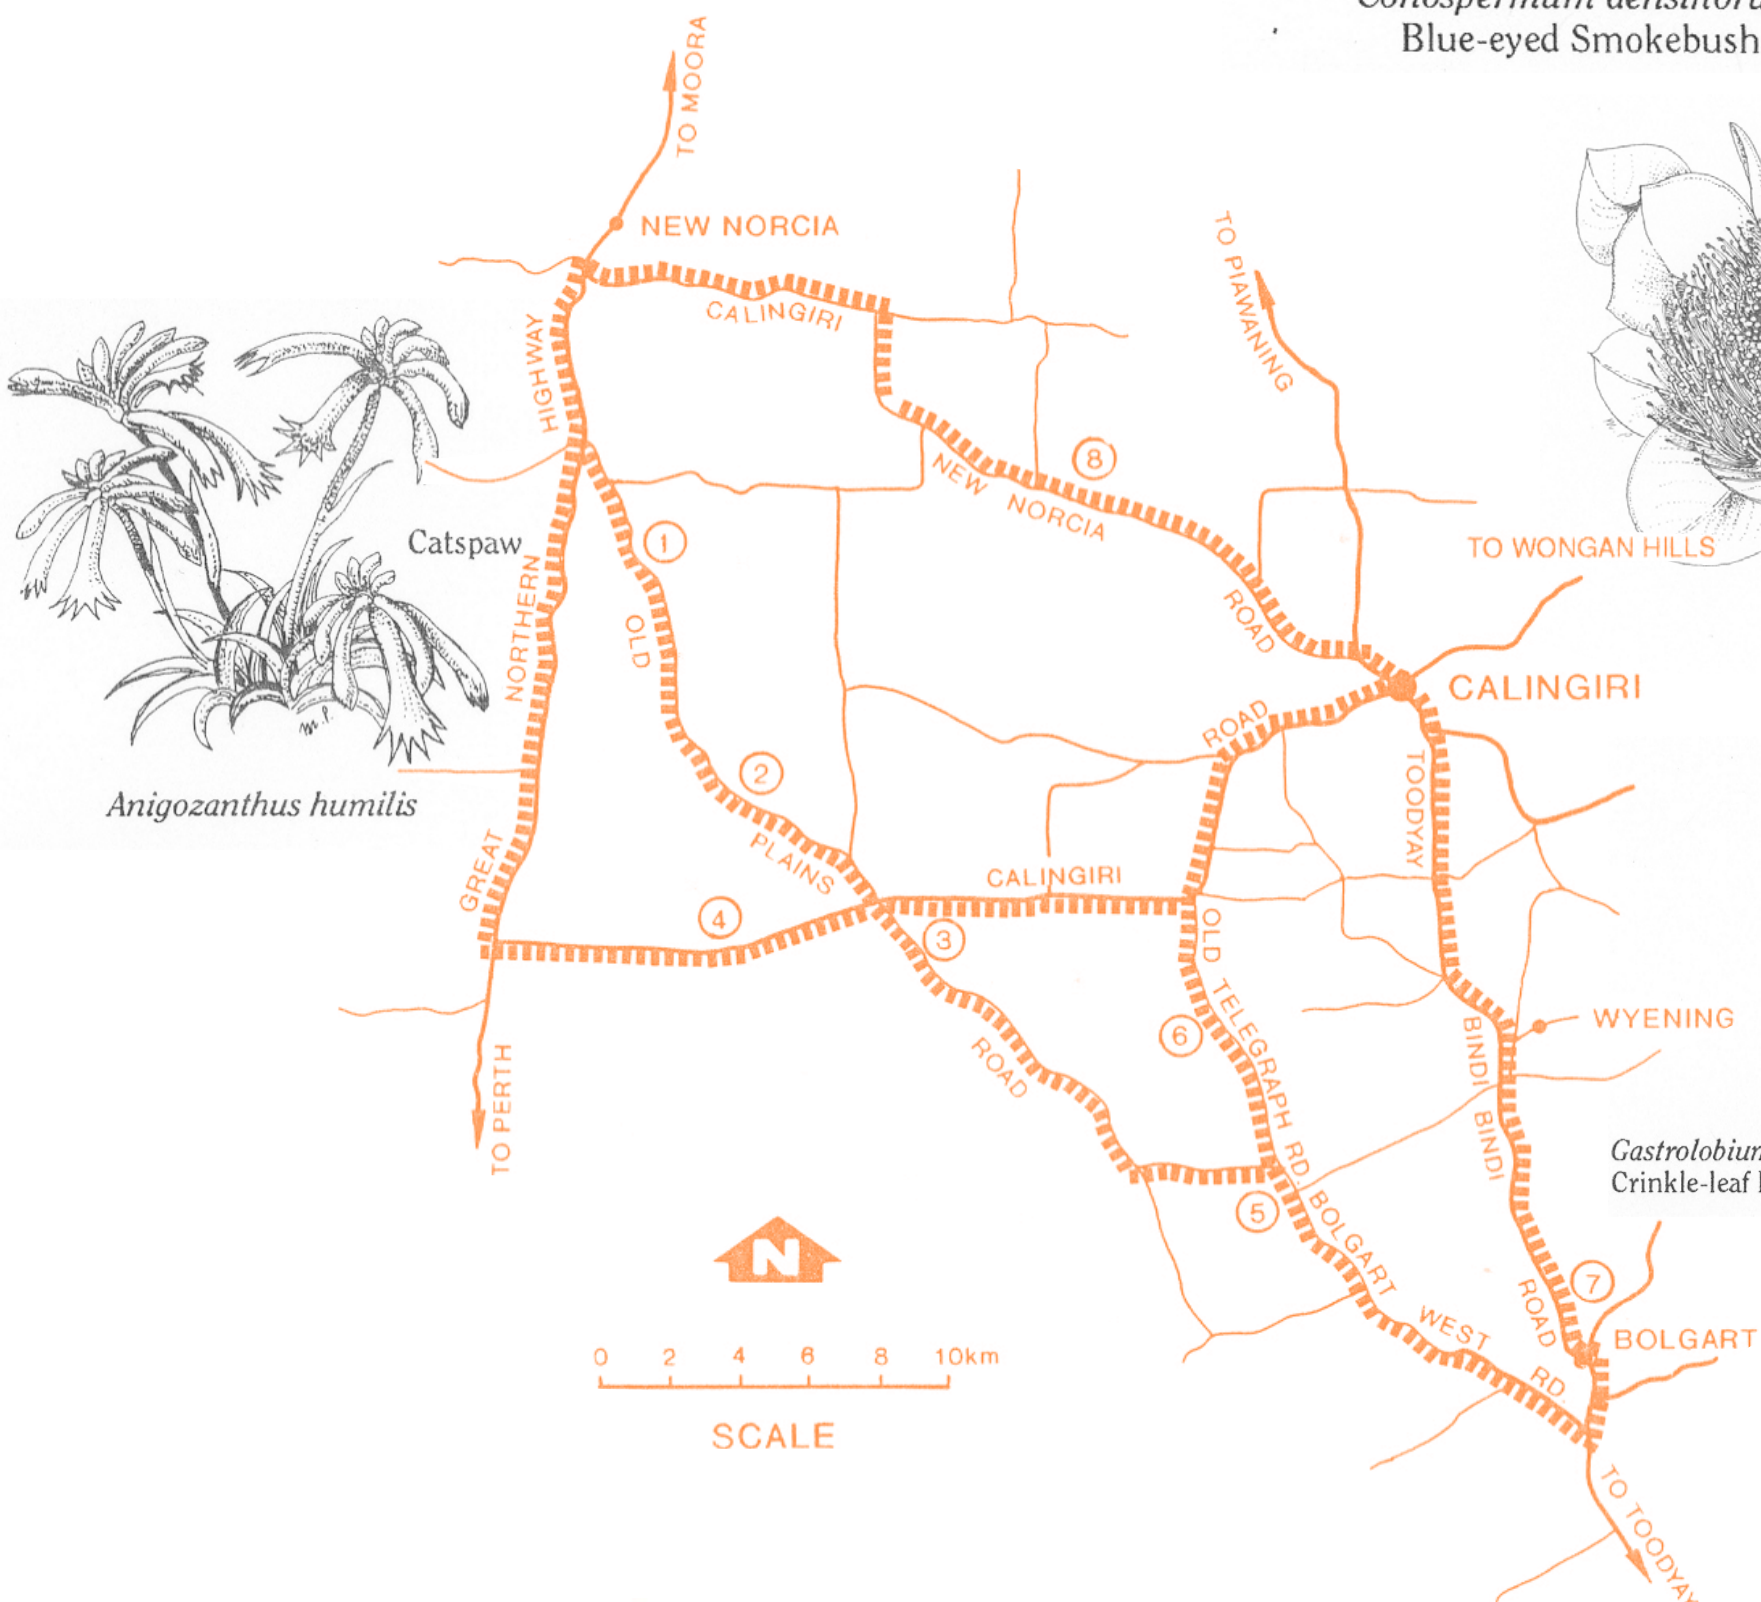

Wildflowers in Victoria Plains

Dryandra nobilis
Golden Dryandra

Conospermum densiflorum
Blue-eyed Smokebush

Anigozanthus humilis

Mottleah
Eucalyptus macrocarpa

Gastrolobium villosum
Crinkle-leaf Poison

Roadside Conservation Committee

Drawings by Margaret Pieroni