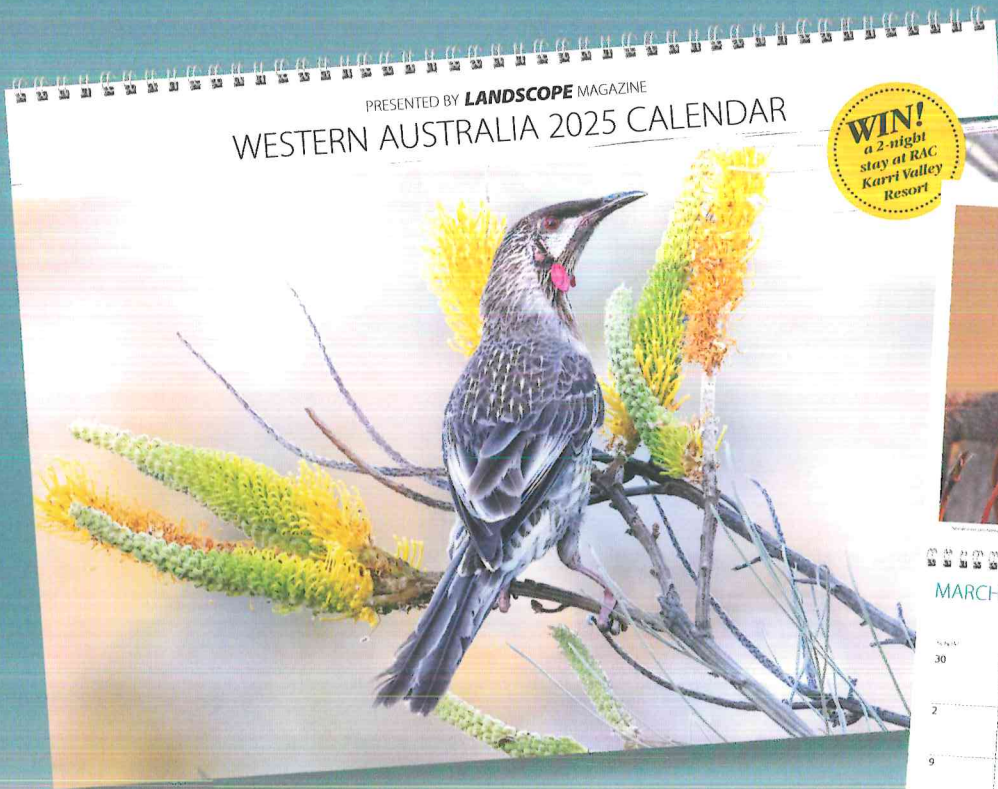

shop.dbca.wa.gov.au

wa naturally

(08) 9219 9000

customer.service@dbca.wa.gov.au

Reply Paid 25, Locked Bag 29, Bentley DC WA 6983

@waparkswildlife

Splendid tree frog (*Litoria splendida*).
Photo - Perth Zoo

SPECIAL OFFER: 2025 CALENDAR AND LANDSCOPE SUBSCRIPTION PACKAGE

Purchase the *Western Australia 2025 Calendar* plus a 12-month subscription to *LANDSCOPE* magazine for only \$43* within Australia – a saving of \$4.95!

*plus postage

Purchase online at shop.dbca.wa.gov.au and from good bookshops, newsagents and visitor centres.