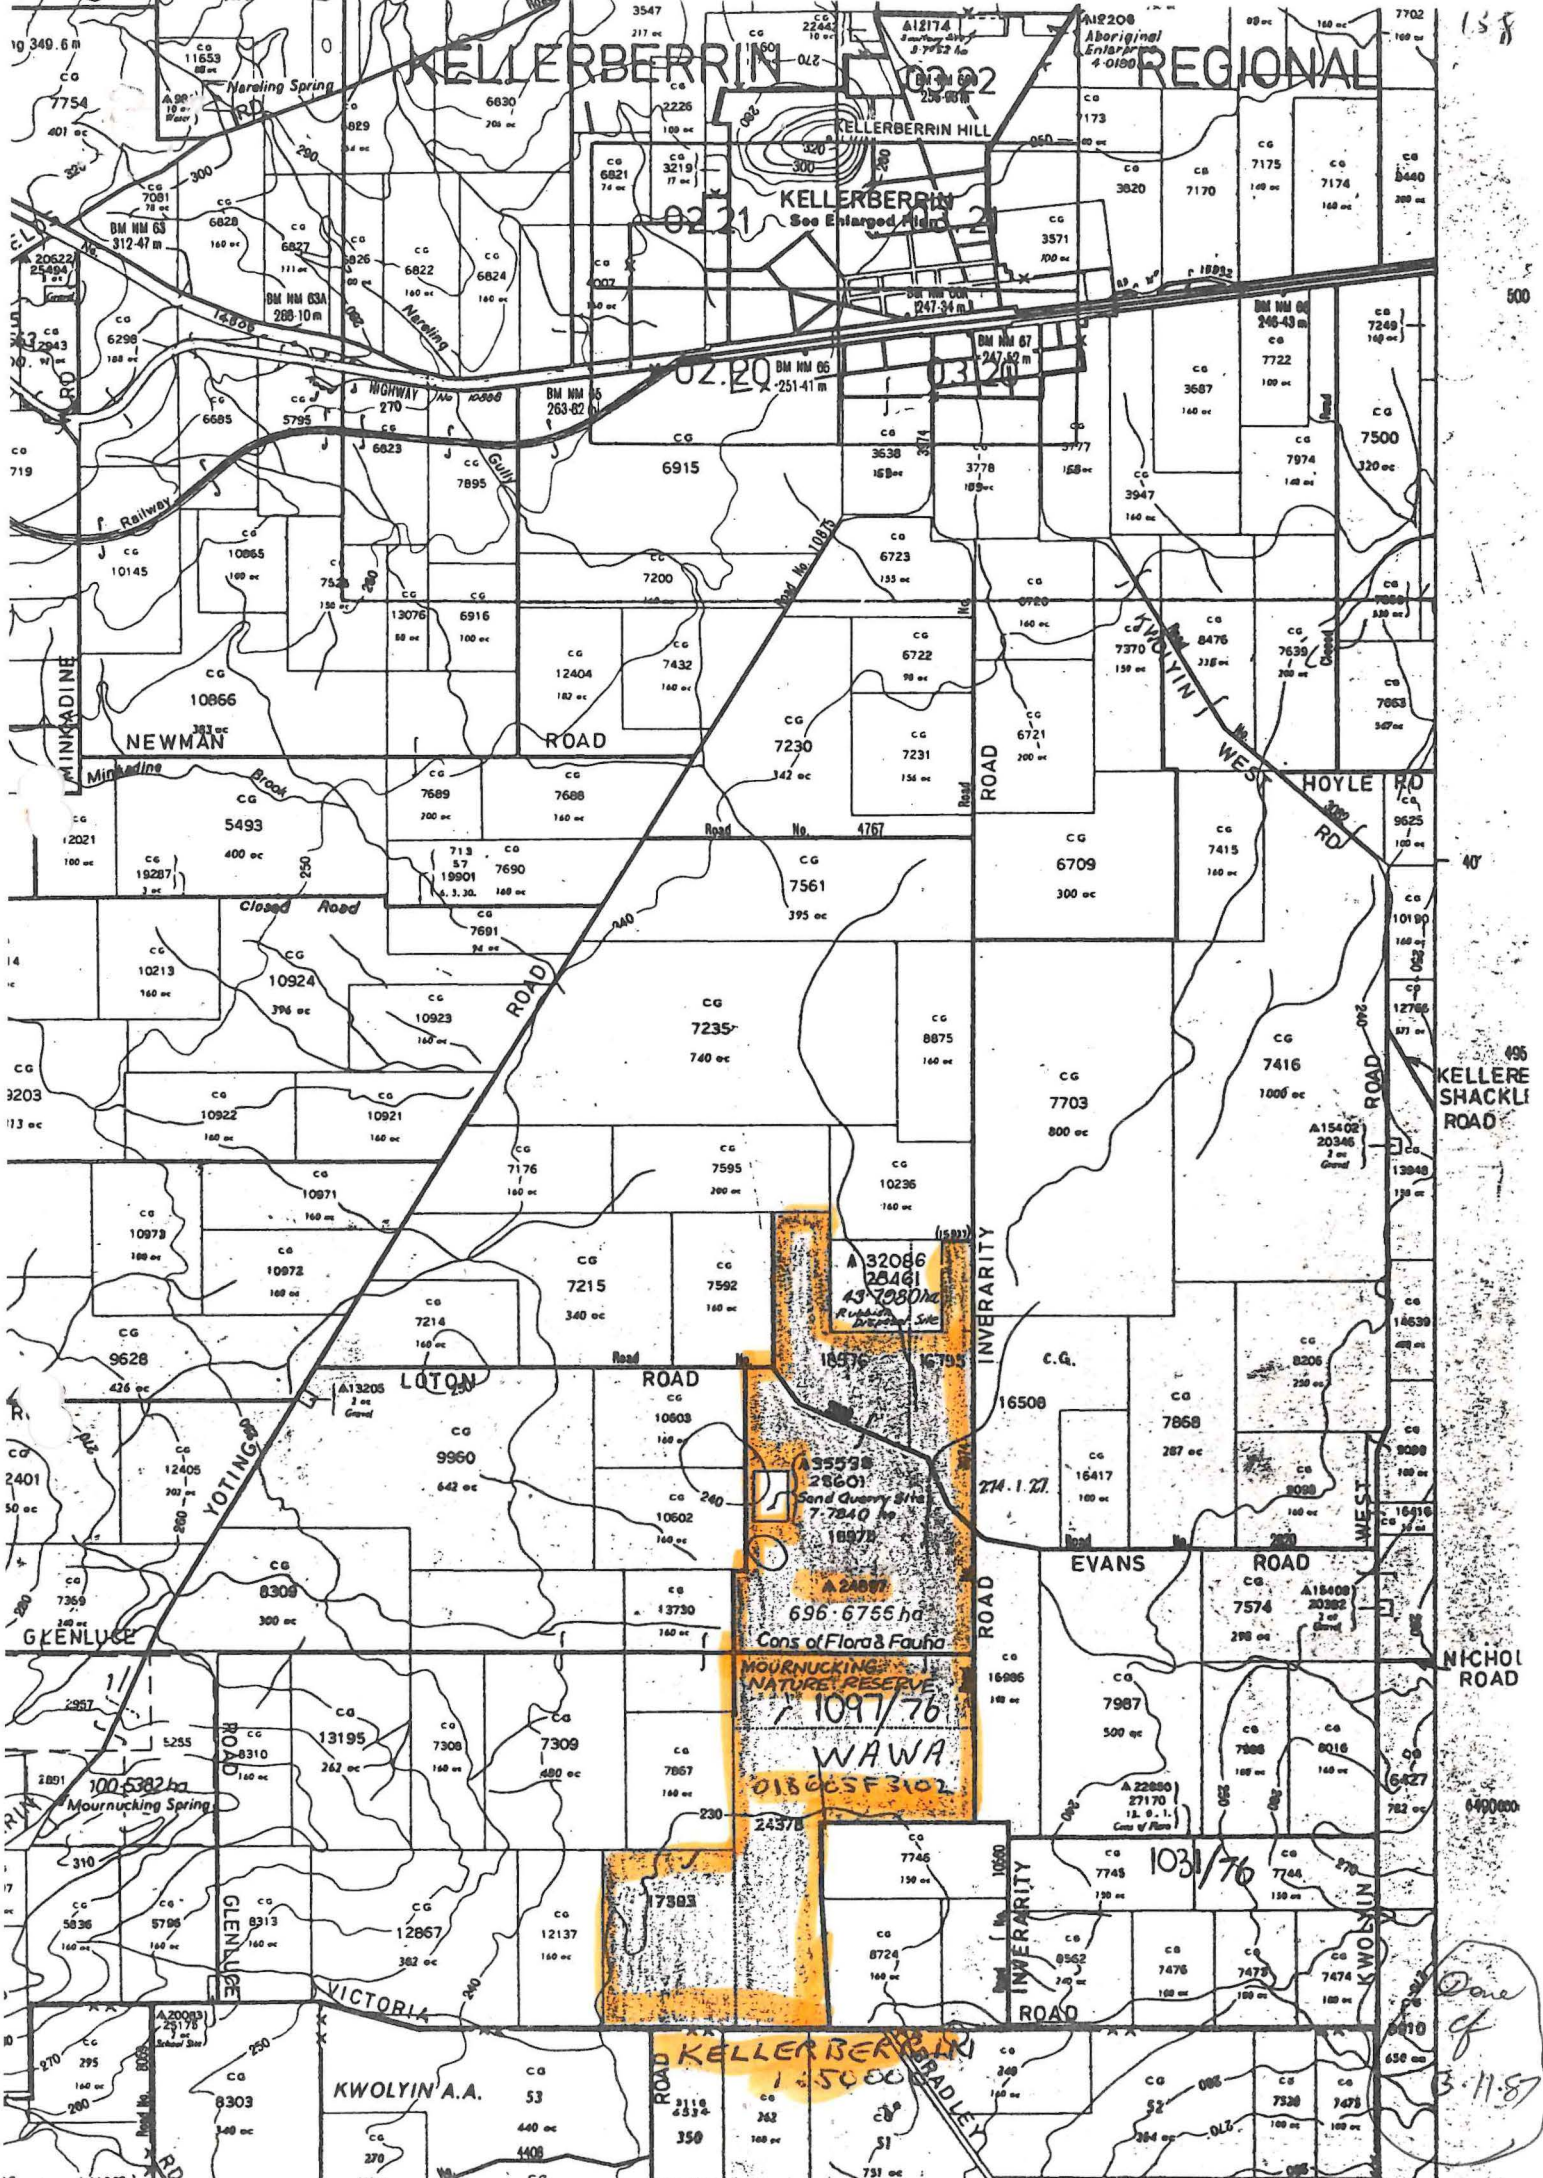

VESTING: W.A.W.A. 14.3.80 842

LOCATION NO(S): Avon Locs 16795, 17393, 18975,  
18976, 24378

CLASSIFICATION:  
(Wildlife Act  
Section 12A)

LITHO: Kellerberrin 1:50 000 C3  
25/80 B4, 4/80 B1

LOCAL AUTHORITY: KELLERBERRIN SHIRE

# KELLERBERRIN REGIONAL

KELLERBERRIN HILL  
KELLERBERRIN  
See Enlarged Map

02.20  
03.20

A 32086  
25461  
43.7080 ha  
Rubbish  
Debris Site

A 35598  
28601  
Sand Quarry Site  
7.7840 ha  
18977

A 24887  
696.6755 ha  
Cons of Flora & Fauna