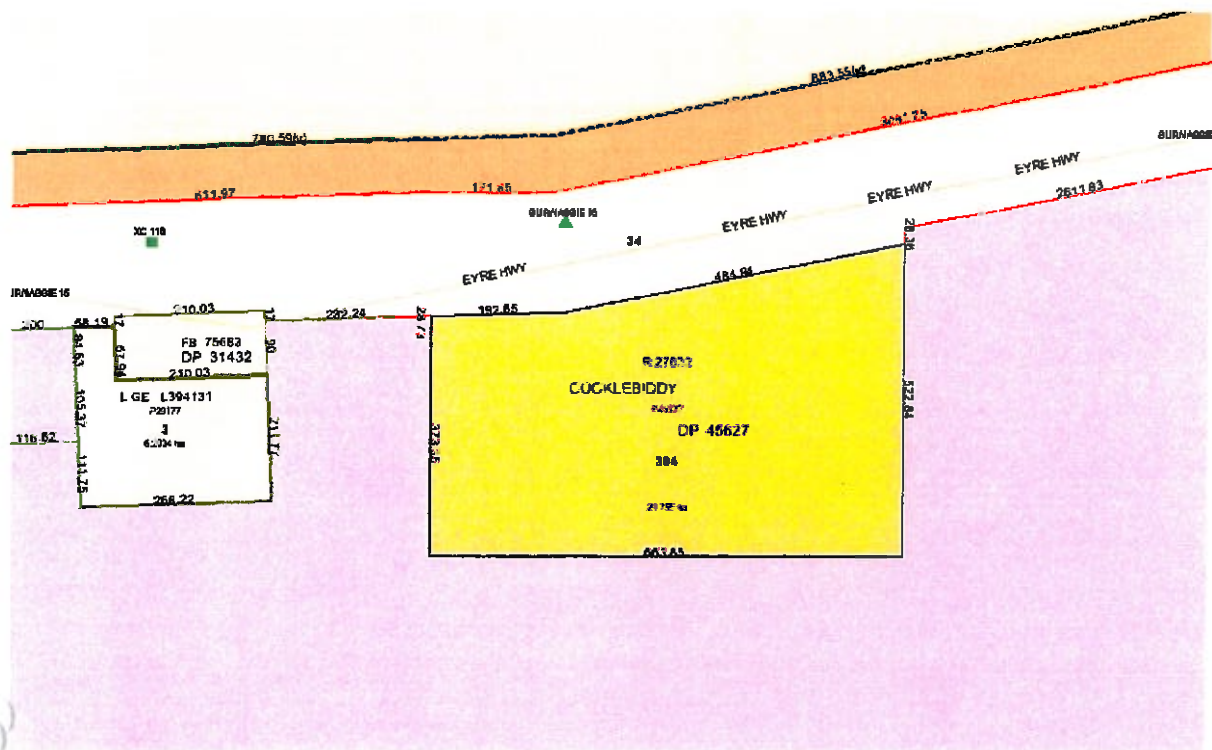

R22055 cancelled.

Now included into R27632 (Nuytsland Nature Reserve) – Addition of 29.755 ha.

6th November, 2014.

Total area of R27632 – 599187.755 ha

Customer Advice December 2014.

Reserve Enquiry Detail [5100L.]

[Print Friendly Page](#)

Reserve Name	22055	Legal Area (ha)	29.755
Type		Status	Cancelled
Notes		Current Purpose	WATER
File Number	188739		
Additional Reserve Information	RESERVE COMPRISES LOT 304 ON DP45627 (J272733)		

Class	Responsible Agency	Date of Last Change
C	WATER & RIVERS COMMISSION	07/01/2015

Management Orders	Document	Land Use	Local Government Authority
		WATERWAY	DUNDAS, SHIRE OF

Add Item	CLT Number	Parcel Identifier	Street Address	Suburb	File Number	PIN	Area (sqm)	Map Viewer
Reserve Number	22055							

Previous Certificates of Title

Historic Crown Allotments

NURINA Location 4

Gaz Page/Document	Date	Type	Text
M819517	06/11/2014	Vesting Revoked	REVOKED
M819518	05/11/2014	Cancelled	CANCELLED
J272733	04/05/2005	Current Area	29.7550
J163919	27/01/2005	Historical Area	29.7564
H185014	03/08/1999	Vesting Revoked	REVOKED ORDER DATED 29/9/39