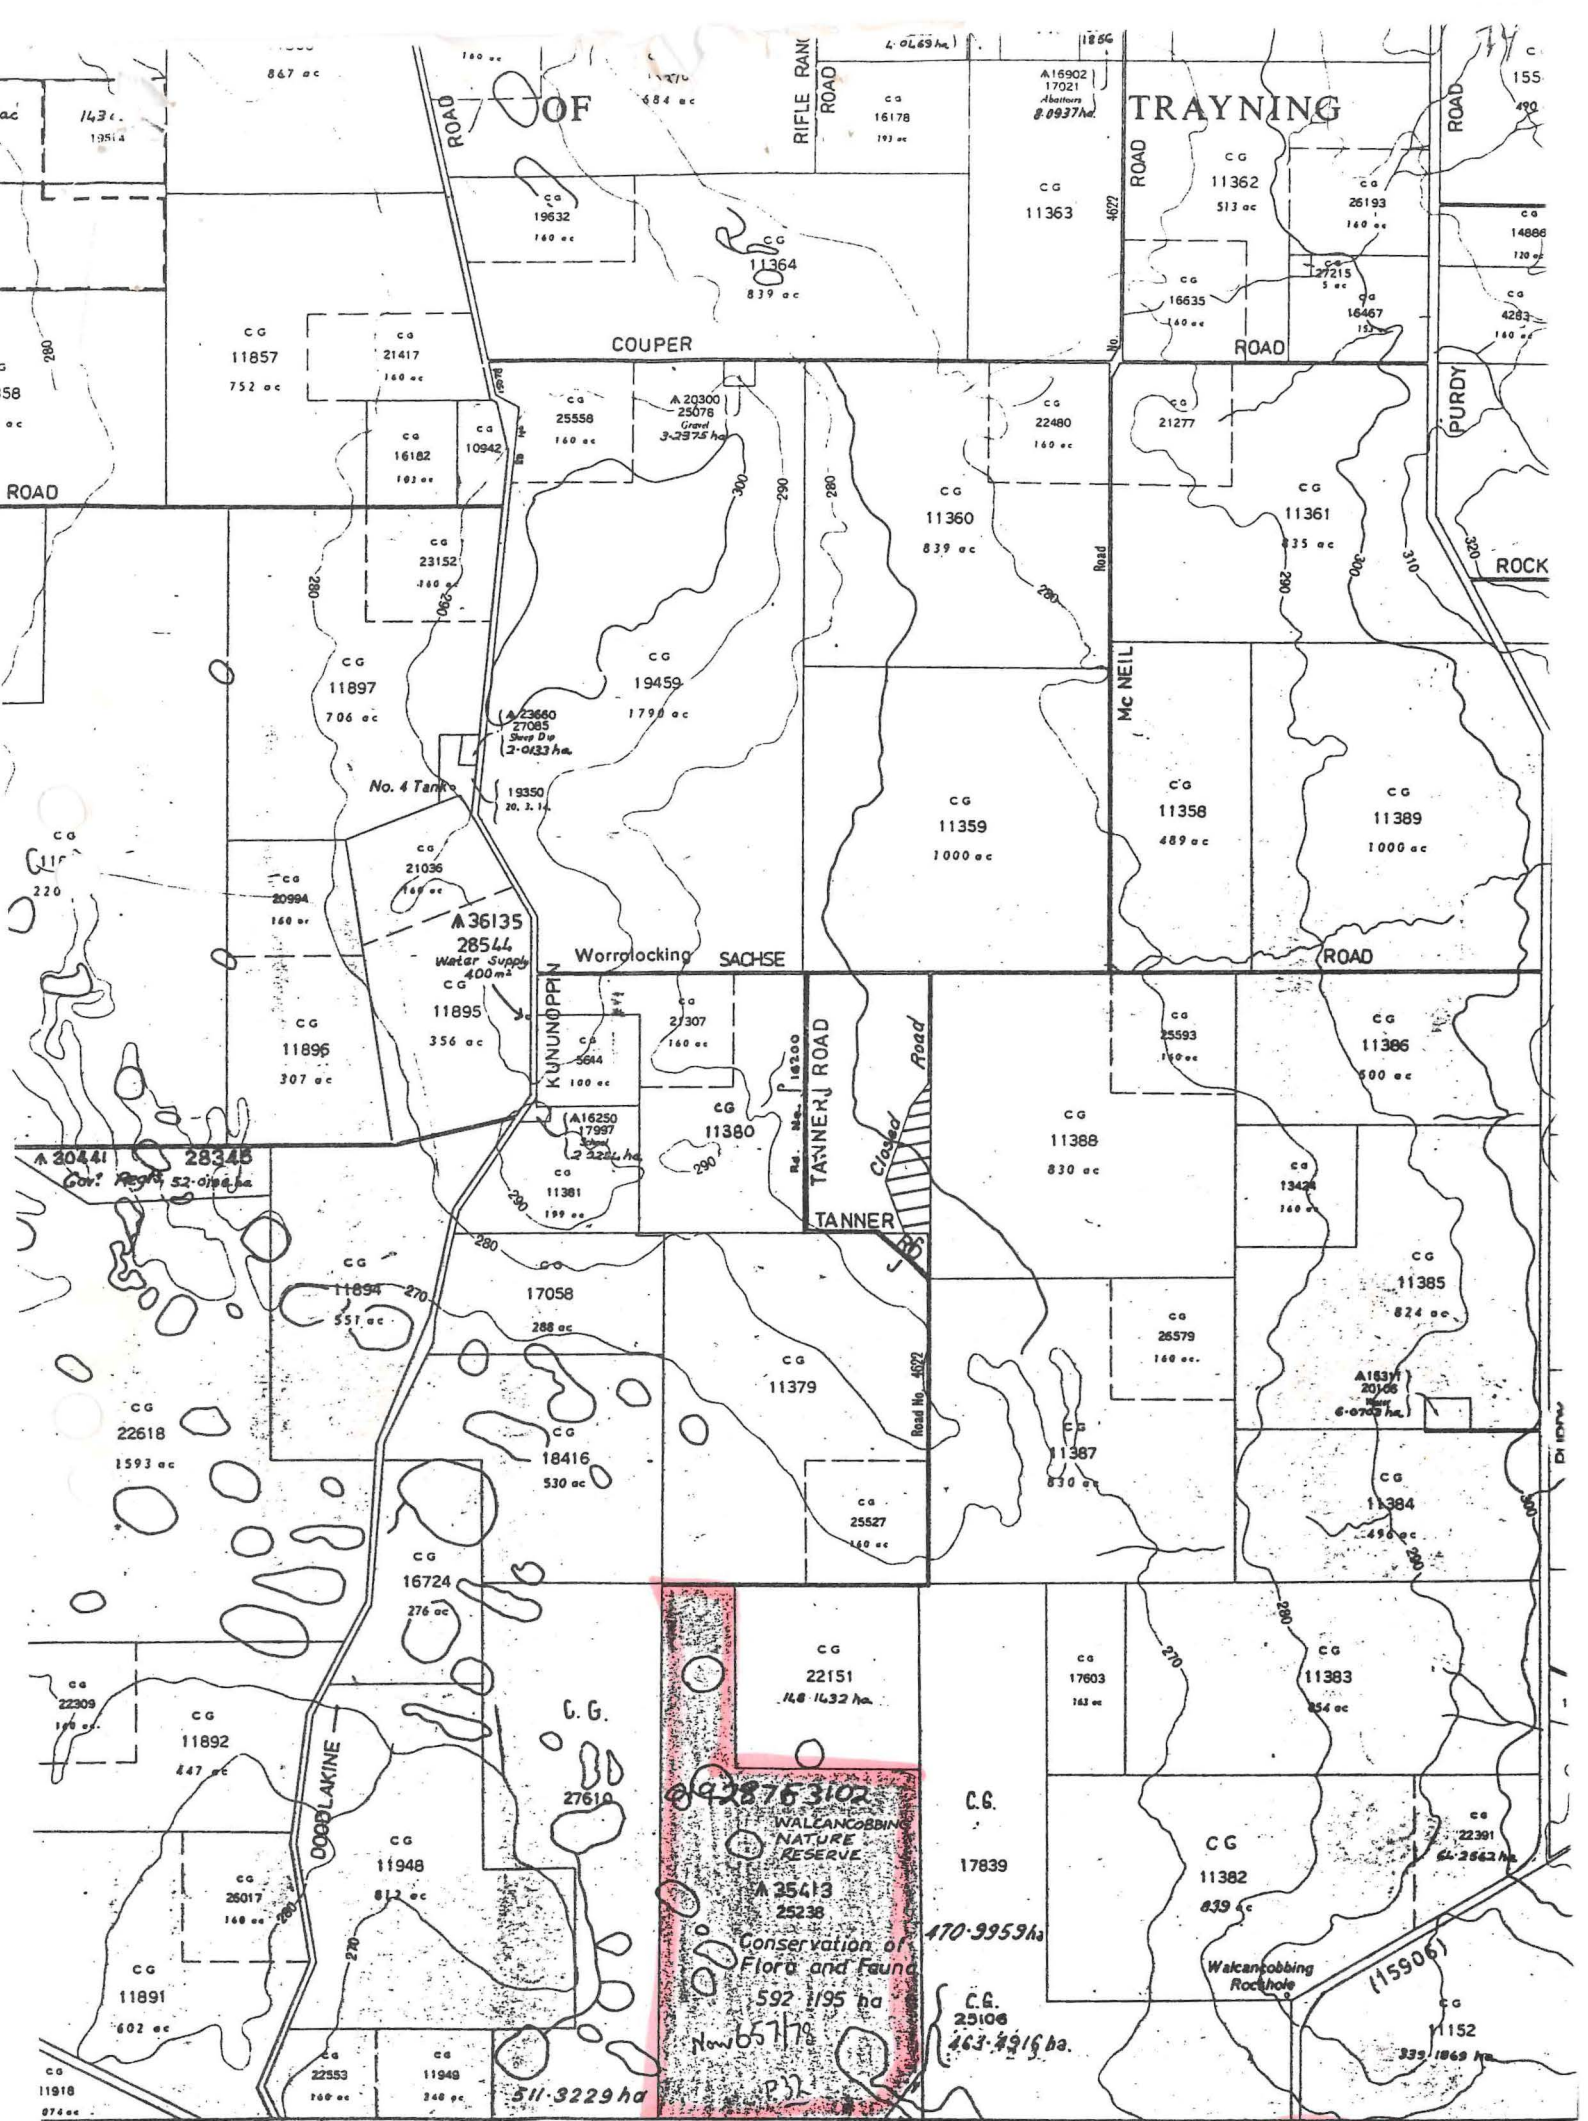

VESTING: W.A.W.A. 14.7.78 2406

LOCATION NO(S): Avon 25238

CLASSIFICATION:
(Wildlife Act
Section 12A)

LITHO: Trayning 1:50 000
Kodi Kodjin 1:50 000 34/80 C3

LOCAL AUTHORITY: TRAYNING SHIRE

Notes:

NAMING OF RESERVES

Records *2. LANDS CLERK*
Please ensure that title of list is correct
Done of 23.11.86

TRAYNING

COUPER

Woorlockong SACHSE

KUNJUNOPPIN

TANNER ROAD

TANNER

DOODLAKINE