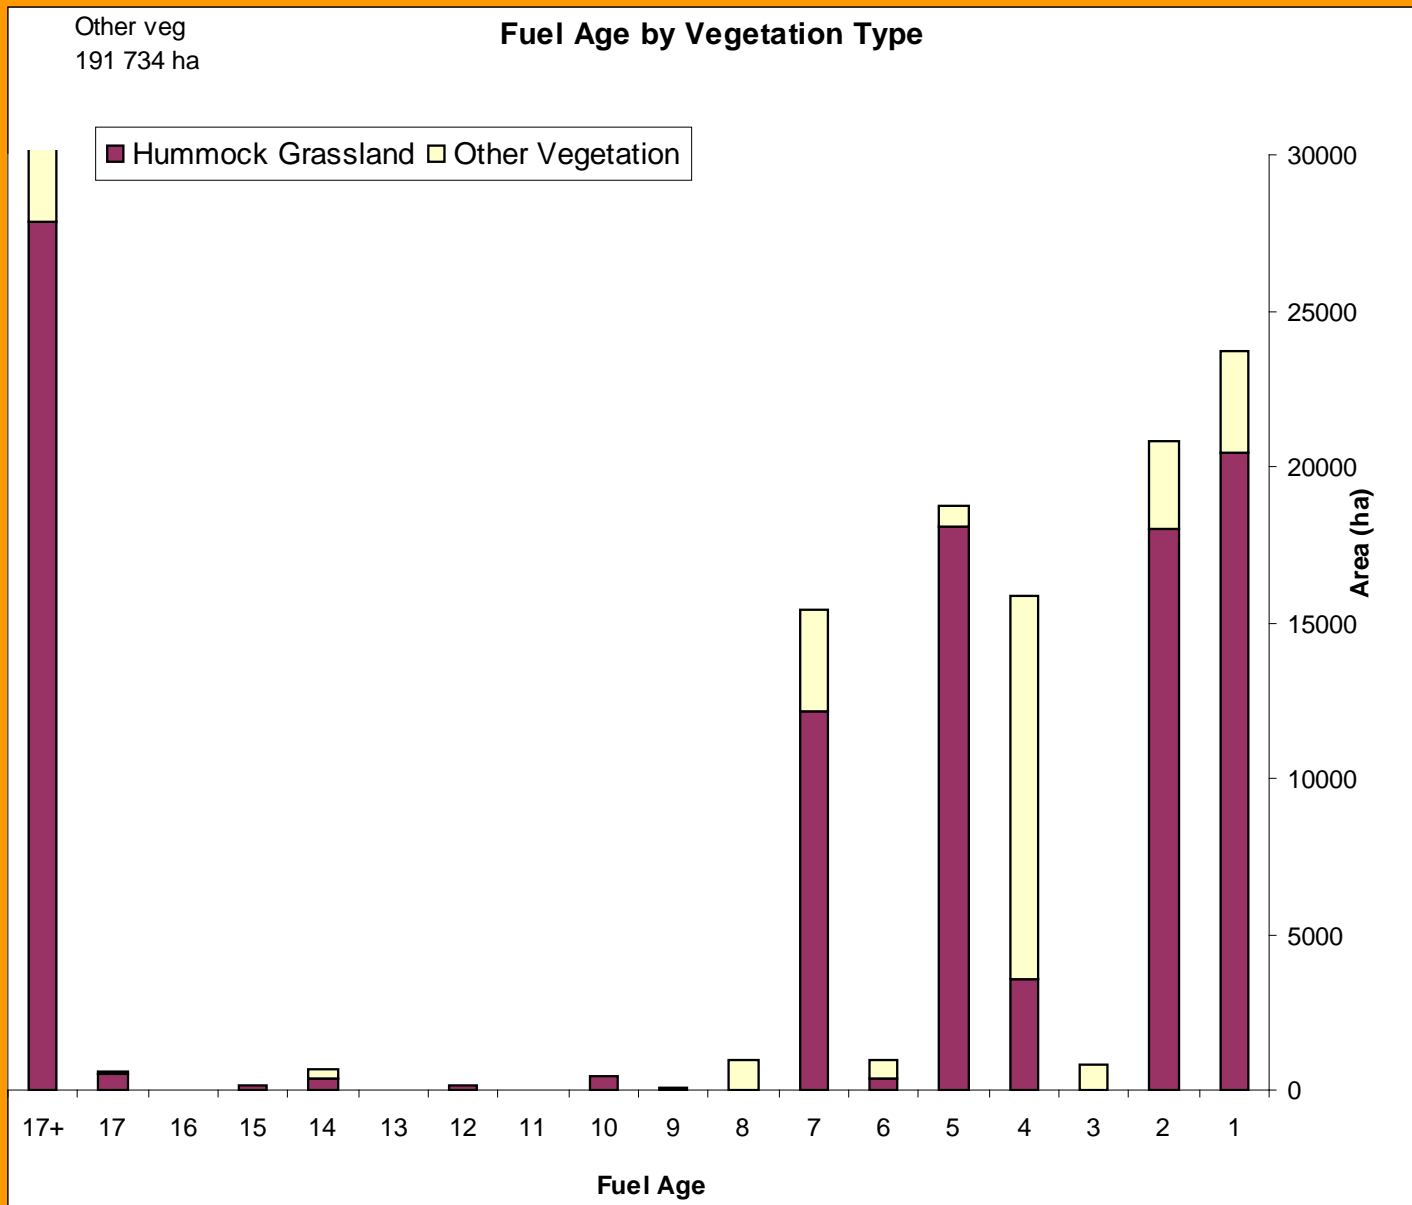

Kennedy Range National Park and adjacent UCL Fire Mapping