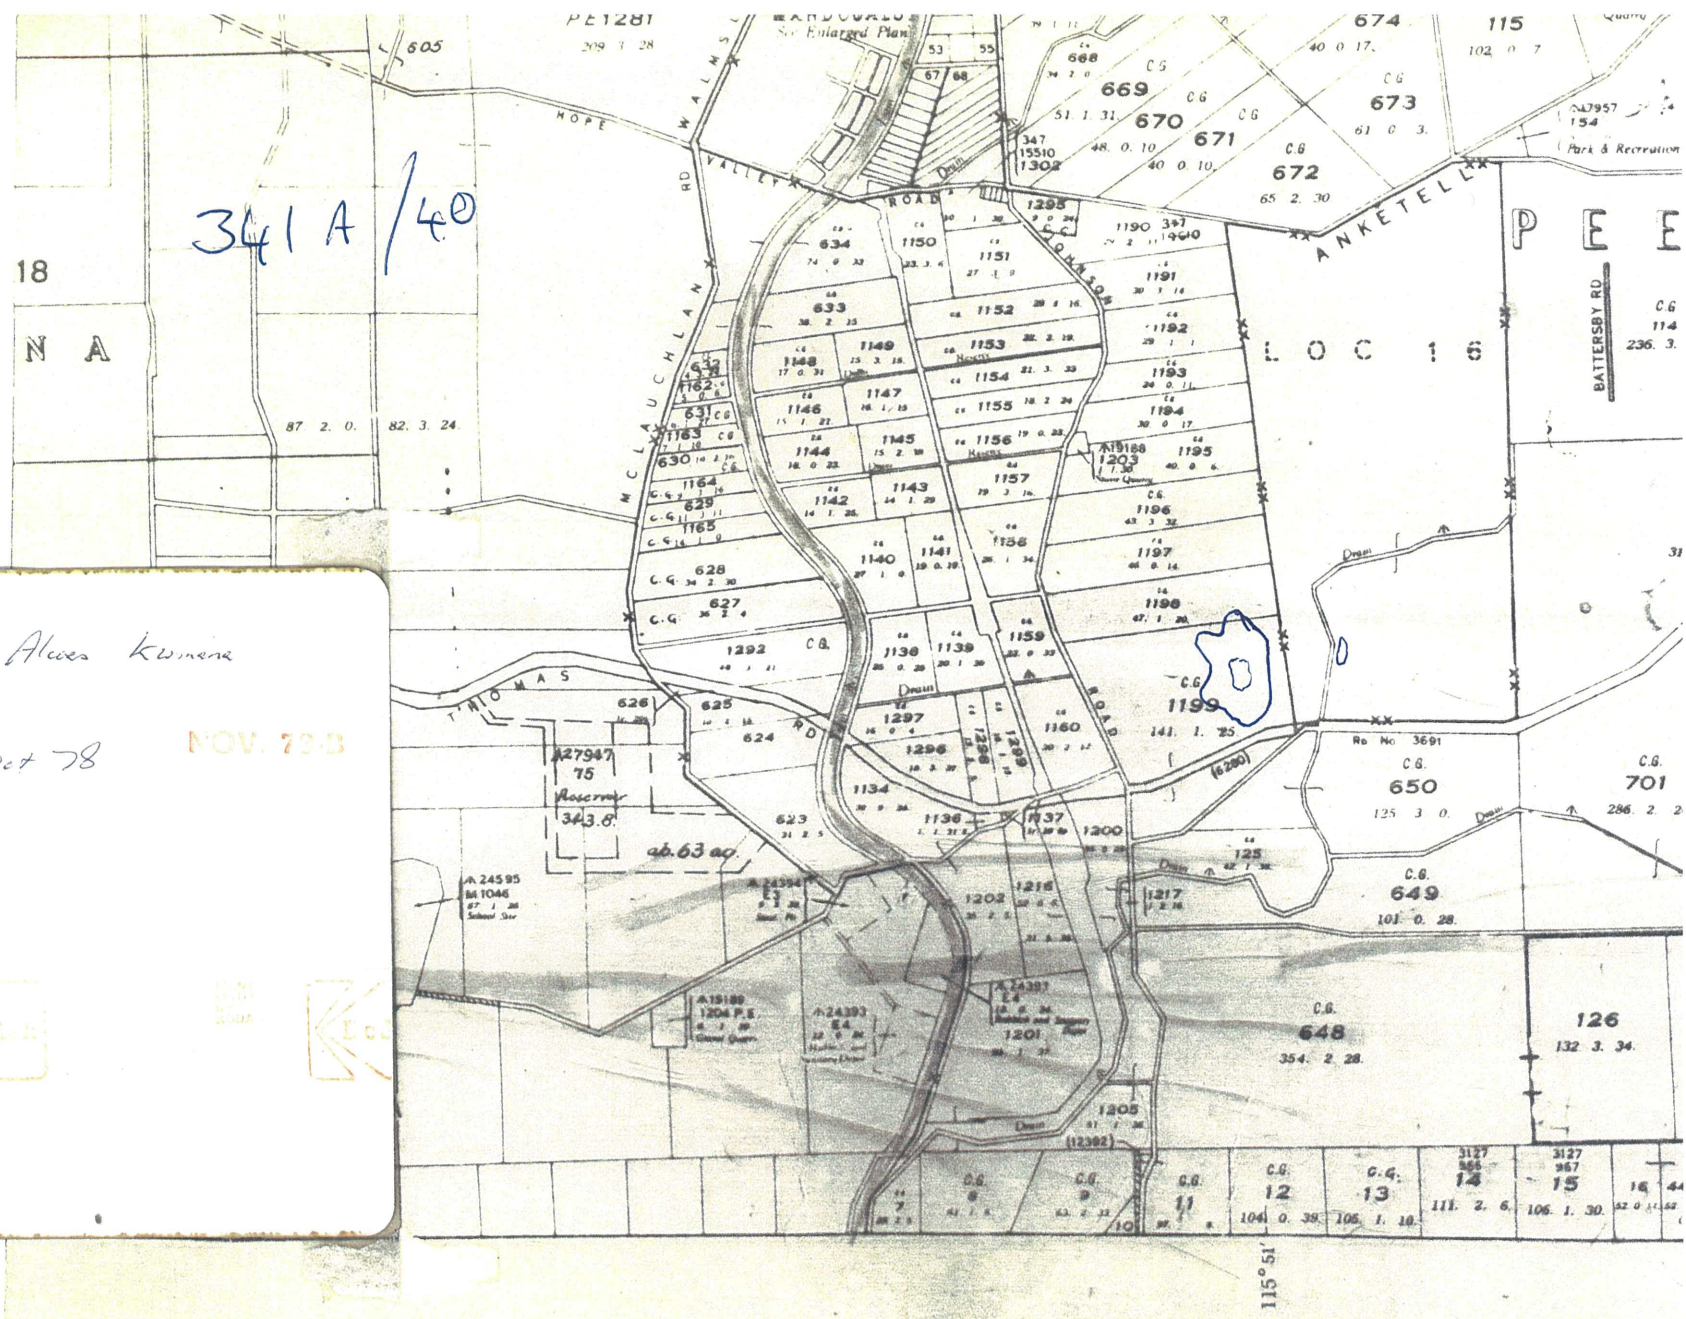

341 A / 40

18
M A

Small lctc SE of Alicea Kumene
Old mud ponds
NOV. 78-B
27 Oct 78

78-B

53
52 : 17

NOV. 78-B

Scale One Inch to 40 Chains