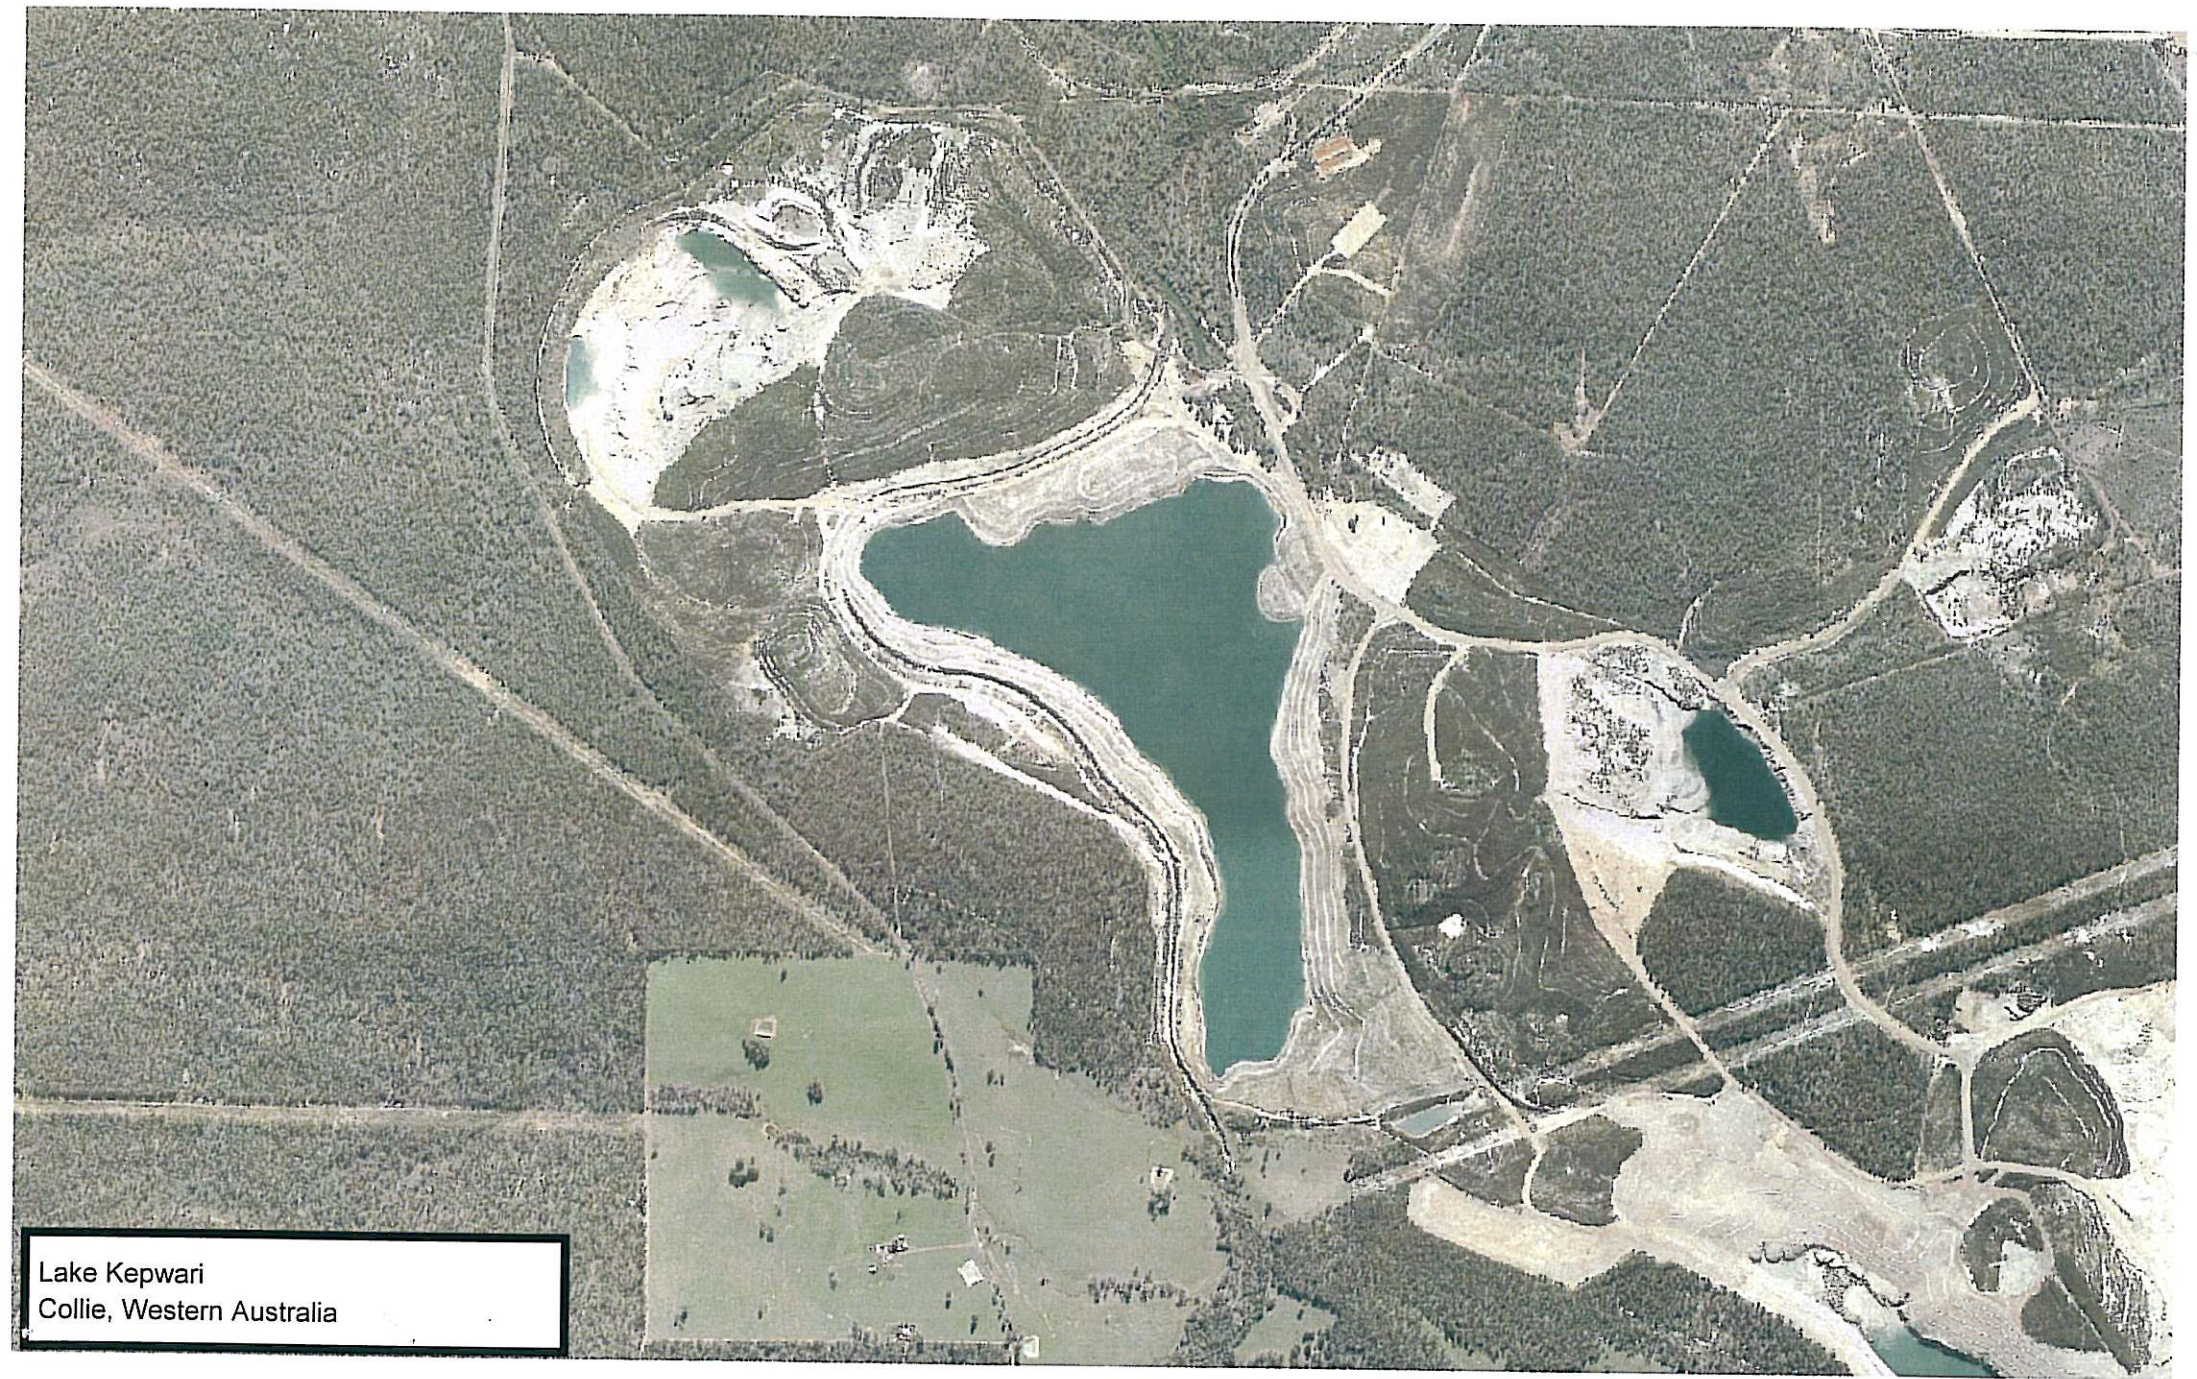

Kewari Lake and the Motor sports complex

Stockton Lake

Lake Kepwari Draft Concept for Implementation Plan

15 June 2006

KEY:
— Walk
- - - Proposed Walk

Information Bay Example

Entrance Area Example

A scale bar showing 0, 1, 2, 4, and 8 units, with a 1:50 scale indicated. Below the scale bar is the logo for OPUS Bunbury Office, featuring a red circle and the text 'OPUS'.

Lake Kepwari
Collie, Western Australia

Elev. 194m

Min Elev. 148m

Lake Kepwari
Collie, Western Australia