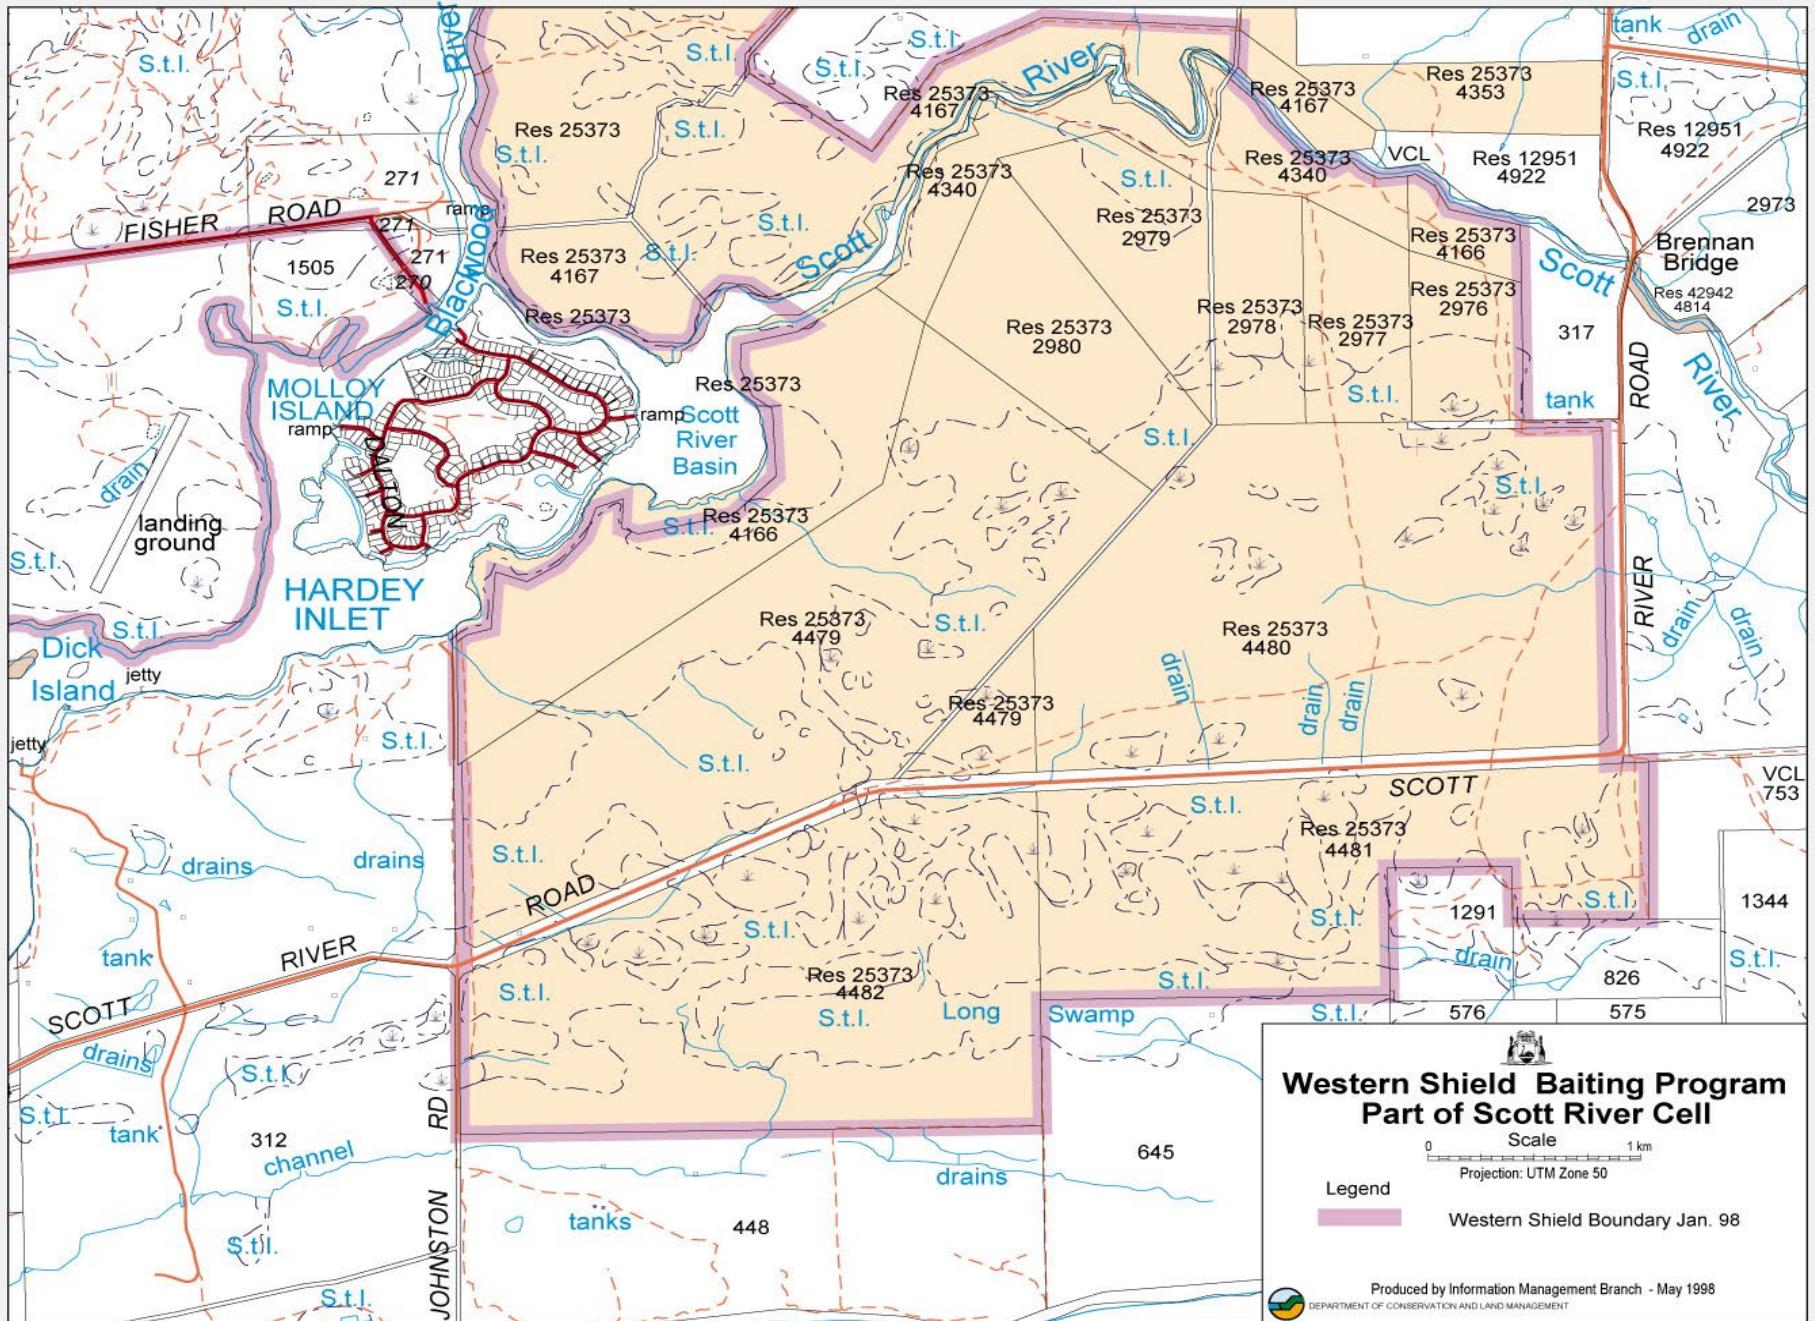

The Effect of Timber Harvesting on Mammal Populations in the Jarrah Forest

Western Shield Operation

Western Shield Baiting Program
Part of Scott River Cell

0 1 km
 Scale
 Projection: UTM Zone 50

Produced by Information Management Branch - May 1998
 DEPARTMENT OF CONSERVATION AND LAND MANAGEMENT

Western Shield Baiting Program
Part of Scott River Cell

Scale 0 1 km
 Projection: UTM Zone 50

Legend
 Western Shield Boundary Jan. 98

Produced by Information Management Branch - May 1998
DEPARTMENT OF CONSERVATION AND LAND MANAGEMENT