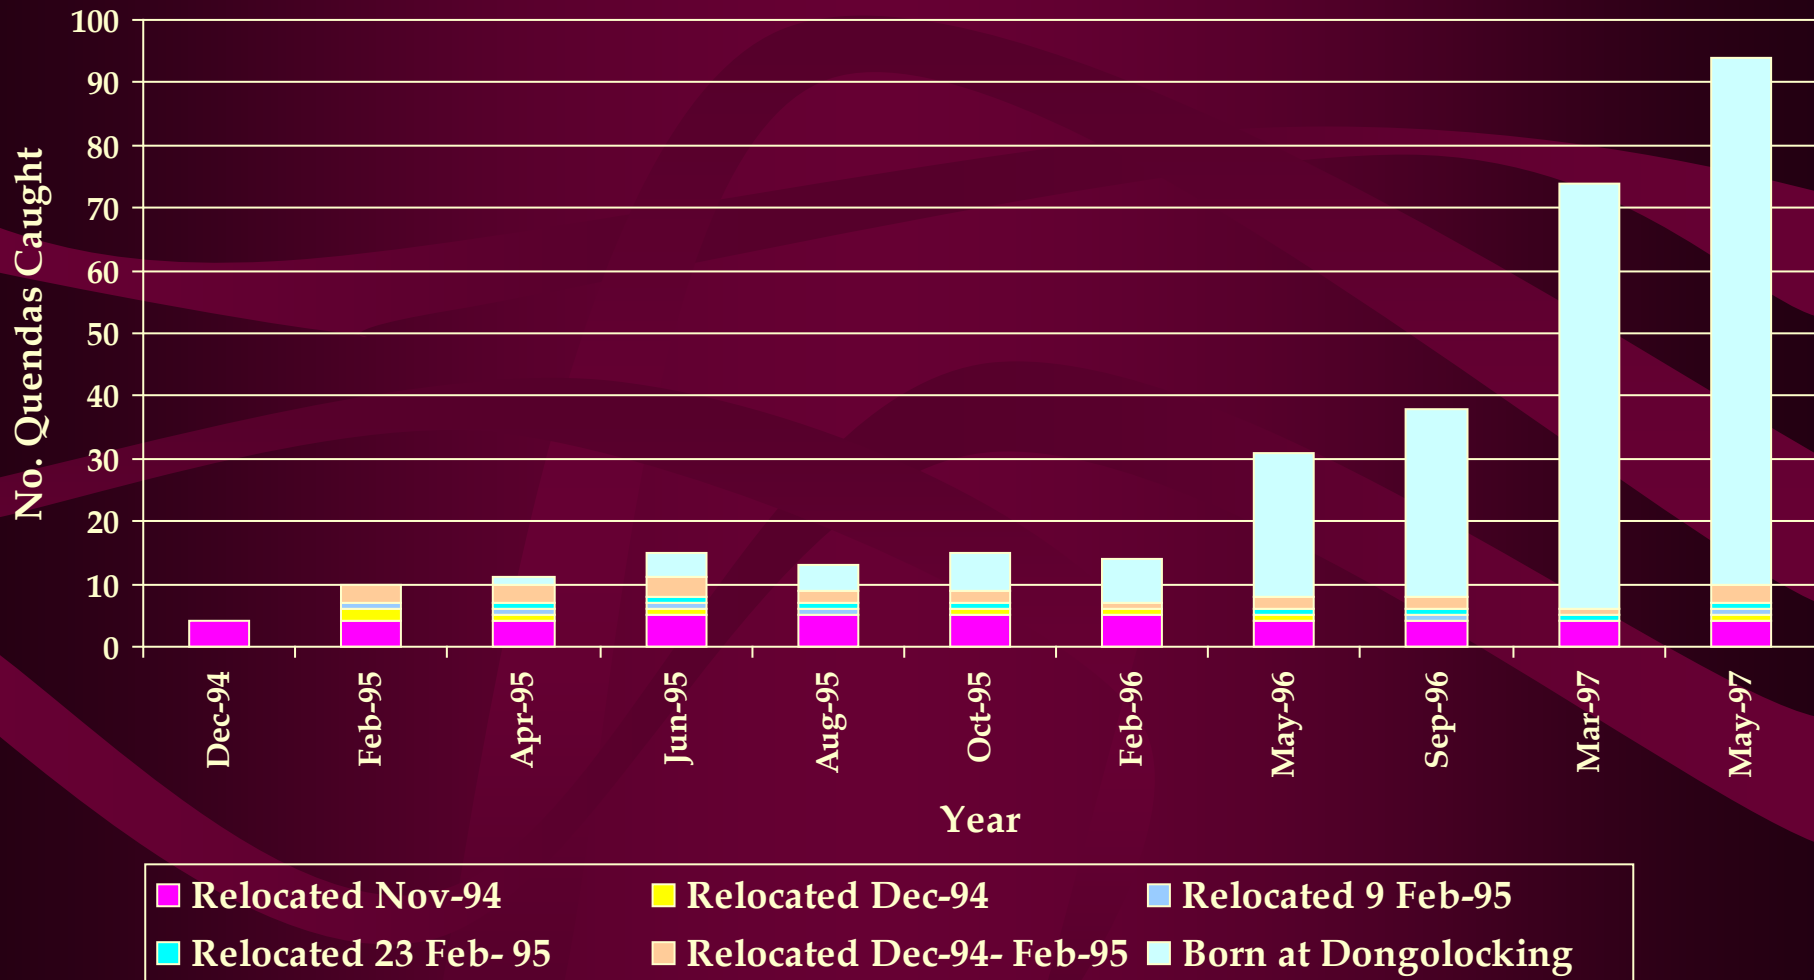

Treatment	Area (ha)
2 baitings per year	221 400
4 baitings per year	130 400
6 baitings per year	88 600
Unbaited control	103 500

Woylie survivorship, core sites (more than 5km from agricultural land) 1 January 1996 - 29 December 1997

**Woylie survivorship, perimeter sites
(at interface with agricultural land)
1 January 1996 - 29 December 1997**

Chuditch Recovery - Translocation to Julimar Conservation Park

Quendas caught at Dongolocking Translocated Population