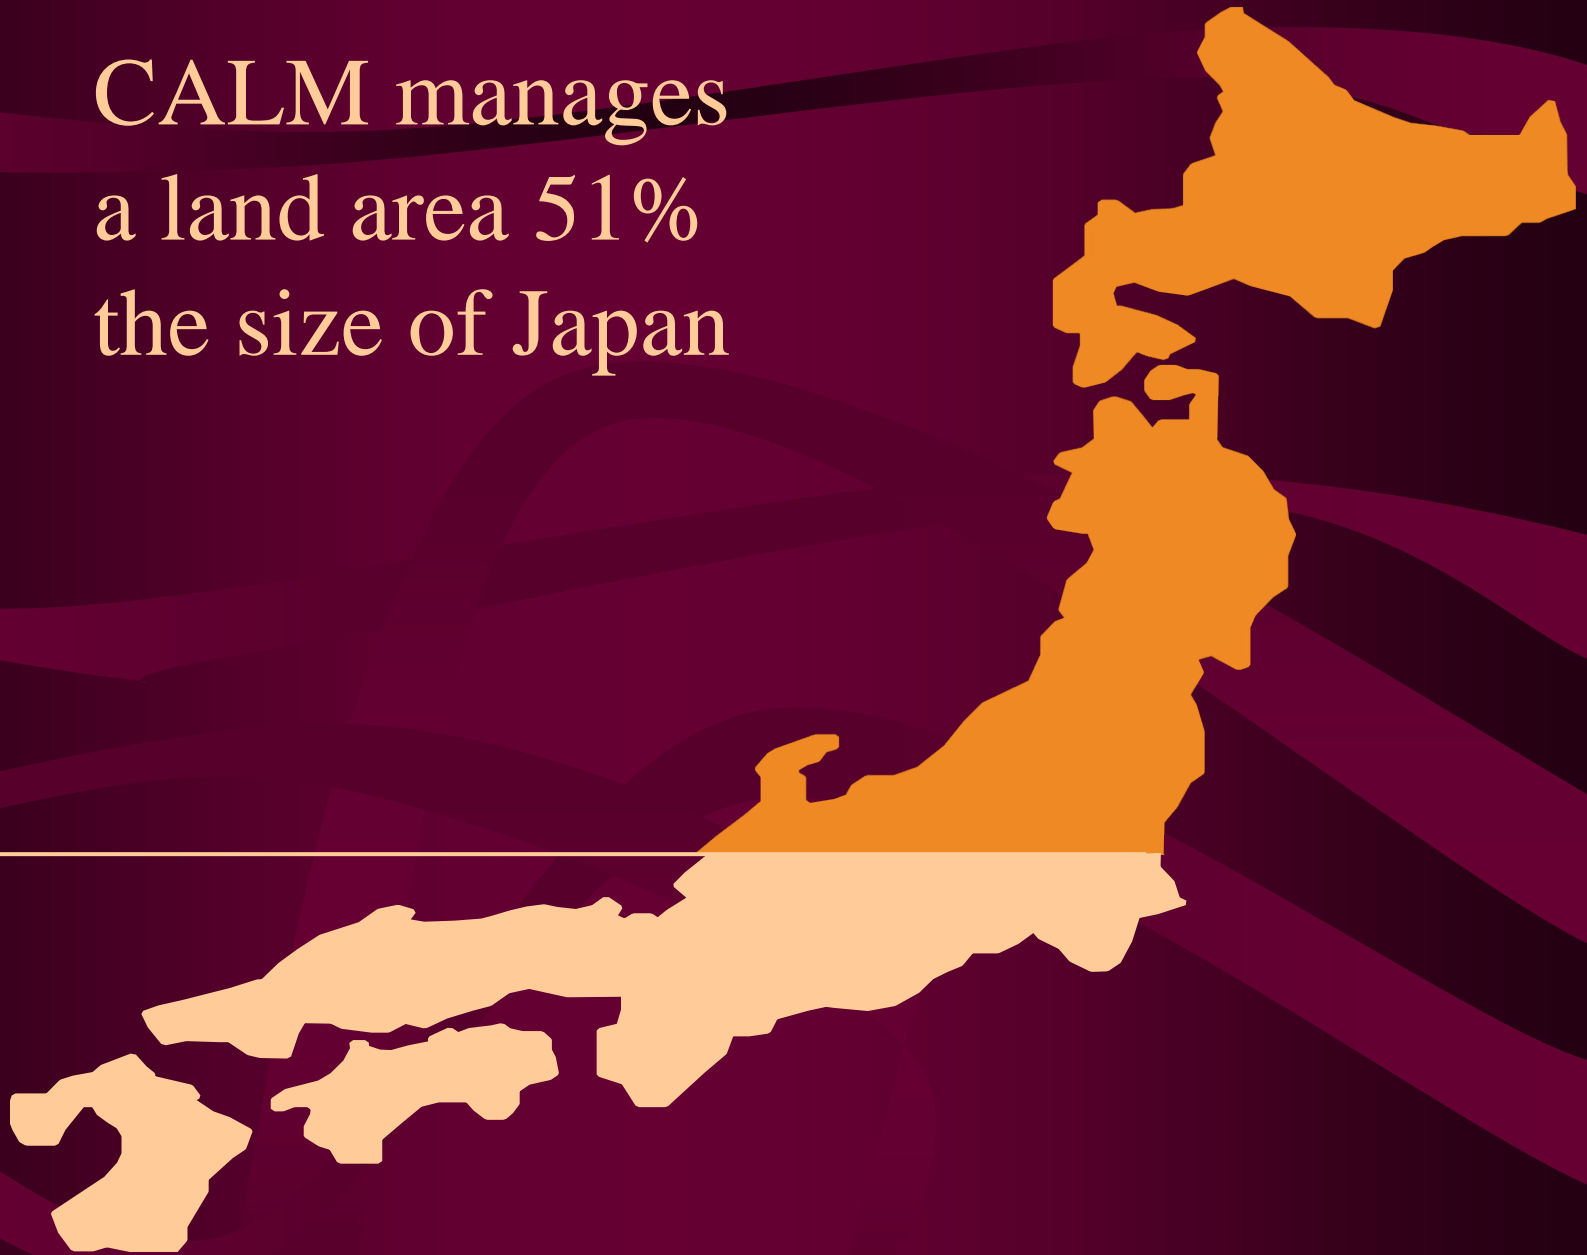

CALM manages
a land area 51%
the size of Japan

51%