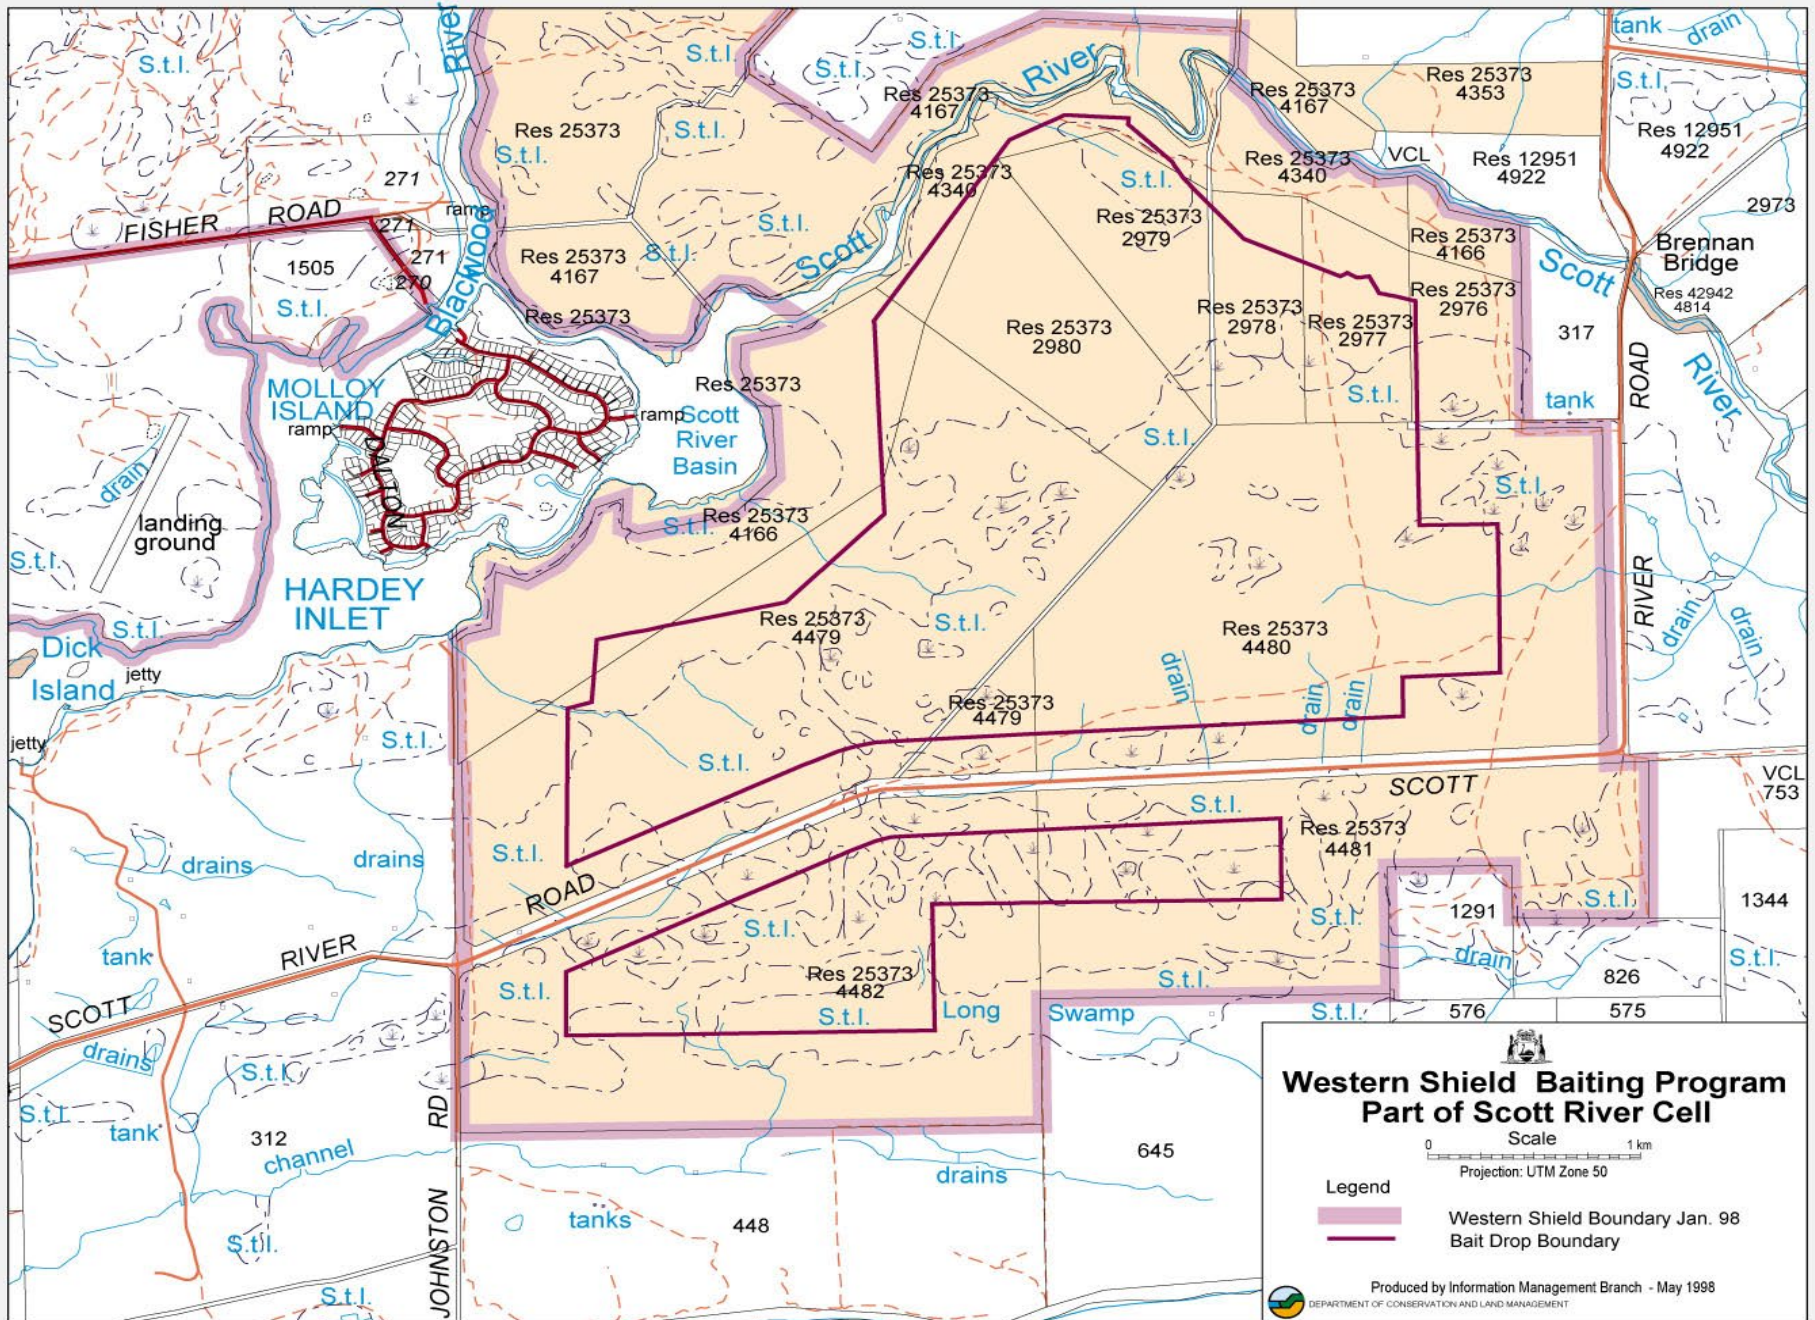

The Effect of Timber Harvesting on Mammal Populations in the Jarrah Forest

Western Shield Operation

Western Shield Baiting Program
Part of Scott River Cell

0 1 km
 Scale
 Projection: UTM Zone 50

Produced by Information Management Branch - May 1998
 DEPARTMENT OF CONSERVATION AND LAND MANAGEMENT

Western Shield Baiting Program
Part of Scott River Cell

Scale 0 1 km
 Projection: UTM Zone 50

Legend
 Western Shield Boundary Jan. 98

Produced by Information Management Branch - May 1998
DEPARTMENT OF CONSERVATION AND LAND MANAGEMENT