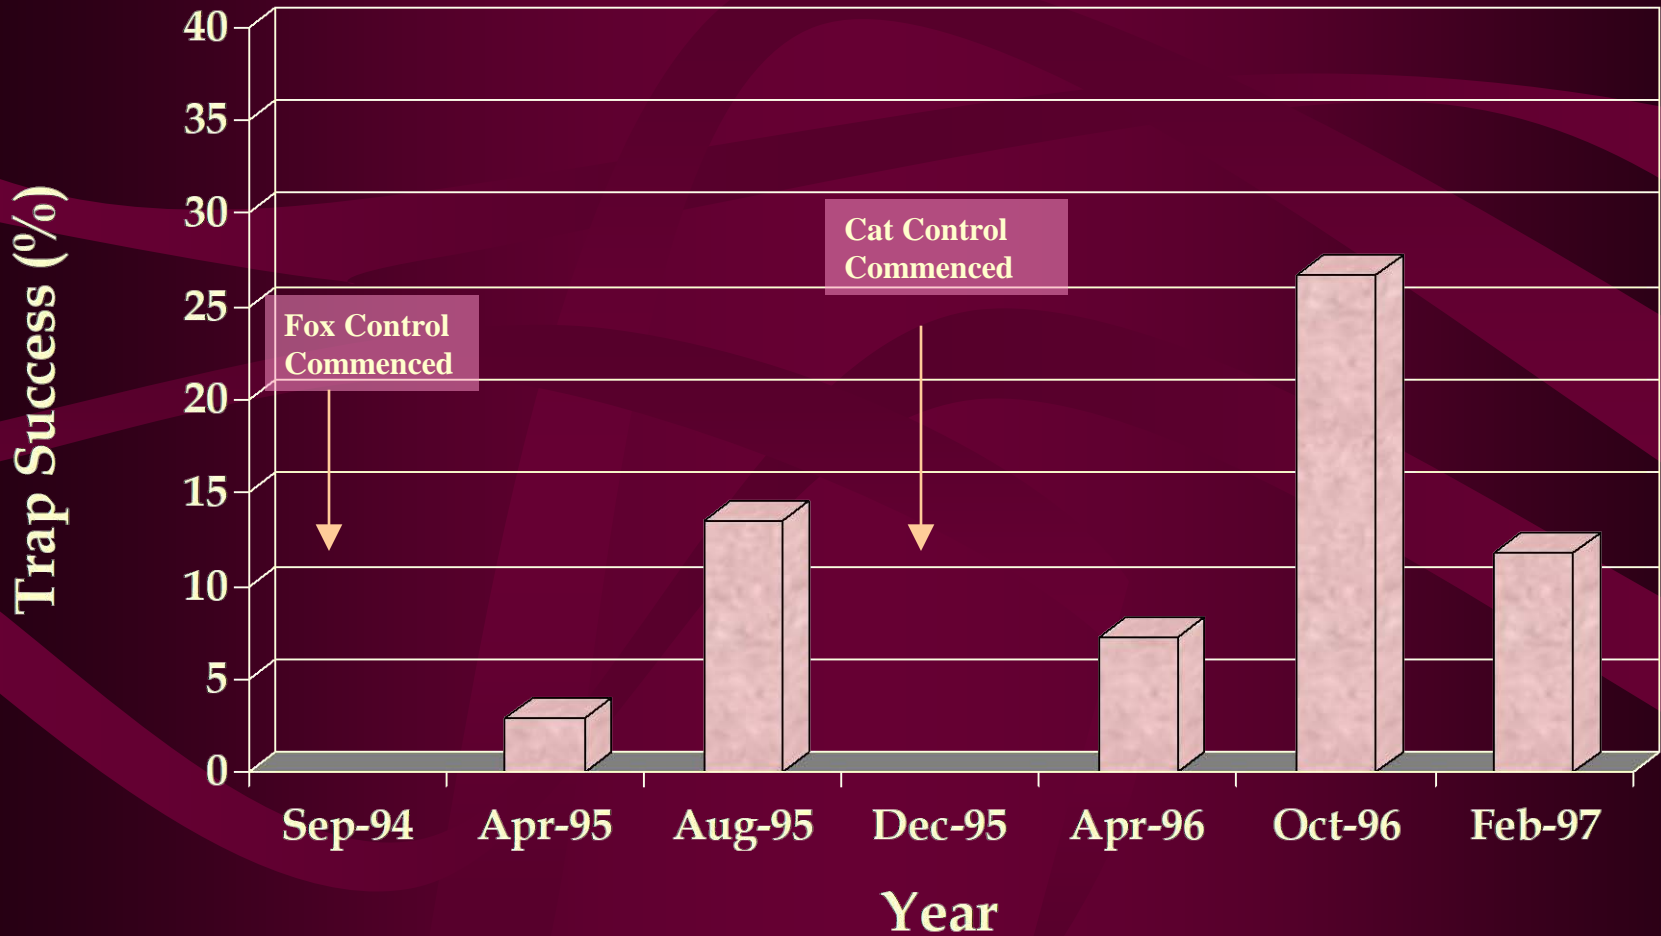

Number of Singing Males of Noisy Scrub-Birds (1980-1997)

Tutanning Nature Reserve Annex Tamar Wallaby Sightings (Standardised Spotlight Traverses)

Project Eden - Small Mammal Trap Success on Peron Peninsula