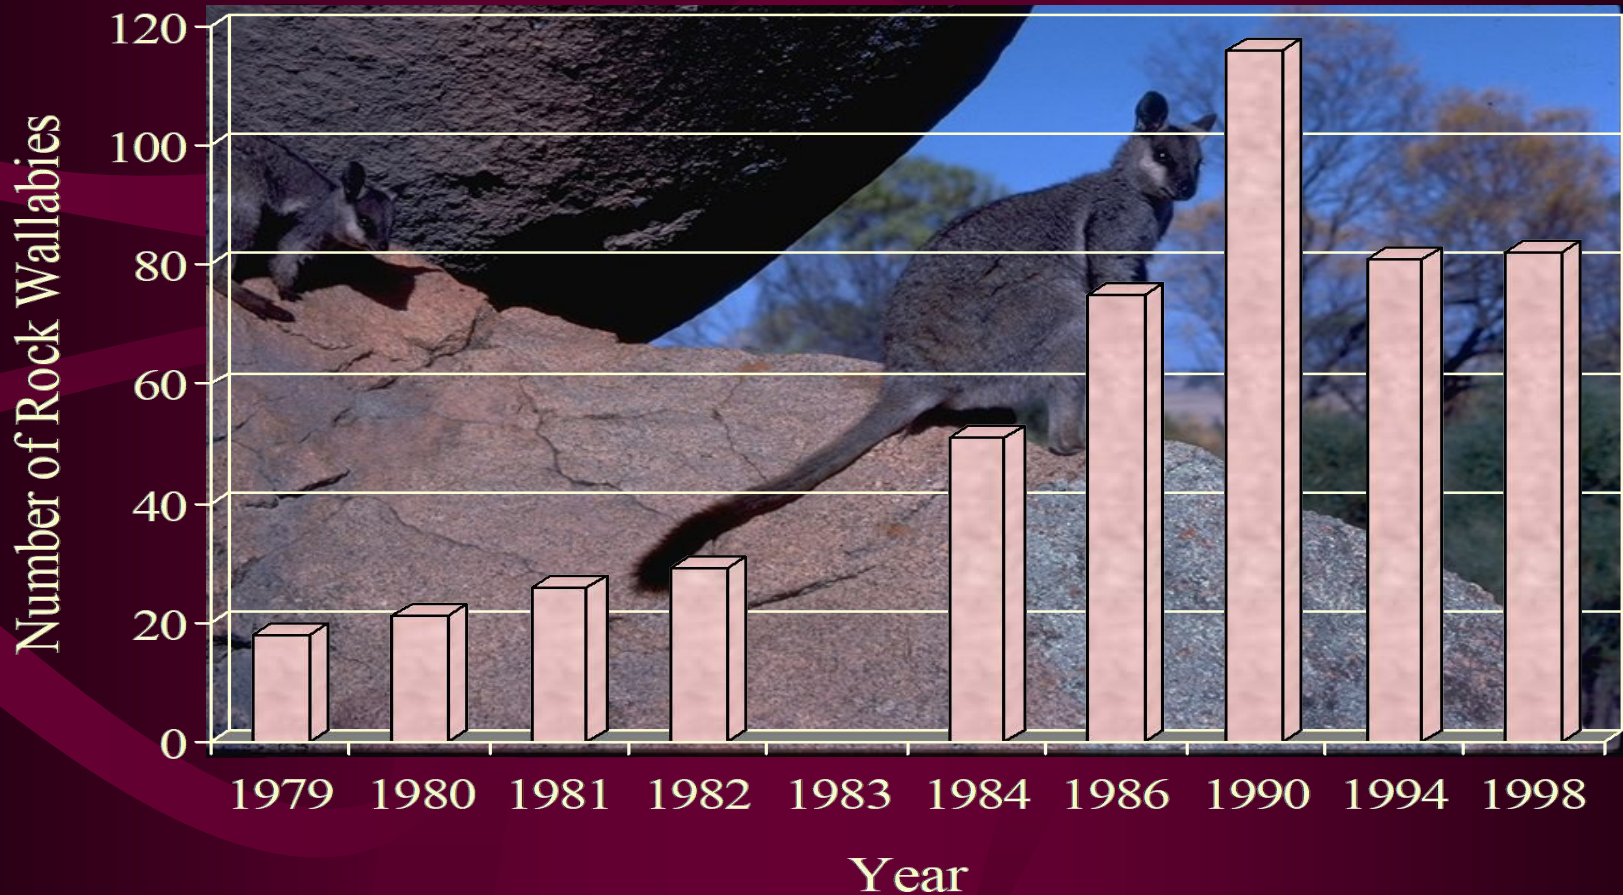

Western Shield Benefits - Feral Predator Control and Rock Wallaby Population Responses - Nangeen Hill -