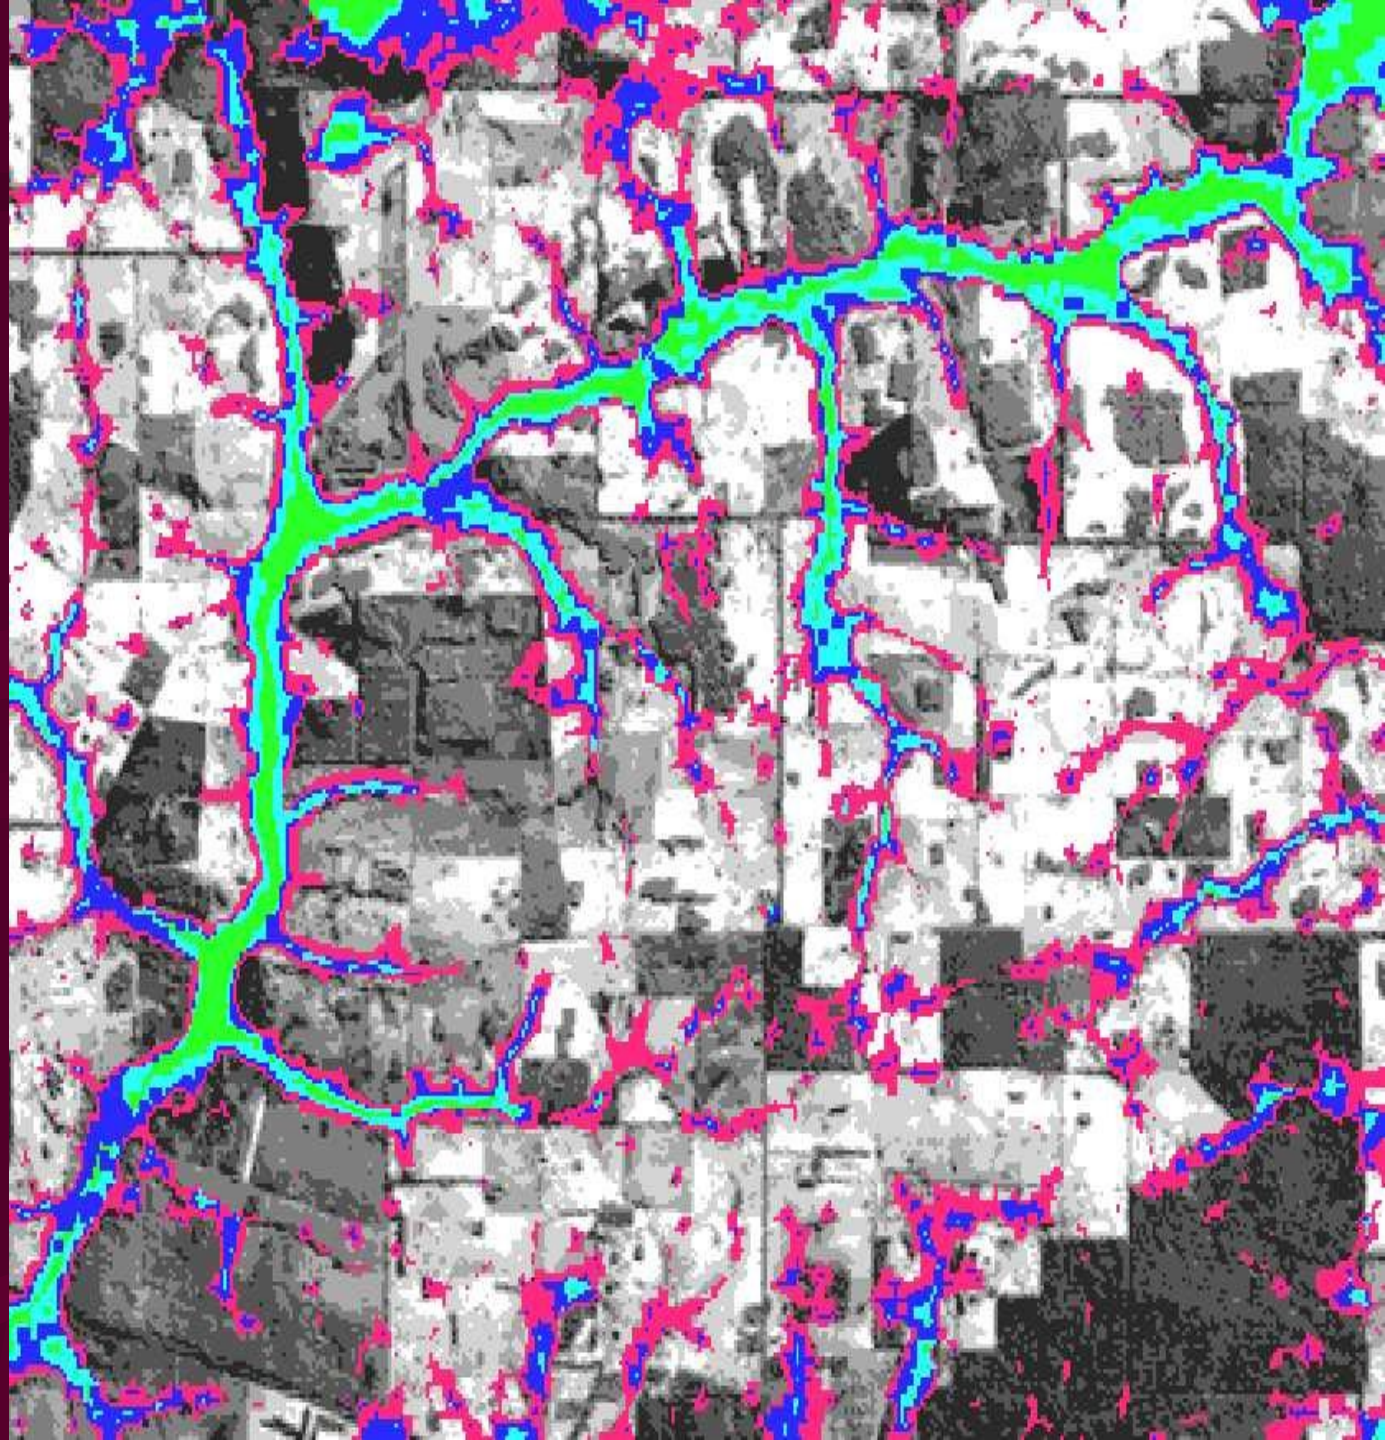

CALM manages
a land area 51%
the size of Japan

51%

CALM managed lands and waters

- 
- Integrating the needs of all of the community now and in the future
 - Integrating different sustainable land uses with sustainable conservation
 - Integrating conservation with wealth generation and employment creation
 - Integrating management and scientific skills to achieve these objectives

Predicted
Salinity
Risk
Areas

Species Extinctions Since European Settlement in 1829

(After Armstrong and Abbott, 1995)

Recent Mammal Extinction (Australia Leads the World)

Kingston Timber Harvesting Study - Trap Success Rates for all Medium Sized Mammals (Woylie, Quenda, Chuditch, Bt Possum) along Road Transects

Number of Singing Males of Noisy Scrub-Birds (1980-1997)

Tutanning Nature Reserve Annex Tamar Wallaby Sightings (Standardised Spotlight Traverses)

Project Eden - Small Mammal Trap Success on Peron Peninsula

**Woylie survivorship, perimeter sites
(at interface with agricultural land)
1 January 1996 - 29 December 1997**

Chuditch Recovery - Translocation to Julimar Conservation Park

Quendas caught at Dongolocking Translocated Population