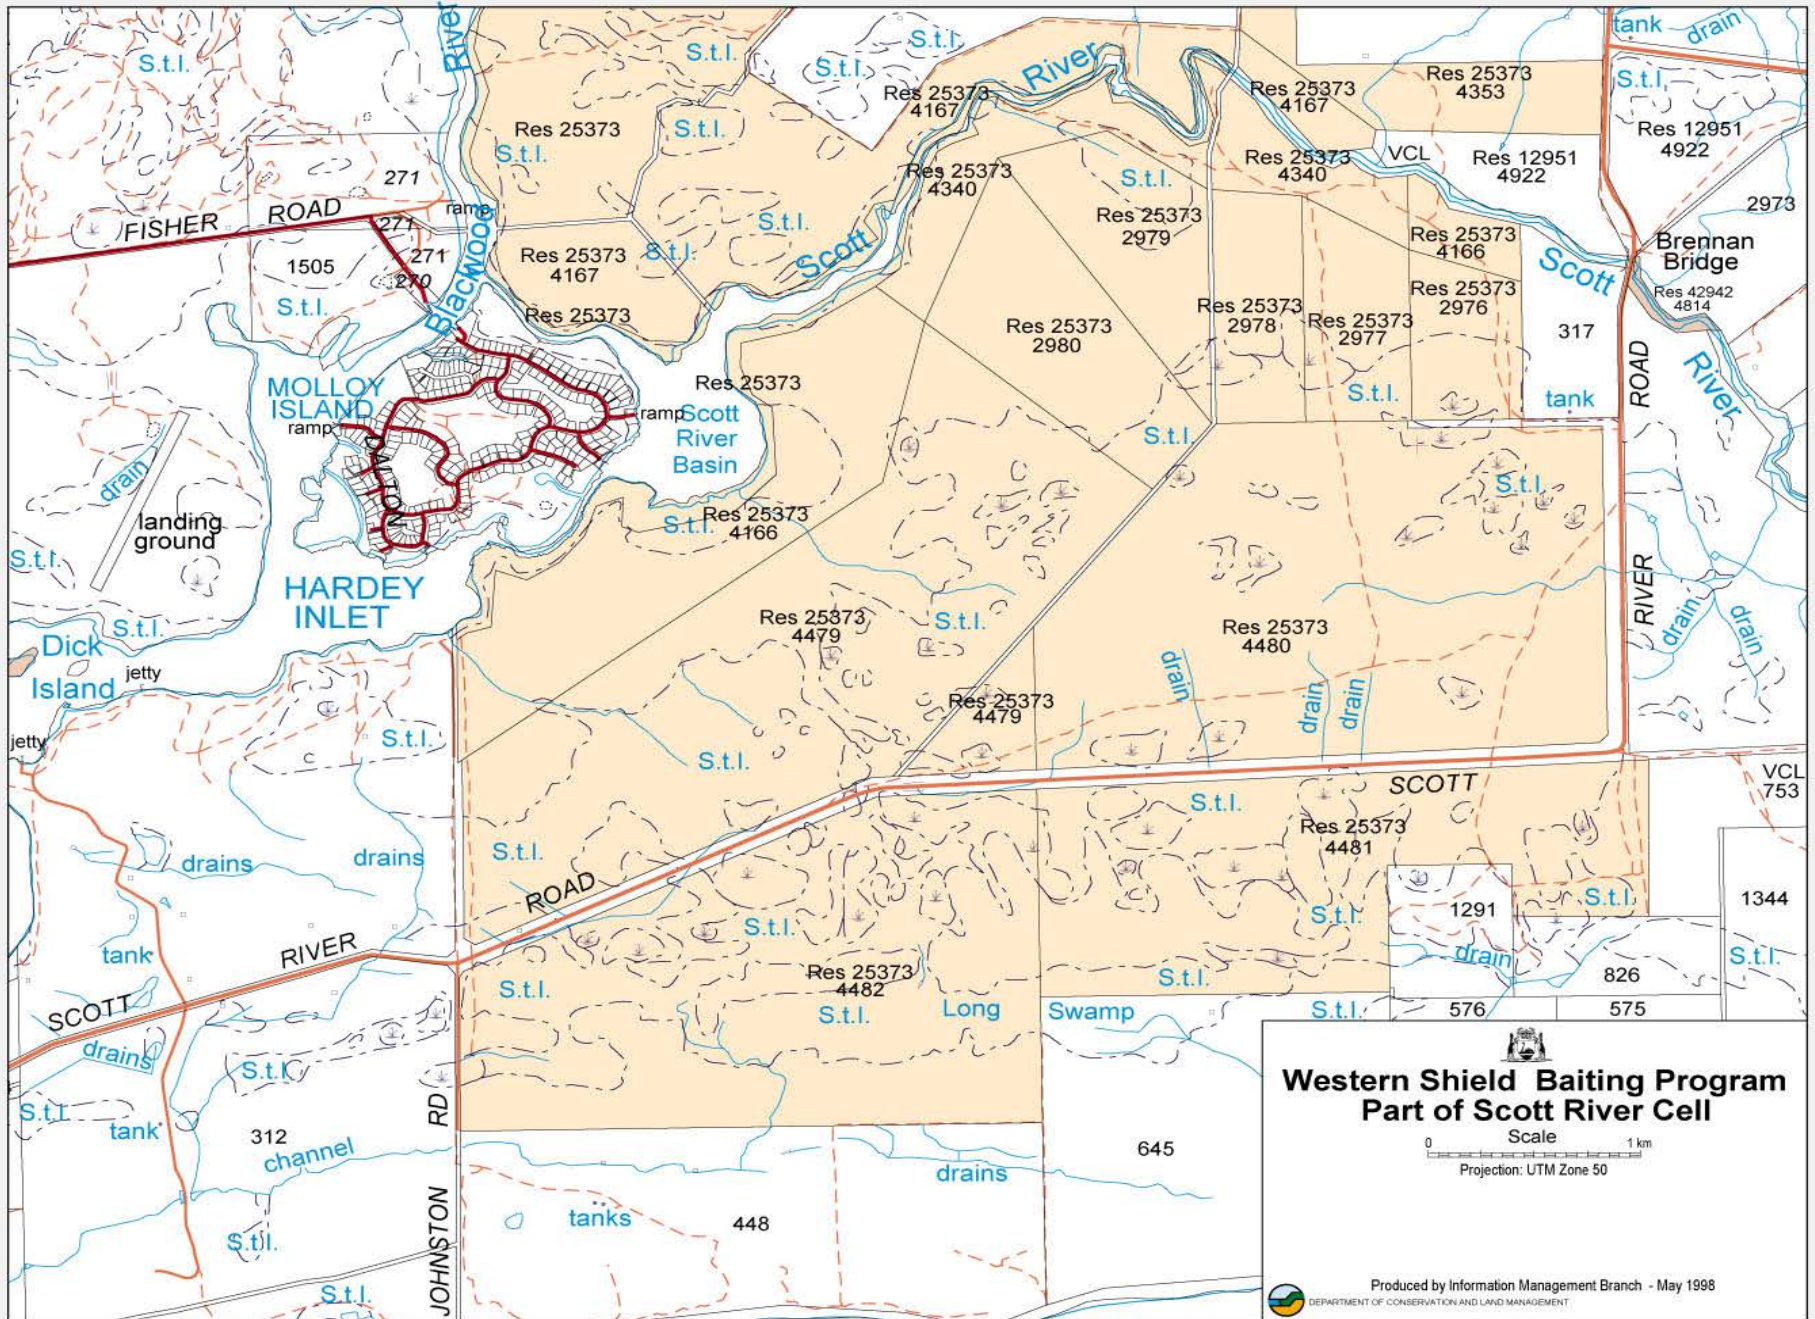

The Effect of Timber Harvesting on Mammal Populations in the Jarrah Forest

Western Shield Operation

Western Shield Baiting Program
Part of Scott River Cell

0 1 km
 Scale
 Projection: UTM Zone 50

Produced by Information Management Branch - May 1998
 DEPARTMENT OF CONSERVATION AND LAND MANAGEMENT

Western Shield Baiting Program
Part of Scott River Cell

Scale 0 1 km
 Projection: UTM Zone 50

Legend
 Western Shield Boundary Jan. 98

Produced by Information Management Branch - May 1998
DEPARTMENT OF CONSERVATION AND LAND MANAGEMENT