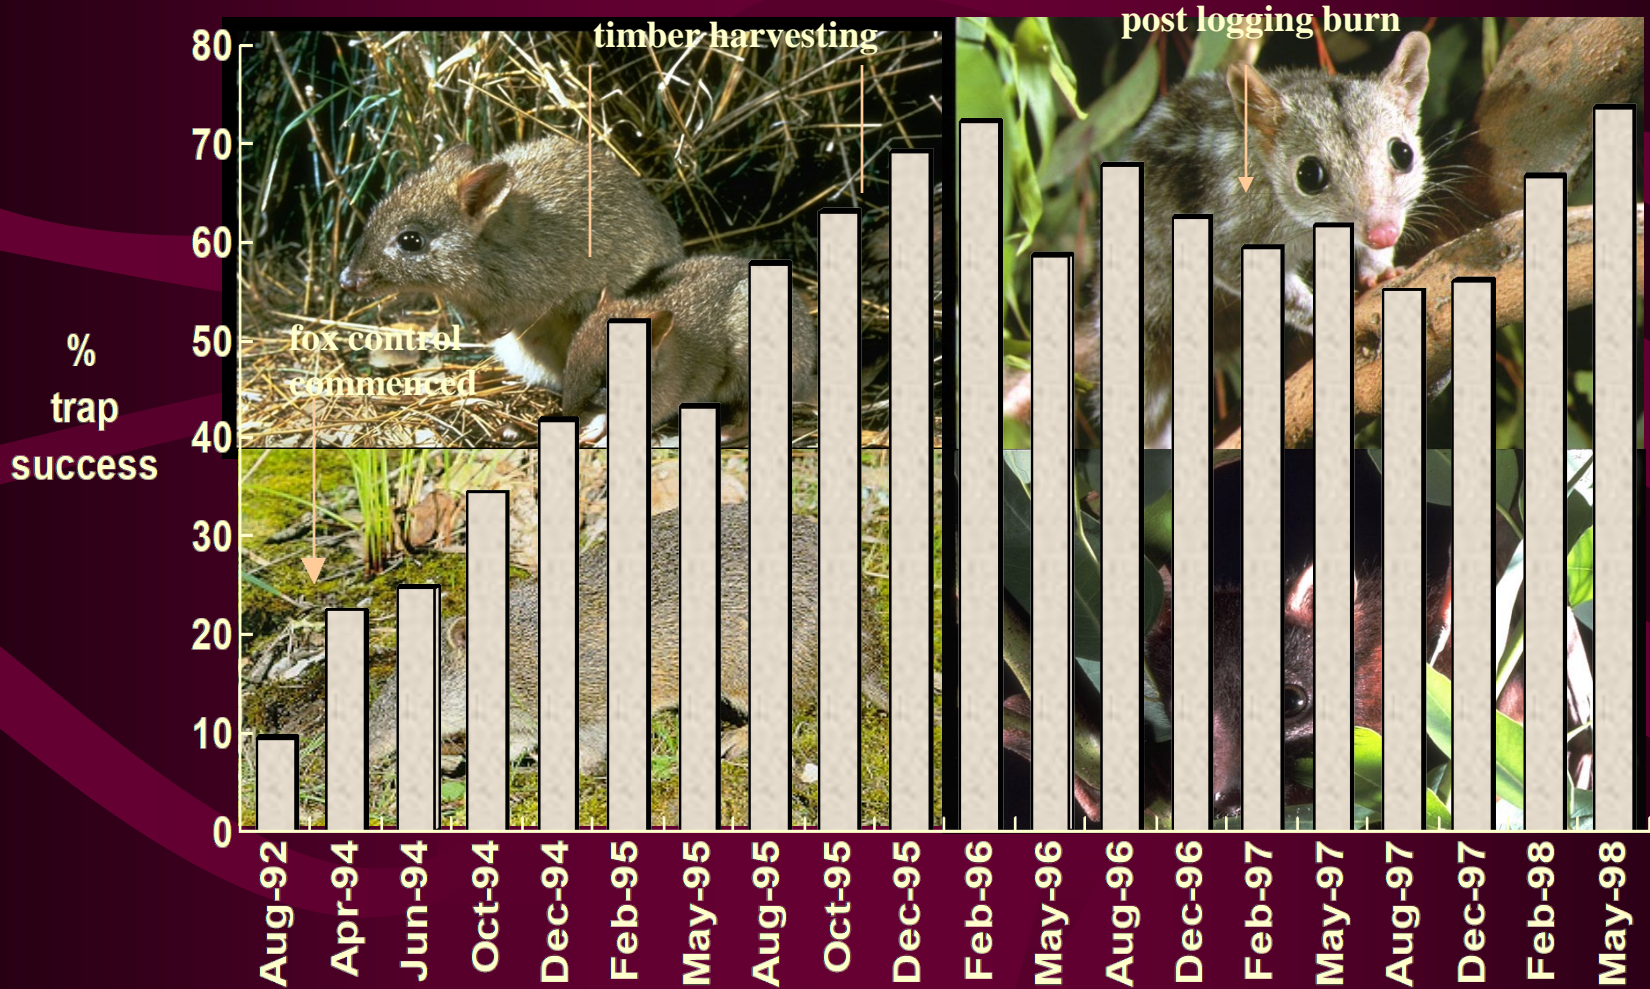

Predicted
Salinity
Risk
Areas

Species Extinctions Since European Settlement in 1829

(After Armstrong and Abbott, 1995)

Recent Mammal Extinction (Australia Leads the World)

Kingston Timber Harvesting Study - Trap Success Rates for all Medium Sized Mammals (Woylie, Quenda, Chuditch, Bt Possum) along Road Transects

Kingston Timber Harvesting Study - Trap Success Rates for Woylies Along Road Transects

The Impact of Fox Control on Chuditch at Batailling forest

Numbat Sightings in Dryandra Forest

Ringtail Possum and Brushtail Possum spotlight sightings at Leschenault Peninsula