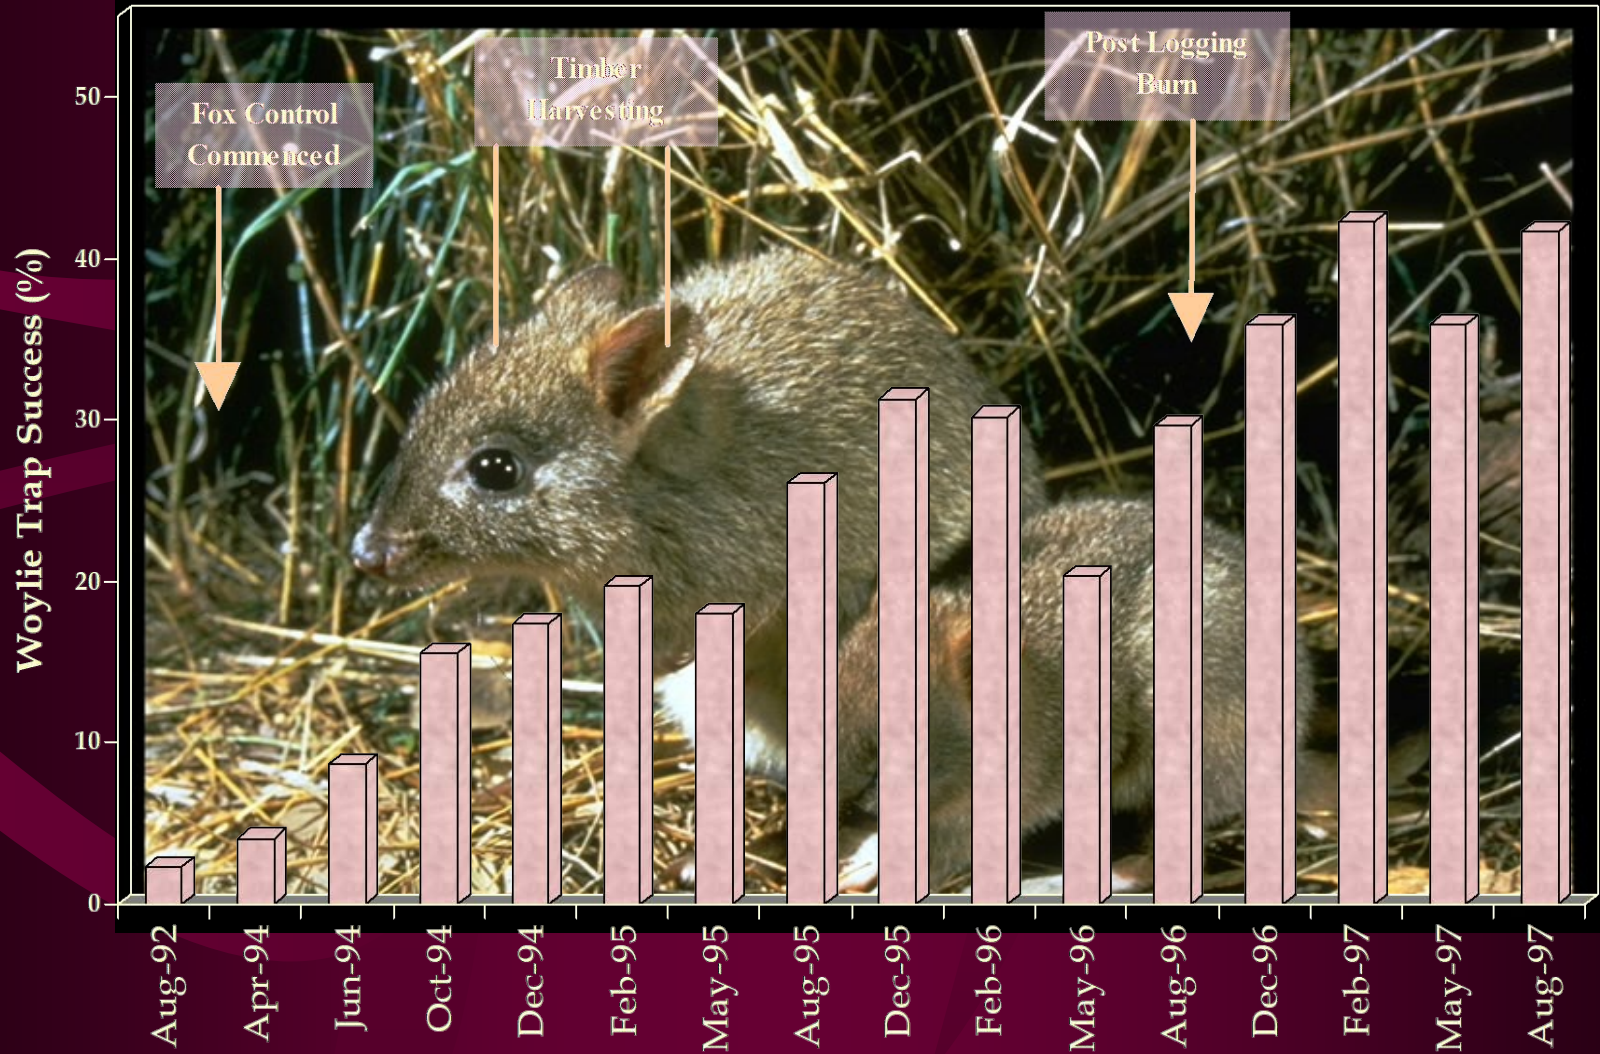

Predicted
Salinity
Risk
Areas

Species Extinctions Since European Settlement in 1829

(After Armstrong and Abbott, 1995)

Recent Mammal Extinction (Australia Leads the World)

Kingston Timber Harvesting Study - Trap Success Rates for all Medium Sized Mammals (Woylie, Quenda, Chuditch, Bt Possum) along Road Transects

Kingston Timber Harvesting Study - Trap Success Rates for Woylies Along Road Transects

The Impact of Fox Control on Chuditch at Batailling forest

Numbat Sightings in Dryandra Forest

Ringtail Possum and Brushtail Possum spotlight sightings at Leschenault Peninsula