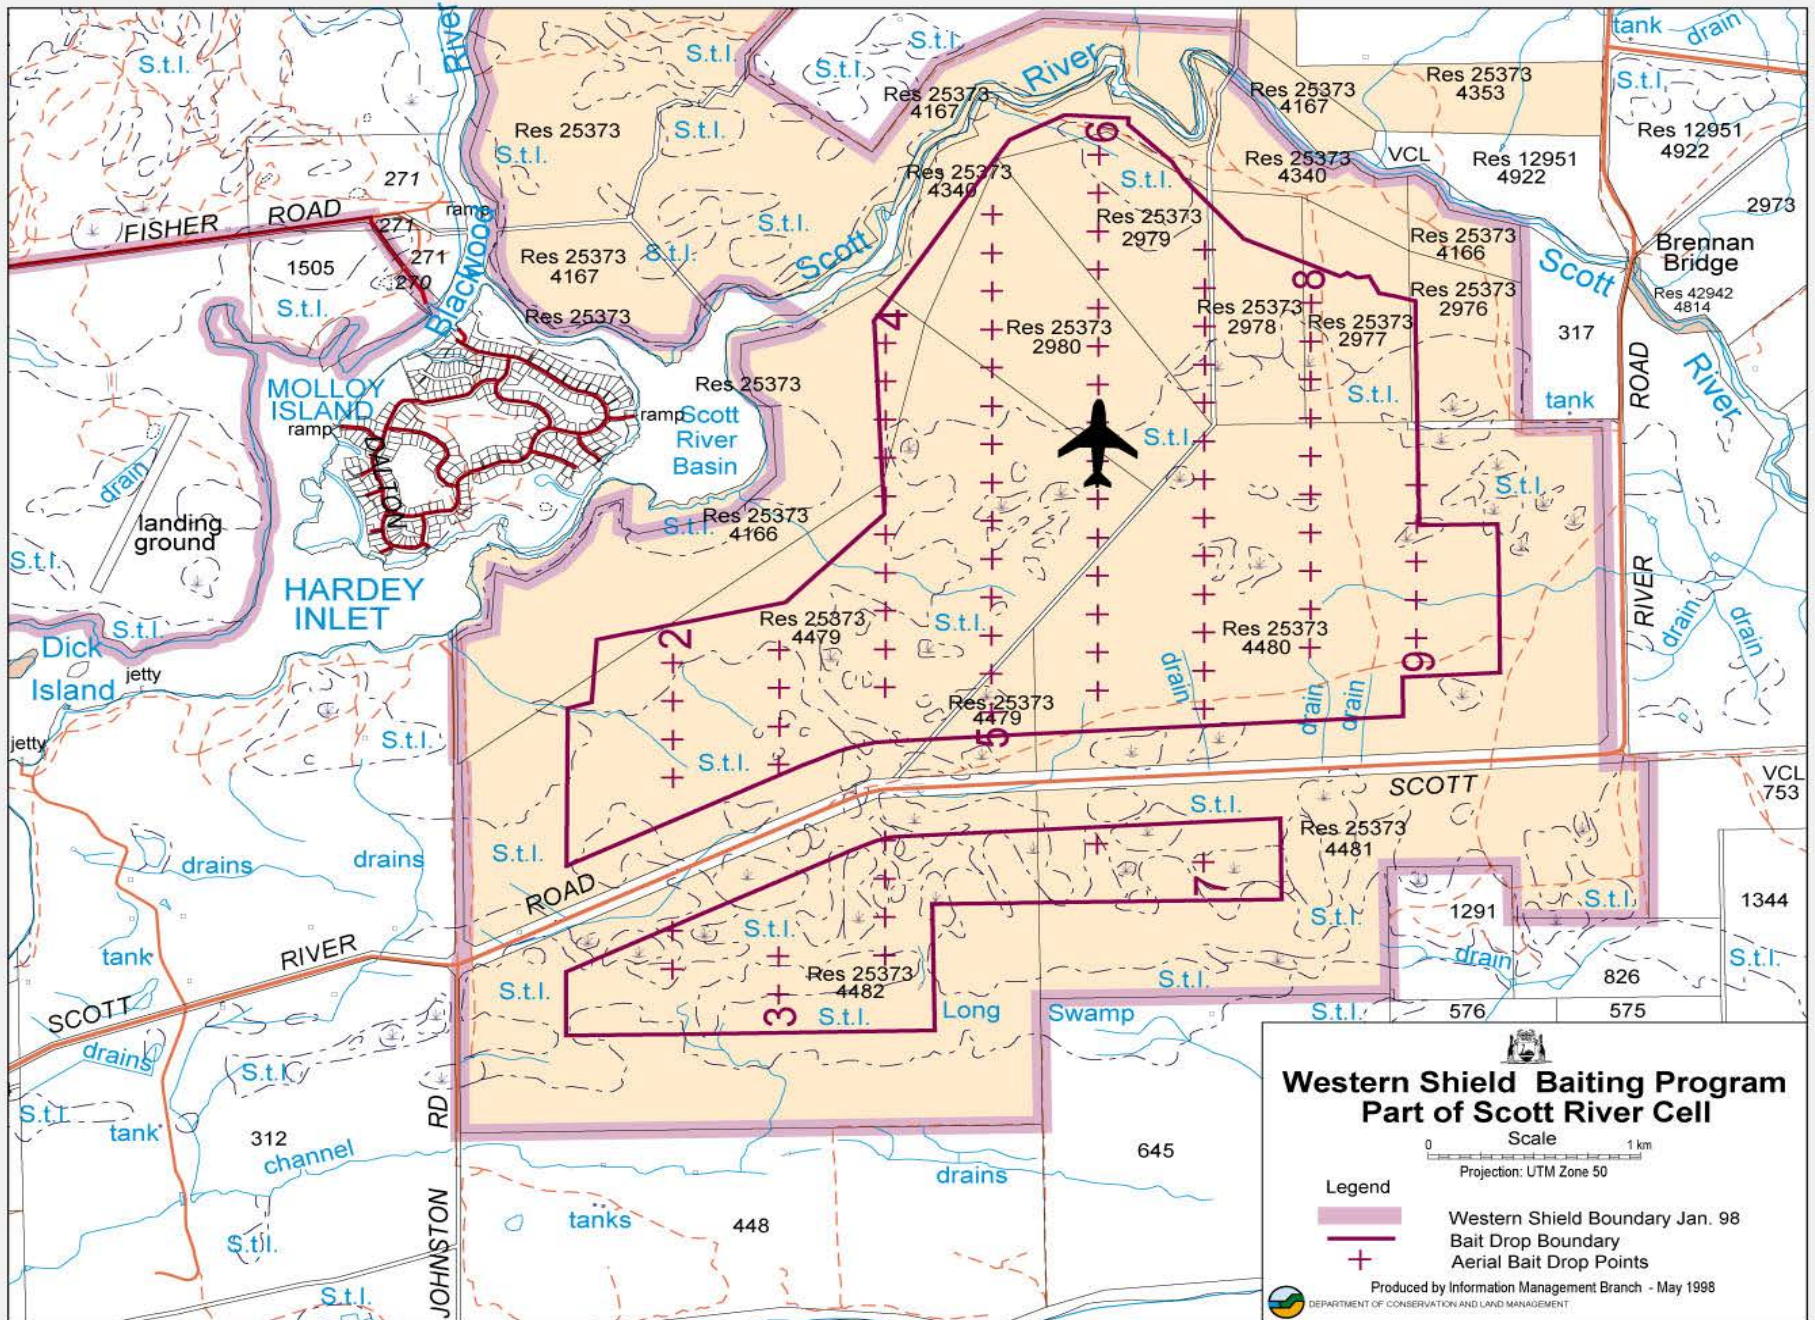

The Effect of Timber Harvesting on Mammal Populations in the Jarrah Forest

Western Shield Operation

Western Shield Baiting Program
Part of Scott River Cell

0 1 km
 Scale
 Projection: UTM Zone 50

Produced by Information Management Branch - May 1998
 DEPARTMENT OF CONSERVATION AND LAND MANAGEMENT

Western Shield Baiting Program
Part of Scott River Cell

Scale 0 1 km
 Projection: UTM Zone 50

Legend
 Western Shield Boundary Jan. 98

Produced by Information Management Branch - May 1998
DEPARTMENT OF CONSERVATION AND LAND MANAGEMENT

Comparison between Cumulative Cats Captured and Monthly Average Cat Track Counts

Note: Cat Tracks Above 60 Tracks per 100 kms are difficult to physically estimate

Fox Control Treatments in the Northern Jarrah Forest (Operation Foxglove)