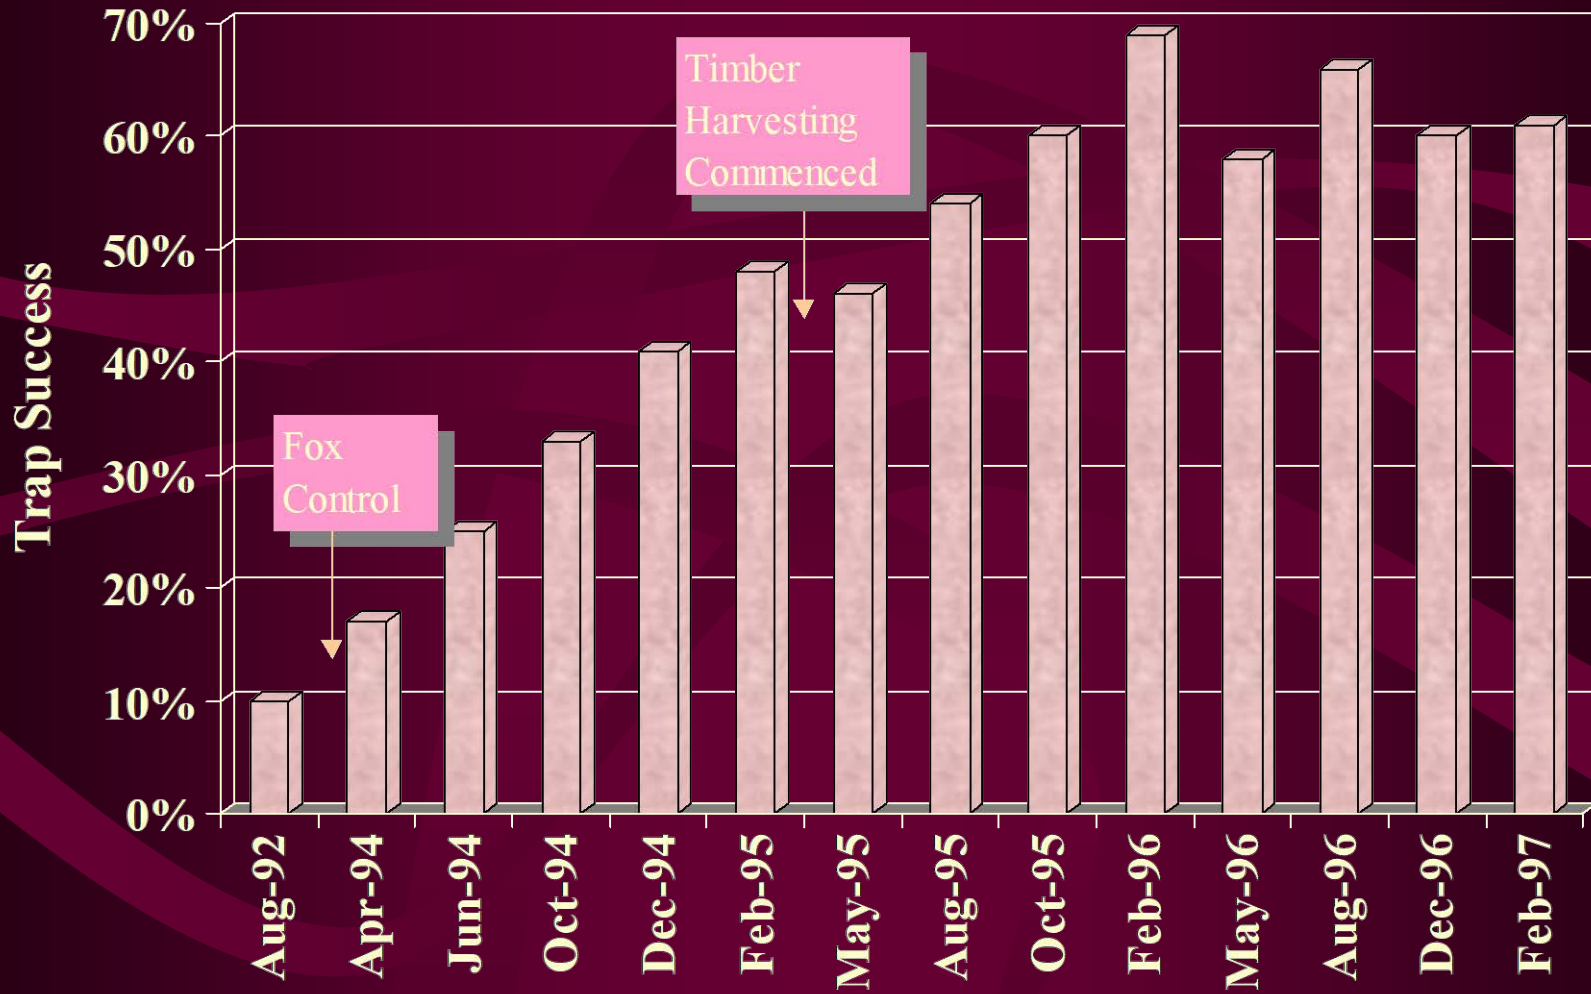

The Effect of Timber Harvesting on Mammal Populations in the Jarrah Forest