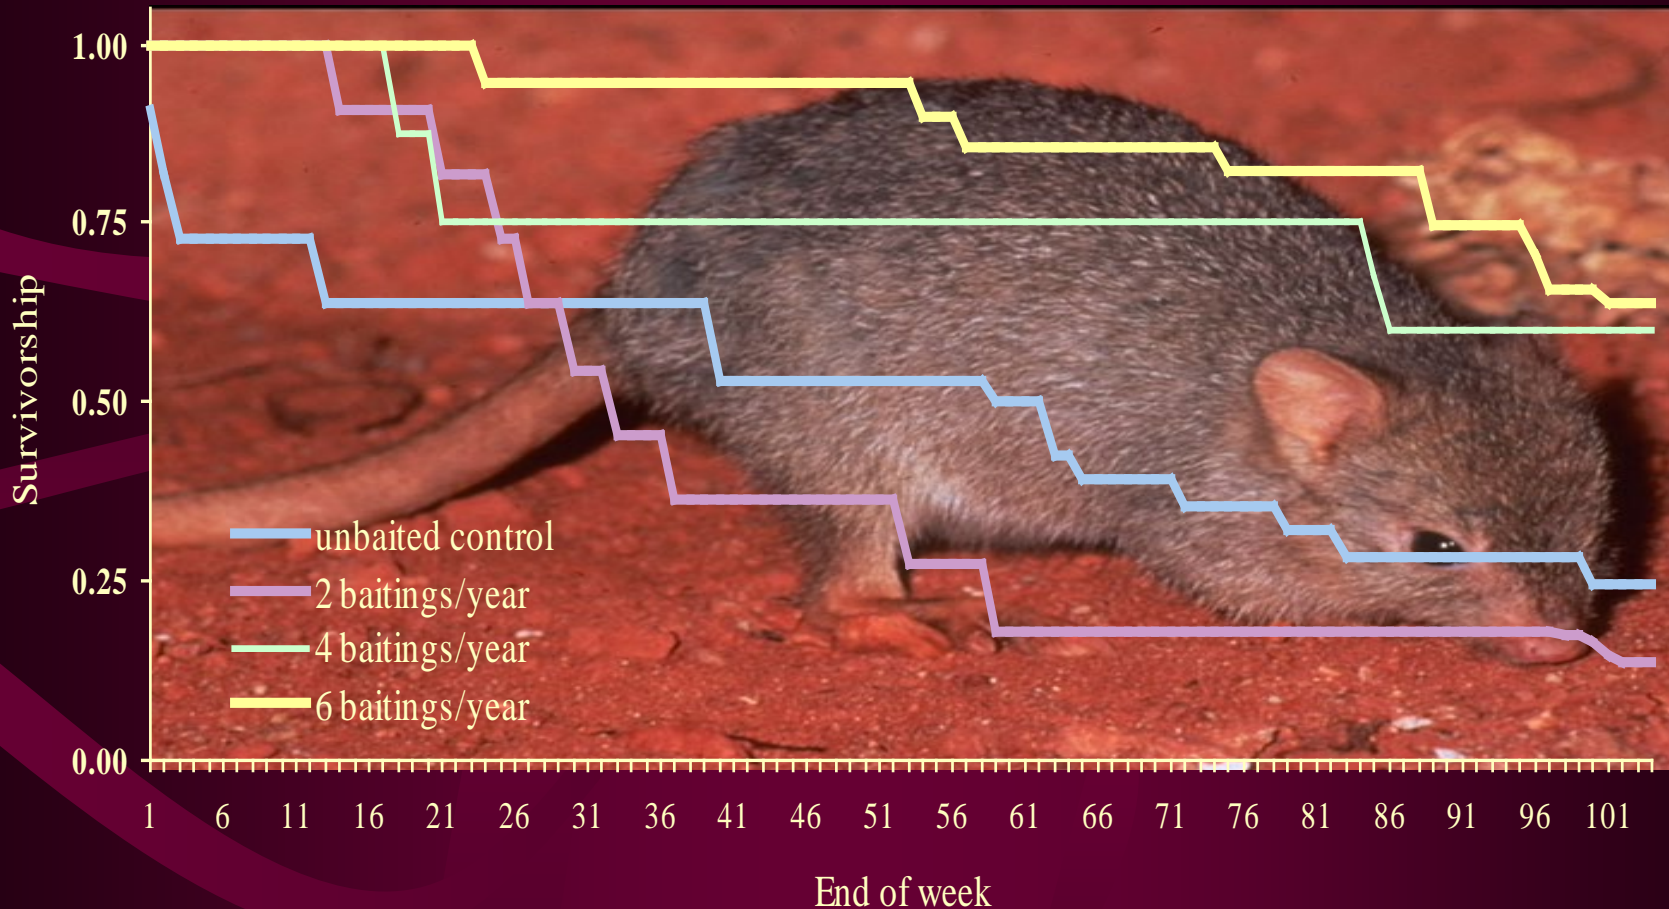

Woylie survivorship, core sites (more than 5km from agricultural land) 1 January 1996 - 29 December 1997