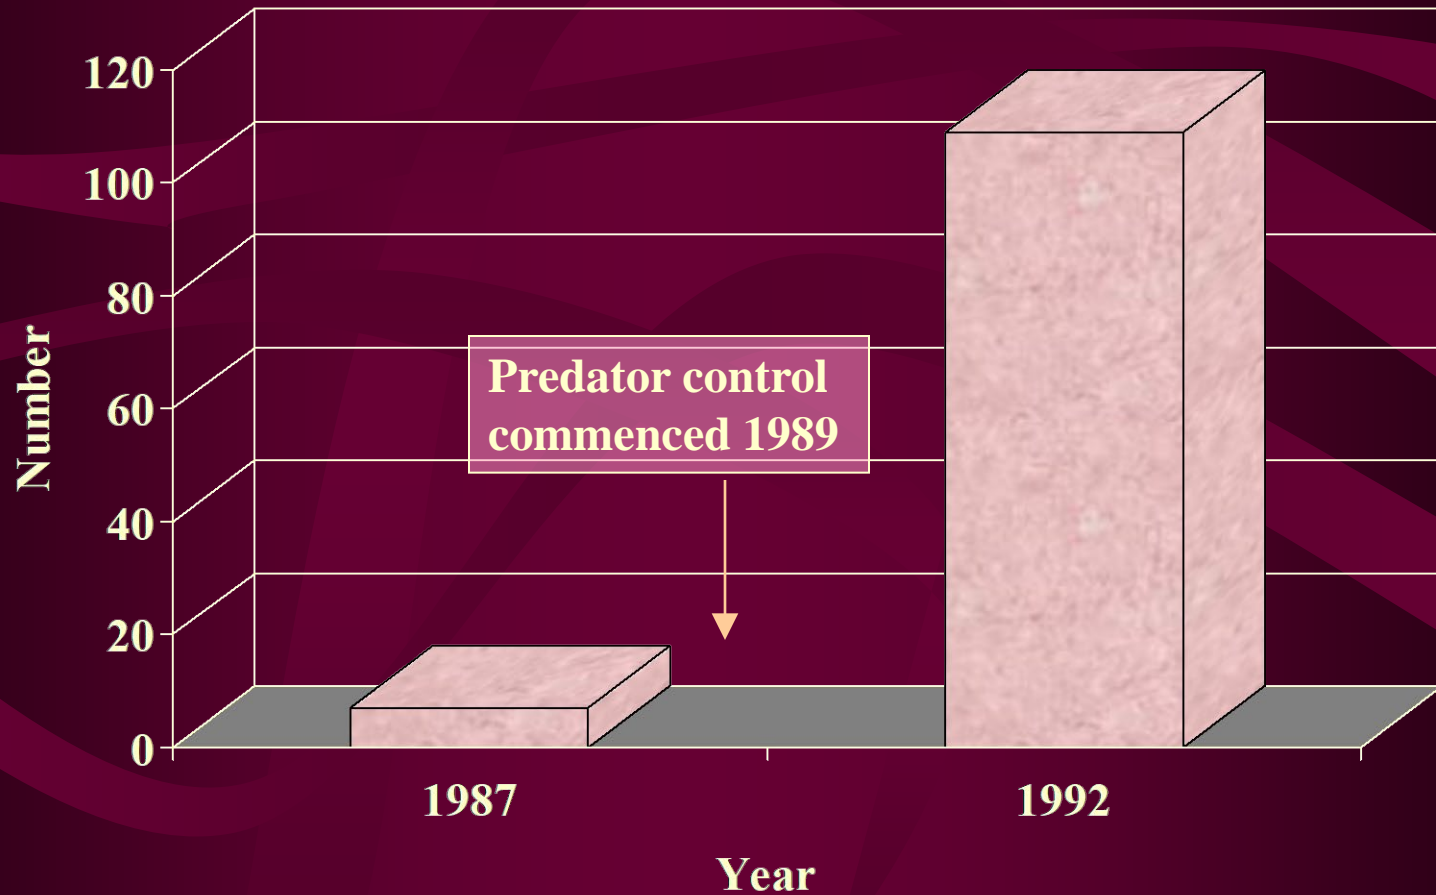

Western Shield Benefits - Feral Predator Control and Rock Wallaby Population Responses - Nangeen Hill -

Western Shield Benefits - Feral Predator Control and Rock Wallaby Population Responses - 'The Granites' -

Number of Singing Males of Noisy Scrub-Birds (1980-1997)

Tutanning Nature Reserve Annex Tamar Wallaby Sightings (Standardised Spotlight Traverses)

Project Eden - Small Mammal Trap Success on Peron Peninsula