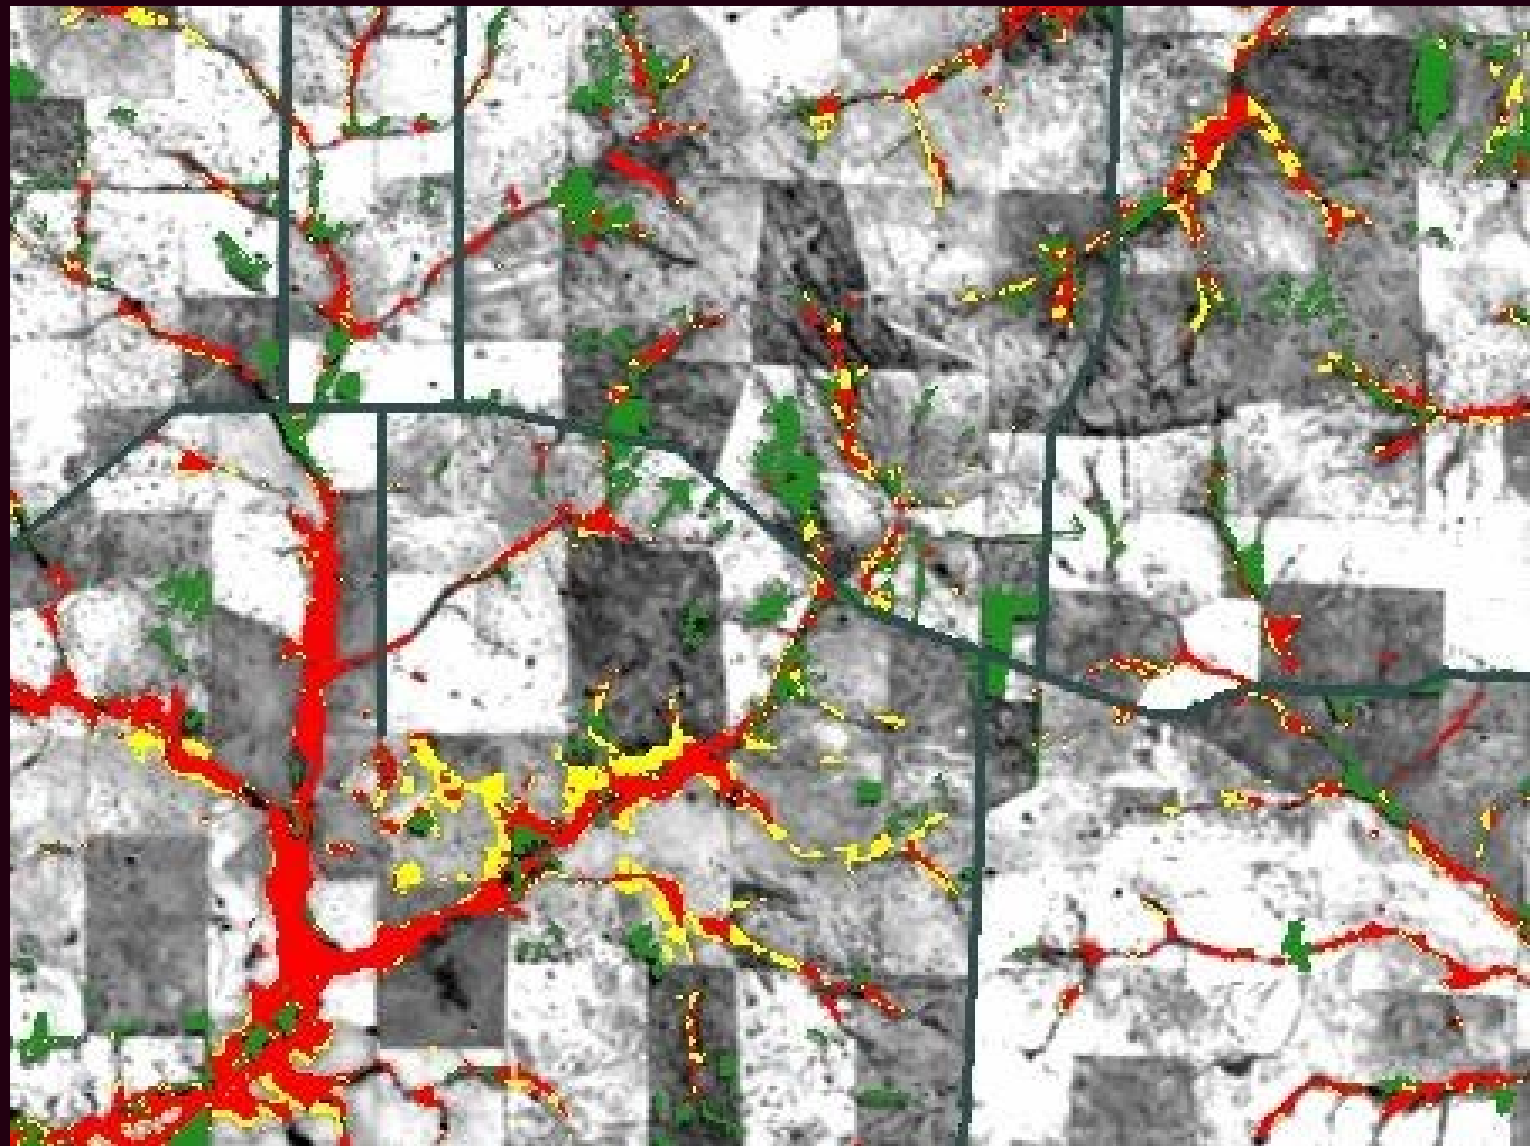

CALM manages
a land area 51%
the size of Japan

51%

CALM managed lands and waters

- 
- Integrating the needs of all of the community now and in the future
 - Integrating different sustainable land uses with sustainable conservation
 - Integrating conservation with wealth generation and employment creation
 - Integrating management and scientific skills to achieve these objectives

Predicted
Salinity
Risk
Areas

Species Extinctions Since European Settlement in 1829

(After Armstrong and Abbott, 1995)

Recent Mammal Extinction (Australia Leads the World)

Kingston Timber Harvesting Study - Trap Success Rates for all Medium Sized Mammals (Woylie, Quenda, Chuditch, Bt Possum) along Road Transects