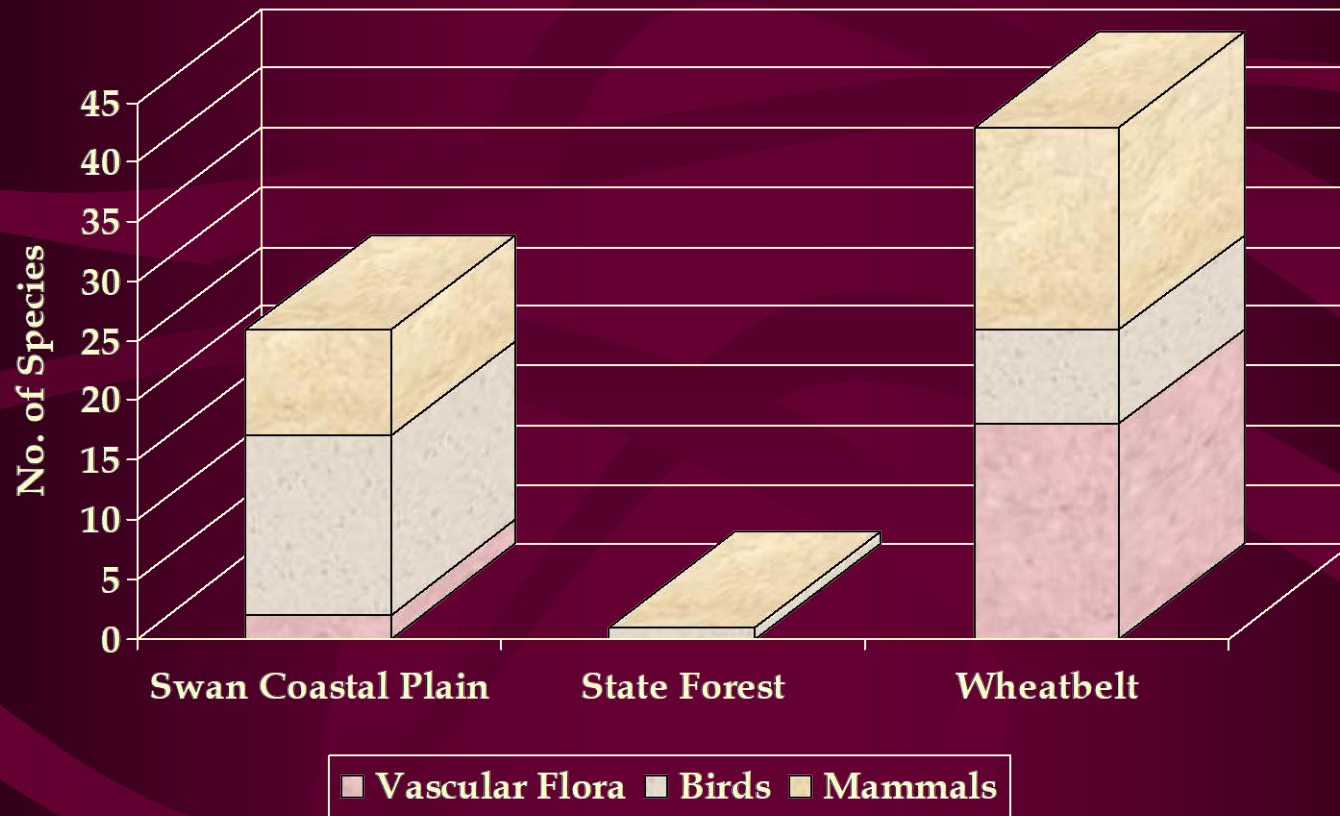

Predicted
Salinity
Risk
Areas

Species Extinctions Since European Settlement in 1829

(After Armstrong and Abbott, 1995)

Recent Mammal Extinction (Australia Leads the World)

Kingston Timber Harvesting Study - Trap Success Rates for all Medium Sized Mammals (Woylie, Quenda, Chuditch, Bt Possum) along Road Transects

Kingston Timber Harvesting Study - Trap Success Rates for Woylies Along Road Transects

The Impact of Fox Control on Chuditch at Batailling forest

Numbat Sightings in Dryandra Forest

Ringtail Possum and Brushtail Possum spotlight sightings at Leschenault Peninsula