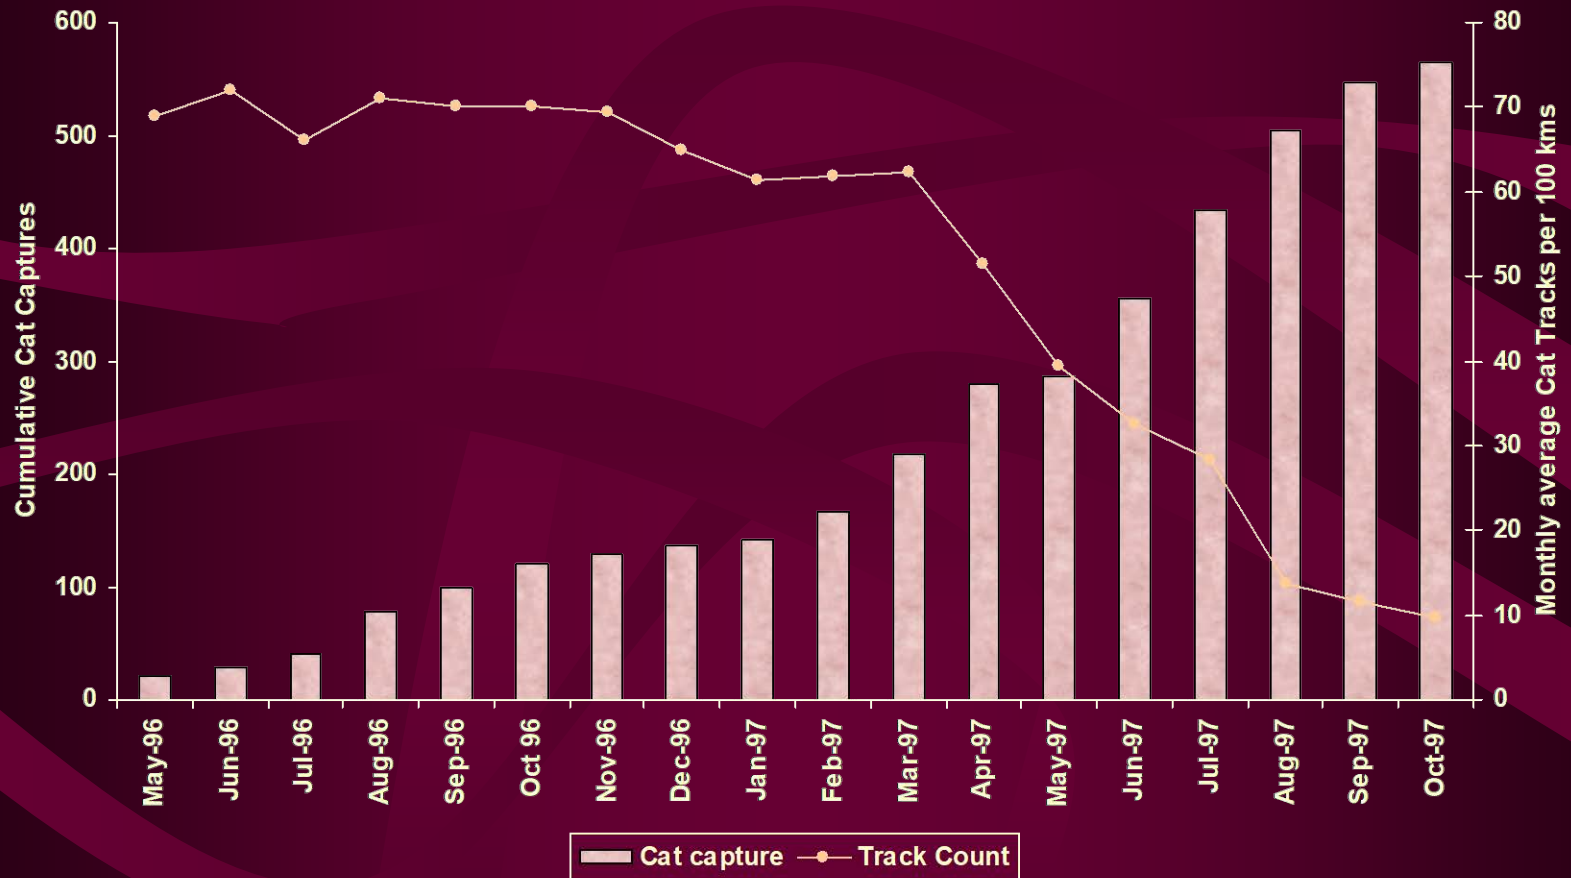

Western Shield Baiting Program
Part of Scott River Cell

Scale 0 1 km
 Projection: UTM Zone 50

Legend
 Western Shield Boundary Jan. 98

Produced by Information Management Branch - May 1998
DEPARTMENT OF CONSERVATION AND LAND MANAGEMENT

Comparison between Cumulative Cats Captured and Monthly Average Cat Track Counts

Note: Cat Tracks Above 60 Tracks per 100 kms are difficult to physically estimate

Fox Control Treatments in the Northern Jarrah Forest (Operation Foxglove)