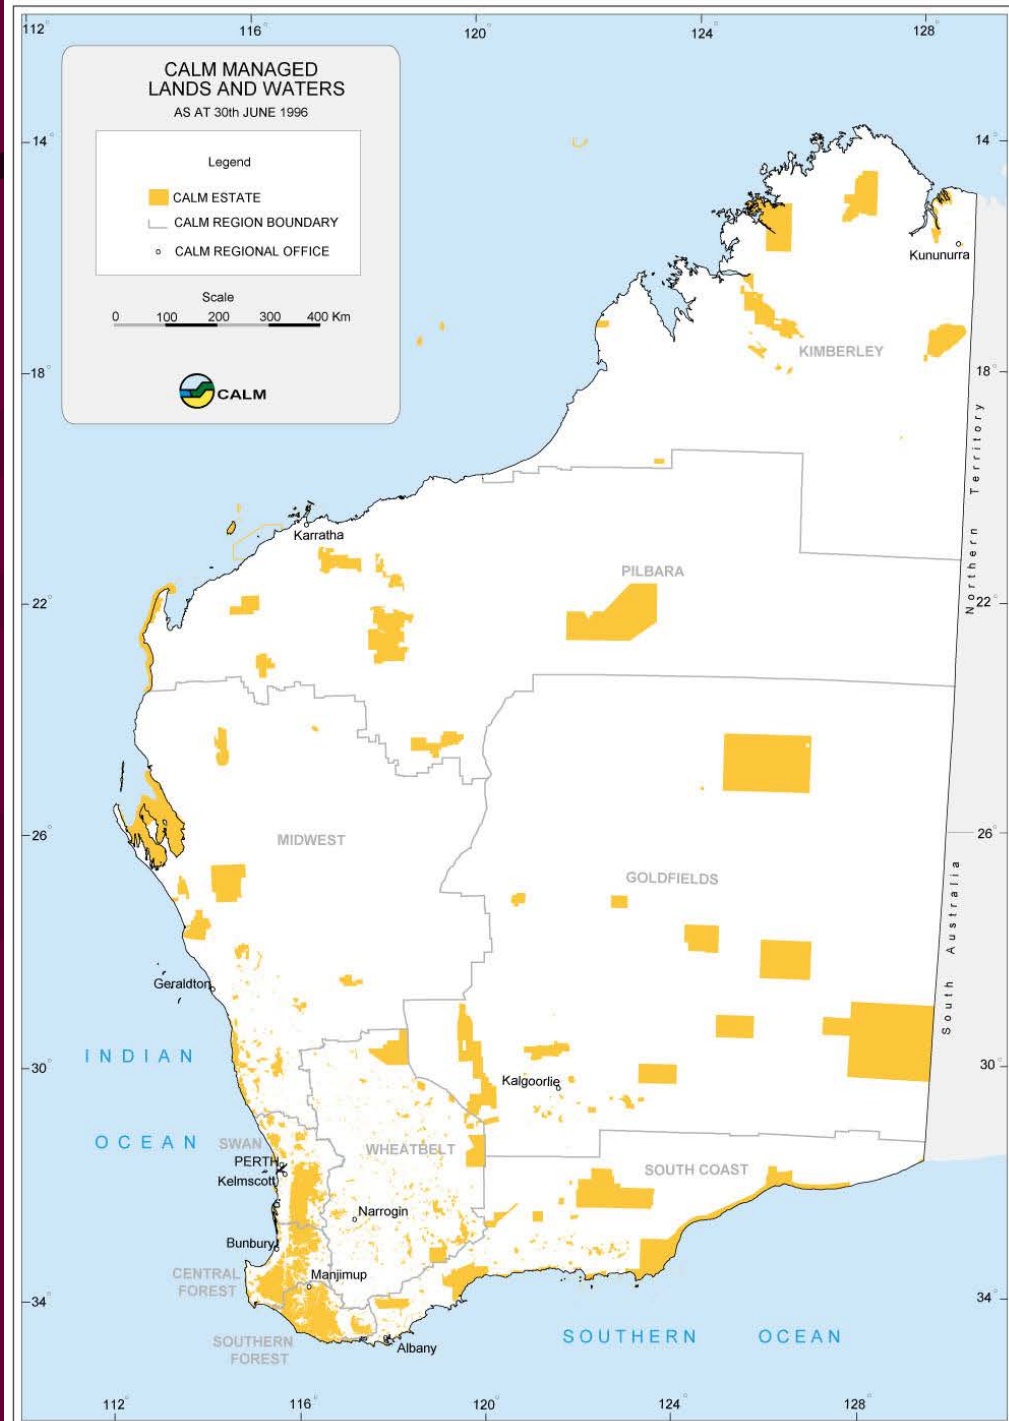

≈ Western Shield ≈
Value Added Fauna Recovery

Presented by:

Dr Syd Shea

Executive Director

Department of Conservation and Land Management,
Western Australia

Australian Mammal Society

Perth, 6 July 1998

France
occupies a
land area
about a
quarter the
size of
Western
Australia

CALM manages
a land area 51%
the size of Japan

51%

CALM managed lands and waters

- 
- Integrating the needs of all of the community now and in the future
 - Integrating different sustainable land uses with sustainable conservation
 - Integrating conservation with wealth generation and employment creation
 - Integrating management and scientific skills to achieve these objectives

Predicted
Salinity
Risk
Areas

Species Extinctions Since European Settlement in 1829

(After Armstrong and Abbott, 1995)

Recent Mammal Extinction (Australia Leads the World)

Kingston Timber Harvesting Study - Trap Success Rates for all Medium Sized Mammals (Woylie, Quenda, Chuditch, Bt Possum) along Road Transects