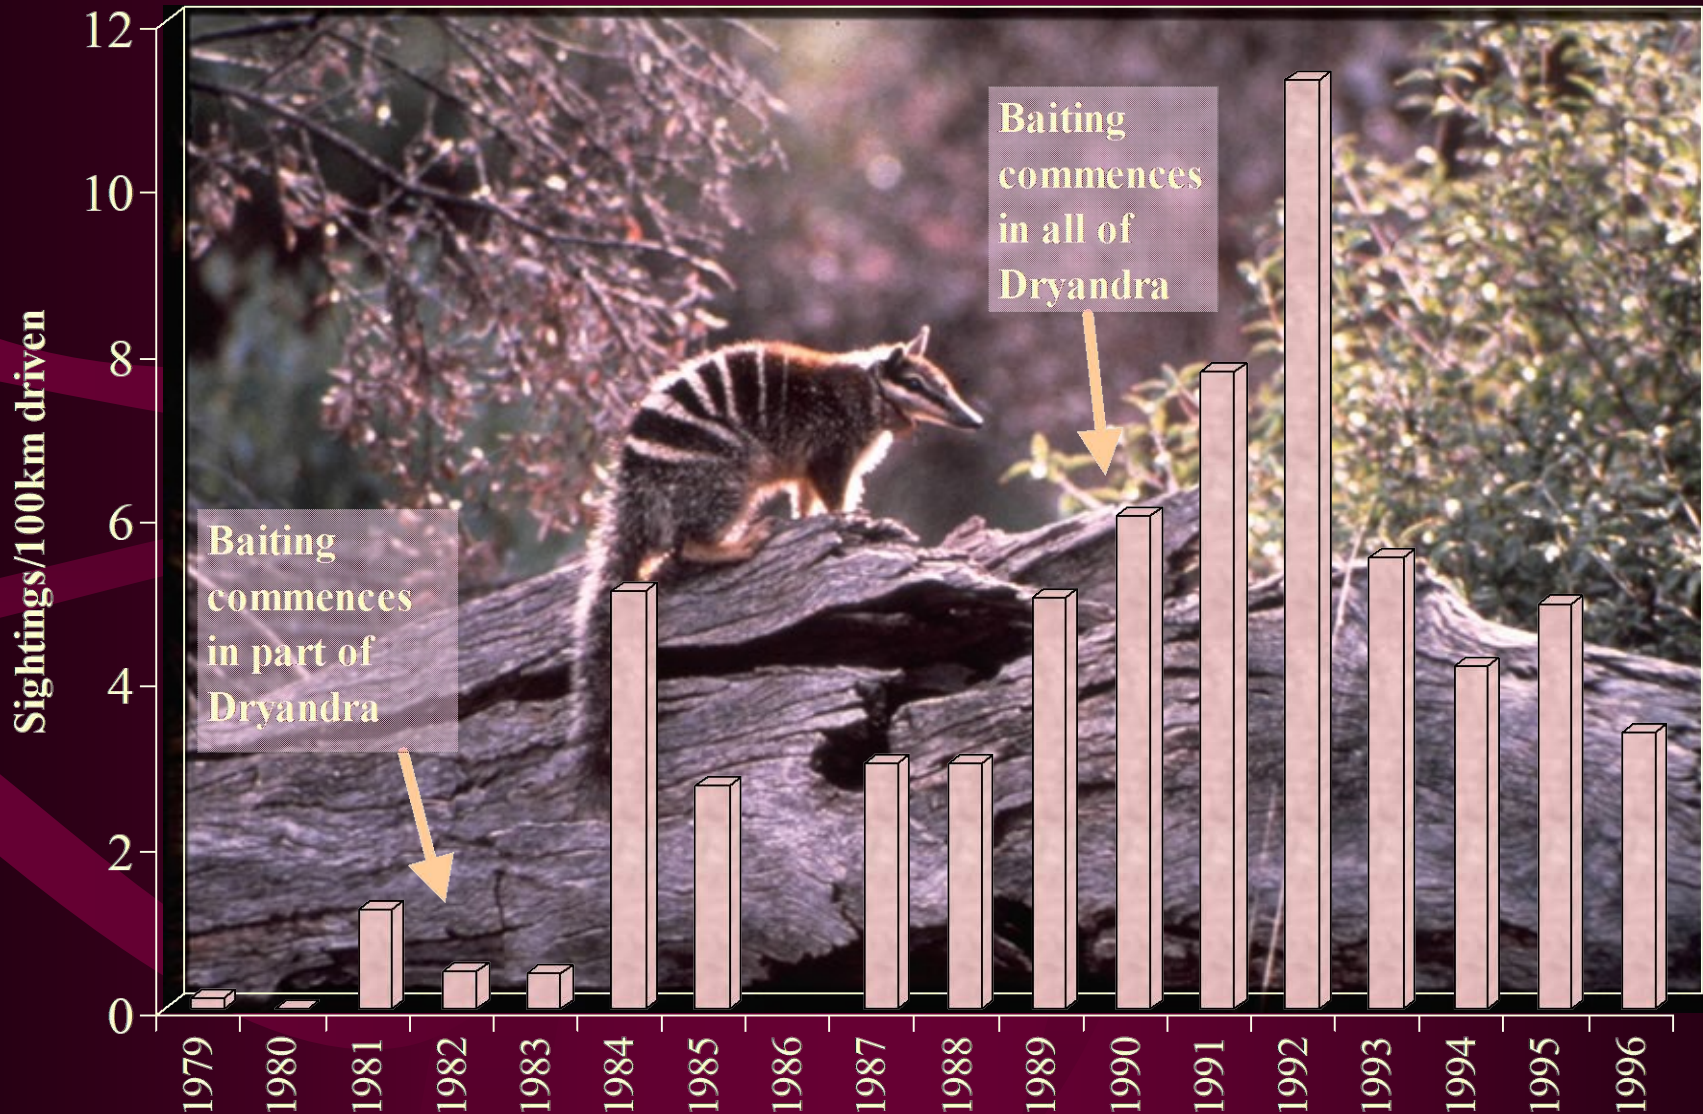

Predicted
Salinity
Risk
Areas

Species Extinctions Since European Settlement in 1829

(After Armstrong and Abbott, 1995)

Recent Mammal Extinction (Australia Leads the World)

Kingston Timber Harvesting Study - Trap Success Rates for all Medium Sized Mammals (Woylie, Quenda, Chuditch, Bt Possum) along Road Transects

Kingston Timber Harvesting Study - Trap Success Rates for Woylies Along Road Transects

The Impact of Fox Control on Chuditch at Batailling forest

Numbat Sightings in Dryandra Forest

Ringtail Possum and Brushtail Possum spotlight sightings at Leschenault Peninsula