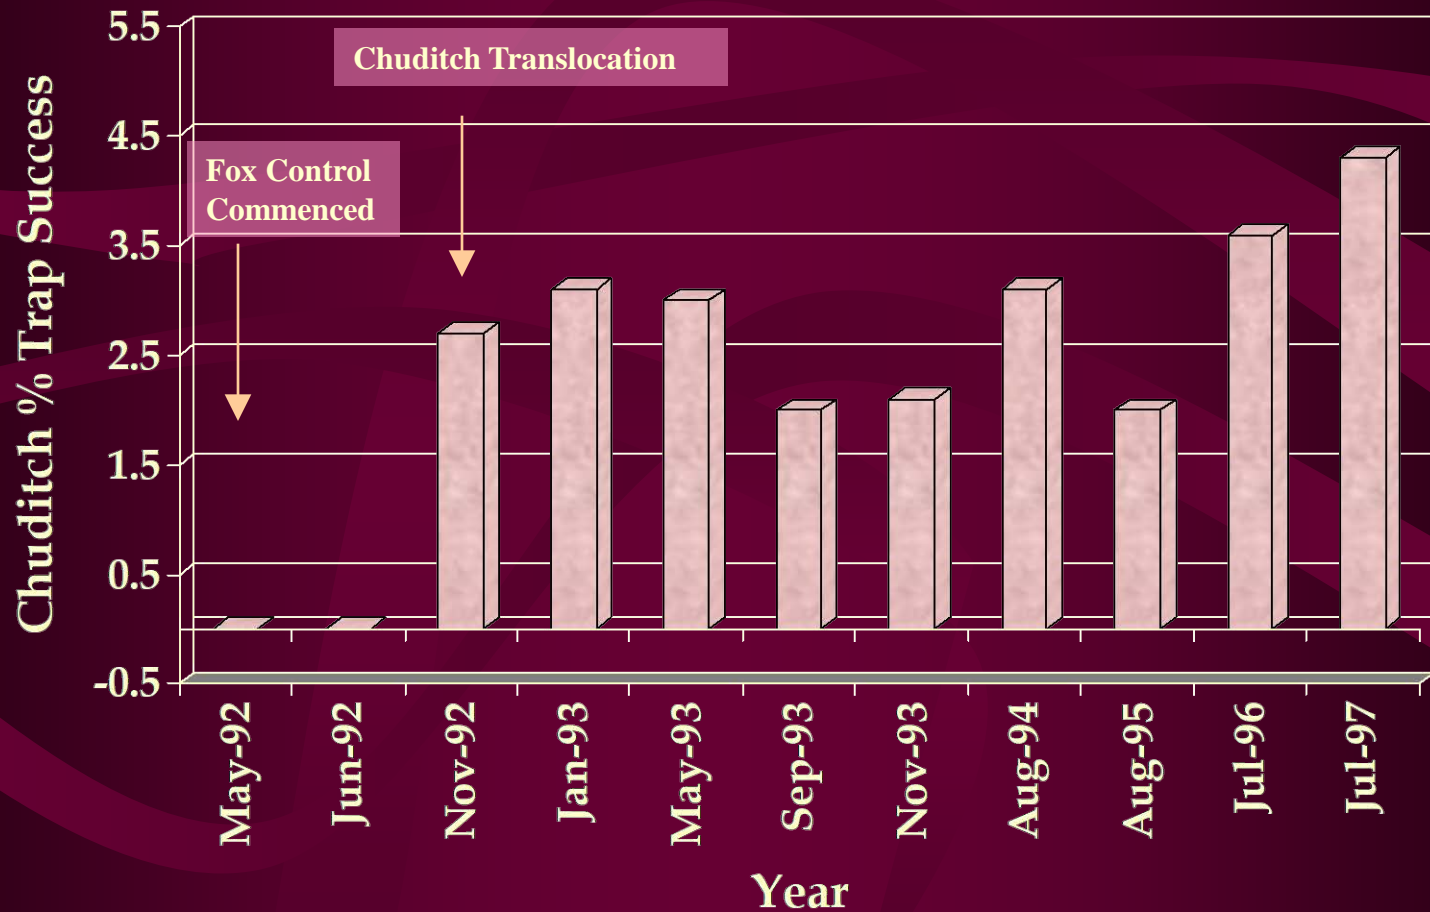

Chuditch Recovery - Translocation to Julimar Conservation Park