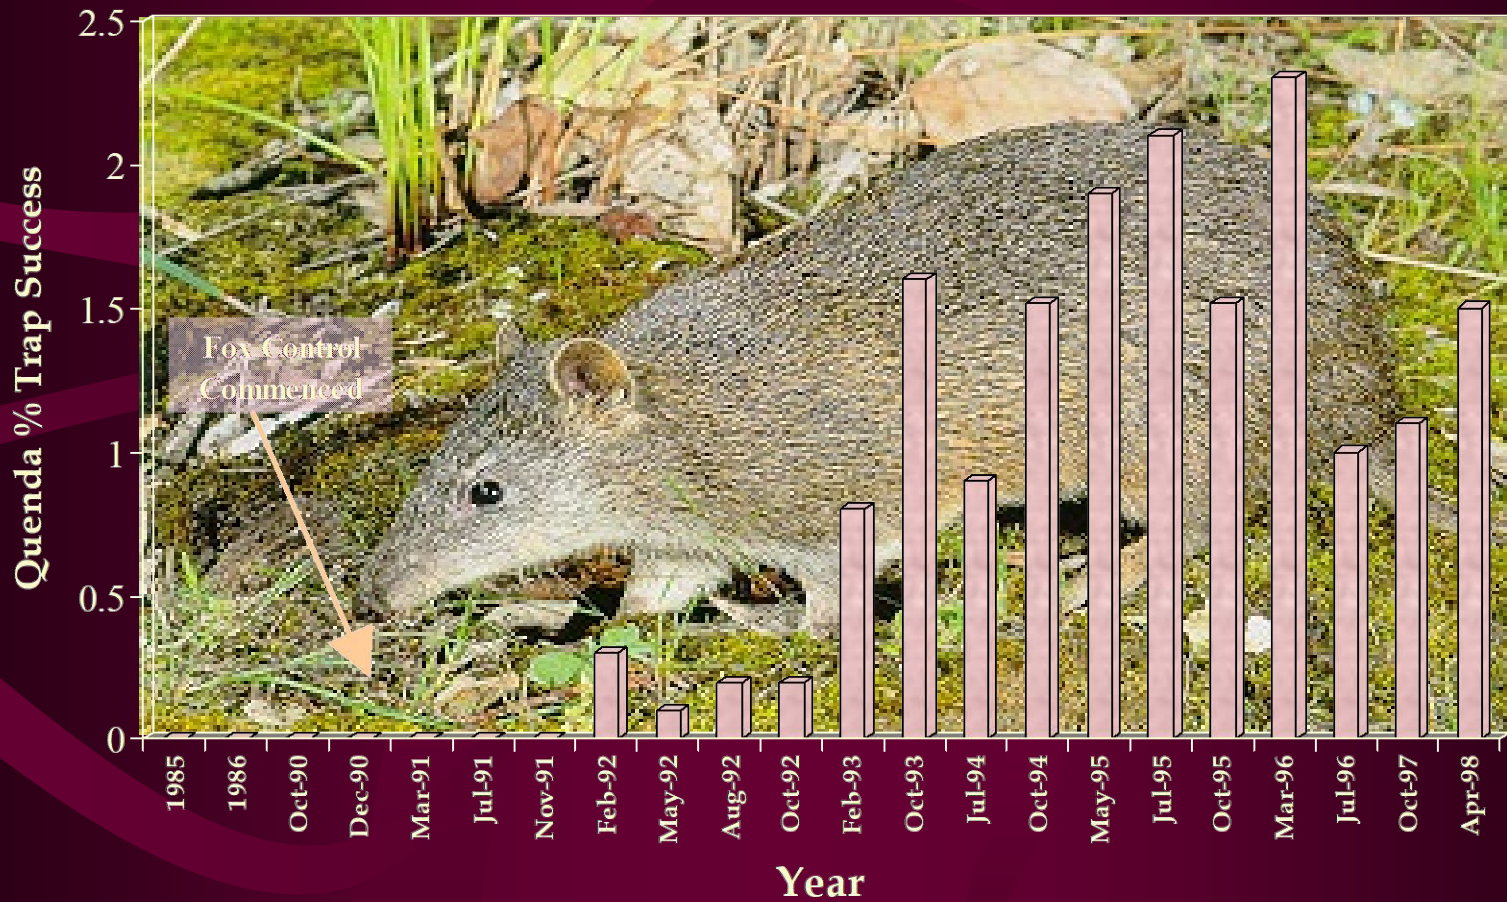

Predicted
Salinity
Risk
Areas

Species Extinctions Since European Settlement in 1829

(After Armstrong and Abbott, 1995)

Recent Mammal Extinction (Australia Leads the World)

Kingston Timber Harvesting Study - Trap Success Rates for all Medium Sized Mammals (Woylie, Quenda, Chuditch, Bt Possum) along Road Transects

Kingston Timber Harvesting Study - Trap Success Rates for Woylies Along Road Transects

The Impact of Fox Control on Chuditch at Batailling forest

Numbat Sightings in Dryandra Forest

Ringtail Possum and Brushtail Possum spotlight sightings at Leschenault Peninsula

Brushtail Possum Response to Fox Control (Batalling Forest Block)

Quenda Response to Fox Control (Batalling Forest Block)

Tammar Wallaby Sightings (Tutanning Nature Reserve)

Western Shield Benefits - Feral Predator Control and Rock Wallaby Population Responses - Mount Caroline -