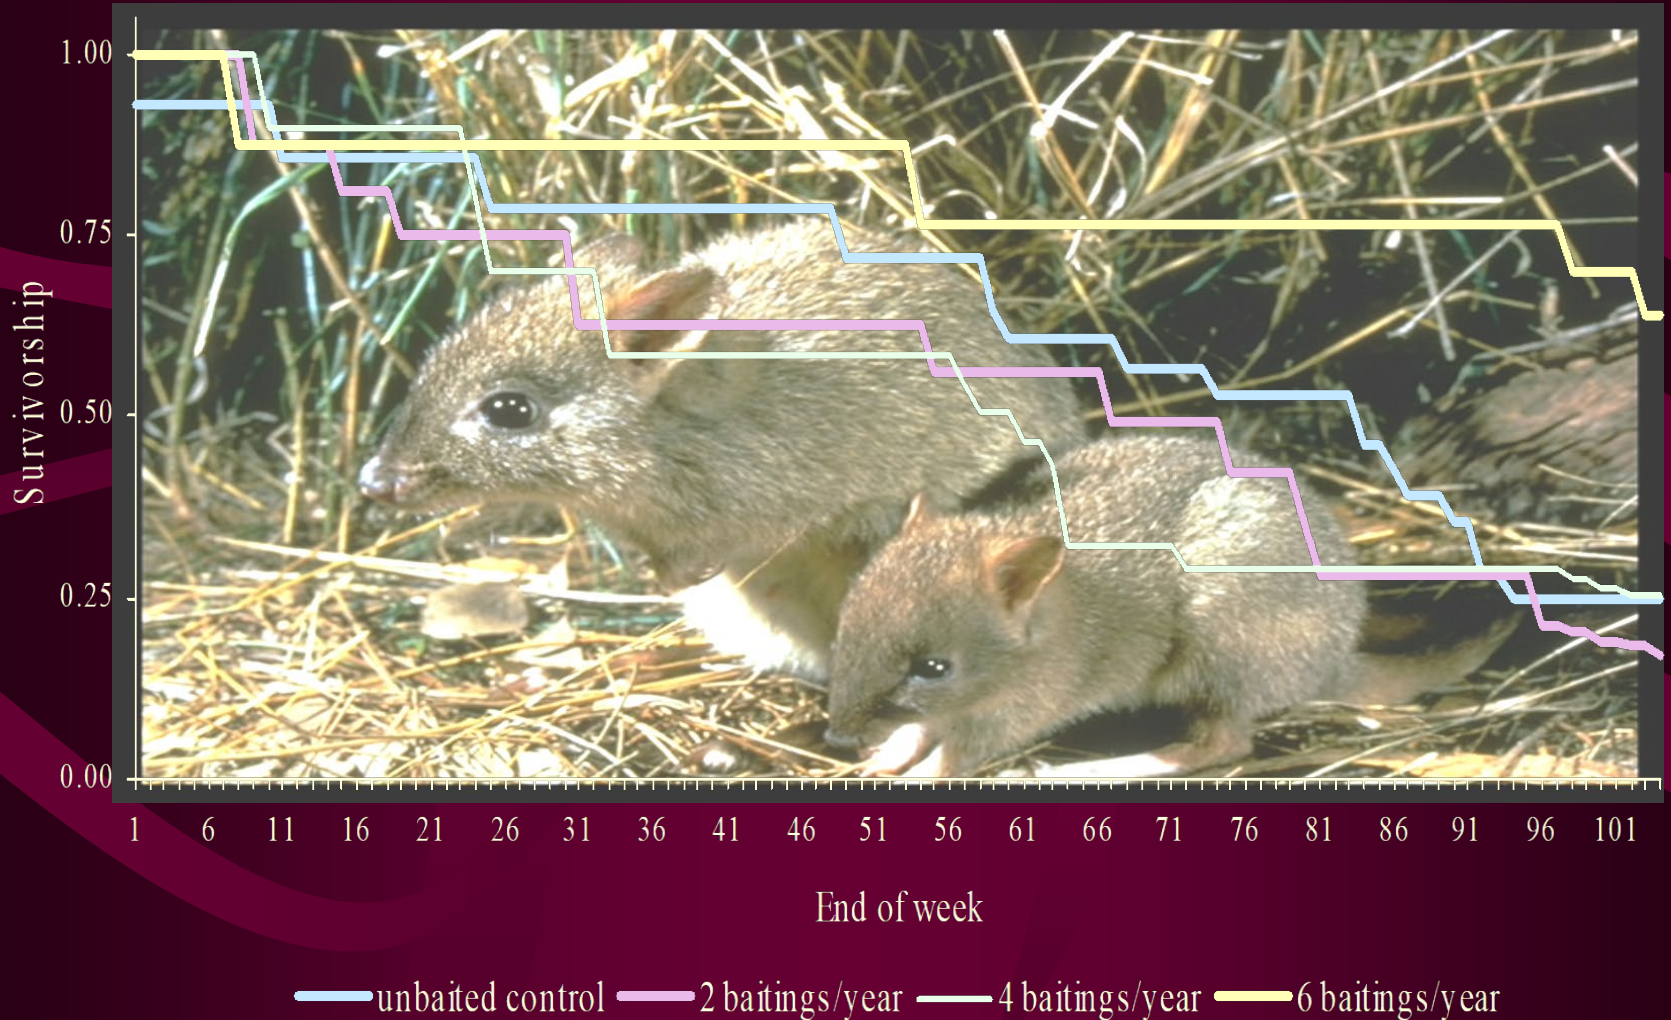

**Woylie survivorship, perimeter sites
(at interface with agricultural land)
1 January 1996 - 29 December 1997**