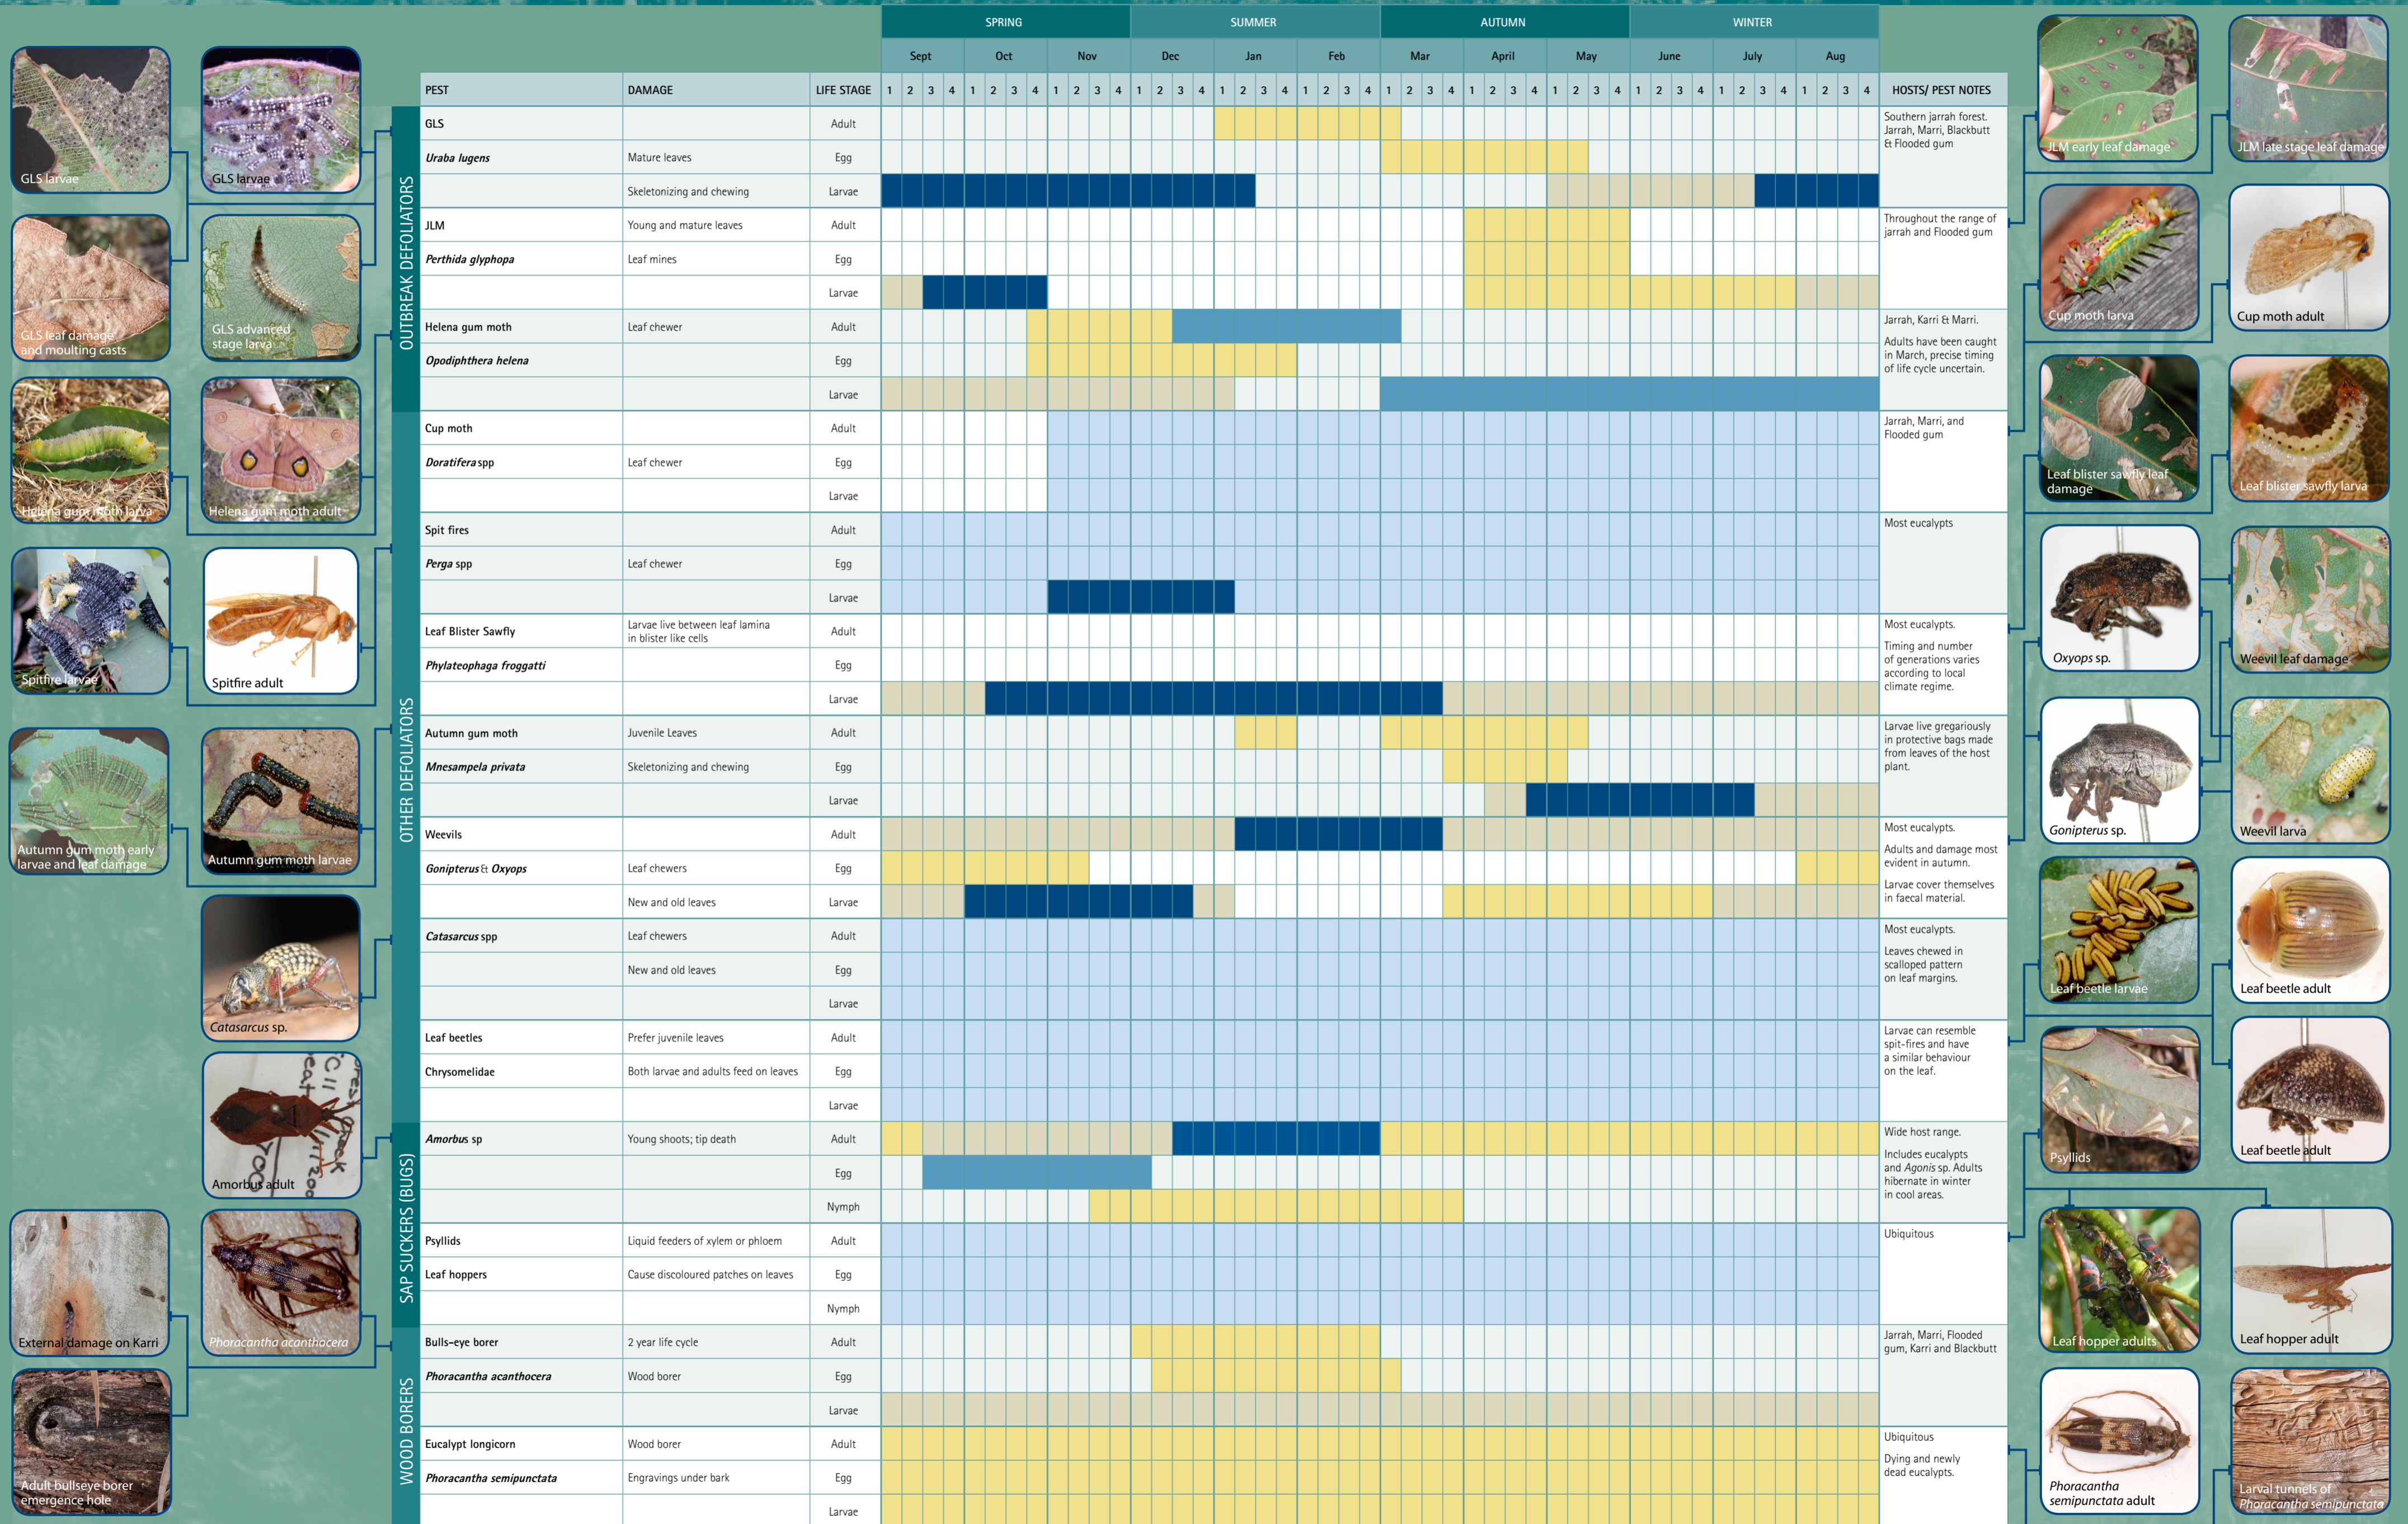

Common insect pests of Western Australia's Southern Jarrah Forests

Presence Damage period High damage period Uncertain Multiple species with differing life cycles