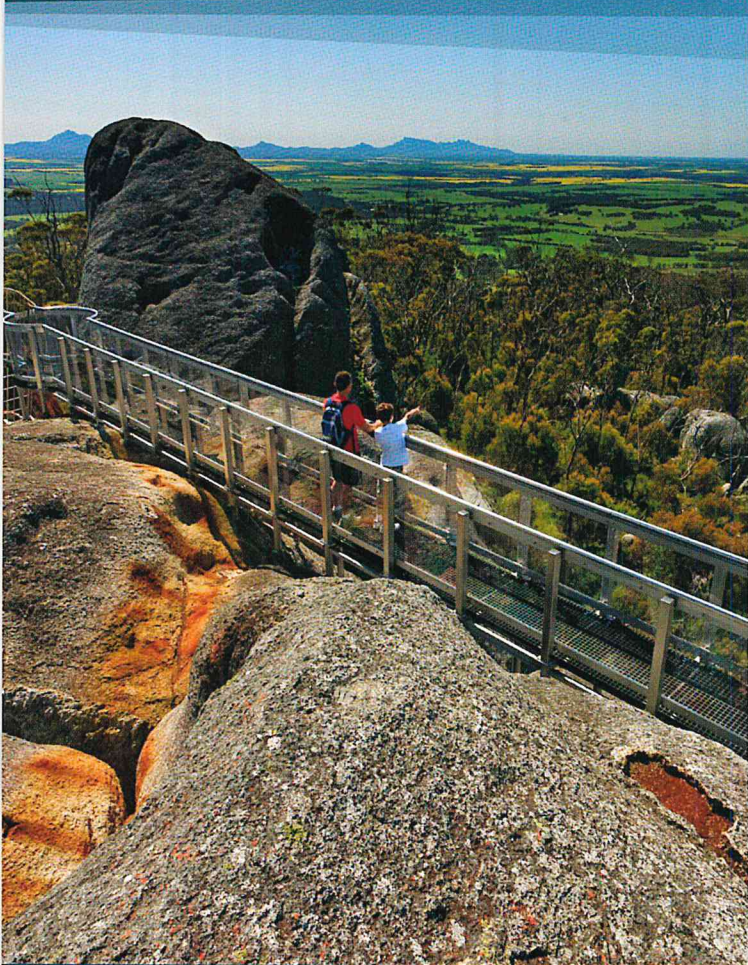

The **best** Western Australia
national park information

Explore Parks WA

exploreparks.dbca.wa.gov.au

Department of Biodiversity,
Conservation and Attractions

**PARKS AND
WILDLIFE
SERVICE**