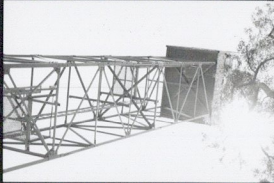

15-12-94

KODAK 5053 TMY

19

KODAK 5053 TMY

20

KODAK 5053 TMY

21

KODAK 5053 TMY

22

KODAK 5053 TMY

23

KODAK 5053 TMY

12 18A KODAK 5053 TMY

19 13 19A KODAK 5053 TMY

20 14 20A KODAK 5053 TMY

21 15 21A KODAK 5053 TMY

22 16 22A KODAK 5053 TMY

23 17 KODAK 5053 TMY