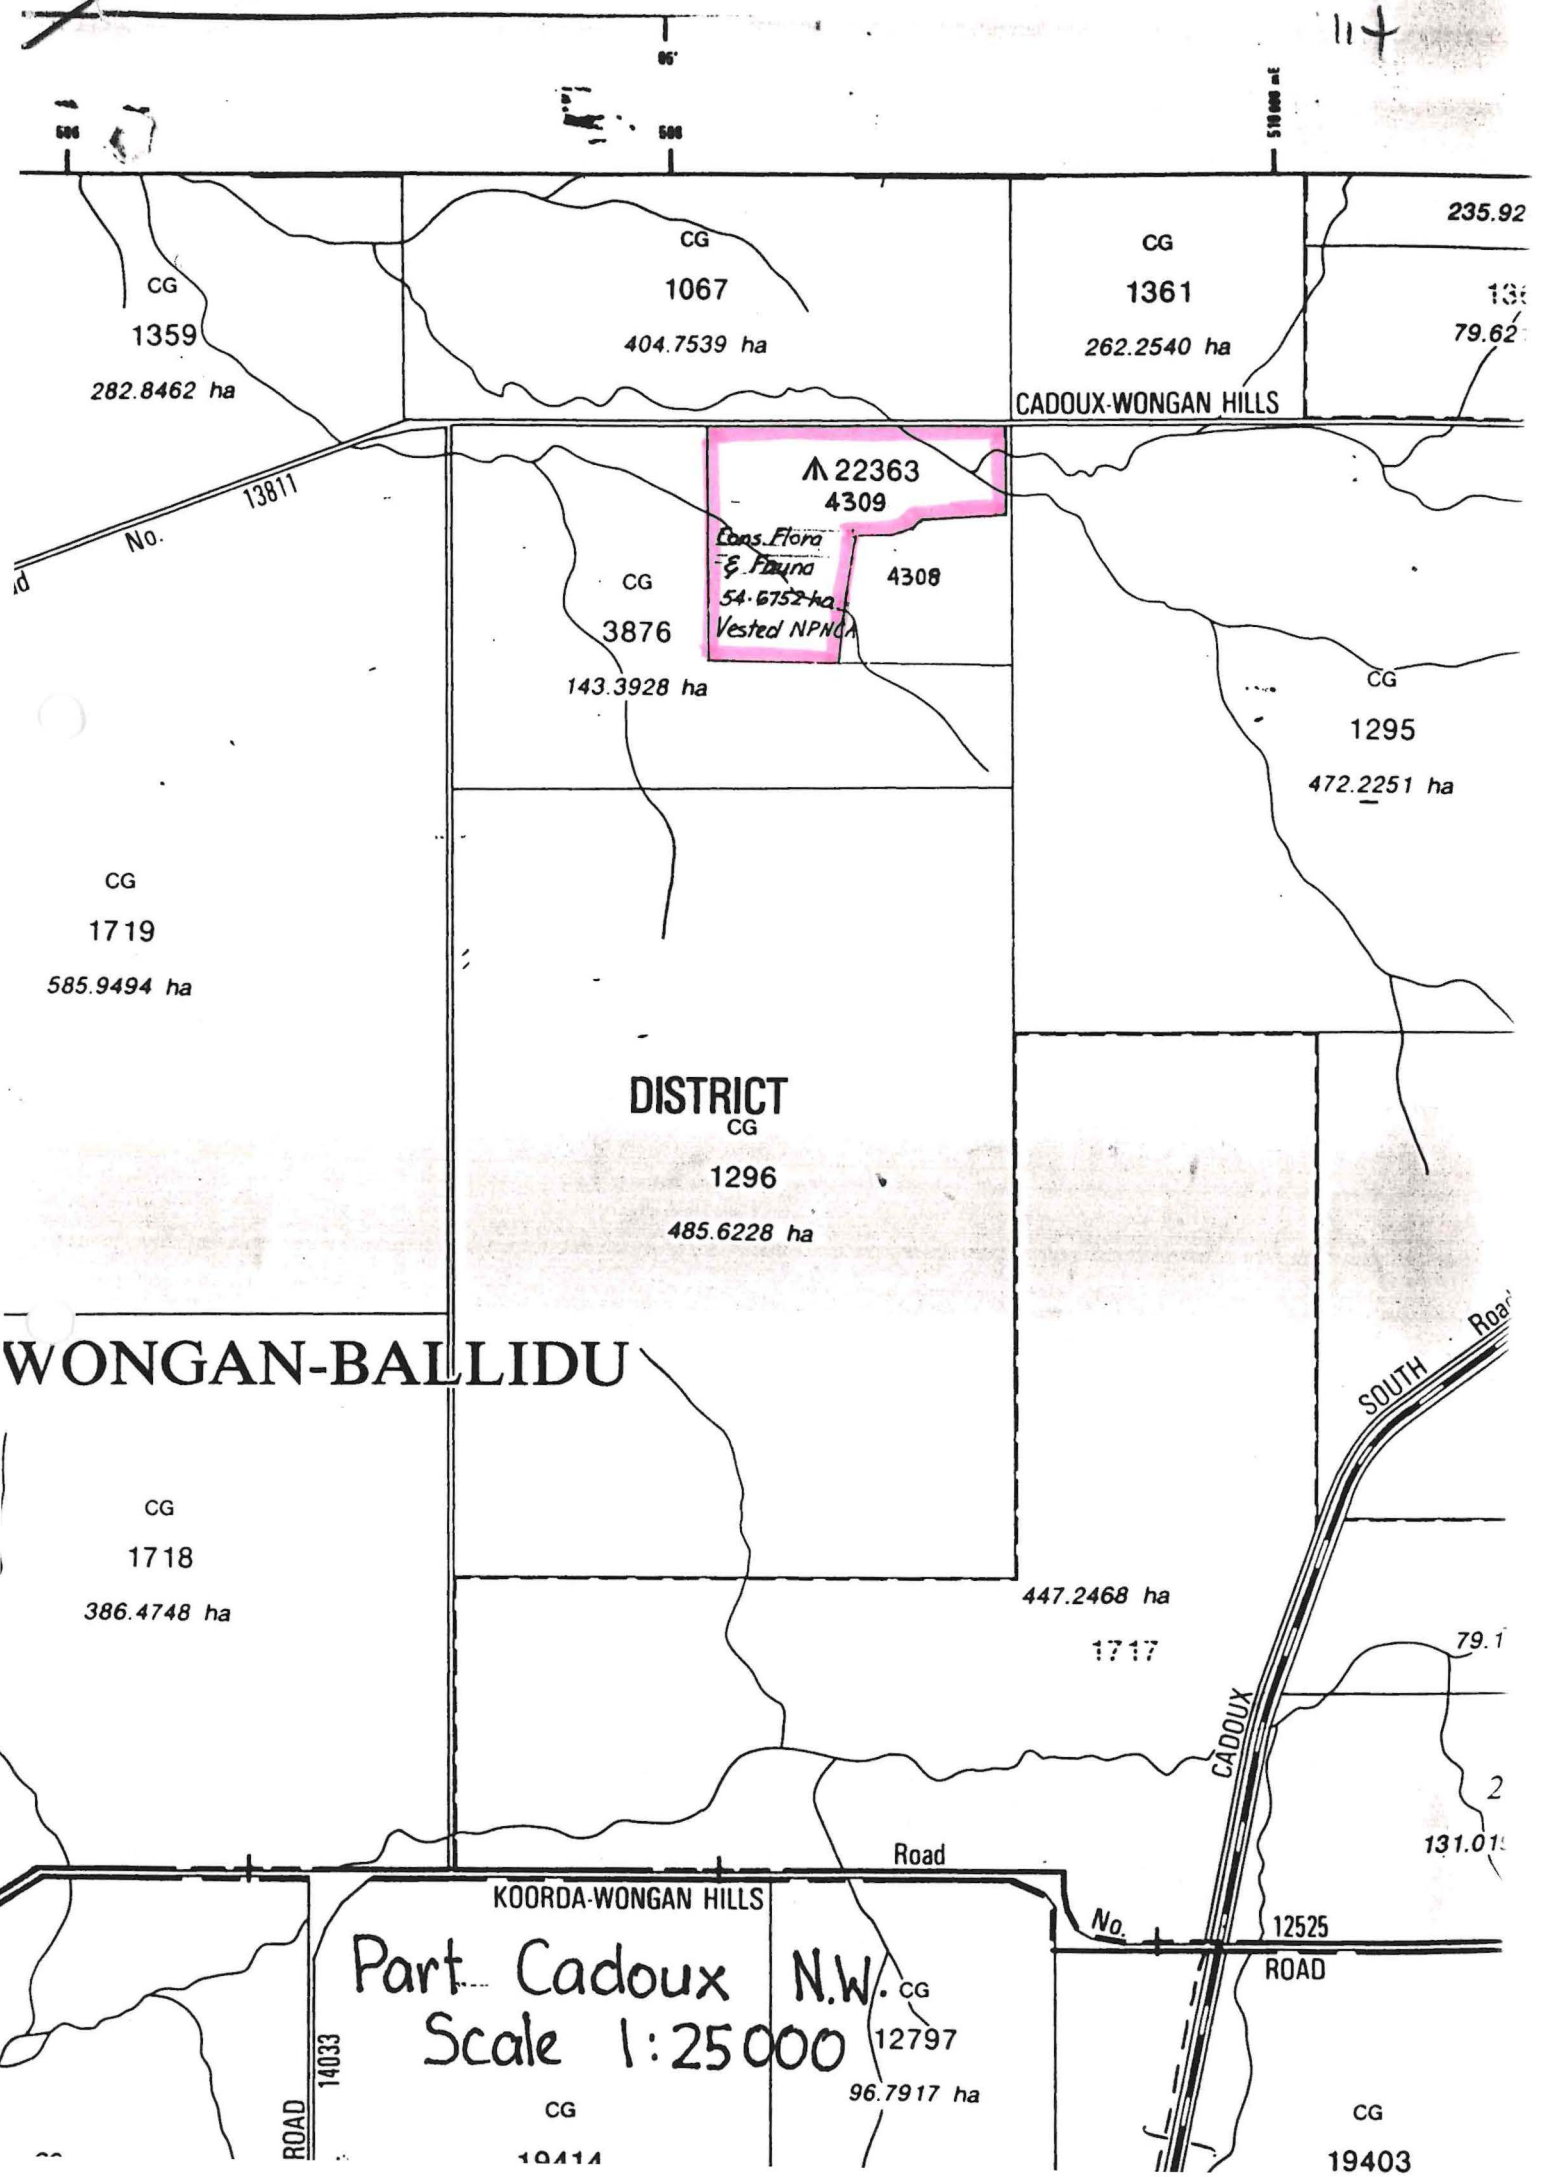

**RESERVE GAZETTAL ACTION SHEET
FOR REGIONS AND DISTRICTS**

LANDS CLERK: Attach a copy of a map and forward to the following:

1. **REGIONAL MANAGER:**
CENTRAL FOREST, MIDWEST, GOLDFIELDS, KIMBERLEY, SWAN REGION
PILBARA, SOUTH COAST, SOUTHERN FOREST, WHEATBELT ✓
2. **DISTRICT MANAGER:** Merredin ✓
3. **DISTRICT WILDLIFE OFFICER:** Merredin ✓
4. **CLERK WOODVALE** ✓
5. **O.I.C. INVENTORY BUNBURY/KELMSCOTT/MANJIMUP**

MAP REFERENCE: Cardross NW. 1:25,000

SHIRE: Wongan Ballidu

S. West
LANDS CLERK
 09 367 0221

22/12/92
DATE

Map missing 10/8/92

114

CG
1359
282.8462 ha

CG
1067
404.7539 ha