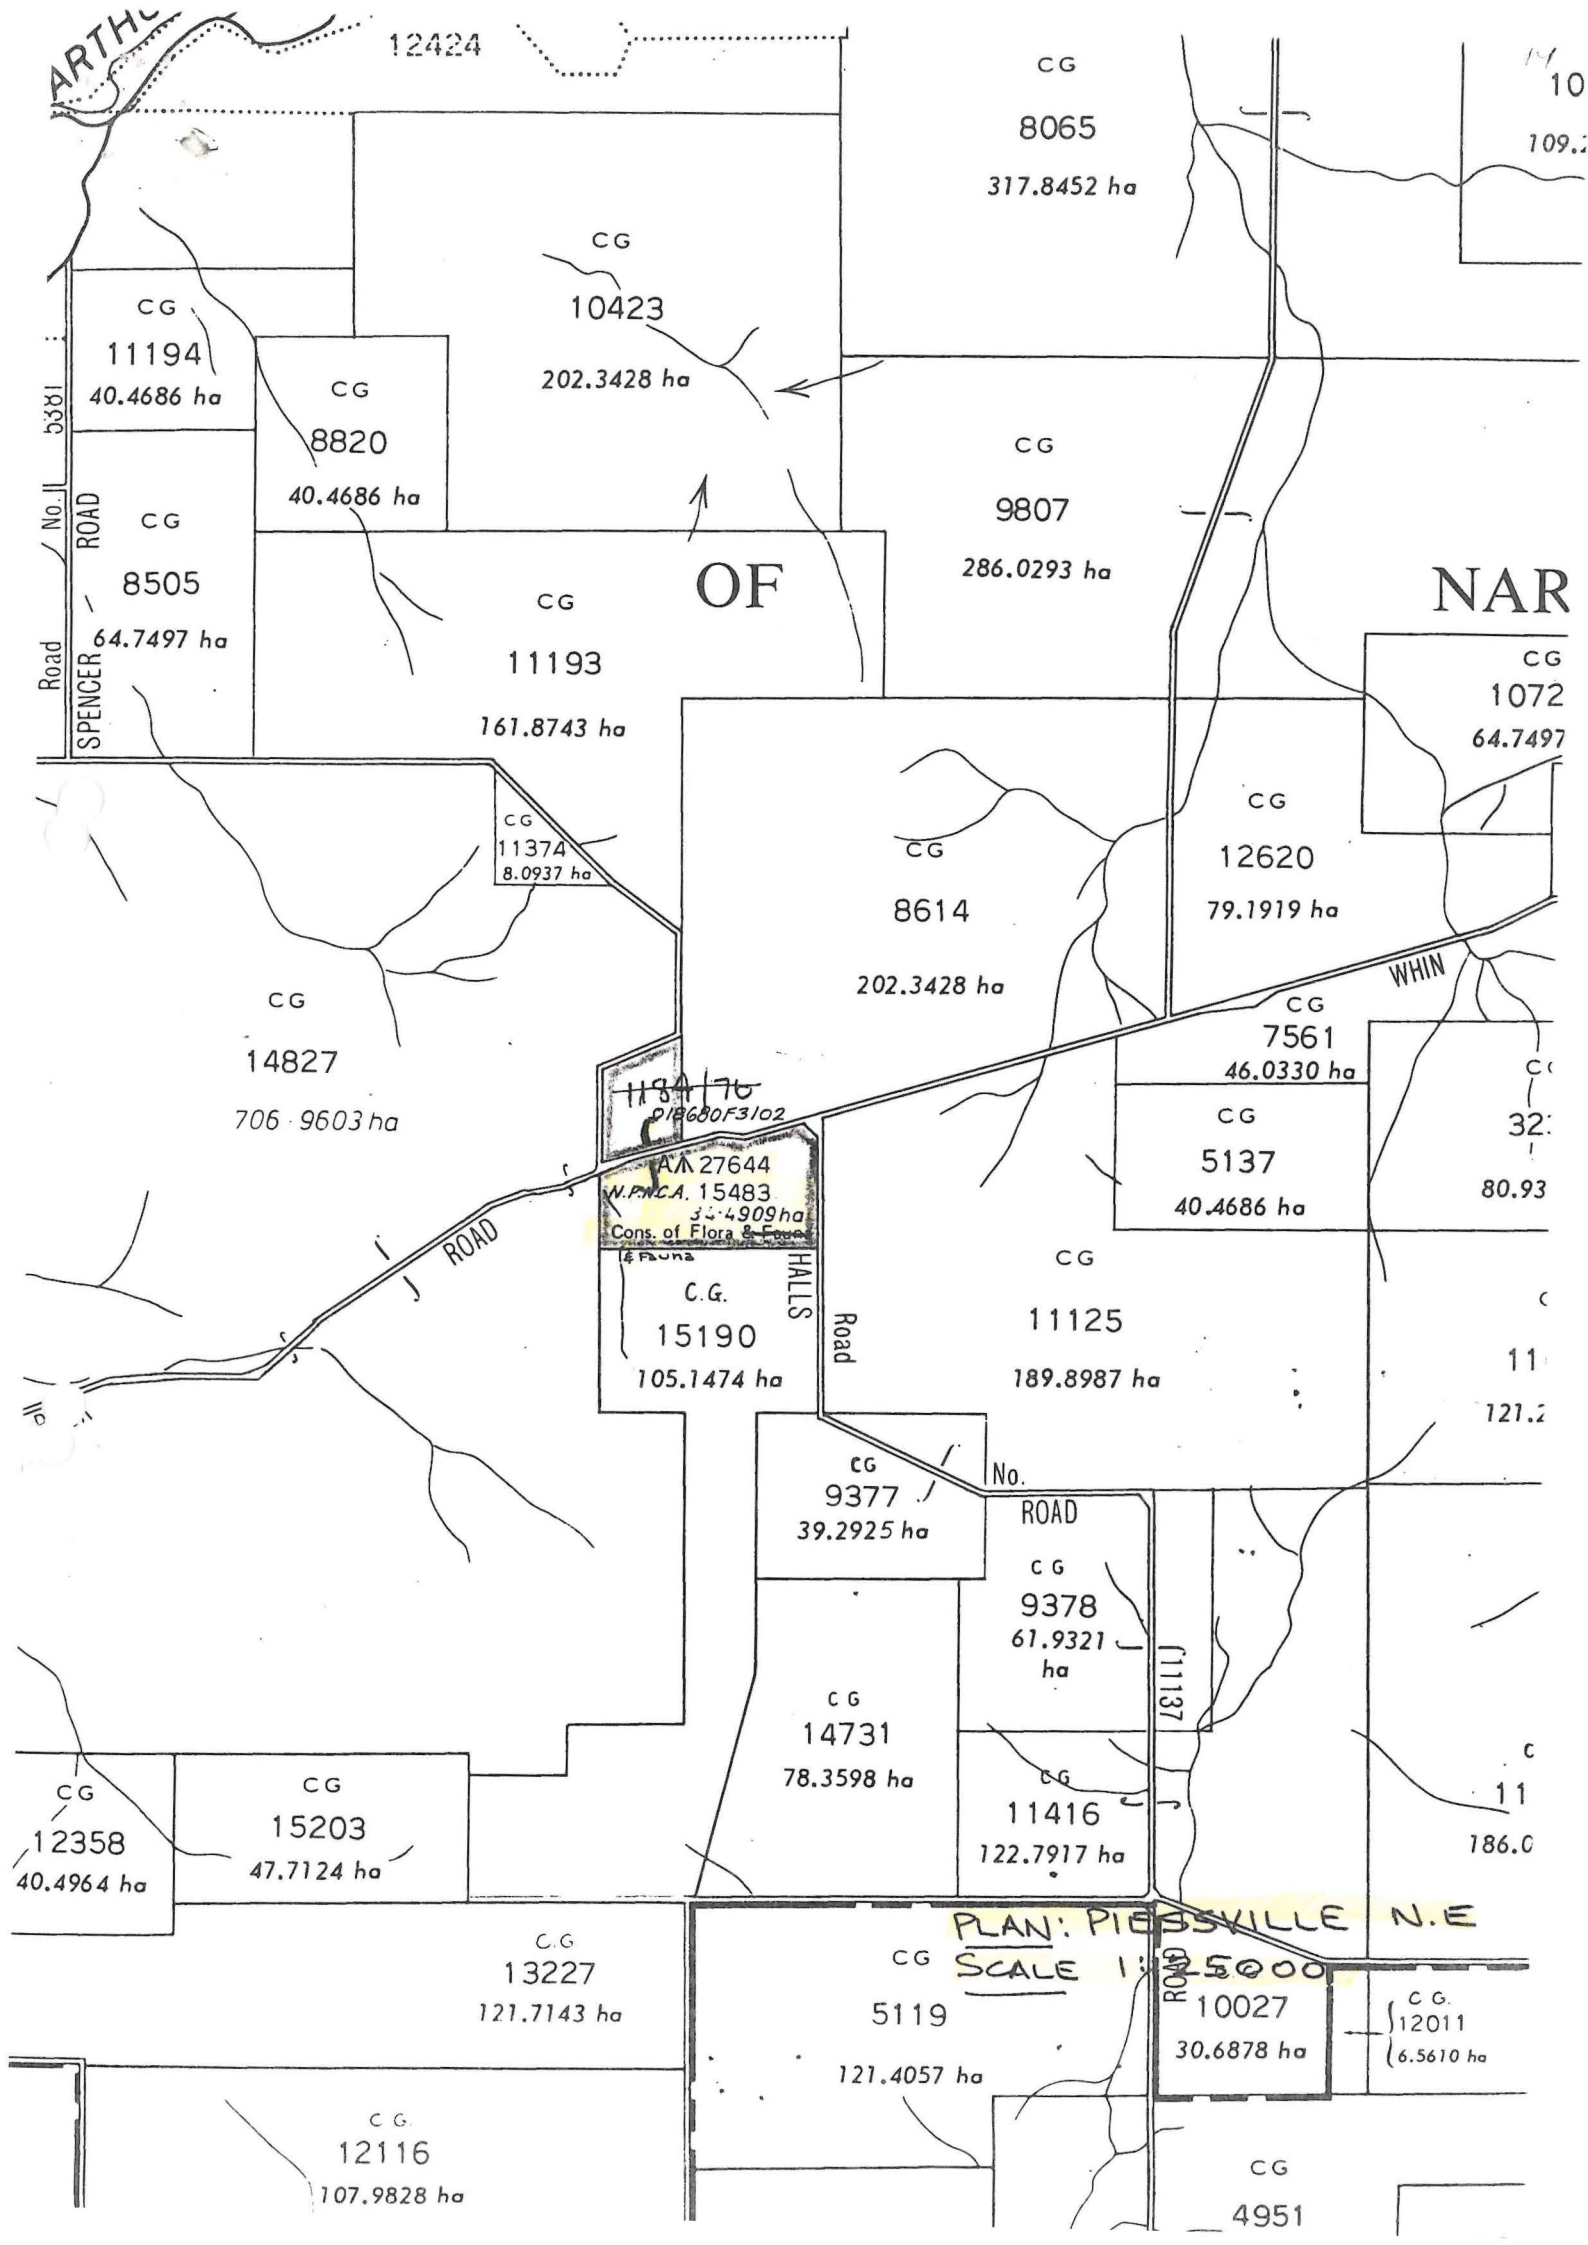

12424

CG

8065

317.8452 ha

CG

10423

202.3428 ha

CG

11194

40.4686 ha

CG

8820

40.4686 ha

CG

8505

64.7497 ha

CG

11193

161.8743 ha

CG

9807

286.0293 ha

OF

NAR

CG

1072

64.7497

CG

11374

8.0937 ha

CG

8614

202.3428 ha

CG

12620

79.1919 ha

CG

7561

46.0330 ha

CG

14827

706.9603 ha

1184176
P/B680F3102

A.A. 27644
N.P.N.C.A. 15483
34.4909 ha
Cons. of Flora & Fauna

C.G.

15190

105.1474 ha

CG

11125

189.8987 ha

CG

9377

39.2925 ha

No.

ROAD

CG

9378

61.9321 ha

CG

14731

78.3598 ha

CG

11416

122.7917 ha

CG

12358

40.4964 ha

CG

15203

47.7124 ha

CG

13227

121.7143 ha

CG

5119

121.4057 ha

(11137

ROAD

10027

30.6878 ha

CG

12011

6.5610 ha

CG

12116

107.9828 ha

CG

4951

PLAN: PIEBSVILLE N.E

SCALE 1:25000