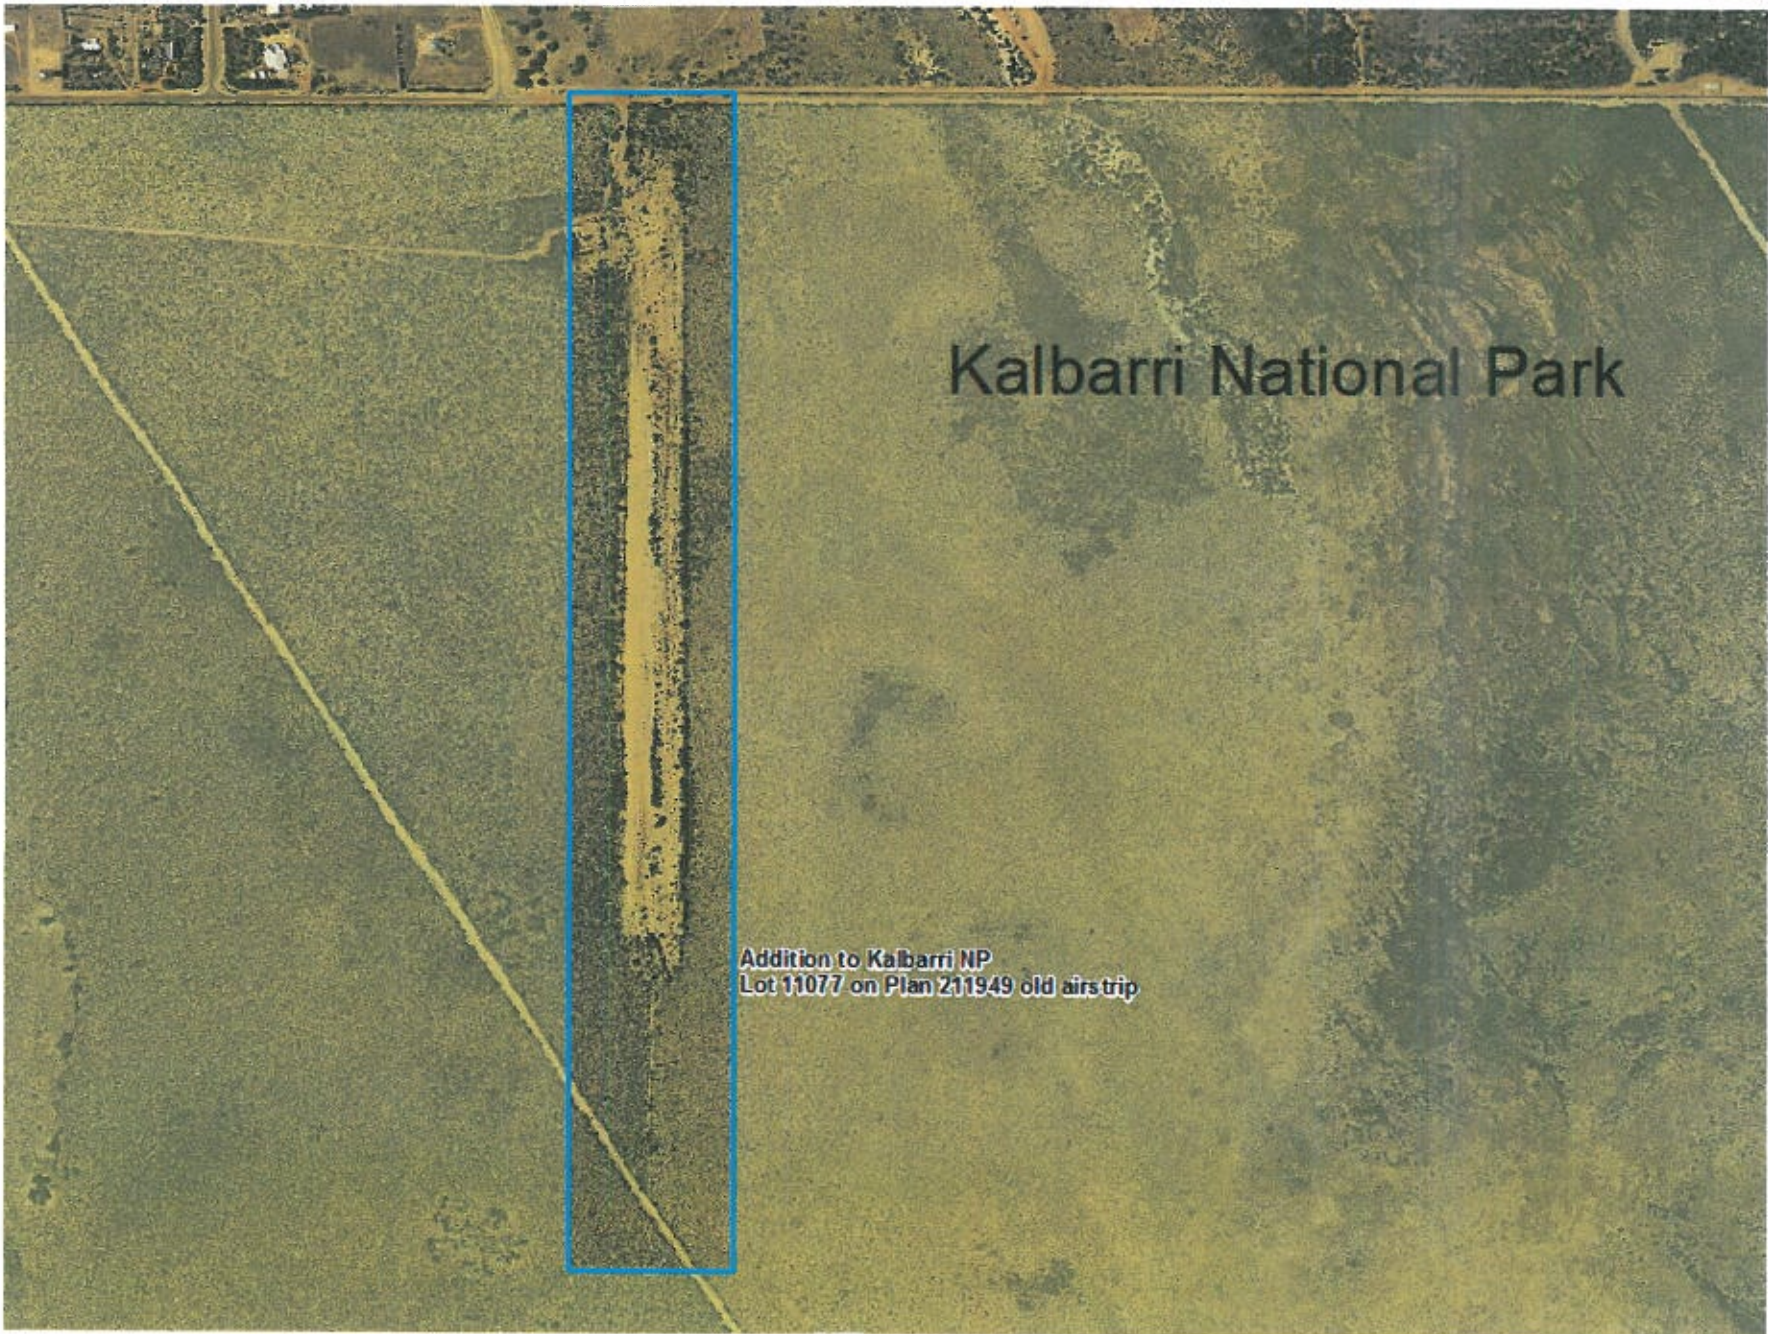

Kalbarri National Park

Addition to Kalbarri NP
Lot 11077 on Plan 211949 old airstrip