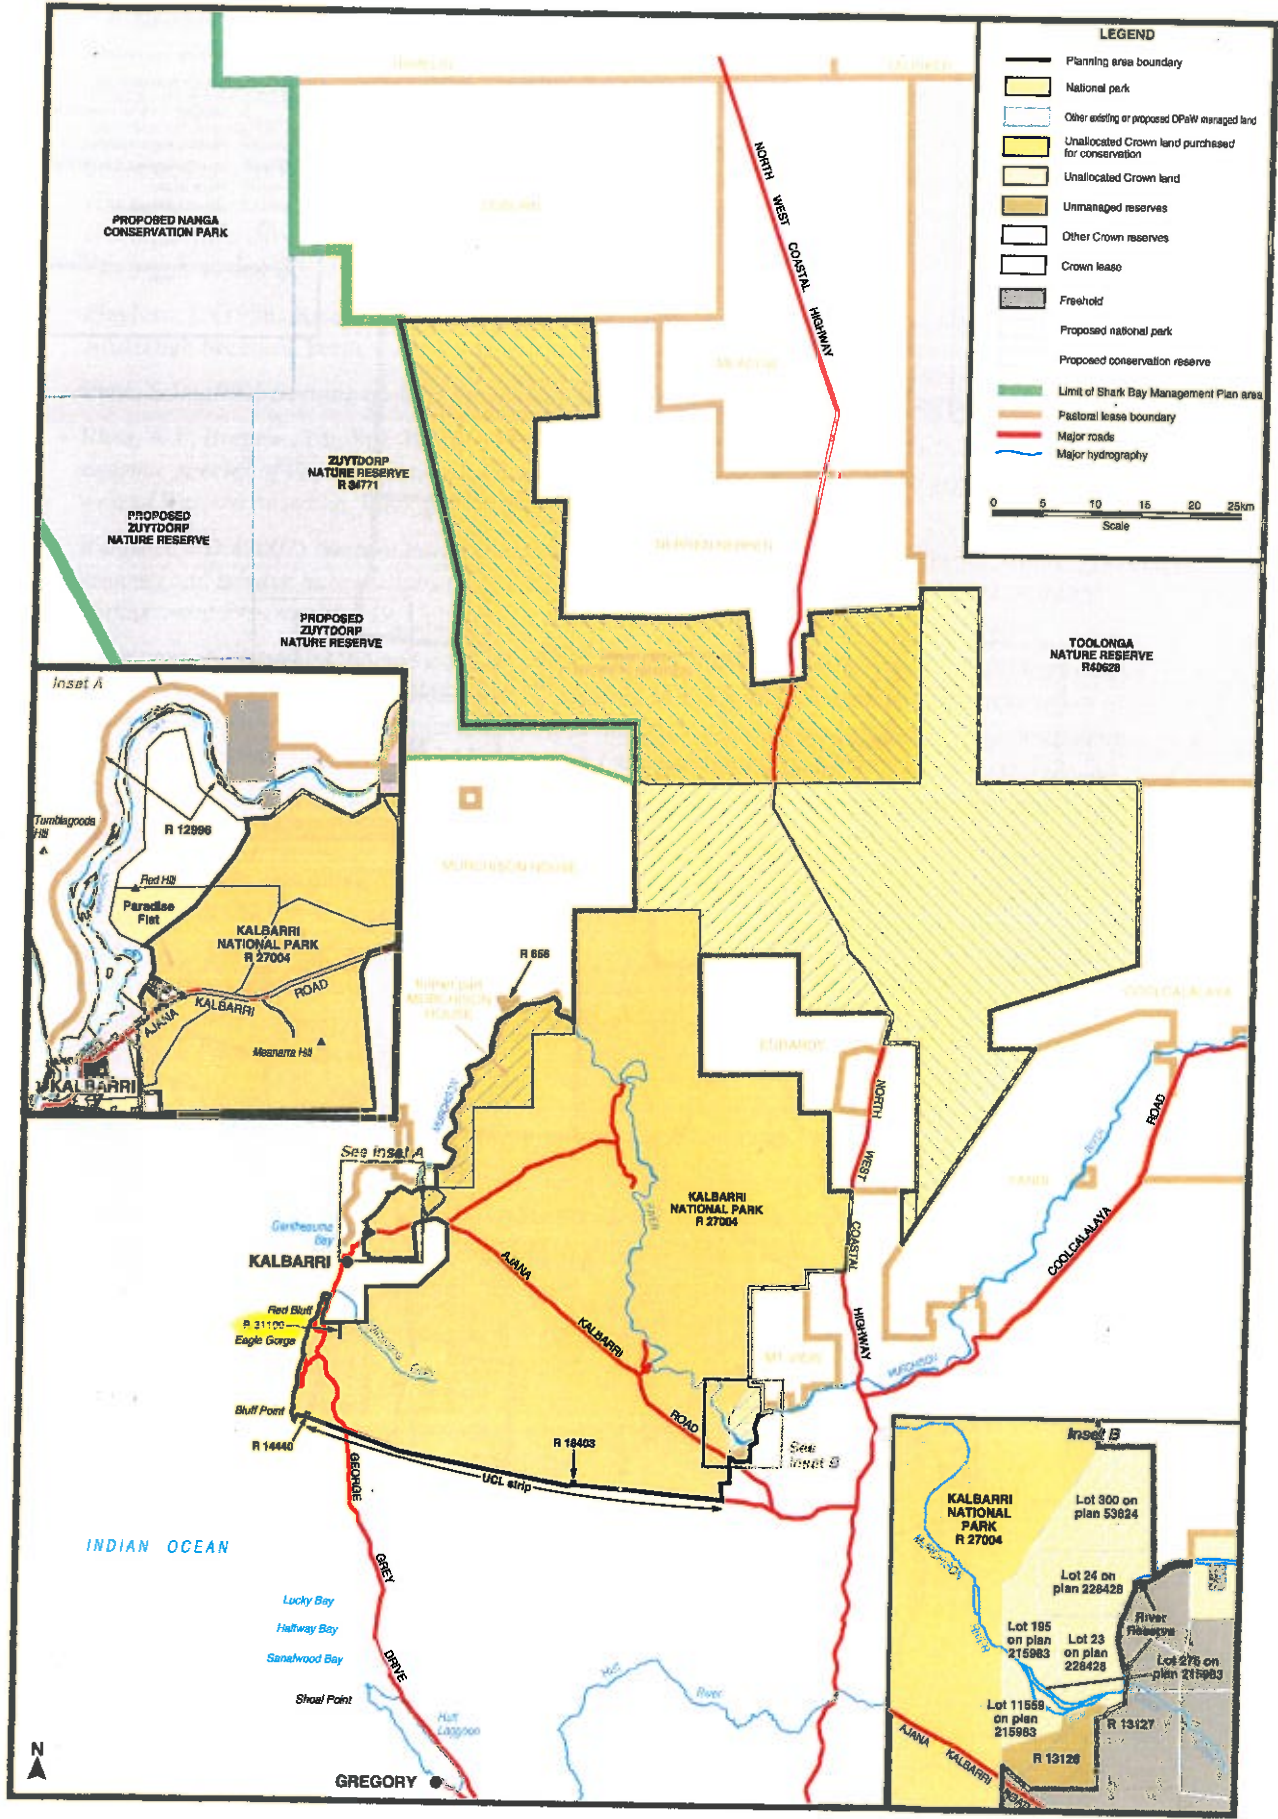

Map 2 Existing and proposed tenure