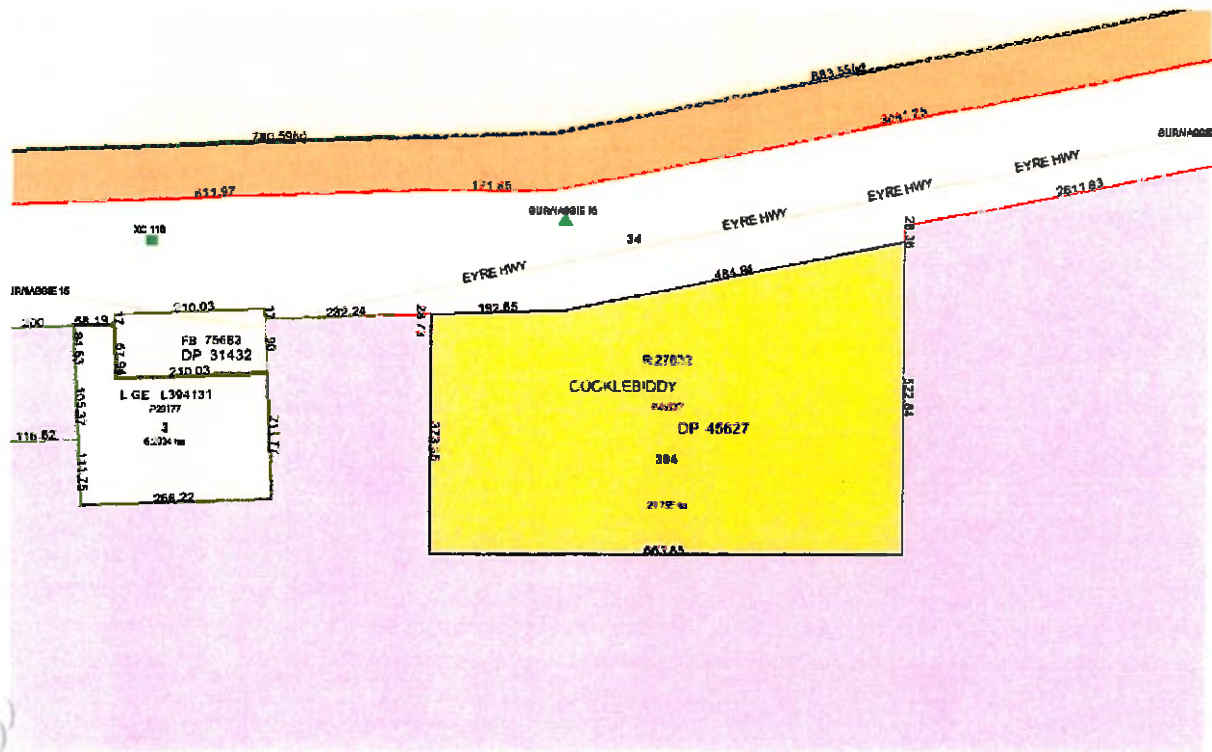

R22055 cancelled.

Now included into R27632 (Nuytsland Nature Reserve) – Addition of 29.755 ha.

6th November, 2014.

Total area of R27632 – 599187.755 ha

Customer Advice December 2014.

Reserve Enquiry Detail [5100L]

[Print Friendly Page](#)

Reserve Name	22055	Legal Area (ha)	29.755
Type		Status	Cancelled
Notes		Current Purpose	WATER
File Number	188739		
Additional Reserve Information	RESERVE COMPRISES LOT 304 ON DP45627 (J272733)		

Class	Responsible Agency	Date of Last Change
C	WATER & RIVERS COMMISSION	07/01/2015

Management Orders	Document	Land Use	Local Government Authority
		WATERWAY	DUNDAS, SHIRE OF

Add Item	CLT Number	Parcel Identifier	Street Address	Suburb	File Number	PIN	Area (sqm)	Map Viewer
Reserve Number	22055							

Previous Certificates of Title

Historic Crown Allotments

NURINA Location 4

Gaz Page/Document	Date	Type	Text
M819517	06/11/2014	Vesting Revoked	REVOKED
M819518	05/11/2014	Cancelled	CANCELLED
J272733	04/05/2005	Current Area	29.7550
J163919	27/01/2005	Historical Area	29.7564
H185014	03/08/1999	Vesting Revoked	REVOKED ORDER DATED 29/9/39