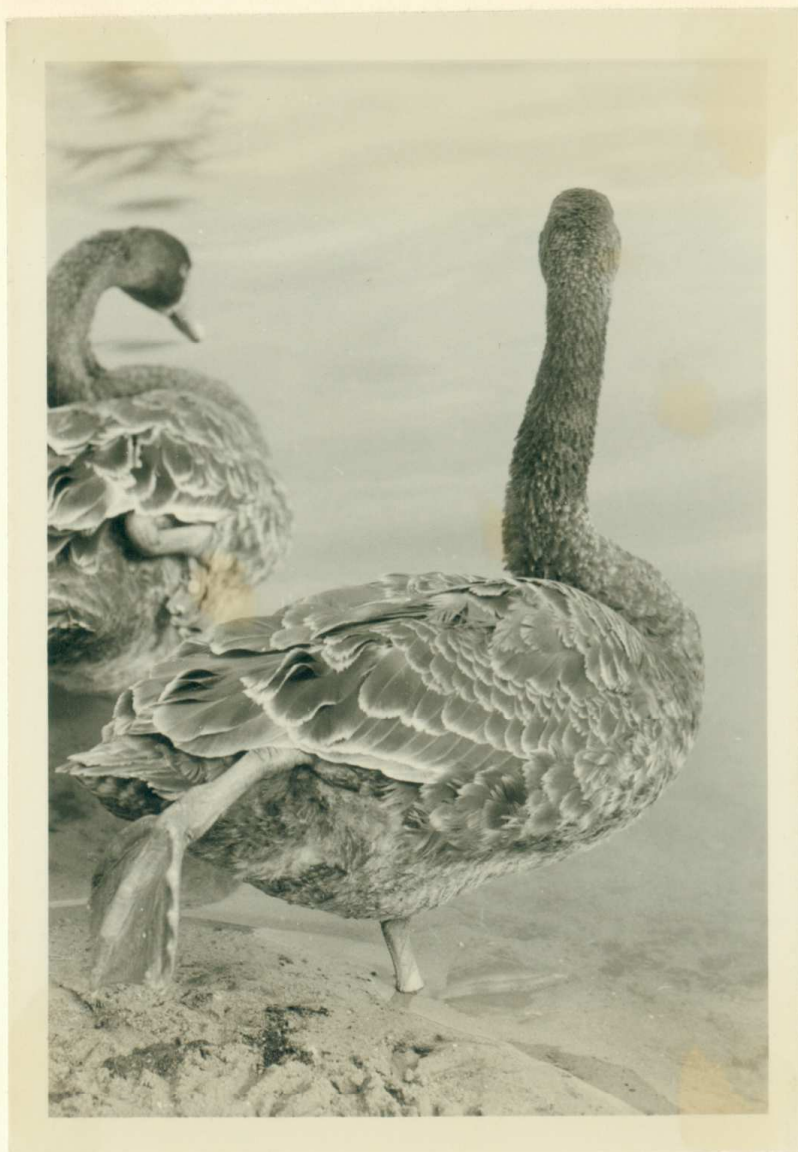

PL66

041105

122 14 CYG

No. FB 106

SECTION
.....
.....

SUBJECT
Black Swan
.....
.....

NEG. HELD J. J.

SOURCE OF NEG. ABW

DATE May 69

SIZE OF NEG. 35