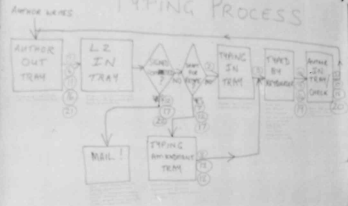

# TYPING PROCESS

# Revised Typing Process

"EXIT MAIL" PROJECT TEAM members  
at the Kelmscott office with flow  
charts before and after their project  
work.

Seated at keyboard Irene Robson,  
team leader Jacqueline O'Toole  
(dark top) and Shelley Grasby.