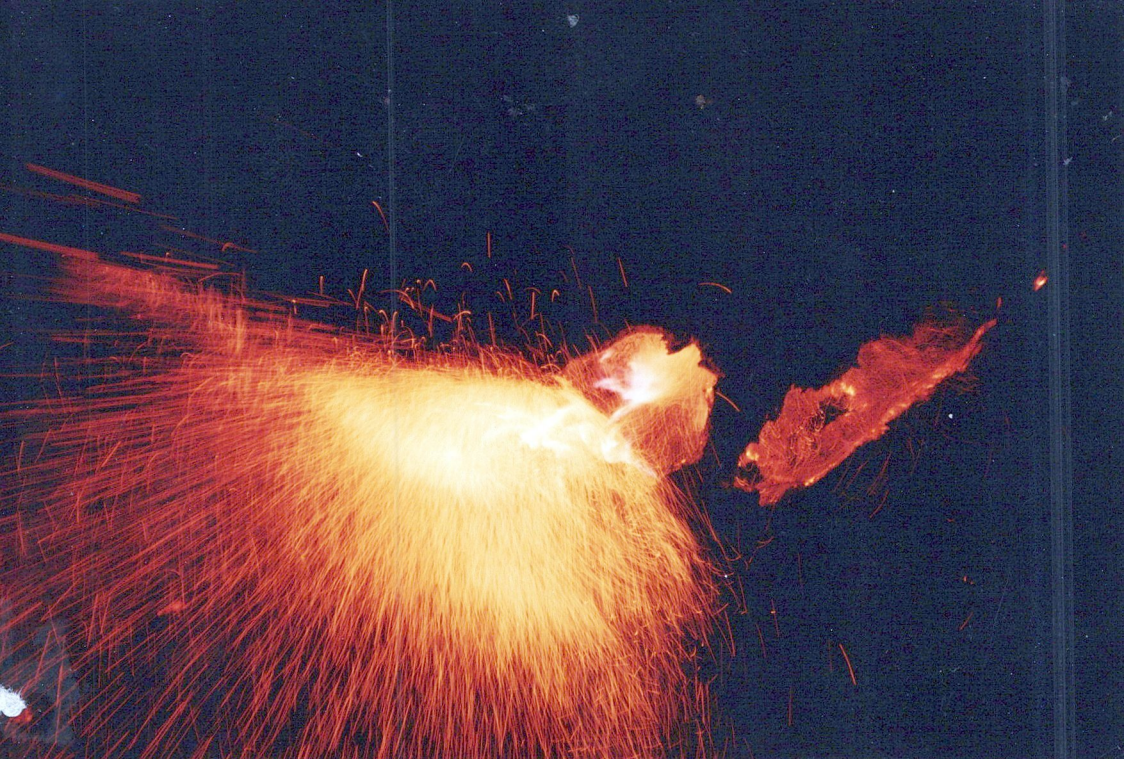

GHall

C.A.L.M

Burning Pine tree  
tops

- 1991 -

Stable

CALM  
Burning Pine tops

1991

Gfall