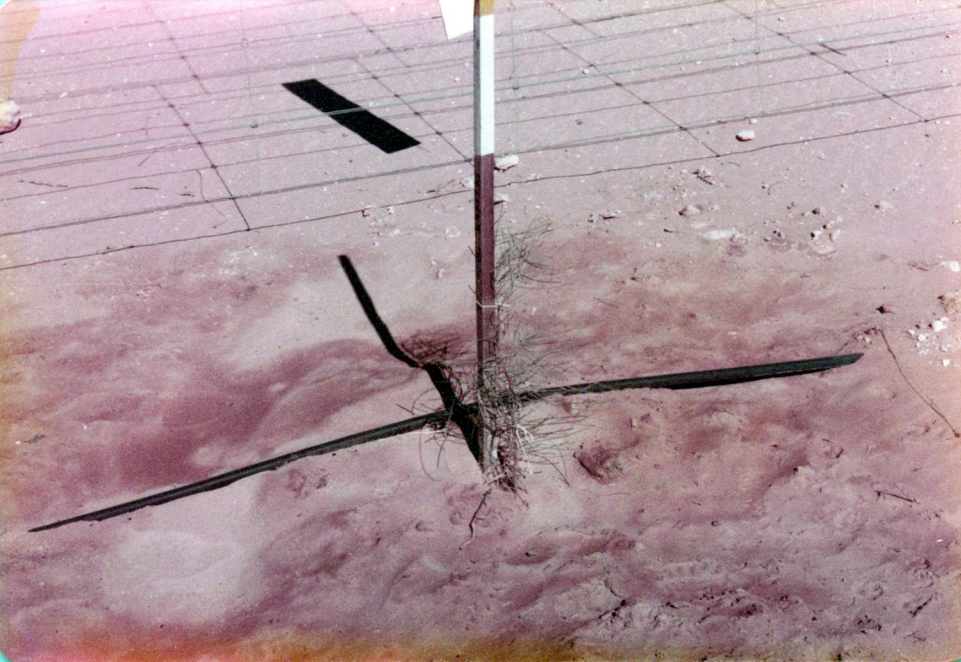

9  
JAN 70 B

JAN 70 B

(9)

CORAL BAY - CARAVAN  
PARK. Water is 33,000  
ppm T.D.S. plus small  
amount of desalinated  
water.

PRINT  
MADE  
BY  
KODAK

KODAK

10.

(10)