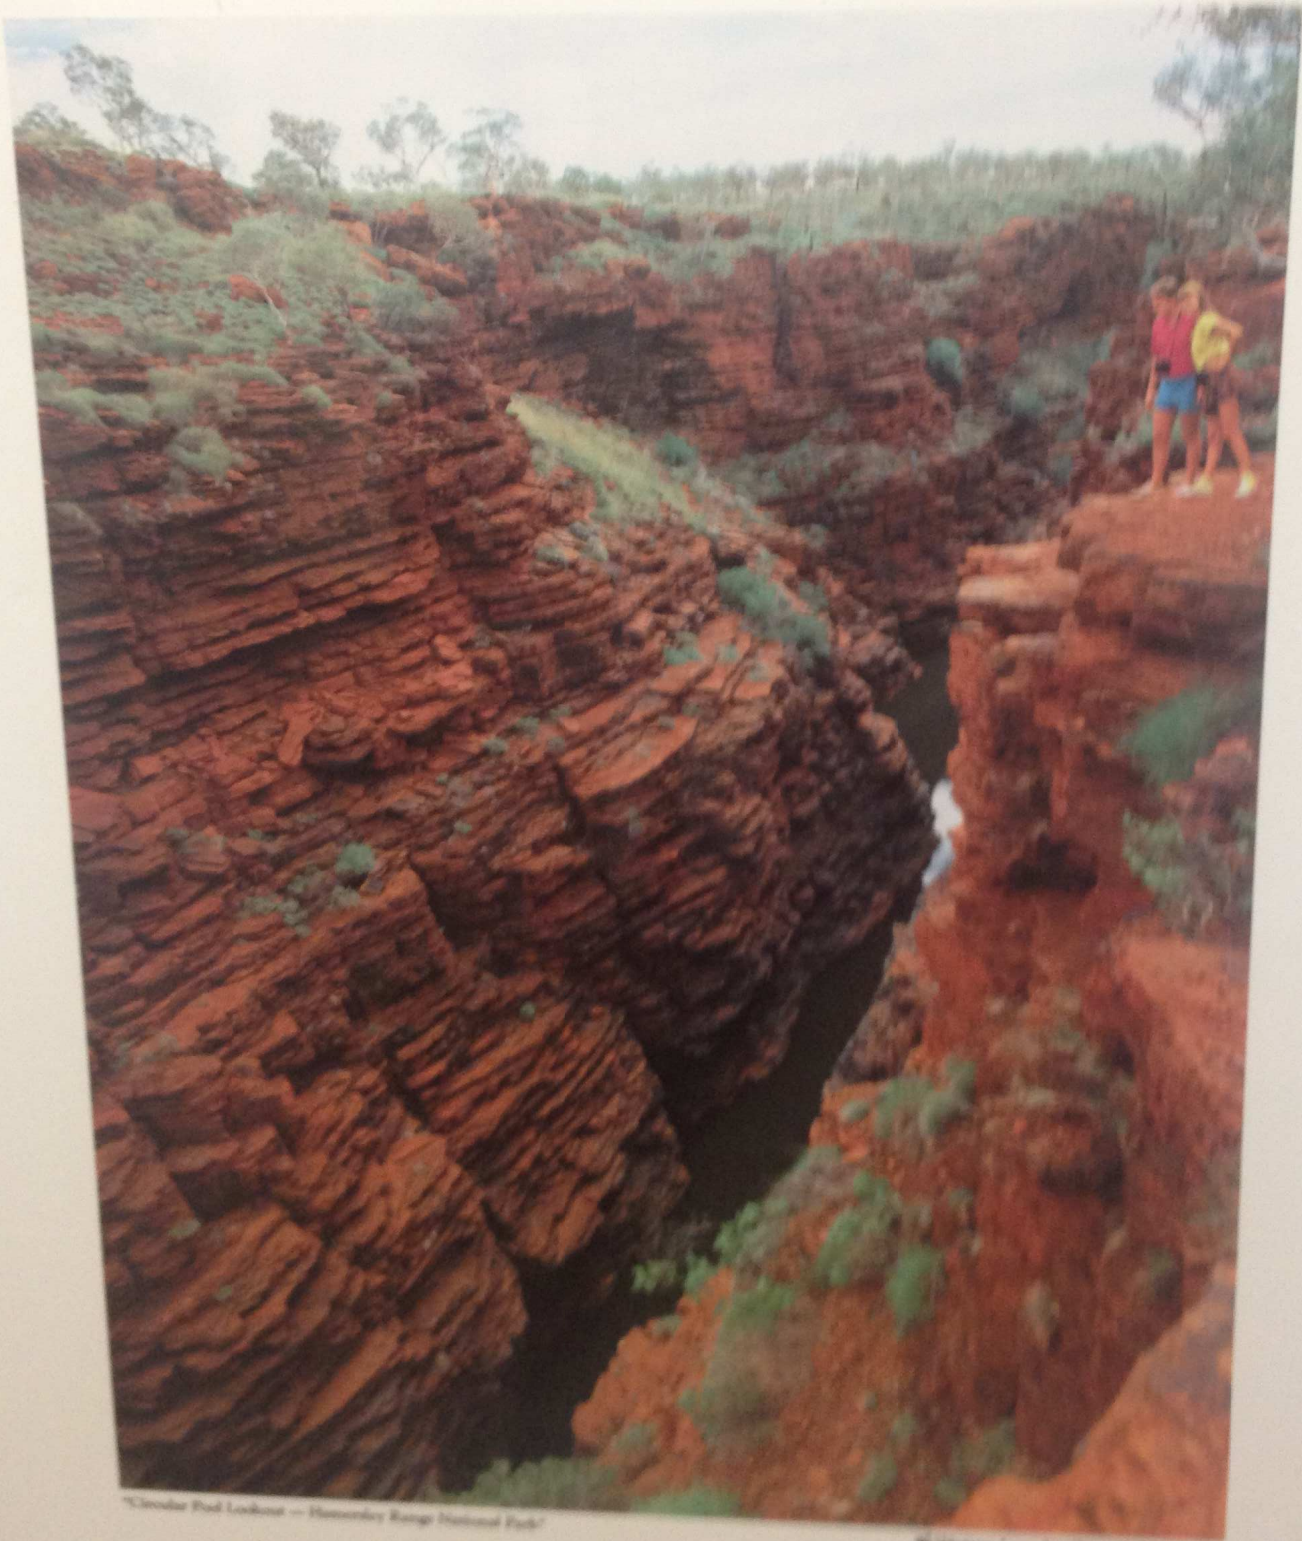

Western Australia

Australia's Golden West

"Circular Pool Lookout — Hamersley Range National Park"