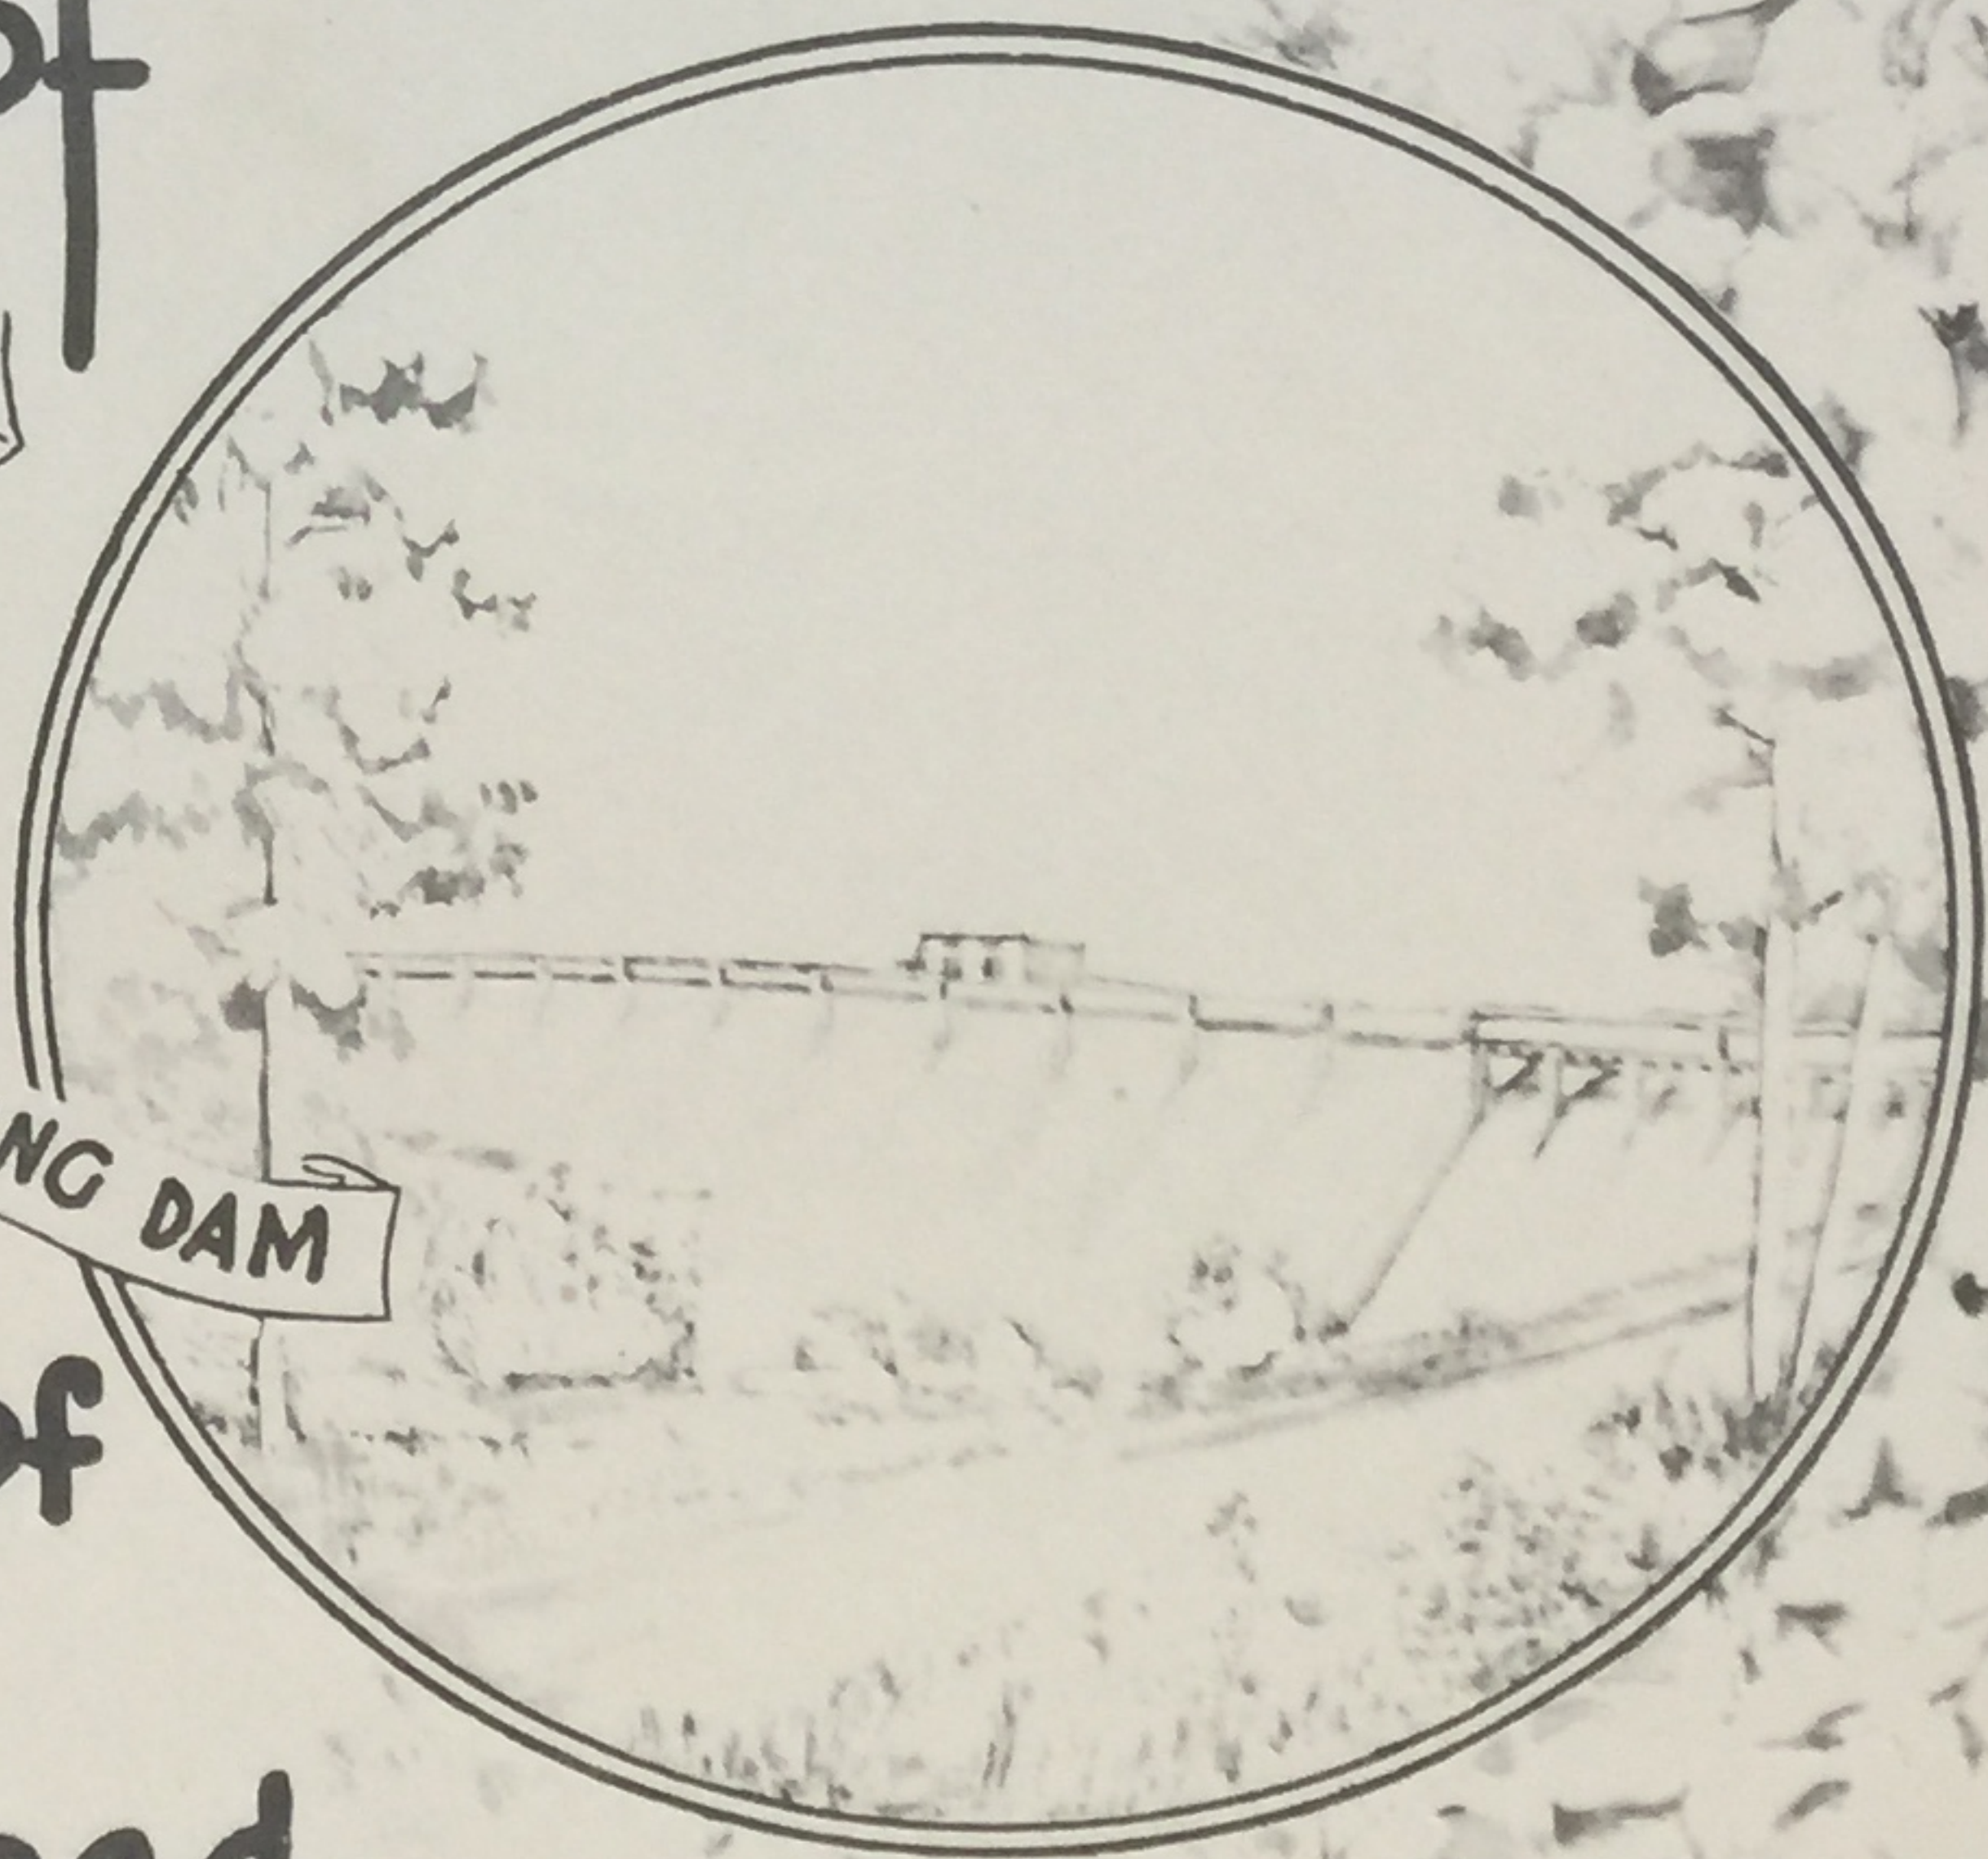

WILDFLOWERS OF WESTERN AUSTRALIA

THE PICKING
OF ALL
WILDFLOWERS
IS

Forbidden

within a 3 miles radius

of

MUNDARING WEIR

and

1 mile on either side of
the Kalamunda -
- Mundaring Weir Road.