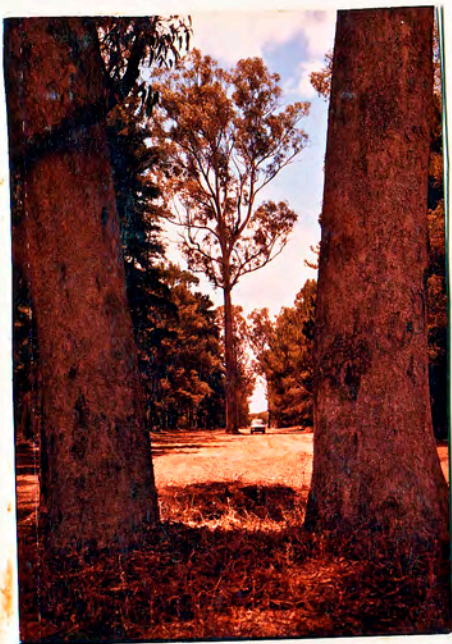

DO NOT REMOVE FROM PUBLICITY OFFICE

SERIAL No. F.D. 4751

5.

INDEX SECTION SILVICULTURE

HARDWOOD.

SUBJECT TUART TREES IN

PLANTATION LUDLOW.

TAKEN BY DW

REFERENCES 10-48

5-7

SIZE OF NEG. 6/9 Date DEC 70

PRINTS AVAILABLE