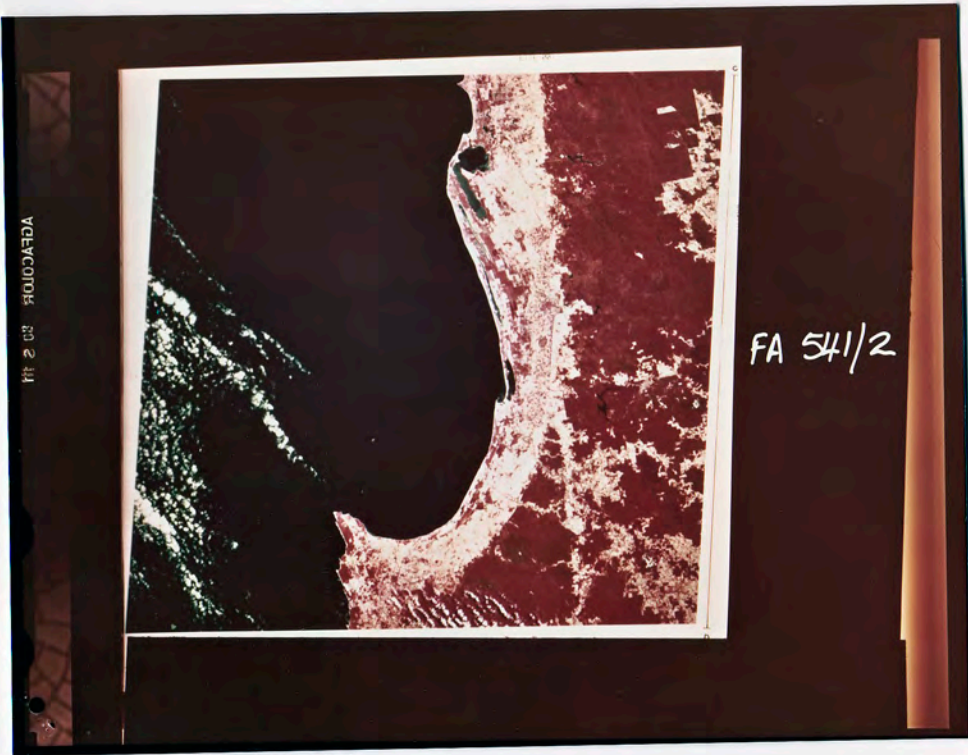

725

SERIAL No. F.D. 6185

INDEX SECTION MANAGEMENT

— GENERAL

SUBJECT Satellite shot of  
S-N forest

FA 541/2

TAKEN BY ? NASA

REFERENCES FA 541/2