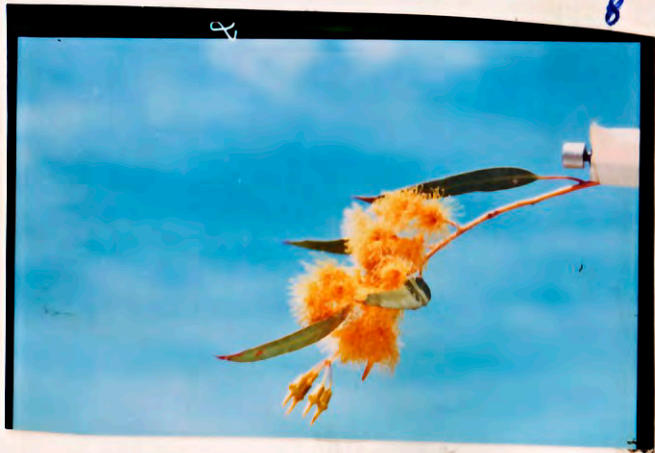

DO NOT REMOVE FROM PUBLICITY OFFICE

6

8

7

SEE OTHER CARD

SERIAL No. F.D. 5118

INDEX SECTION SILVICULTURE
PLANTING

FLOWERING TREES

SUBJECT YELLOW E.

TORQUATA FROM THE HOME
OF MR. MAURIE, CONNELLY
ST. WEMBLEY

TAKEN BY D. L. WATRINS

REFERENCES 10-230/7
also 6 & 8

SIZE OF NEG. 6/9 Date 24/10/72

PRINTS AVAILABLE .....