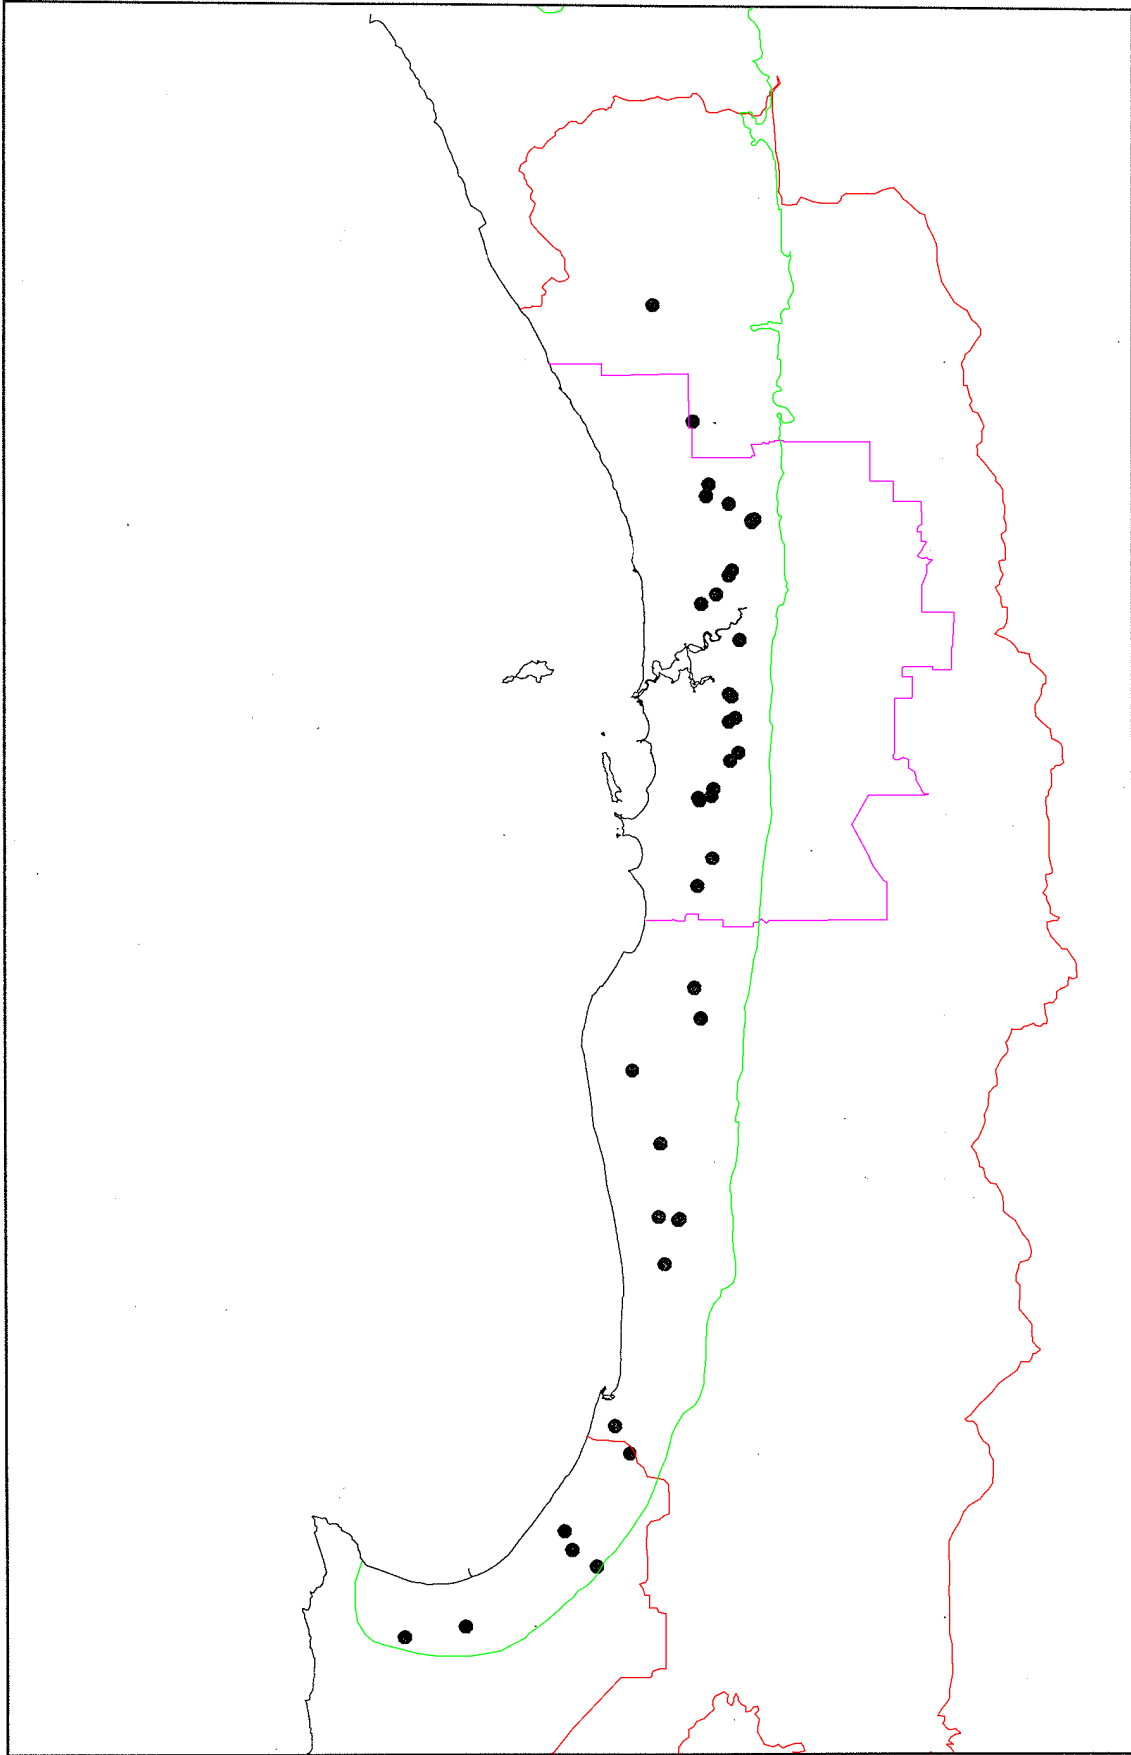

Distribution of Floristic Community Type 4

- Coastline of Western Australia
- Supergroup 2: Seasonal Wetlands
4 *Melaleuca preissiana* damplands

1:1000000