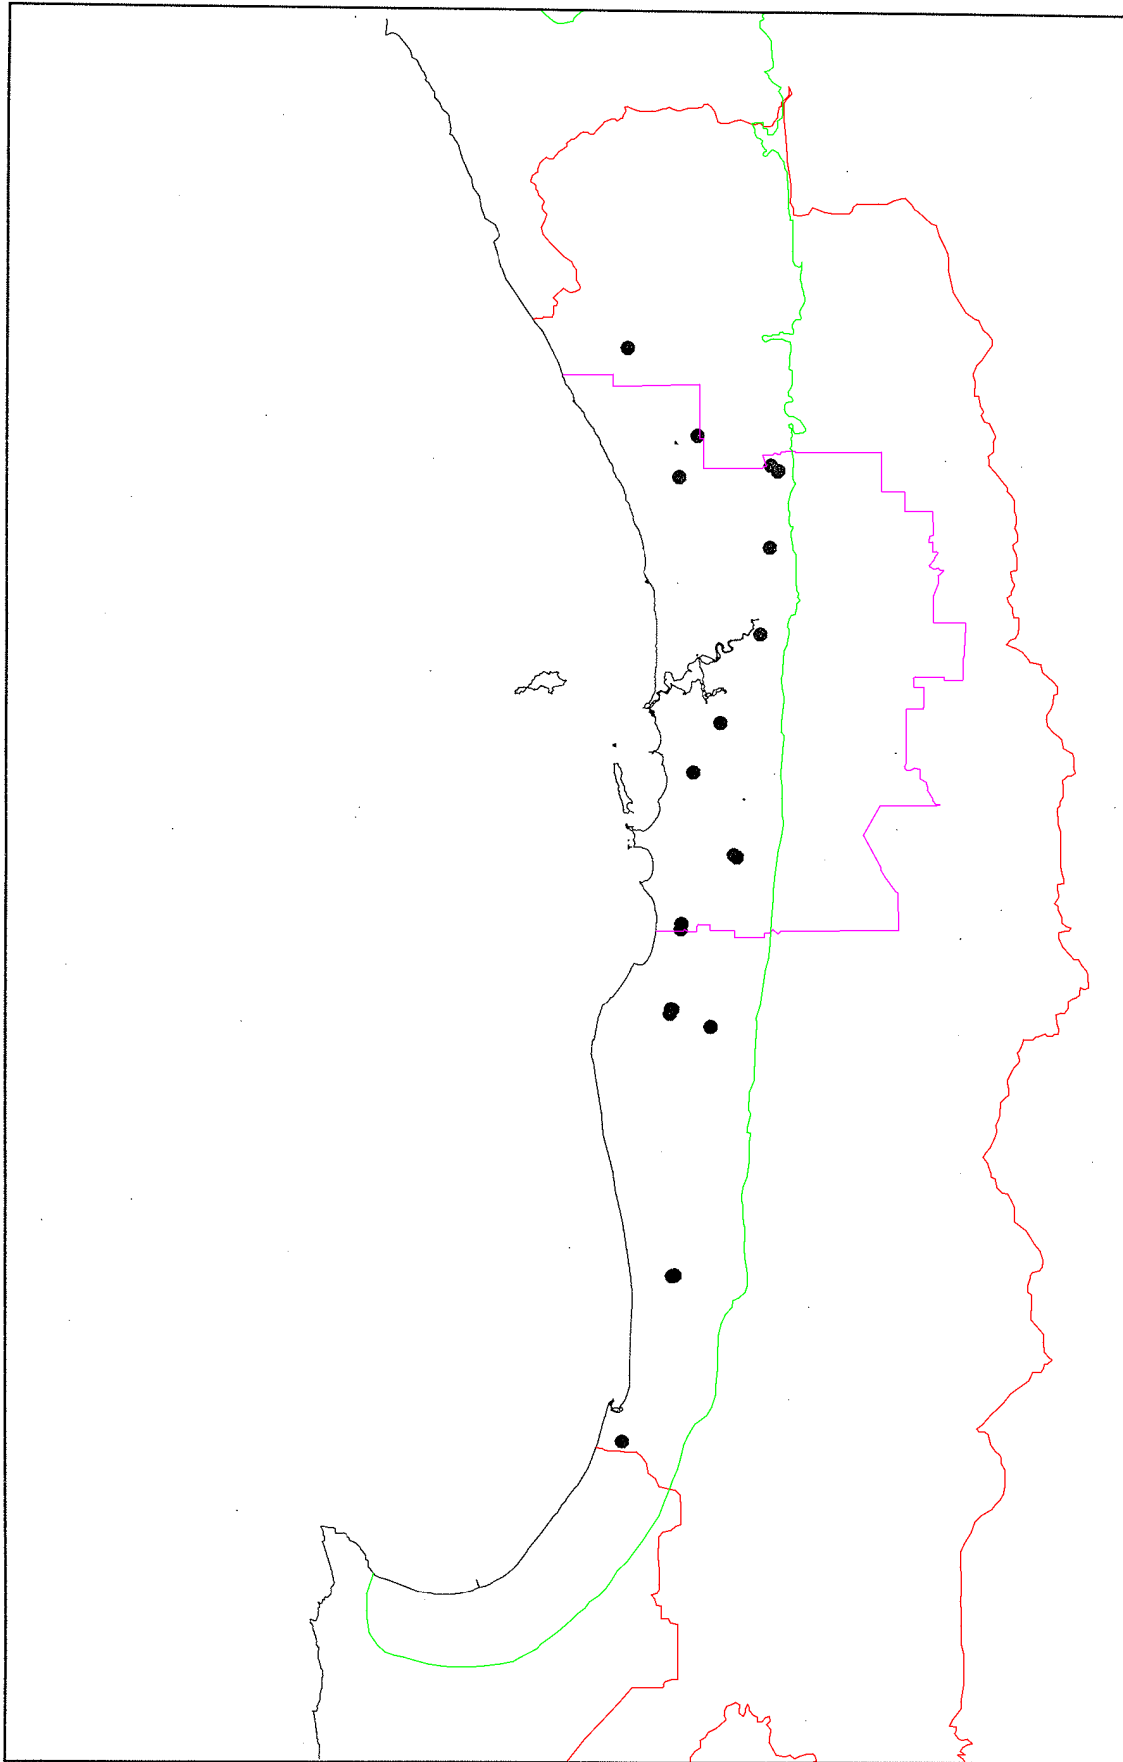

Distribution of Floristic Community Type 5

- Coastline of Western Australia
- Supergroup 2: Seasonal Wetlands
- 5 Mixed shrub damplands

1:1000000