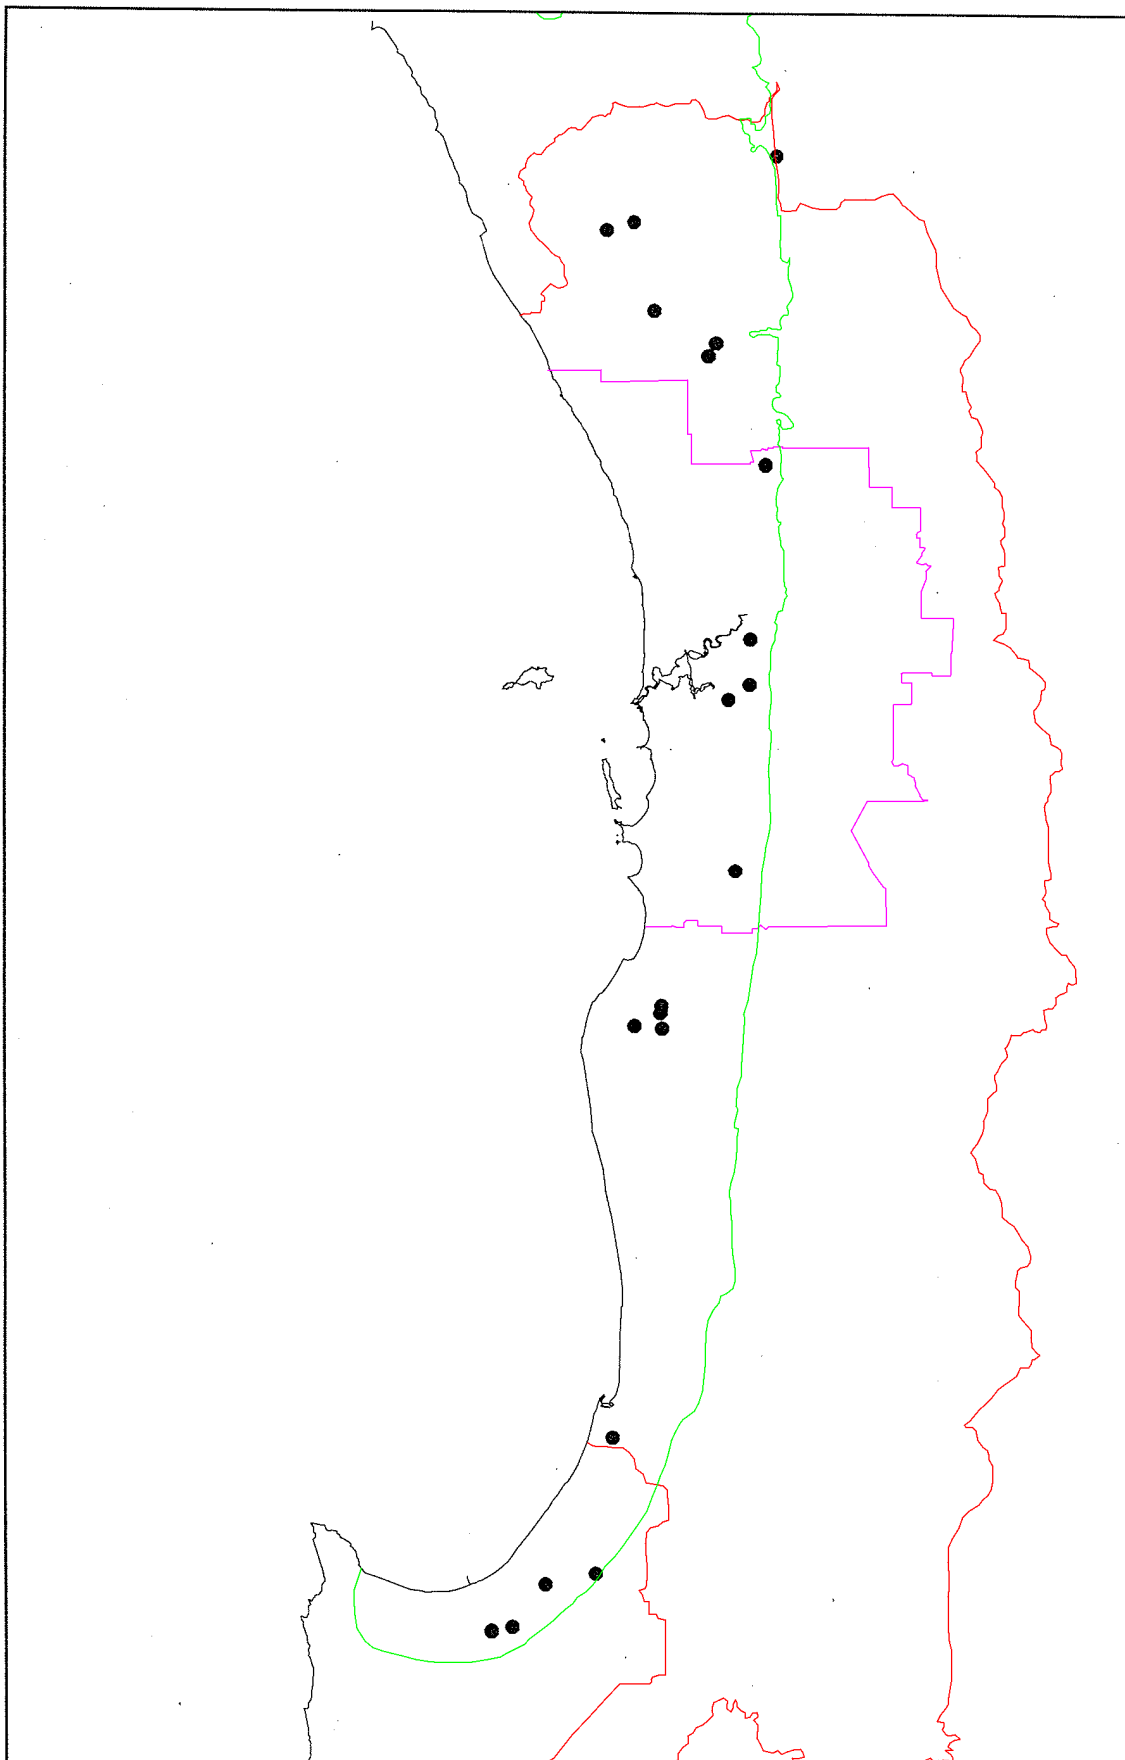

Distribution of Floristic Community Type 7

□ Coastline of Western Australia

● Supergroup 2: Seasonal Wetlands
7 Herb rich saline shrublands in clay pans

1:1000000