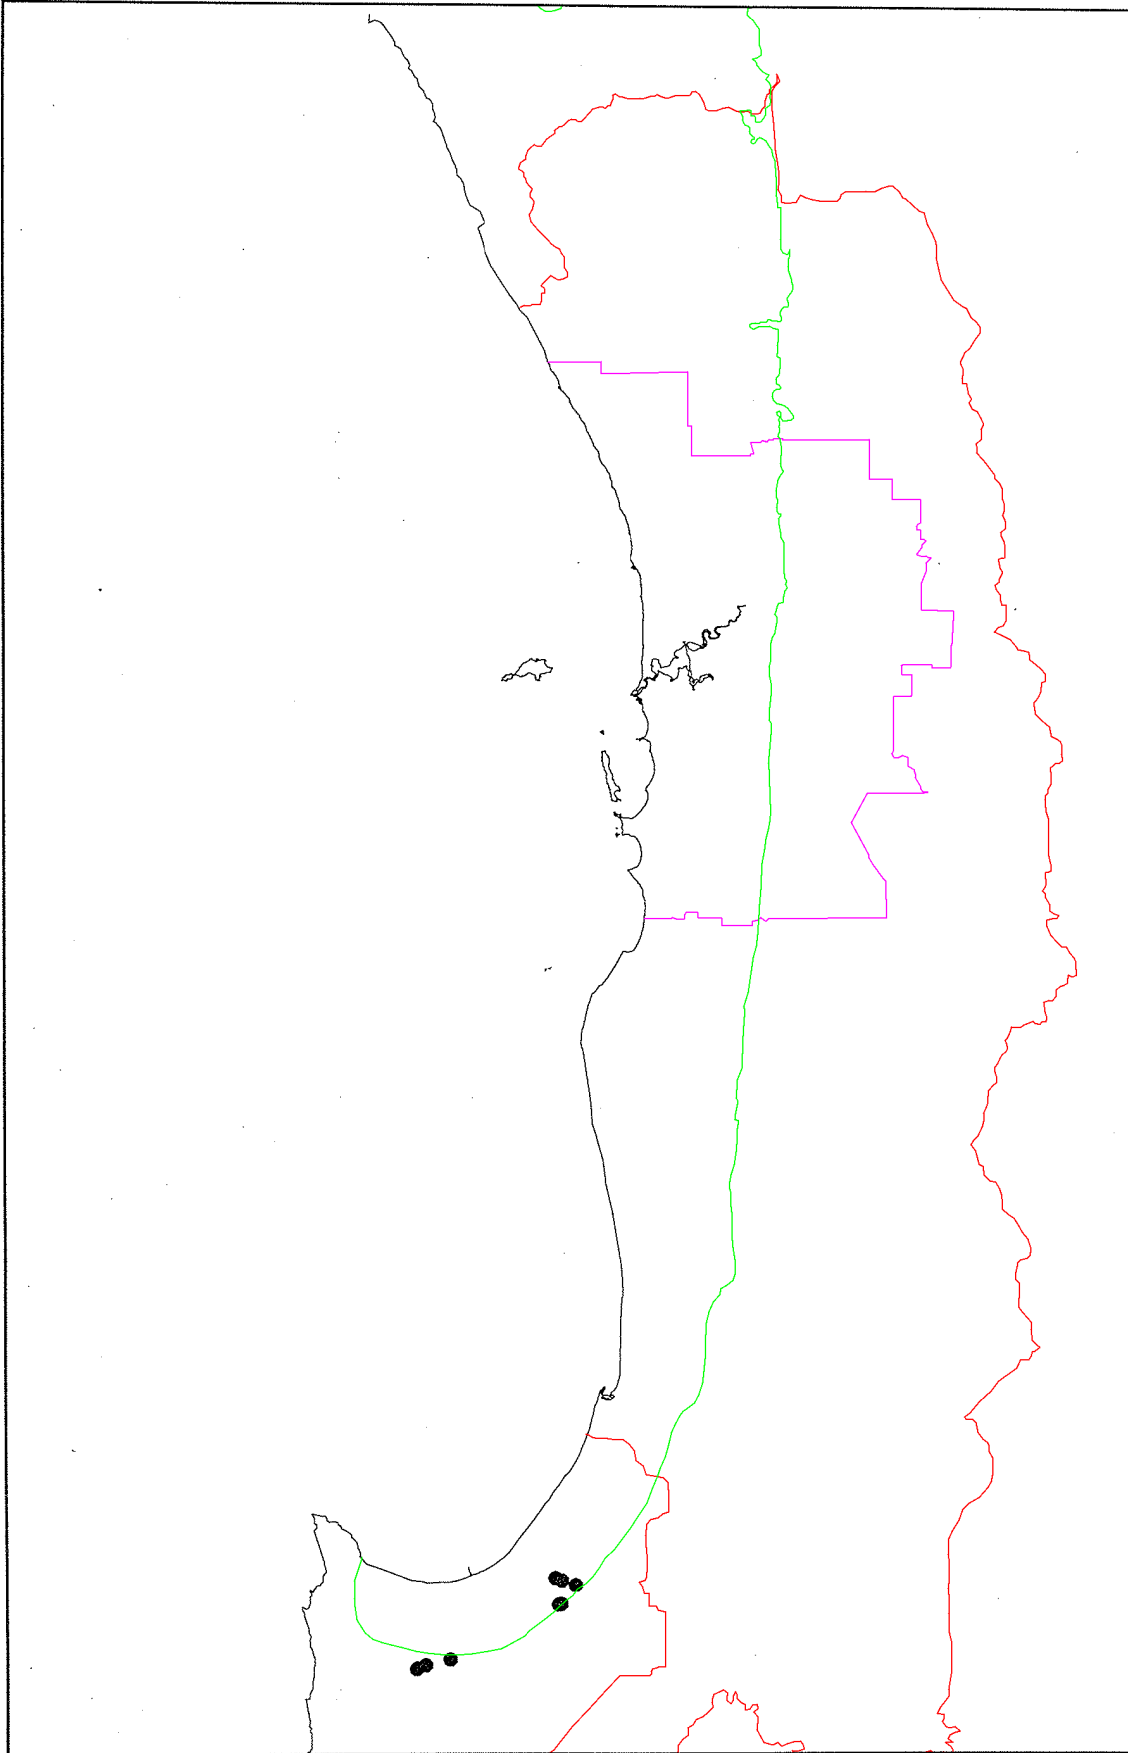

# Distribution of Floristic Community Type 10b

- Coastline of Western Australia
- Supergroup 2: Seasonal Wetlands
- 10b Shrublands on southern ironstones

1:1000000