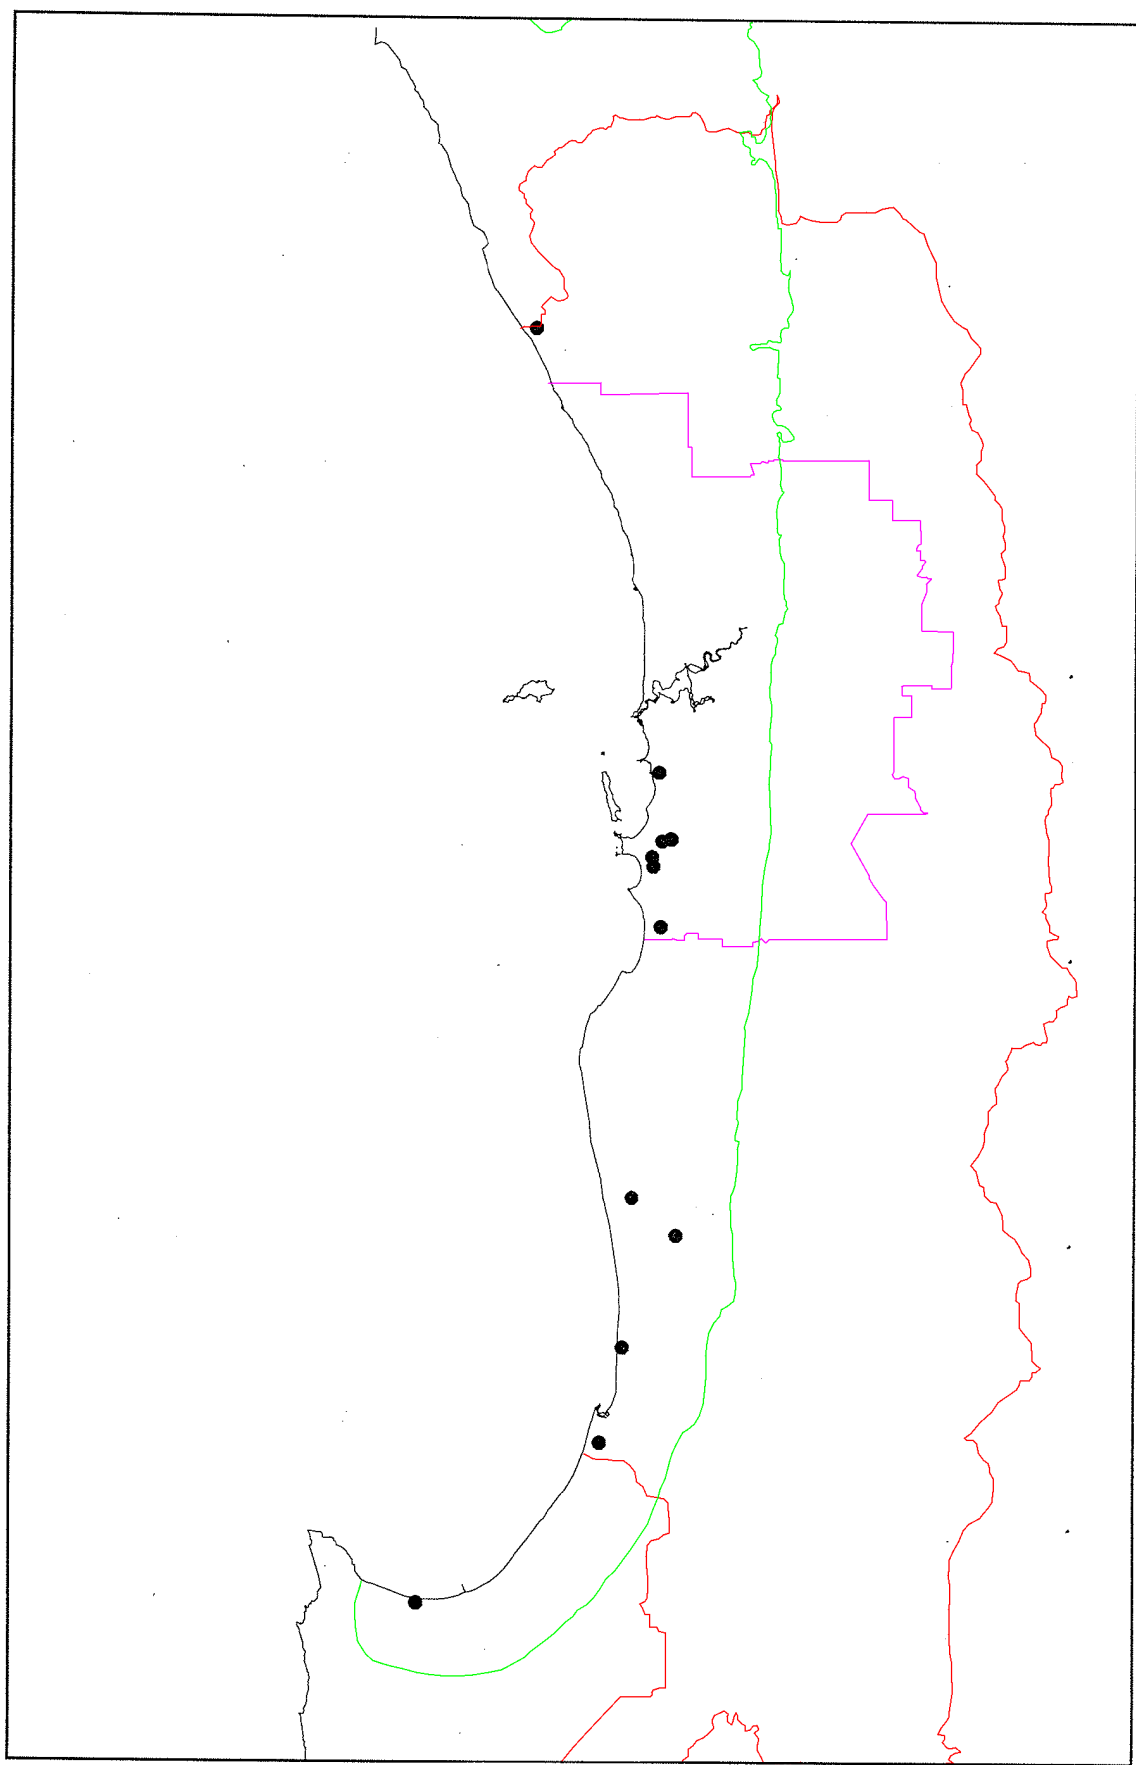

Distribution of Floristic Community Type 17

-  Coastline of Western Australia
-  Supergroup 2: Seasonal Wetlands
17 *M. raphiophylla* - *Gahnia trifida* seasonal wetlands

1:1000000