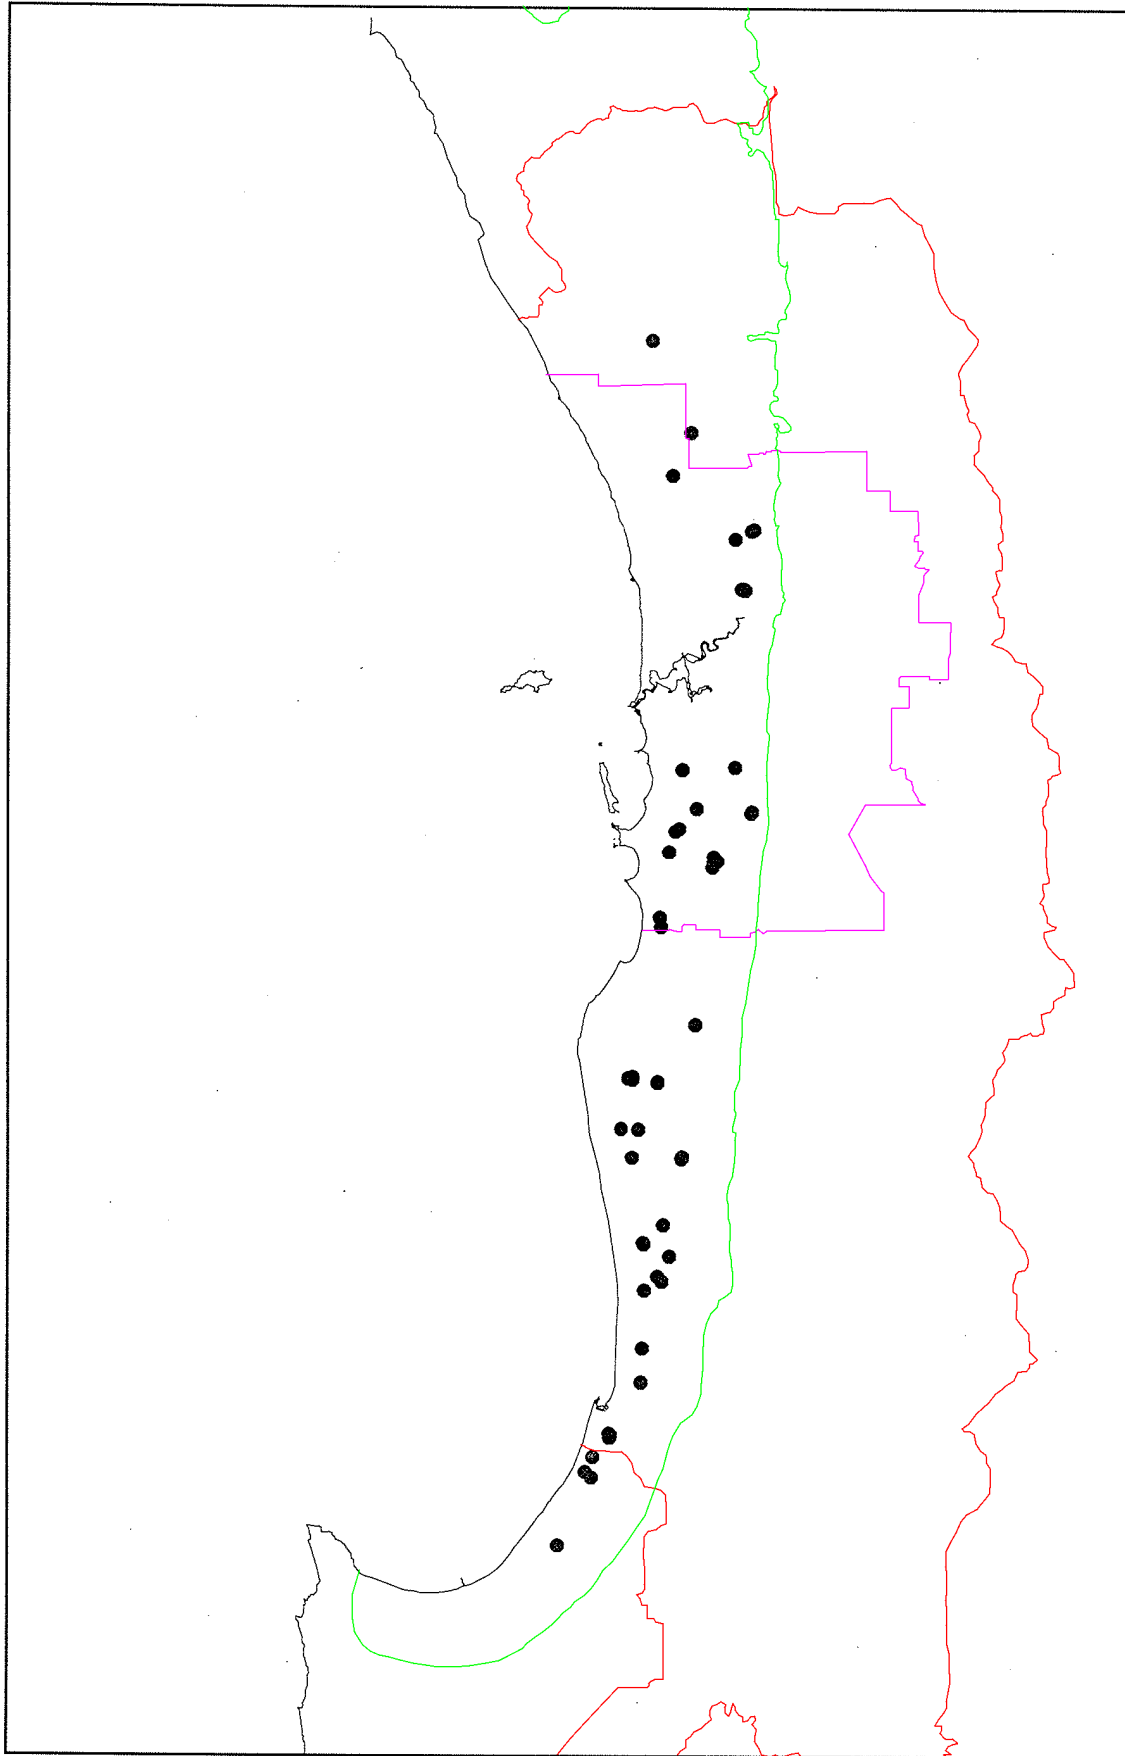

Distribution of Floristic Community Type 21a

□ Coastline of Western Australia

● Supergroup 3: Uplands, centred on Bassendean Dunes and the Dandaragan Plateau
● 21a Central *Banksia attenuata* - *E. marginata* woodlands

1:1000000