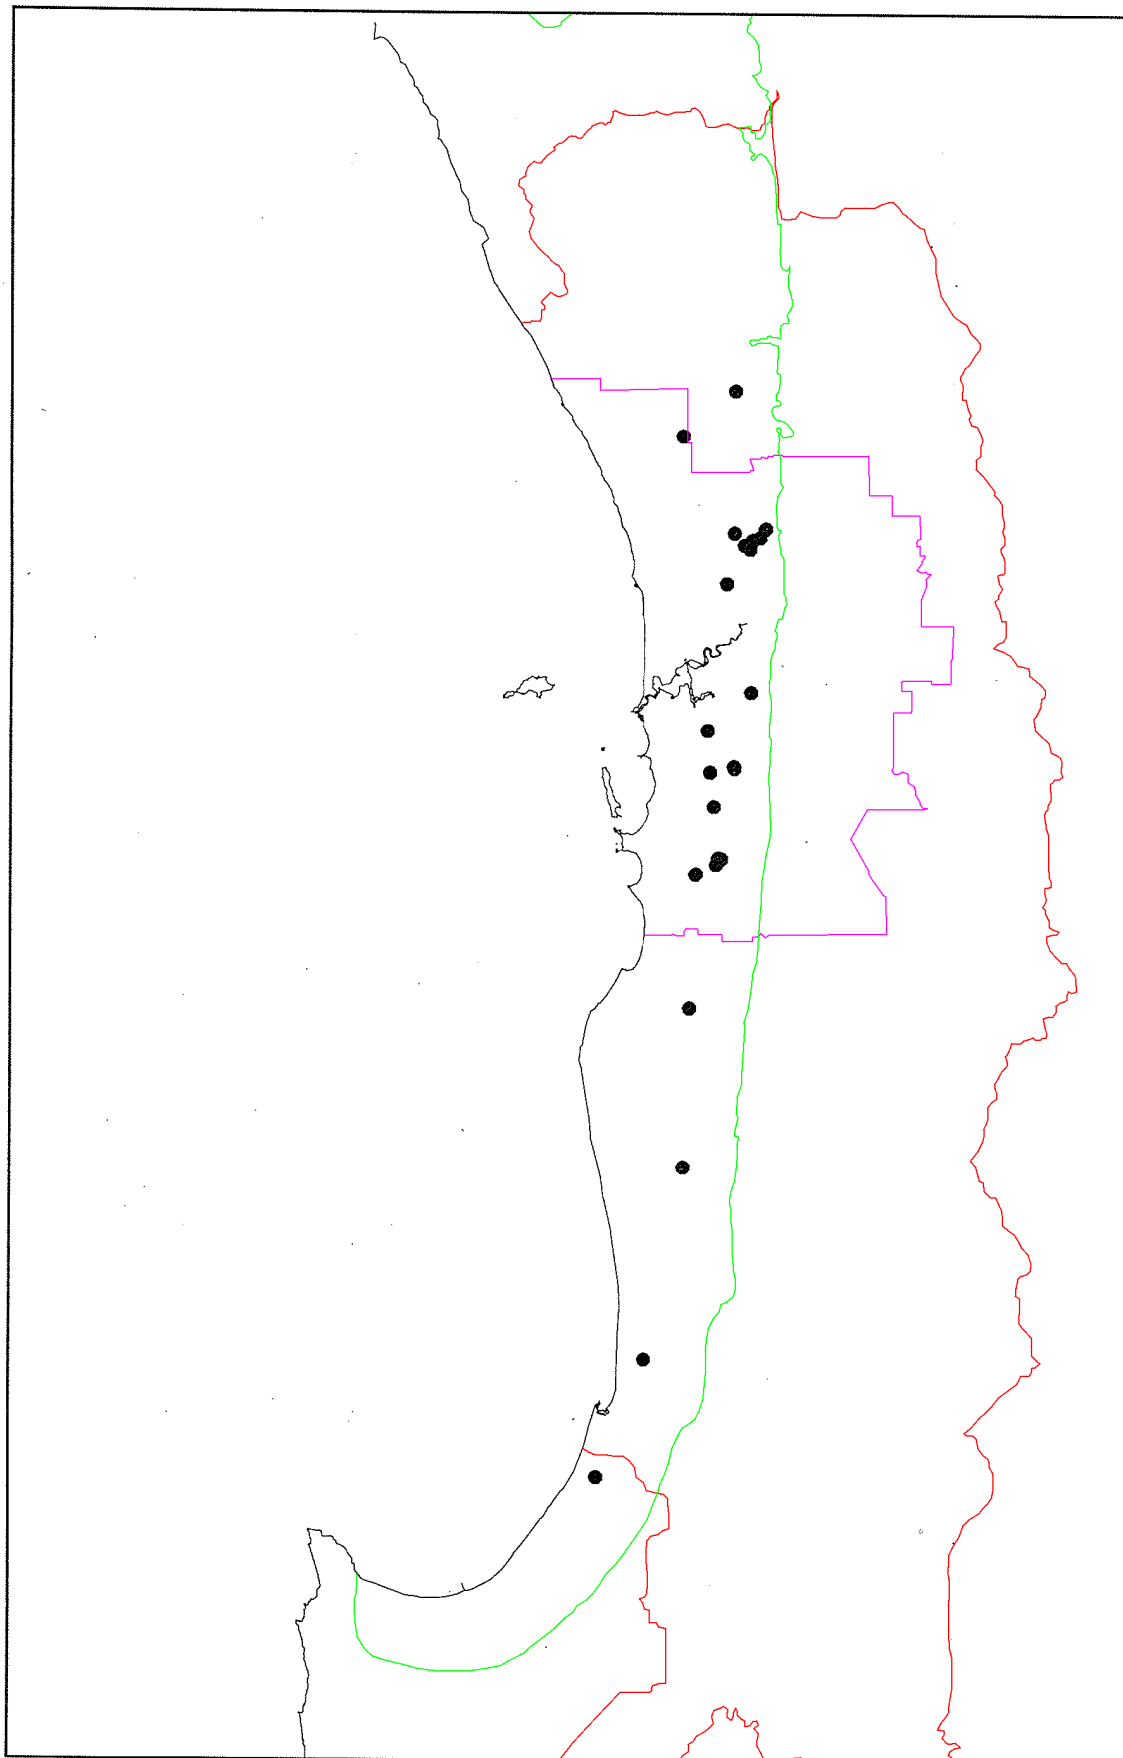

Distribution of Floristic Community Type 21c

□ Coastline of Western Australia

- Supergroup 3: Uplands, centred on Bassendean Dunes and the Dandaragan Plateau
- 21c Low lying *Banksia attenuata* woodlands or shrublands

1:1000000