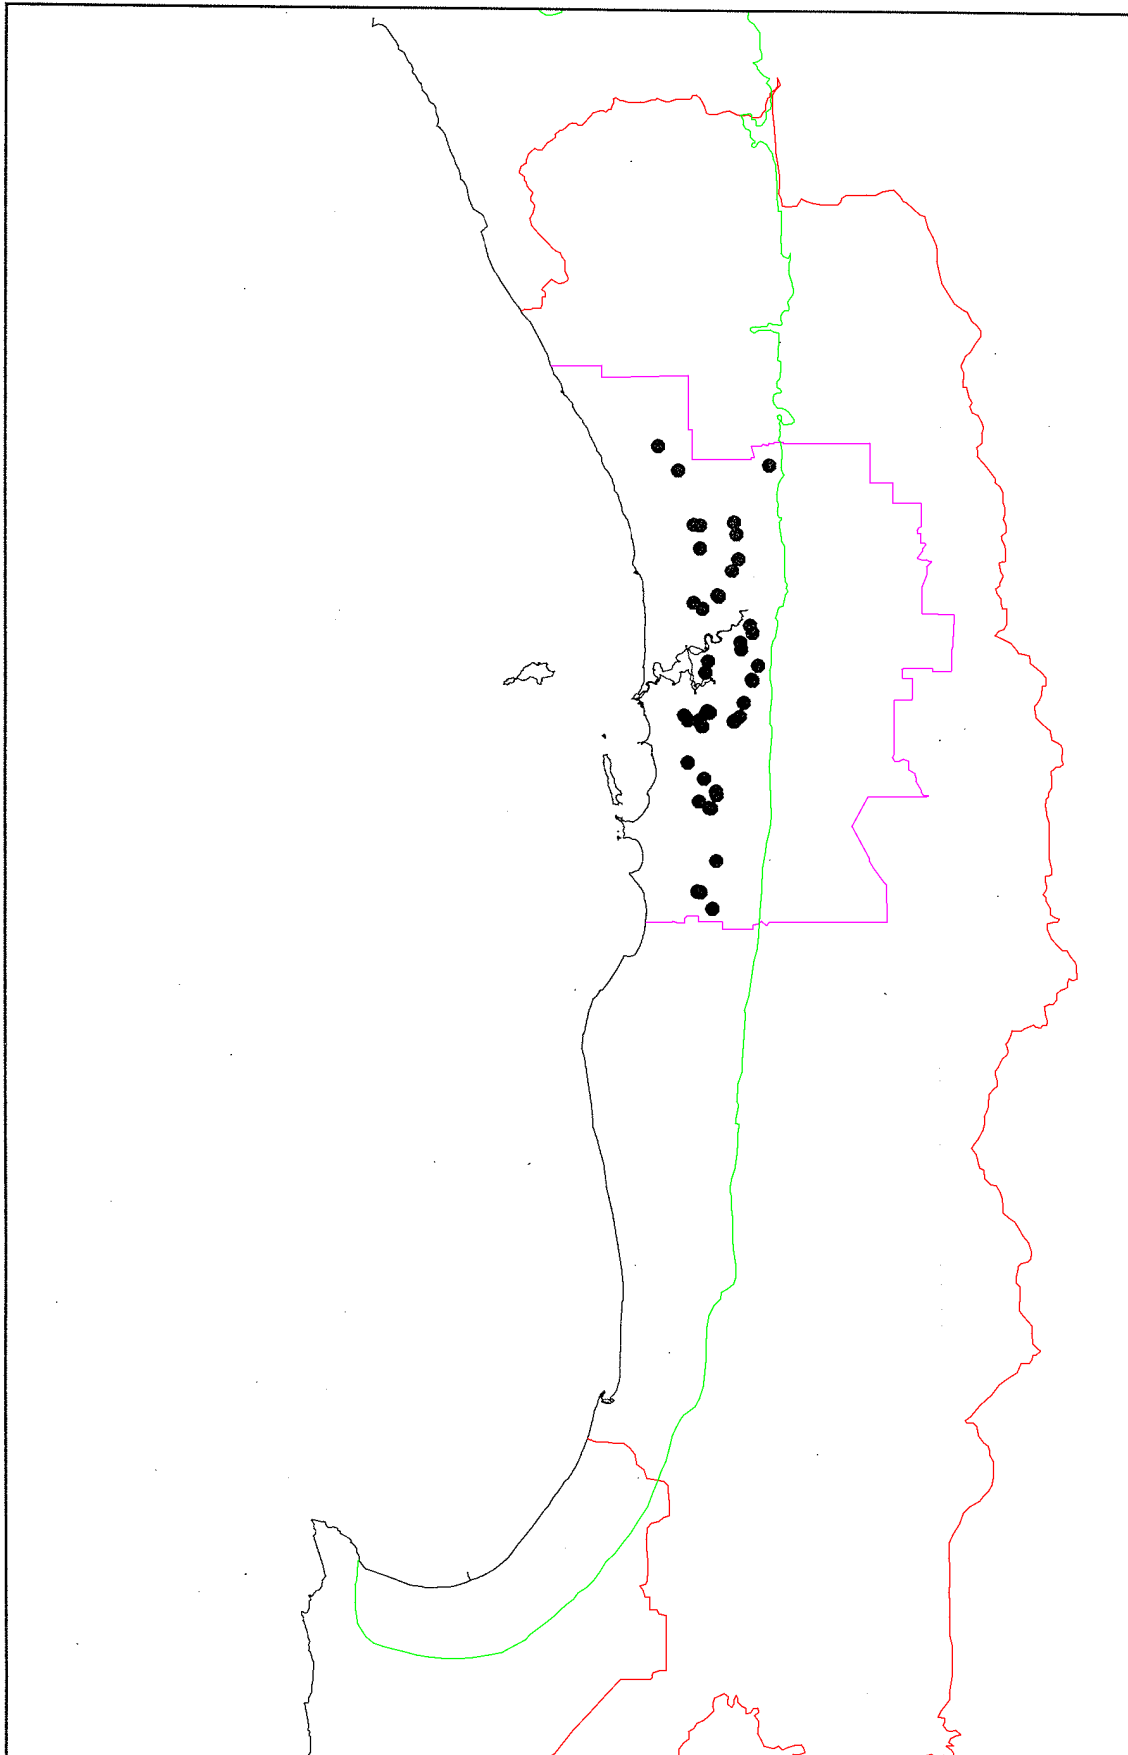

Distribution of Floristic Community Type 23a

- Coastline of Western Australia
- Floristic Community Type 23a

1:1000000