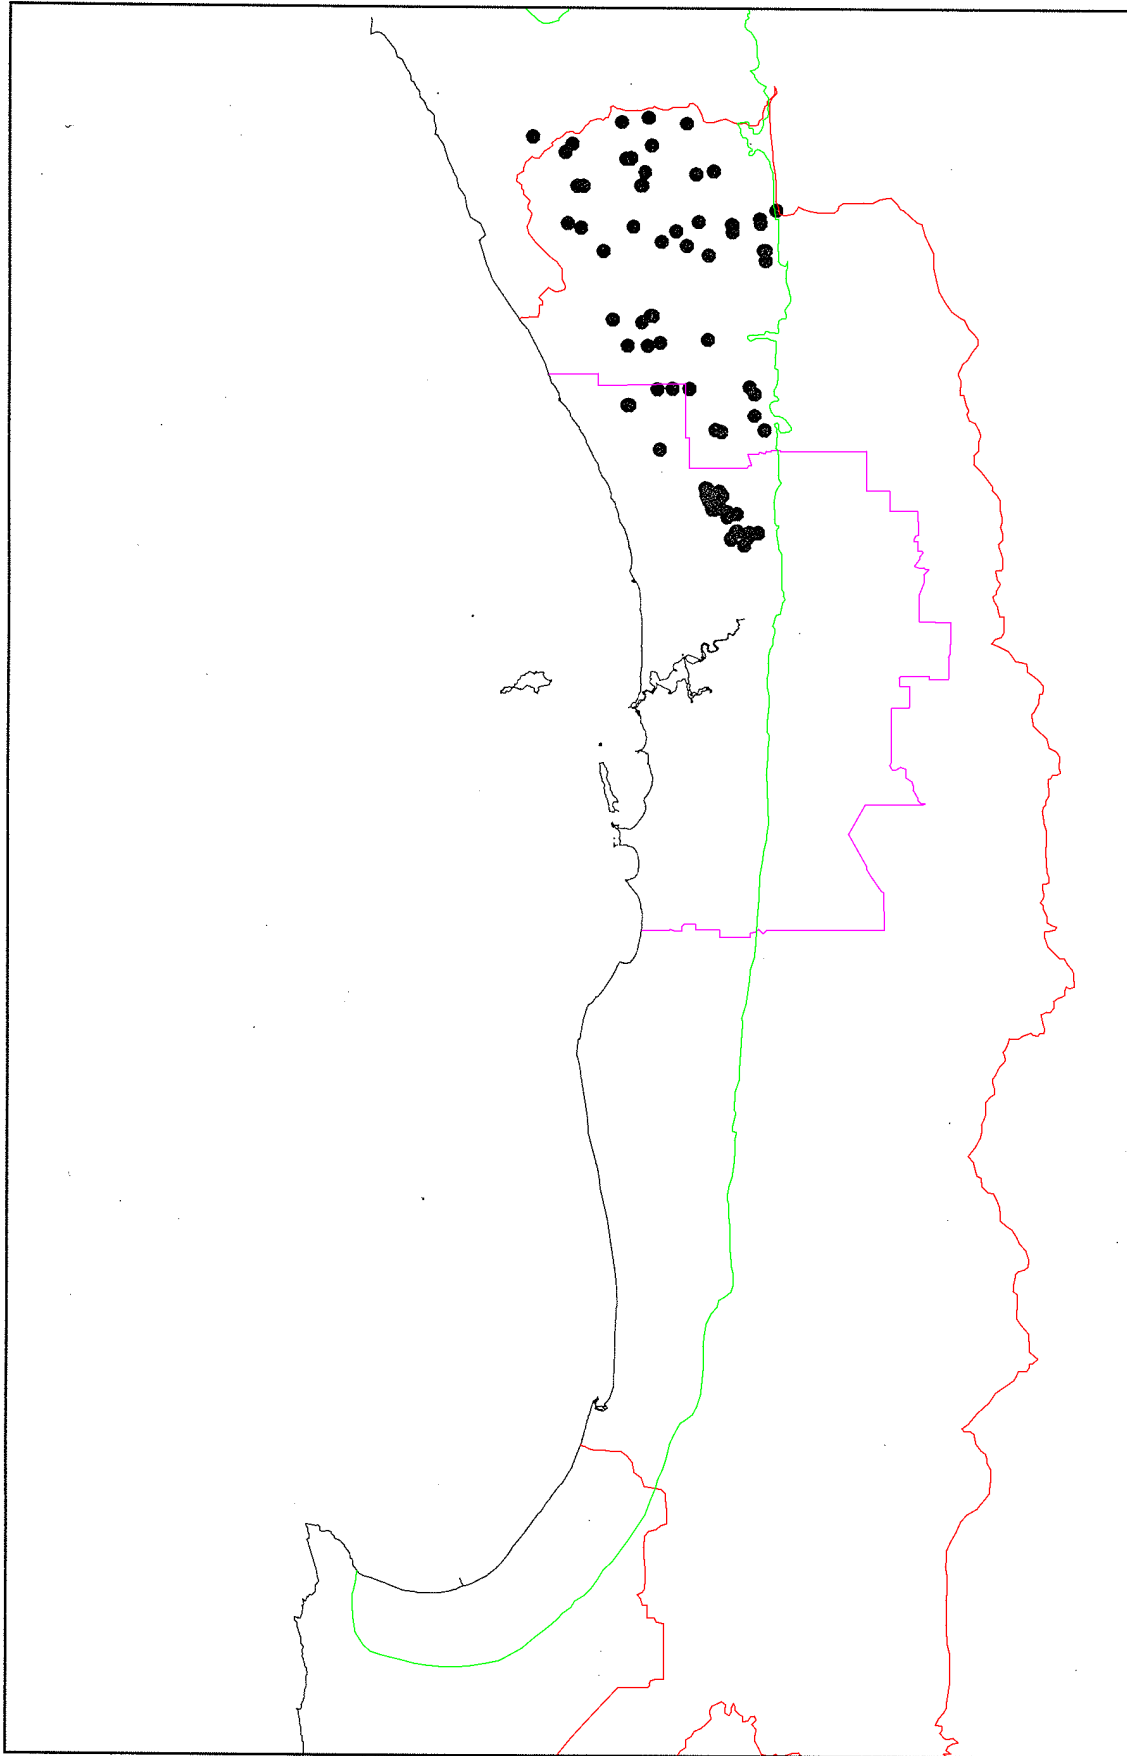

Distribution of Floristic Community Type 23b

□ Coastline of Western Australia

● Supergroup 3: Uplands, centred on Bassendean Dunes and the Dandaragan Plateau
23b Northern *Banksia attenuata* - *B. menziesii* woodlands

1:1000000