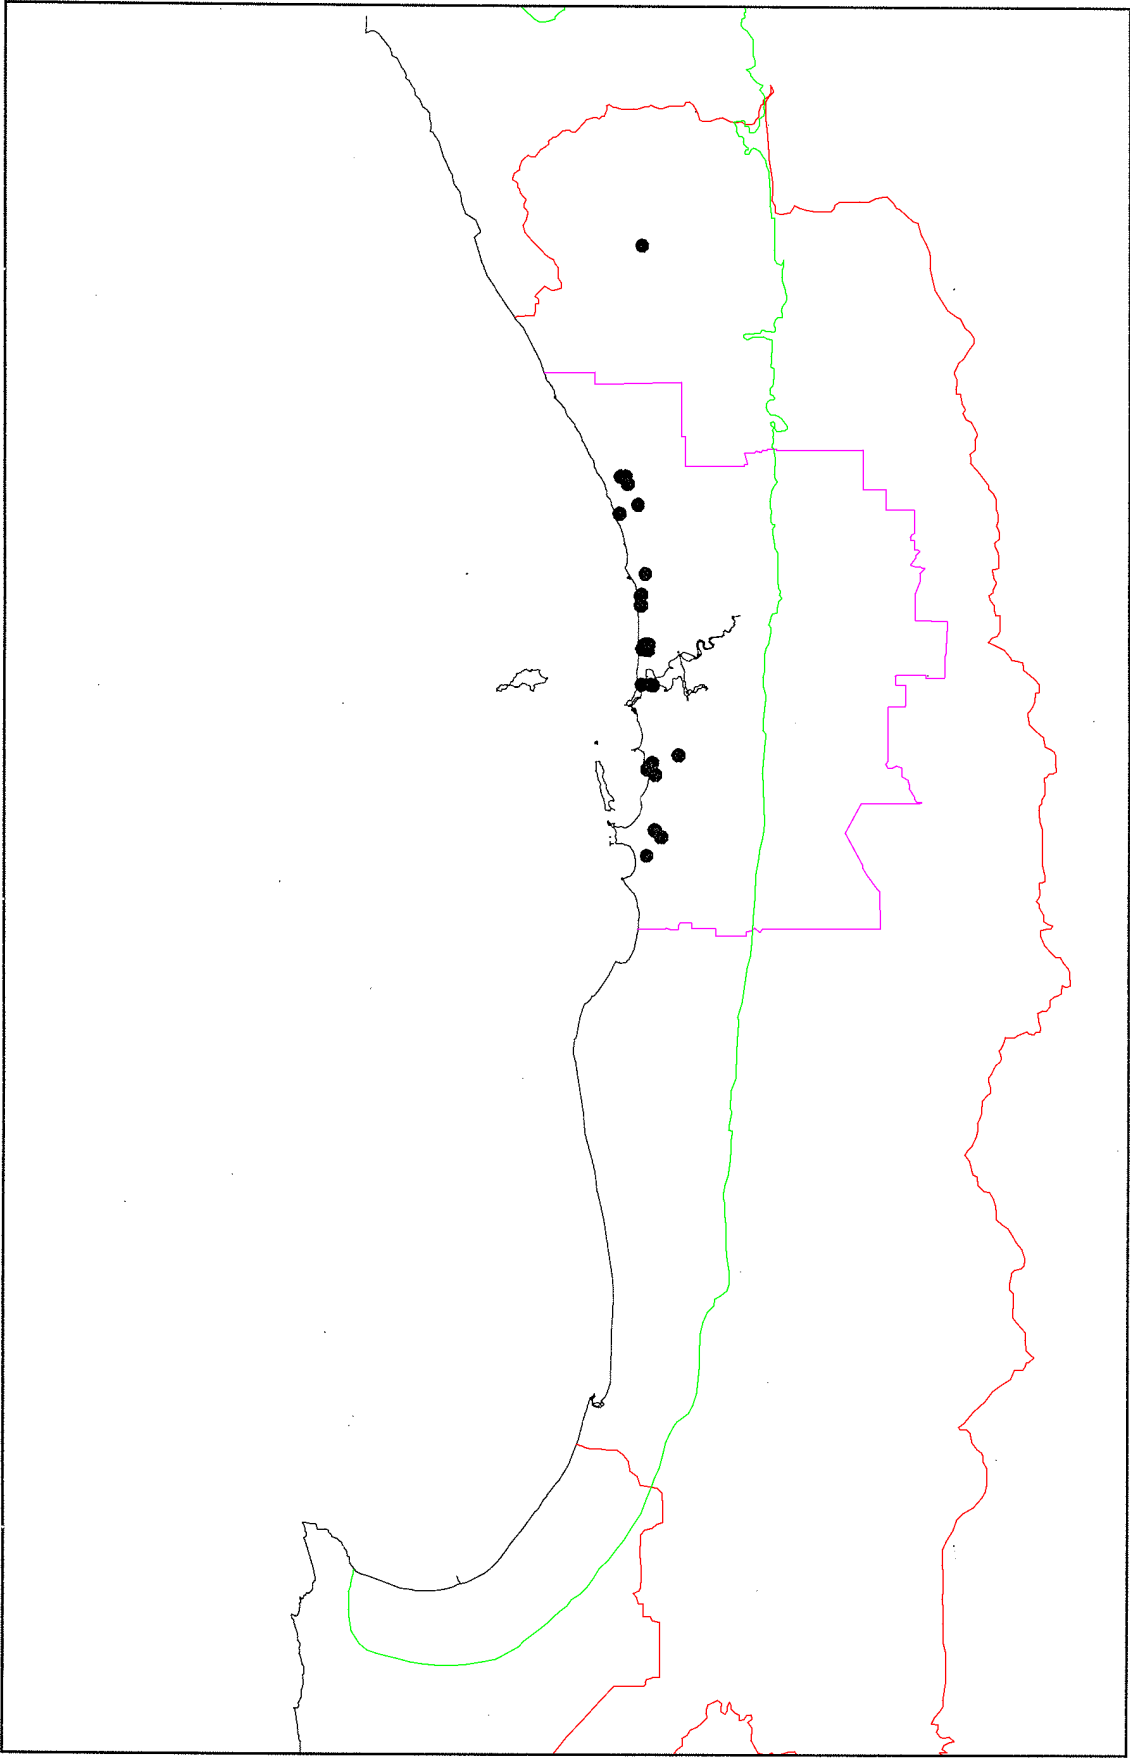

Distribution of Floristic Community Type 24

□ Coastline of Western Australia

● Supergroup 4: Uplands centred on Spearwood and Quindalup Dunes
24 Northern Spearwood shrublands and woodlands

1:1000000