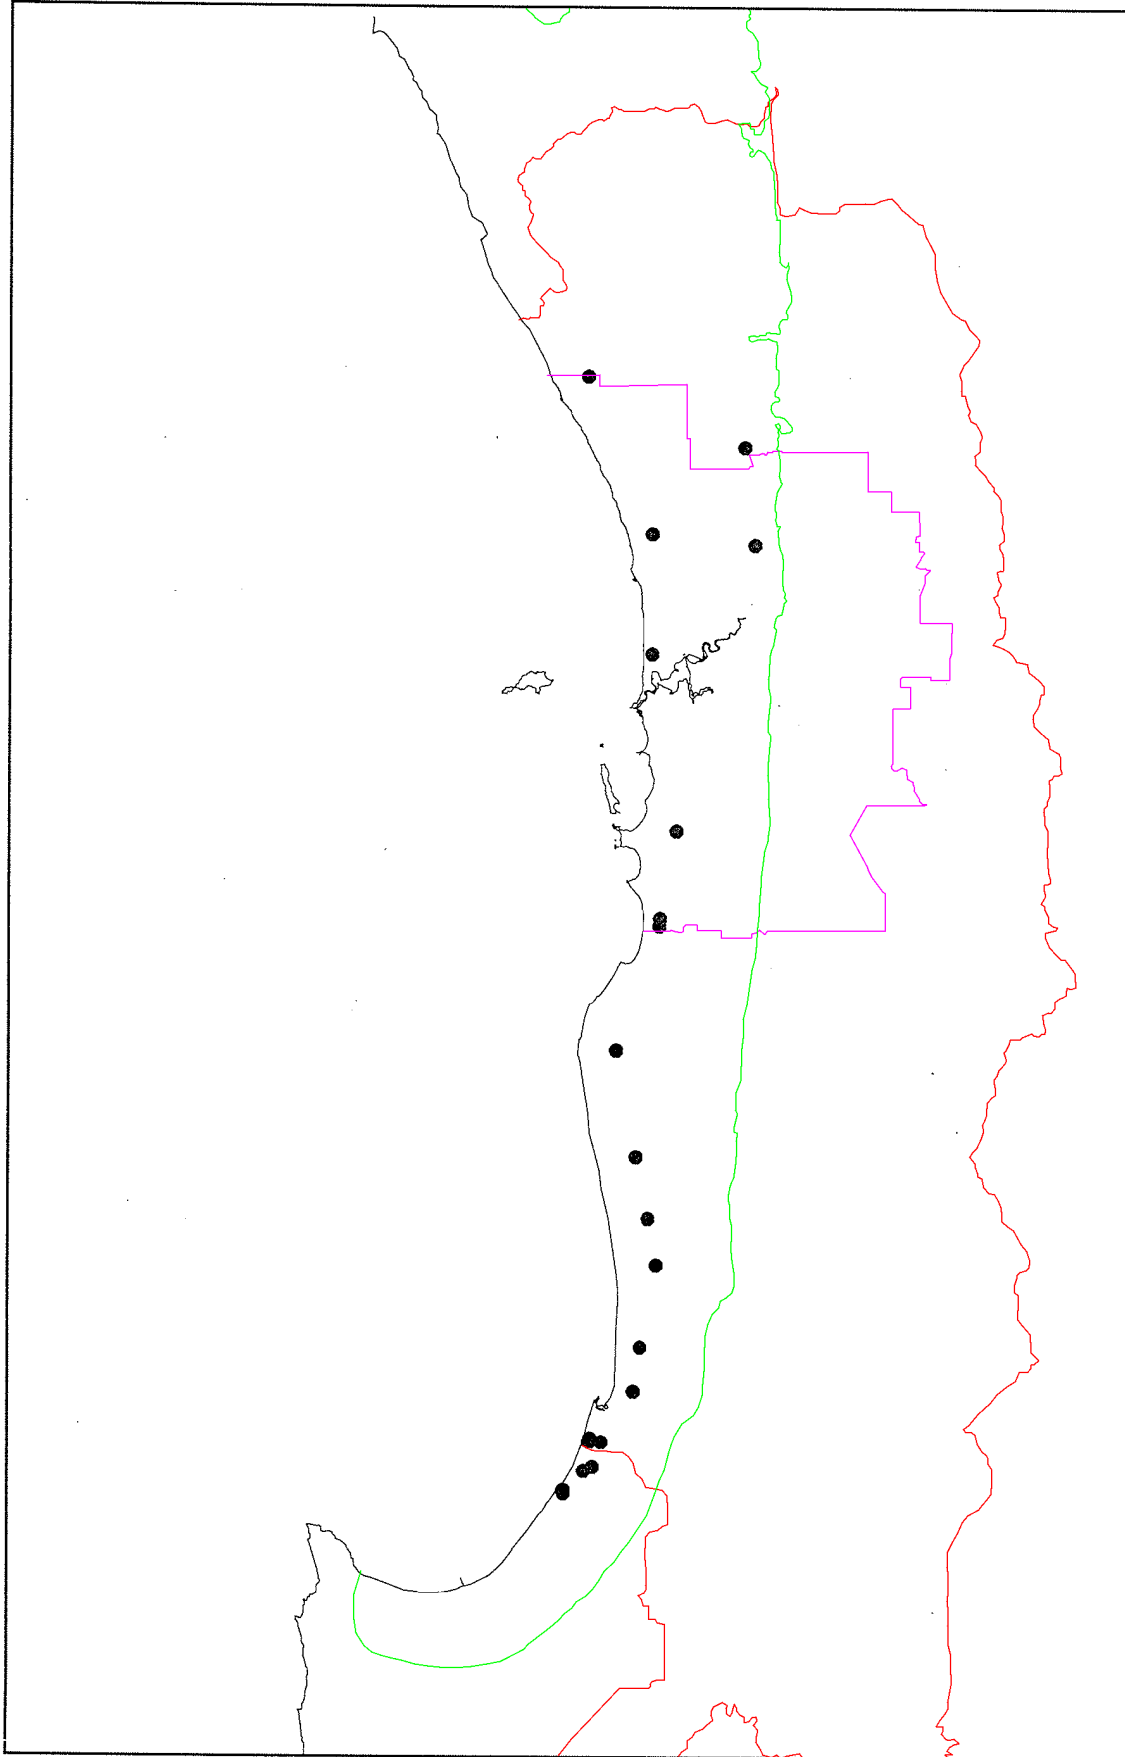

Distribution of Floristic Community Type 25

□ Coastline of Western Australia

● Supergroup 4: Uplands centred on Spearwood and Quindalup Dunes
25 Southern *E. gomphocephala* - *Agonis flexuosa* woodlands

1:10 00000