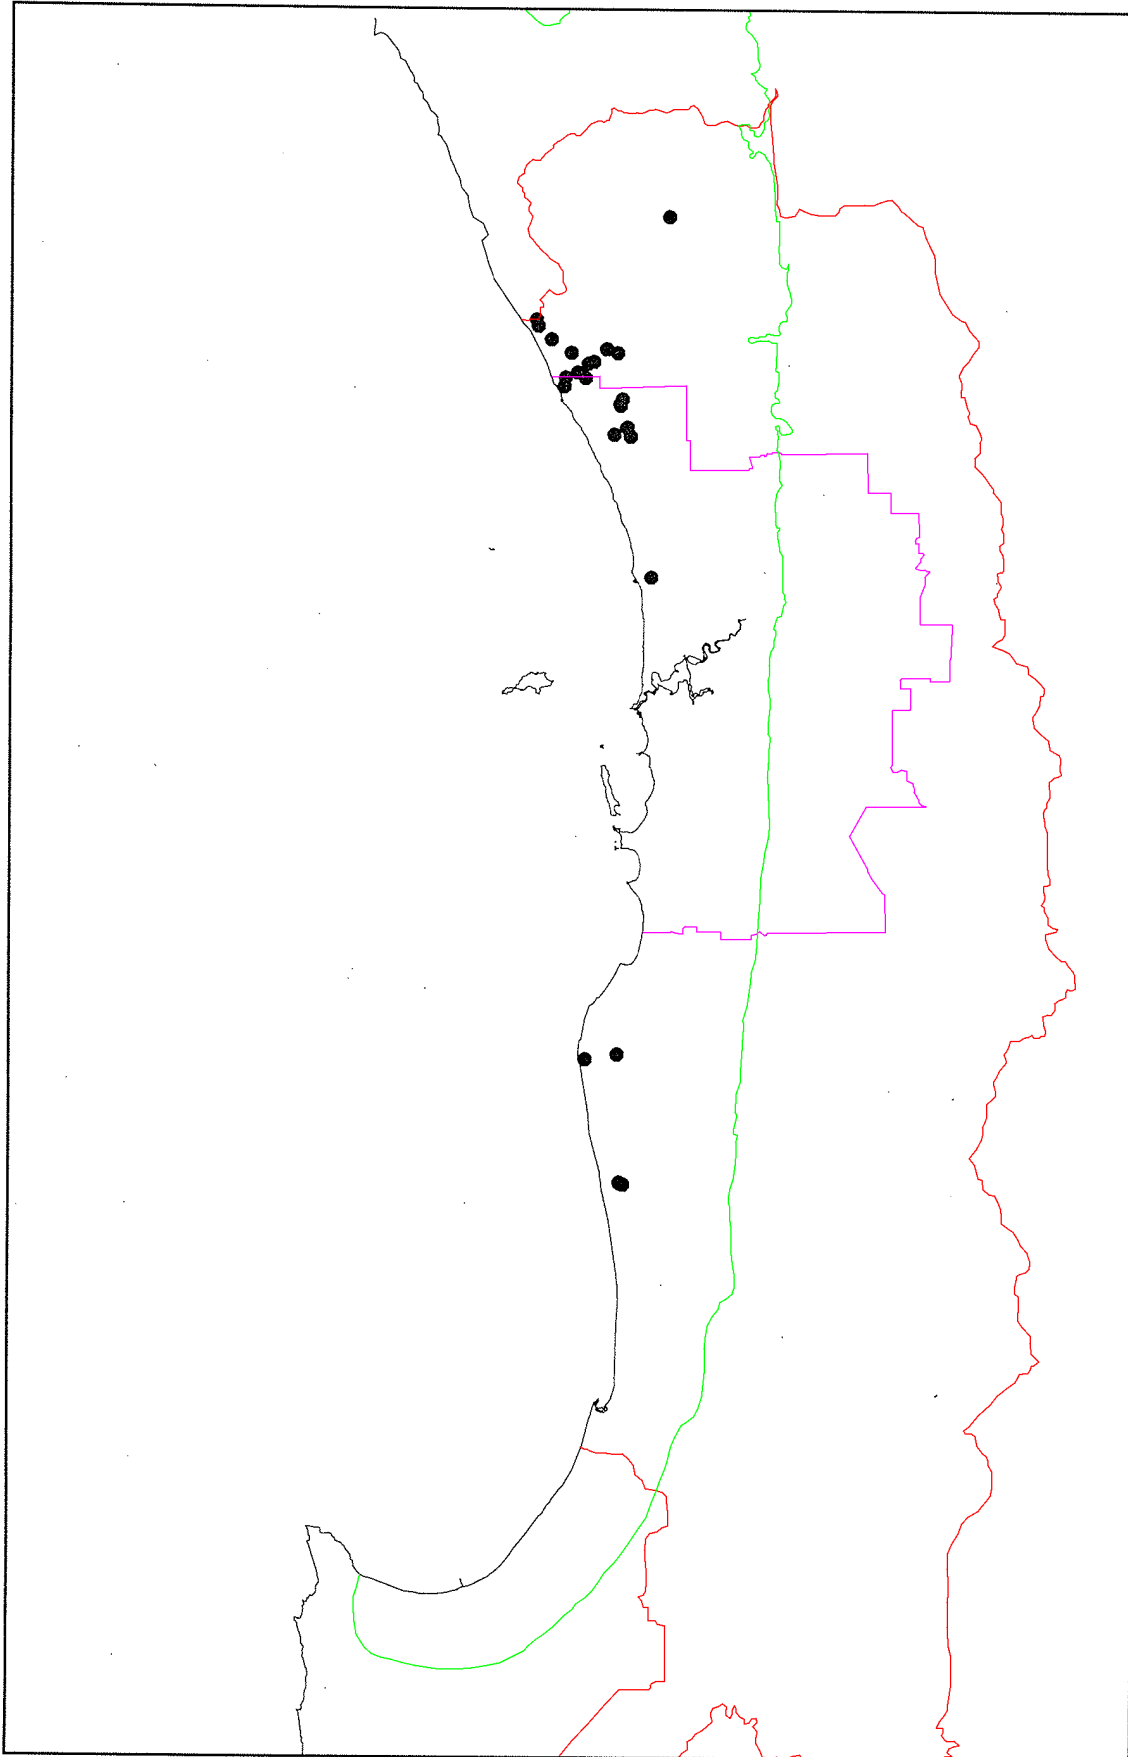

Distribution of Floristic Community Type 26b

□ Coastline of Western Australia

● Supergroup 4: Uplands centred on Spearwood and Quindalup Dunes
26b Woodlands and mallees on limestone

1:1000000