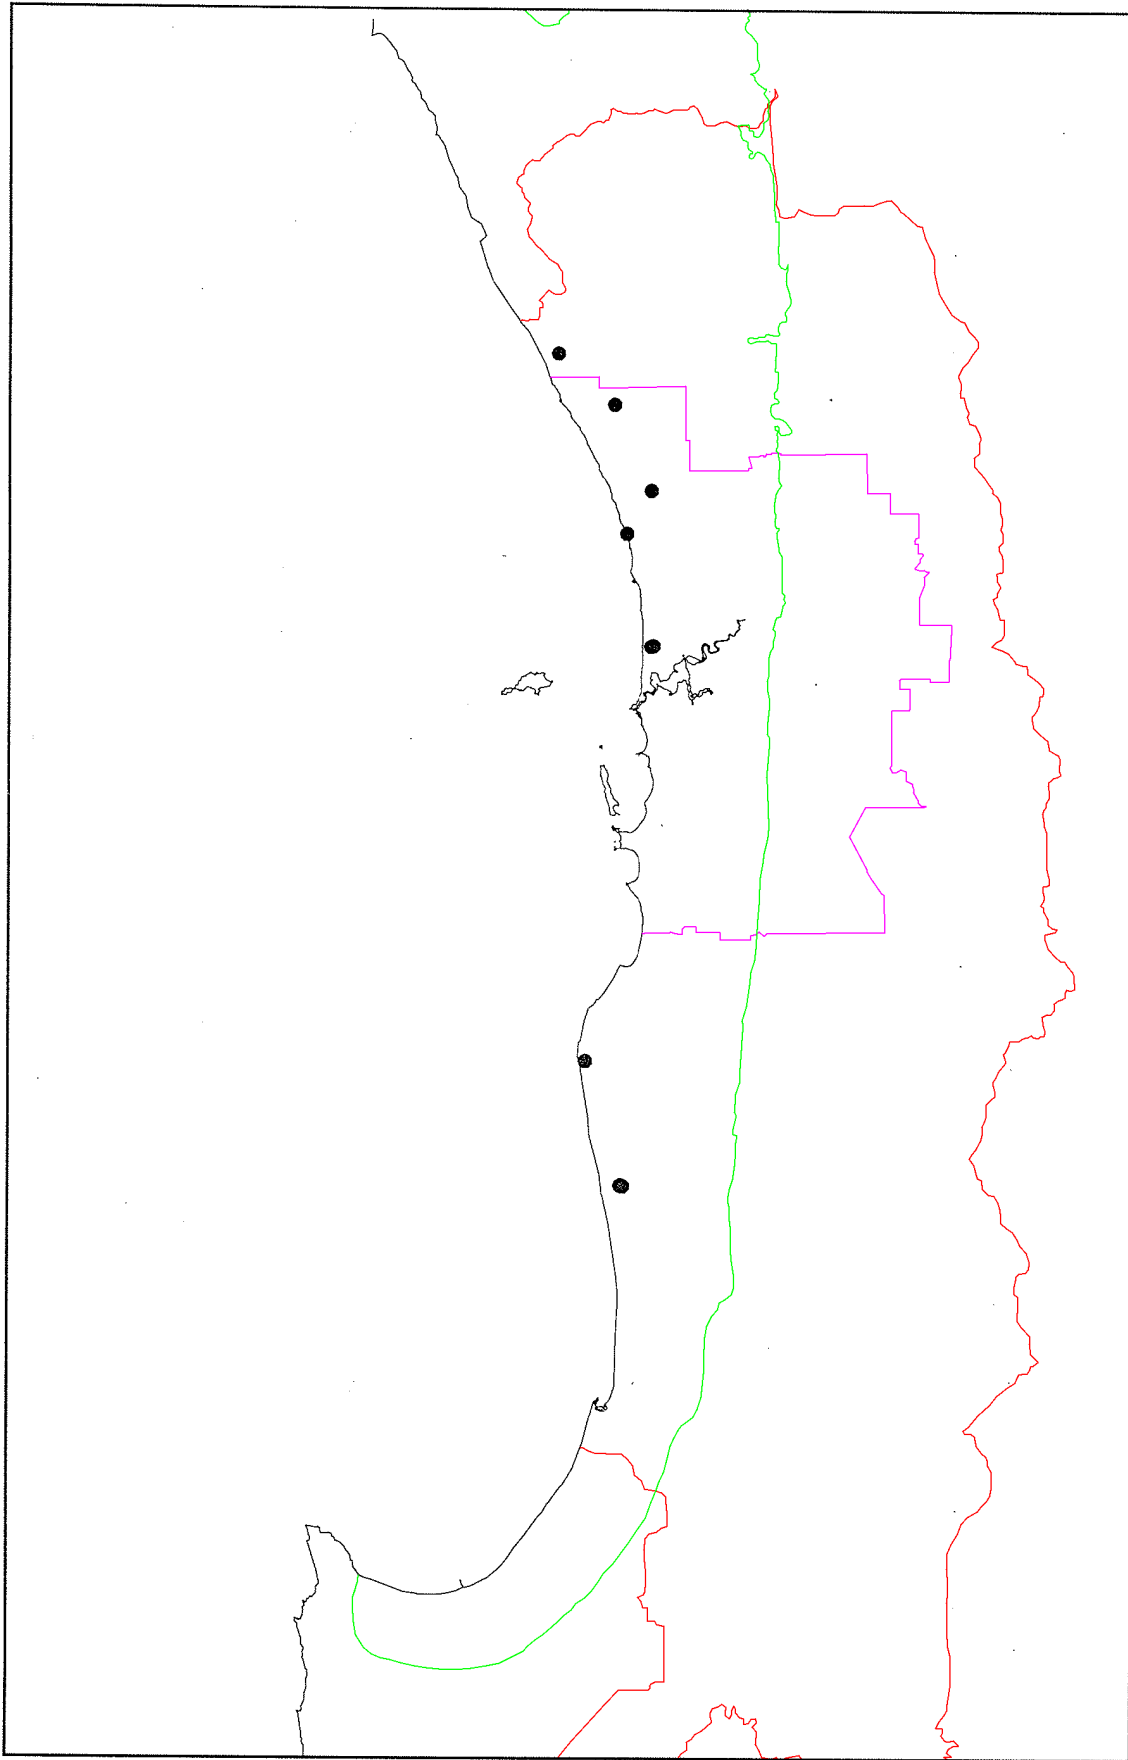

# Distribution of Floristic Community Type 27

□ Coastline of Western Australia

- Supergroup 4: Uplands centred on Spearwood and Quindalup Dunes
- 27 Species poor mallees and shrublands on limestone

1:1000000