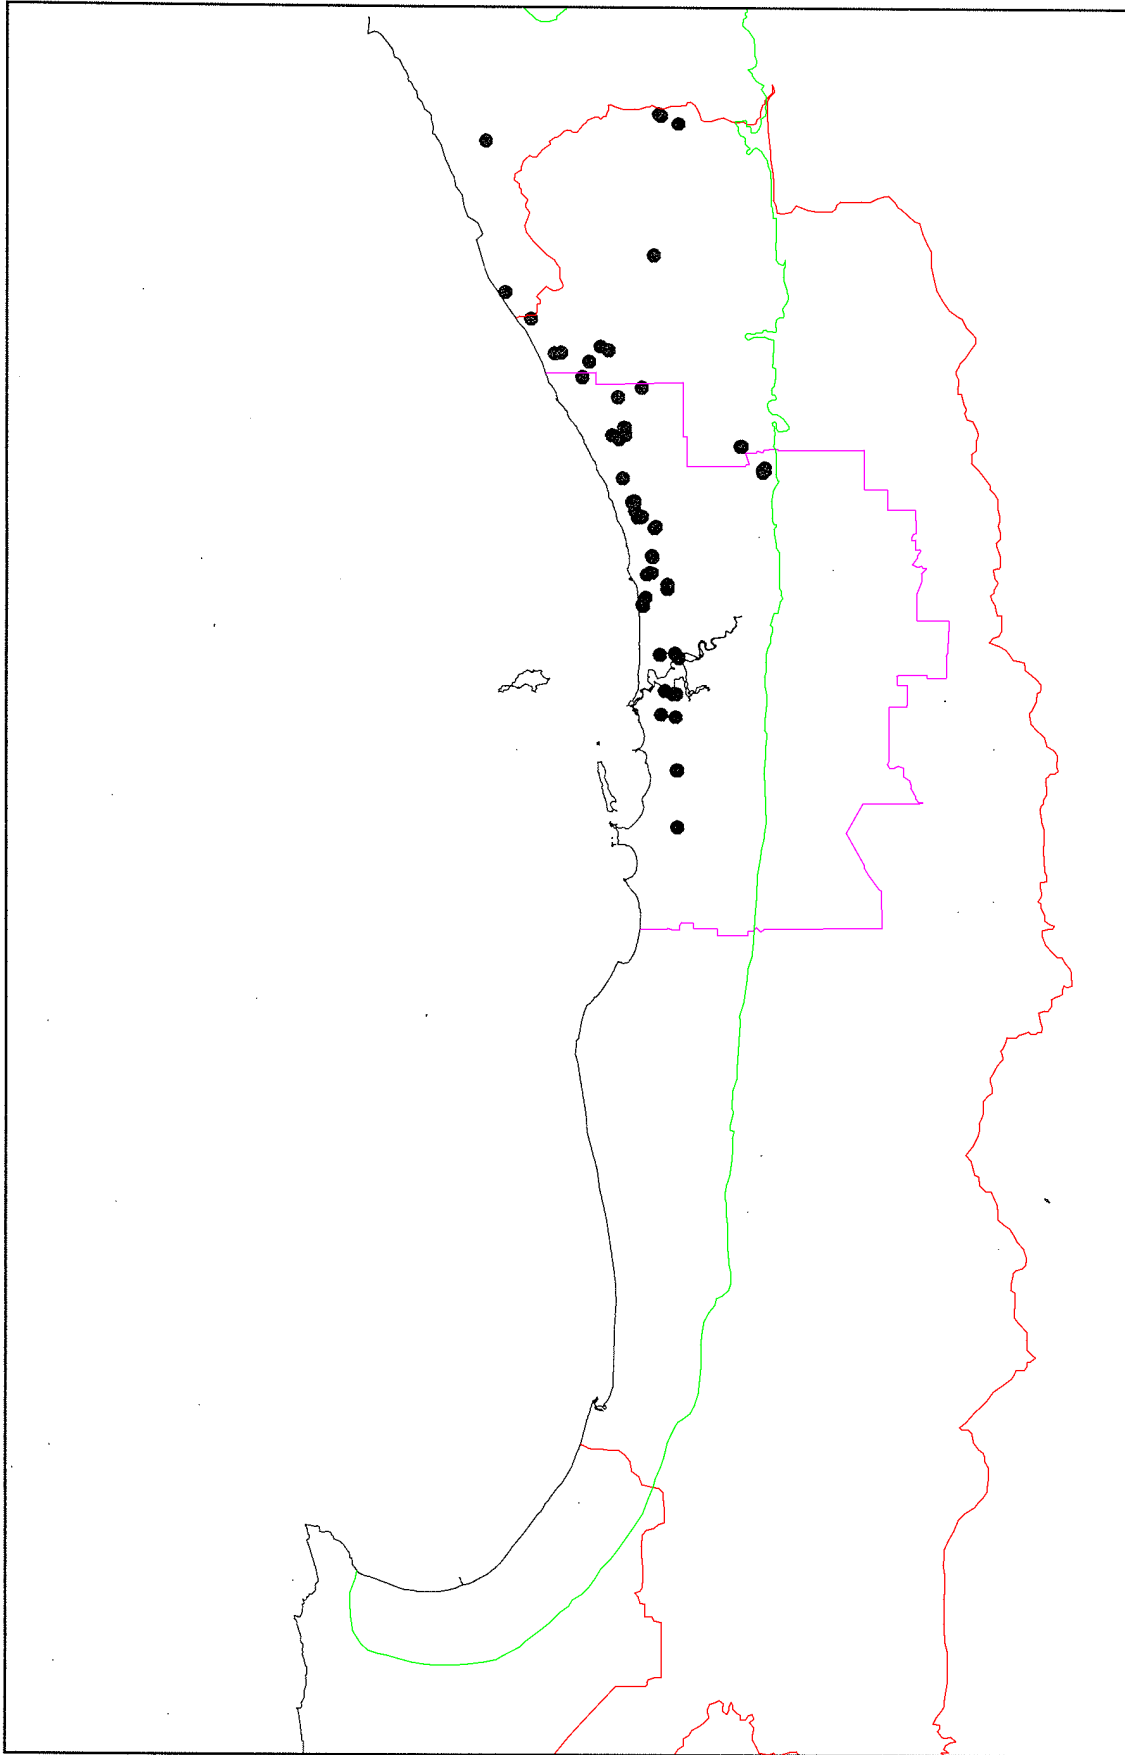

# Distribution of Floristic Community Type 28

□ Coastline of Western Australia

- Supergroup 4: Uplands centred on Spearwood and Quindalup Dunes
- 28 Spearwood *B. attenuata* or *B. attenuata* - *Eucalyptus* woodlands

1 : 1 000 000