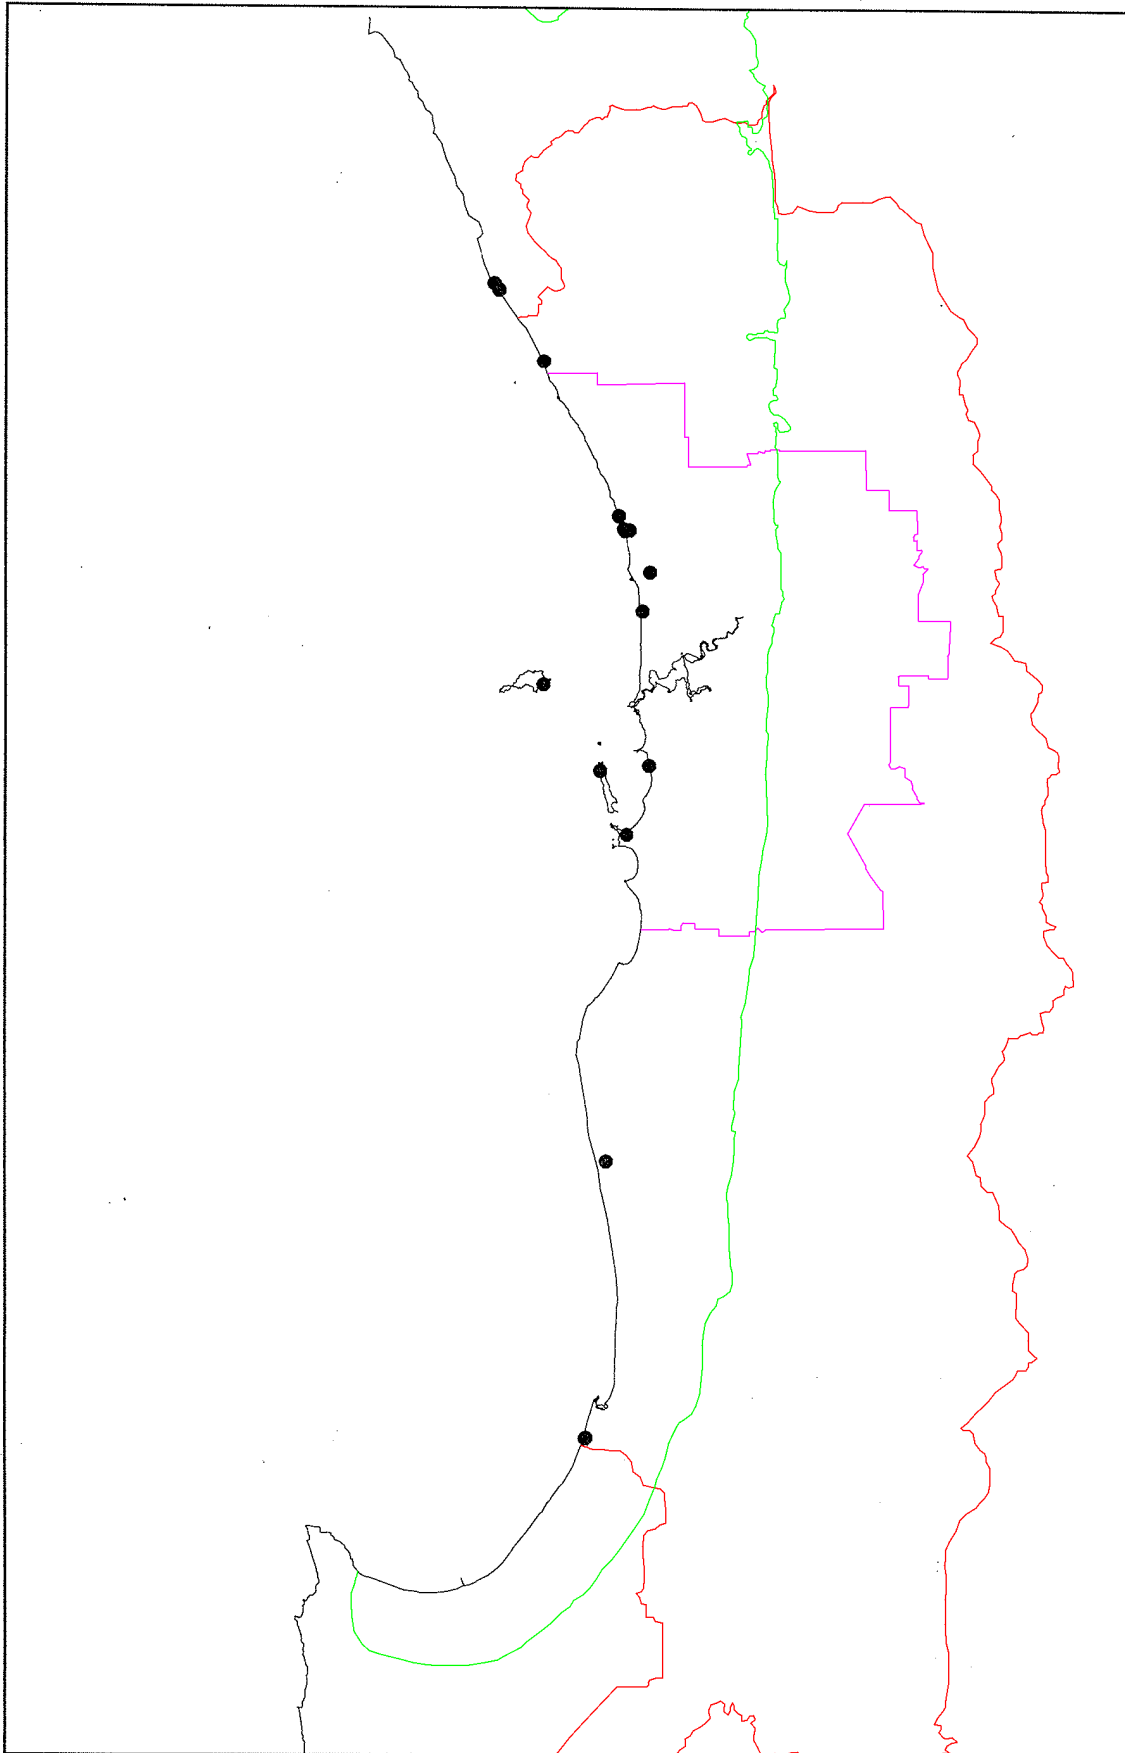

# Distribution of Floristic Community Type 29a

- Coastline of Western Australia
- Supergroup 4: Uplands centred on Spearwood and Quindalup Dunes  
29a Coastal shrublands on shallow sands

1:10 00000