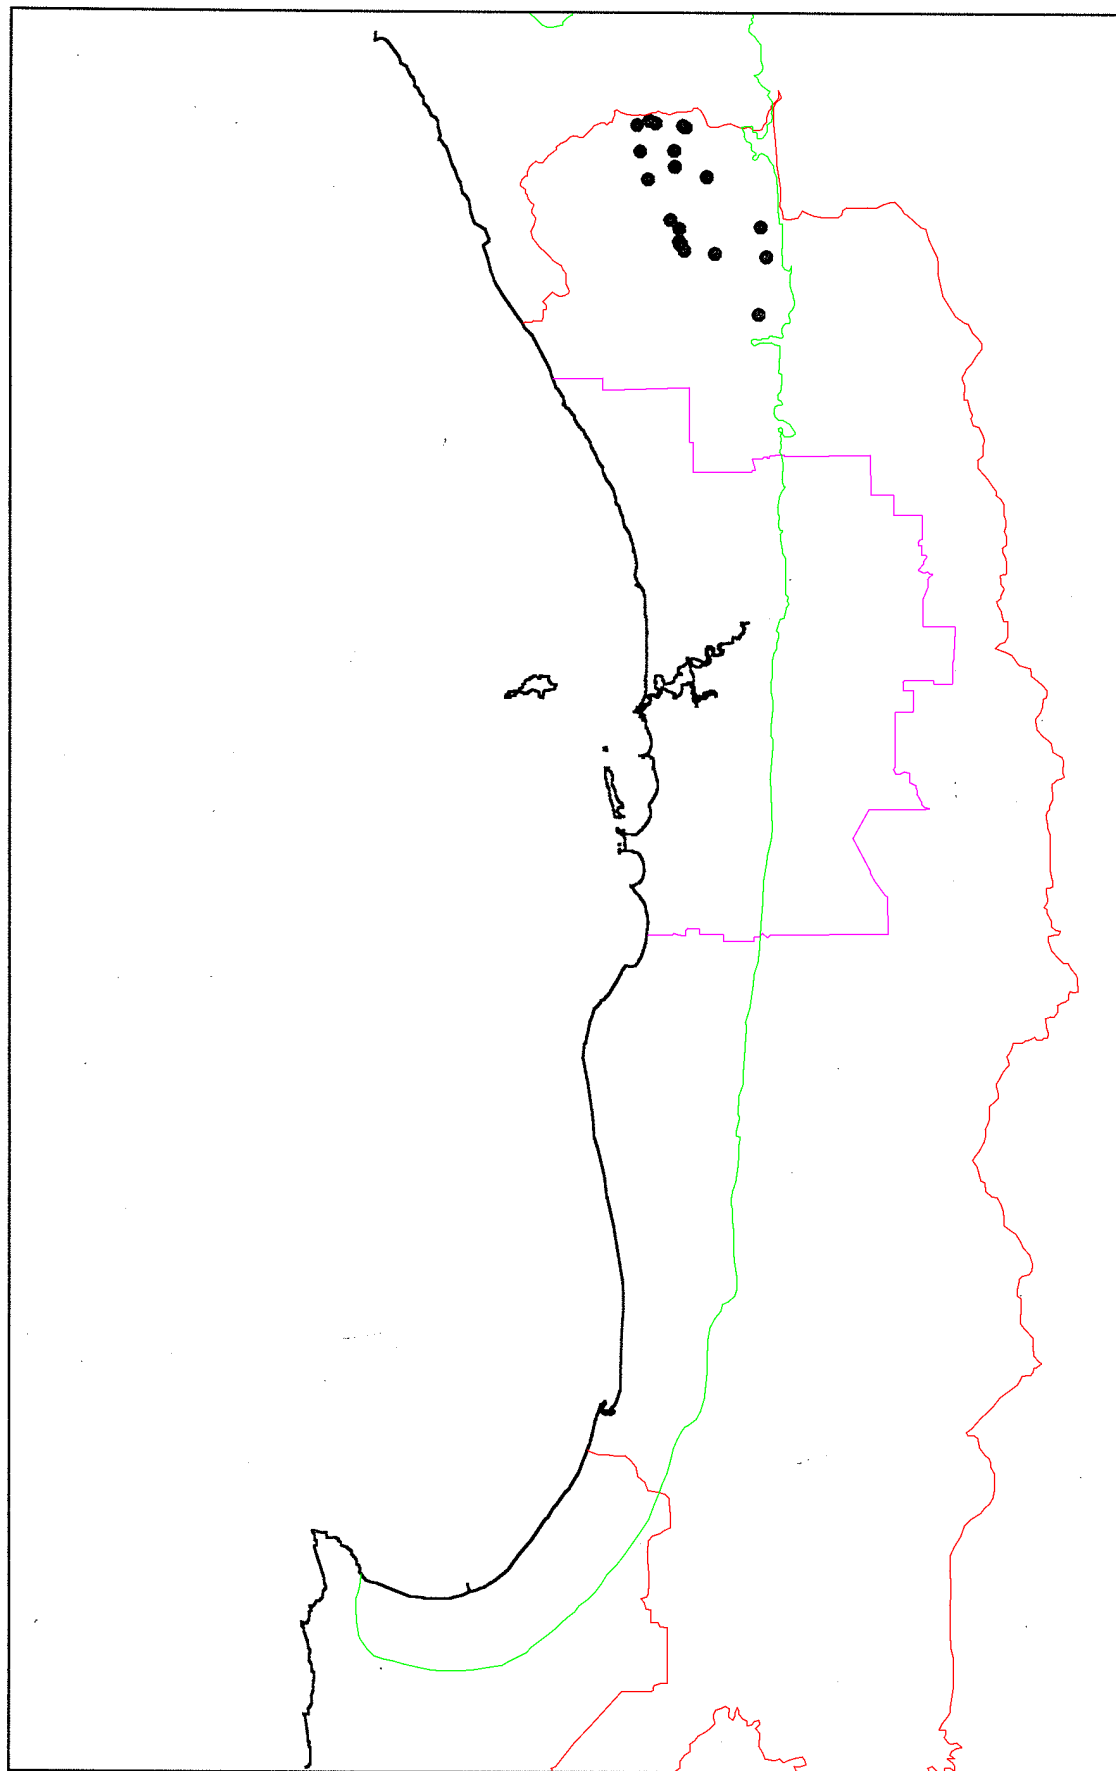

Distribution of Floristic Community Type s10

□ Coastline of Western Australia

● Supergroup 3: Uplands, centred on Bassendean Dunes and the Dandaragan Plateau
● S10 *Calothamnus sanguineus* dense low shrublands on sandy laterites

1:10 000 000