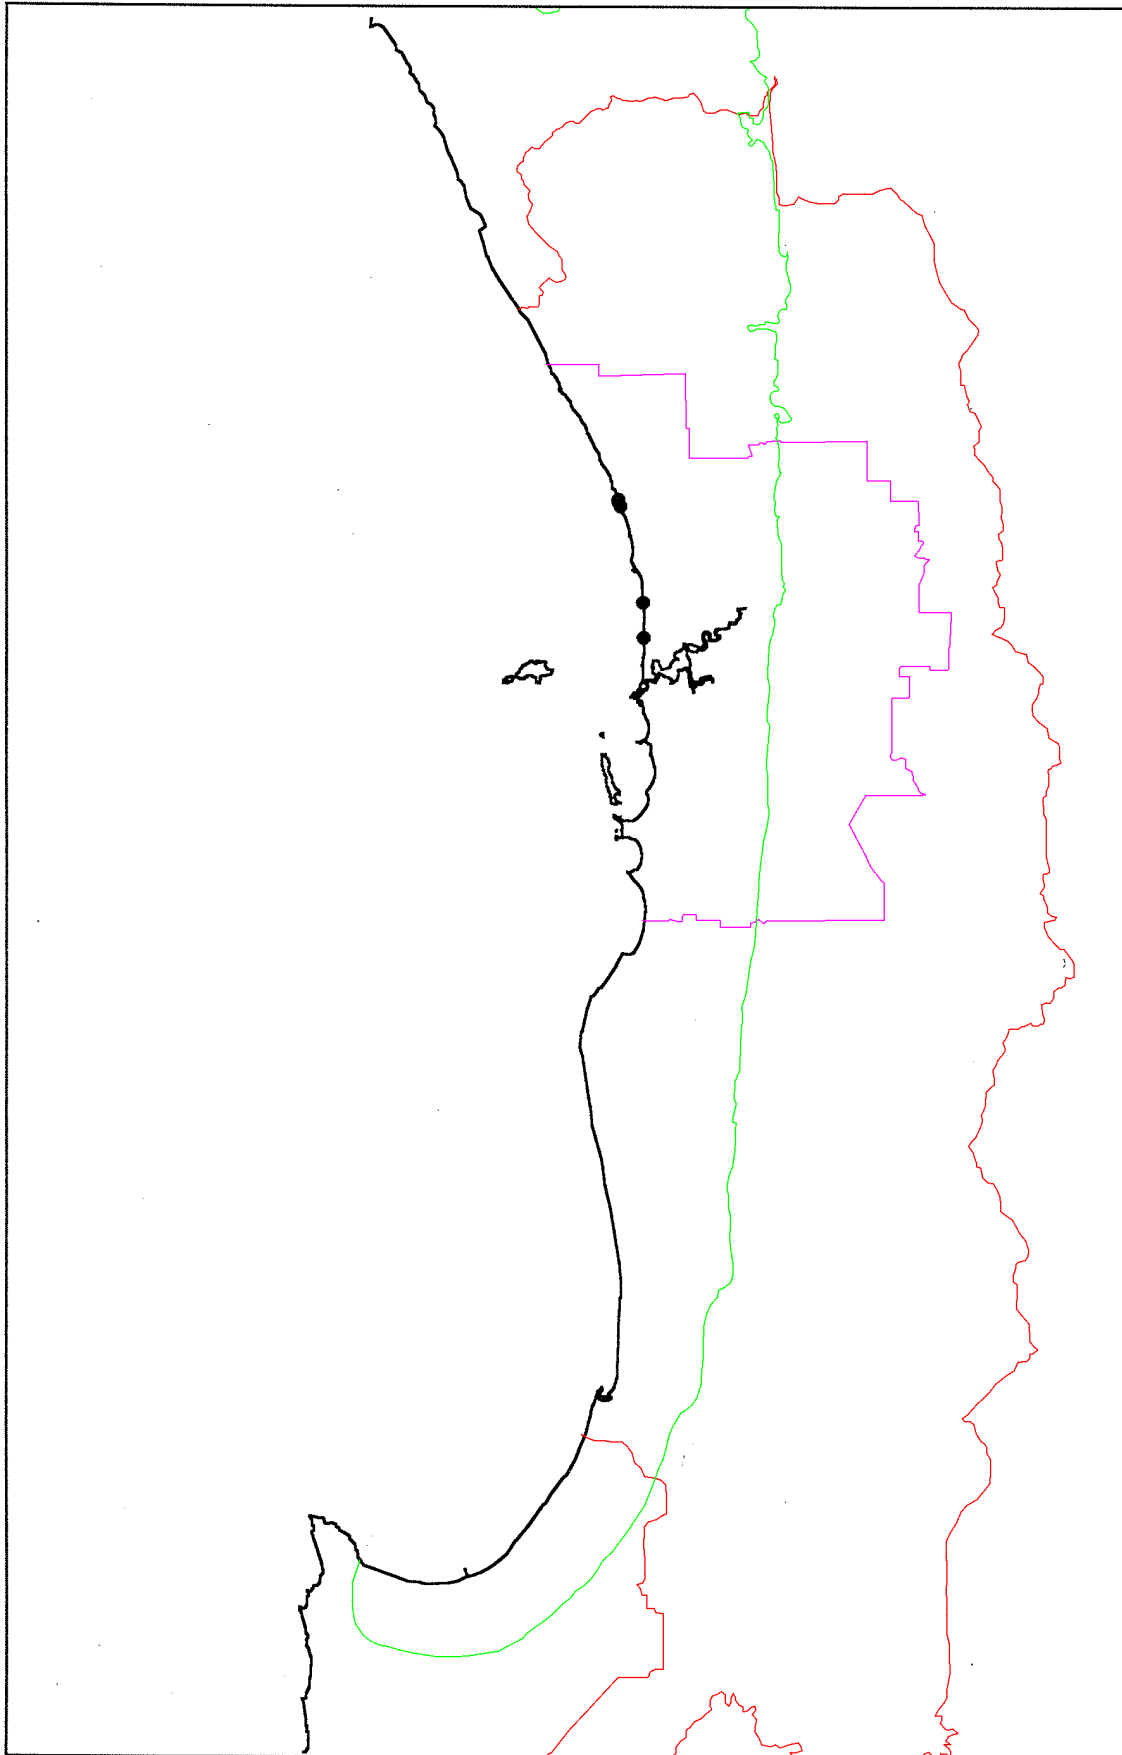

Distribution of Floristic Community Type s14

□ Coastline of Western Australia

- Supergroup 4: Uplands centred on Spearwood and Quindalup Dunes
- S14 *Spinifex longifolius* - *Tetragonia decumbens* low shrubland

1:1000000