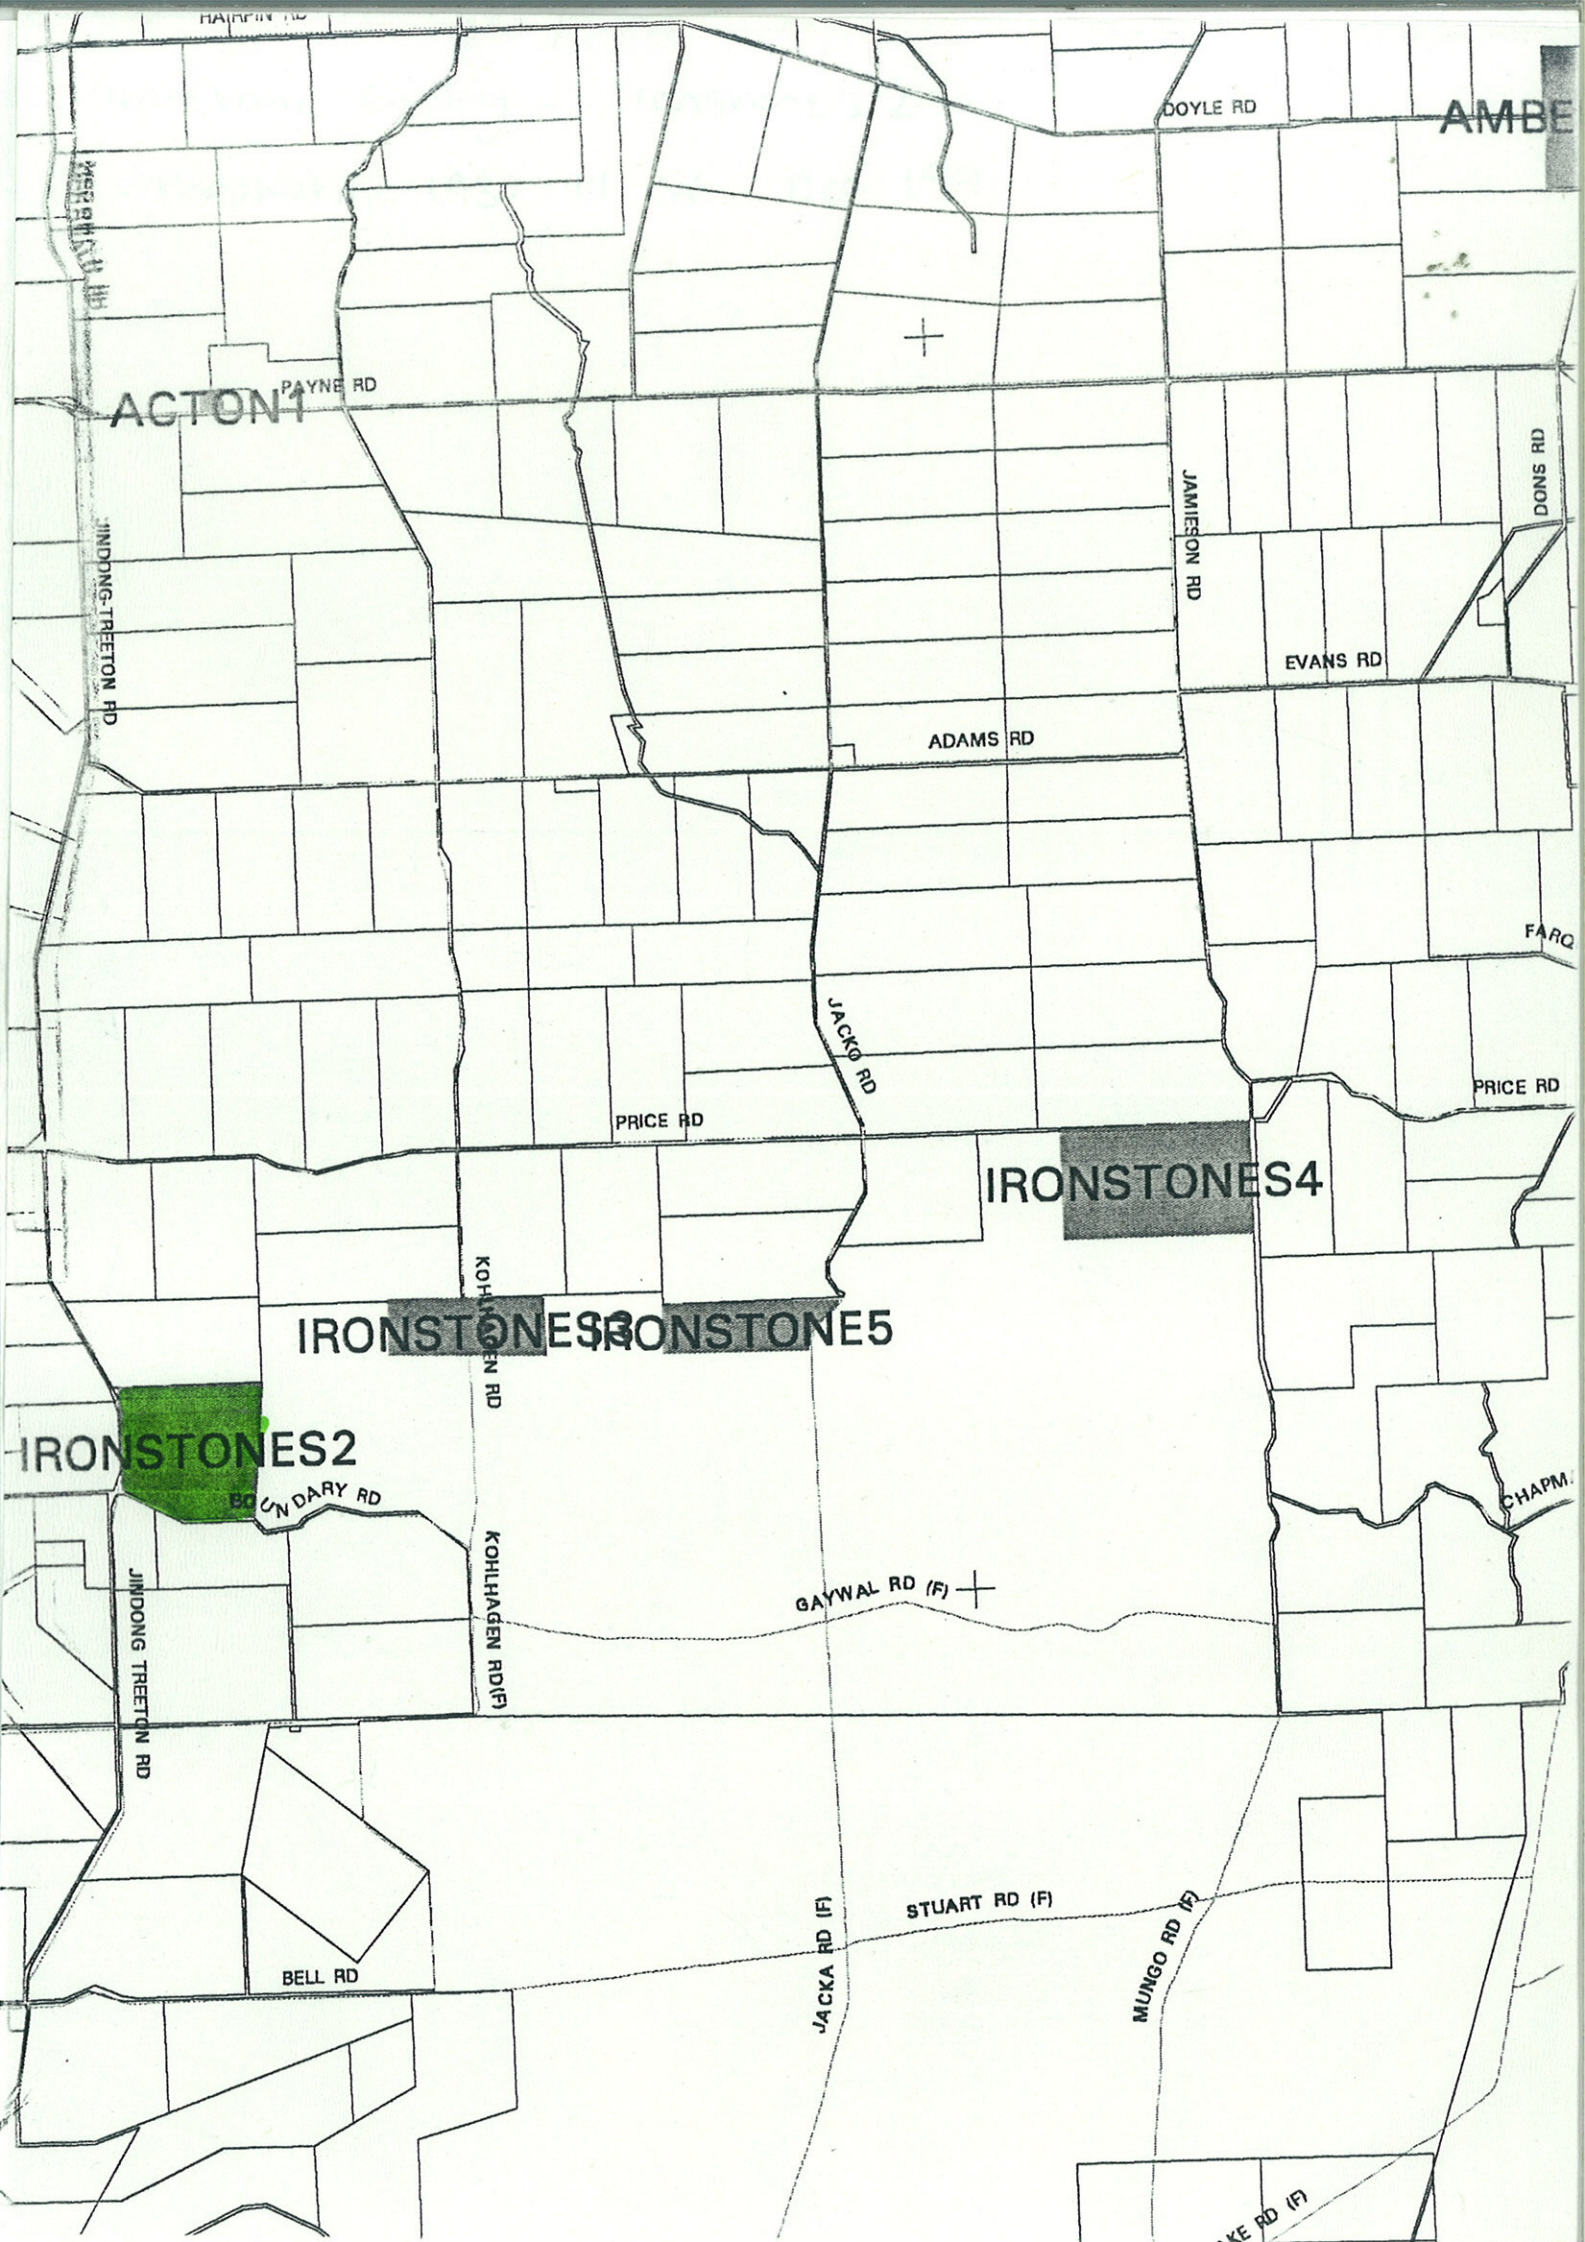

Boundaries determined by use of

aerial photograph	Swan Coastal Plain run 6 5160
orthophoto	1930 III NE Dec 1991
vegetation map	
soil map	

CALM map - MARGARET

Ironstone Gully + Ironstone 2

orthophoto
1030 III NE
Dec 1991

AMBE

DOYLE RD

AGTON 1

PAYNE RD

JAMIESON RD

DONS RD

EVANS RD

ADAMS RD