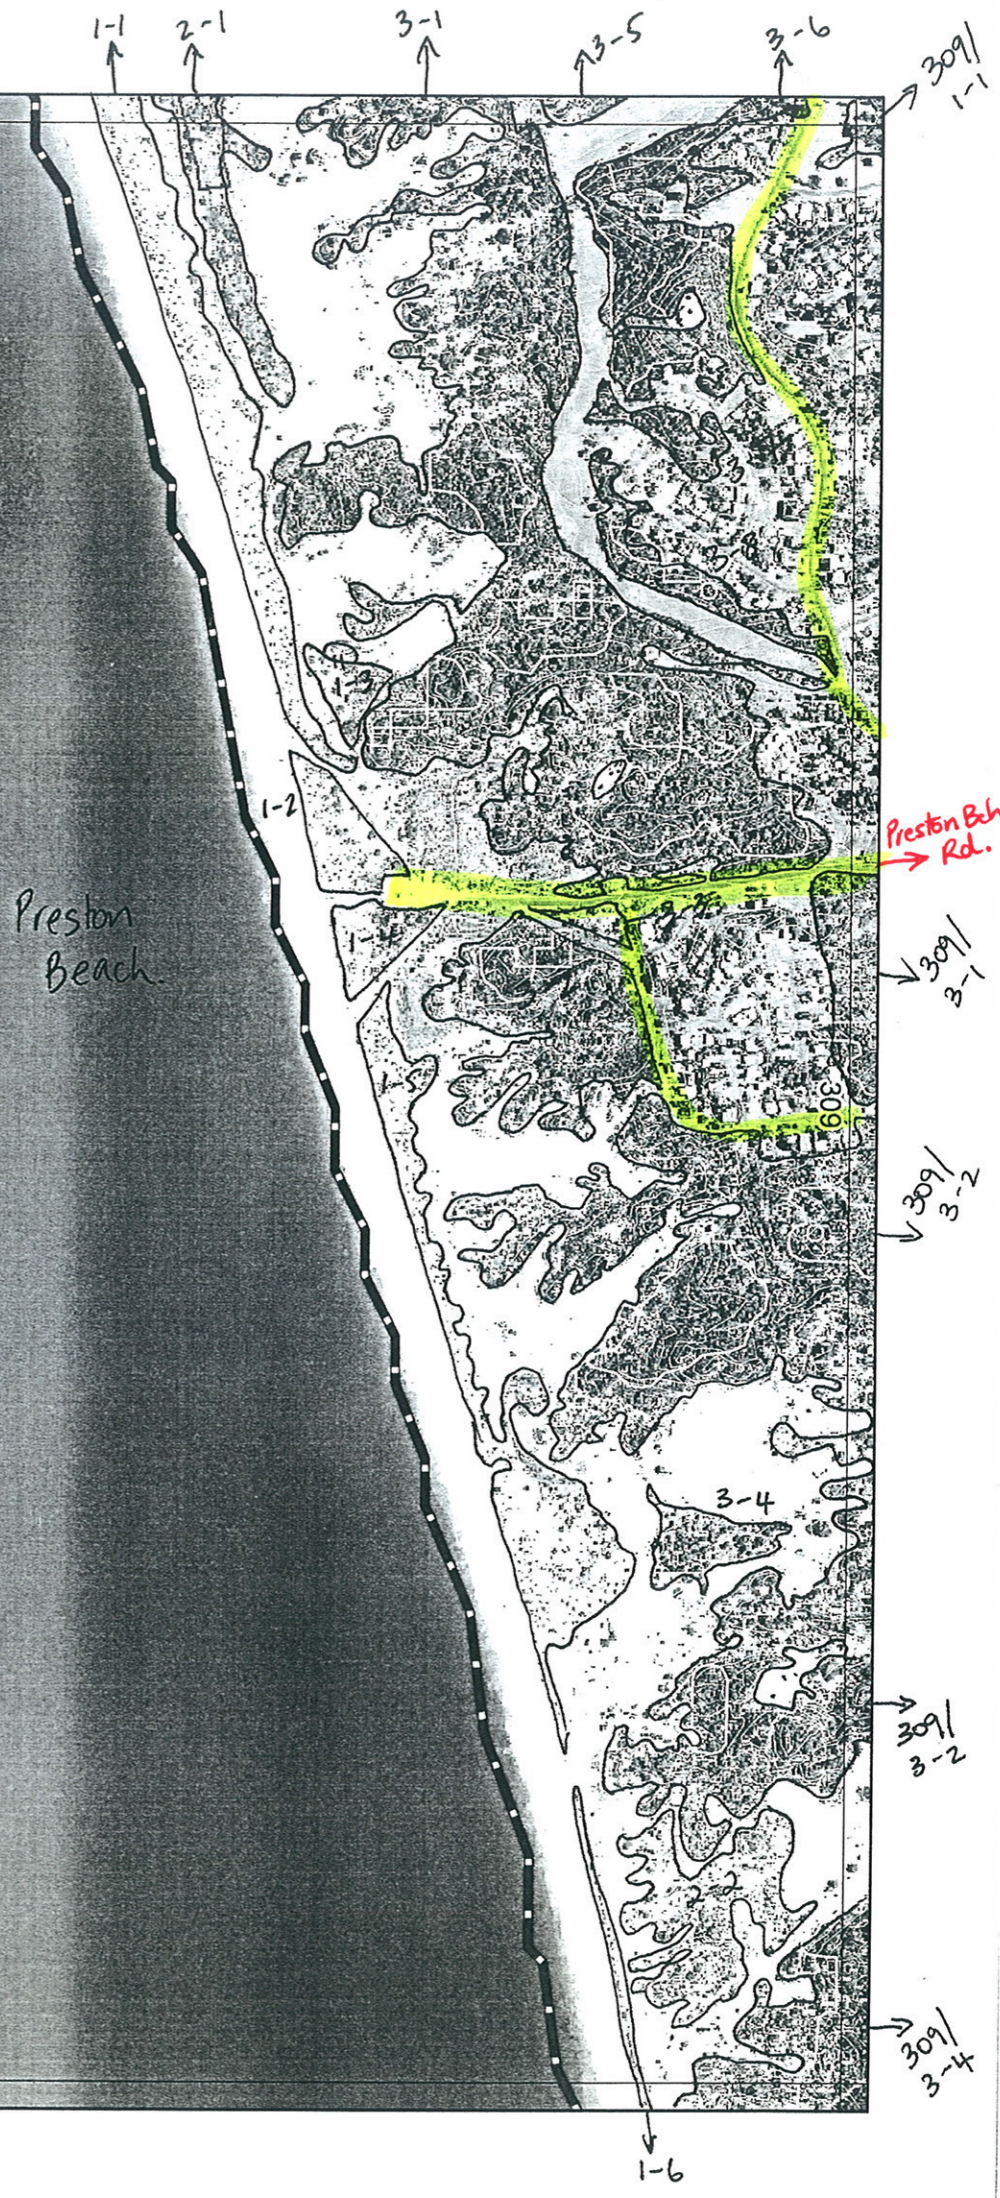

317

Preston Beach

308  
BJK

299

Preston Beach

Preston Beh Rd.

R E M	RE M2	XM AP	LIN TYPE	L I N E A R	M L U	U N I T S	U P L A N D ?	W E T L A N D ?	V I S I T ?	DETAIL/ Area Name	VEG CON	Field date 200_	OBS From	YNOTASS	D E T V I S R E Q D	COMMENTS	VEG STRUC/ DENS	FCT	DOMINANTS			
																			1	2	3	
1	1	✓	F/shore	✓	Q	1	✓		4	Preston Beach Dunes						F/Dune / incipient dune						
1	2				Q	1	✓		4	"						"						
1	3				Q	1	✓		4	"						"						
1	4				Q	1	✓		4	"						"						
1	5		F/shore	✓	Q	1	✓		4	"						"						
1	6	✓	F/shore	✓	Q	1	✓		4	"						"						
2	1	✓	F/shore	✓	Q	1	✓			"	3	-	Aerial Int	NO ACCESS		Primary Dune	SH		Oleaxi	Scacras		
2	2				Q	1	✓			"	3	-	Aerial Int.	NO ACCESS		Primary Dune	SH		Oleaxi	Scacras		
3	1	✓			Q	1	✓		4	"						Secondary Dunes	HS					
3	2				Q	1	✓		4	"						"	HS					
3	3				Q	1	✓		4	"						"	HS					
3	4				Q	1	✓		4	"						"	HS					
3	5	✓			Q	1	✓			"	3		Aerial Int.	NO ACCESS		"	HS					
3	6	✓			Q	1	✓		4	"						"						
3	7				Q	1	✓		4	"						"						
3	8				Q	1	✓		4	"						"						