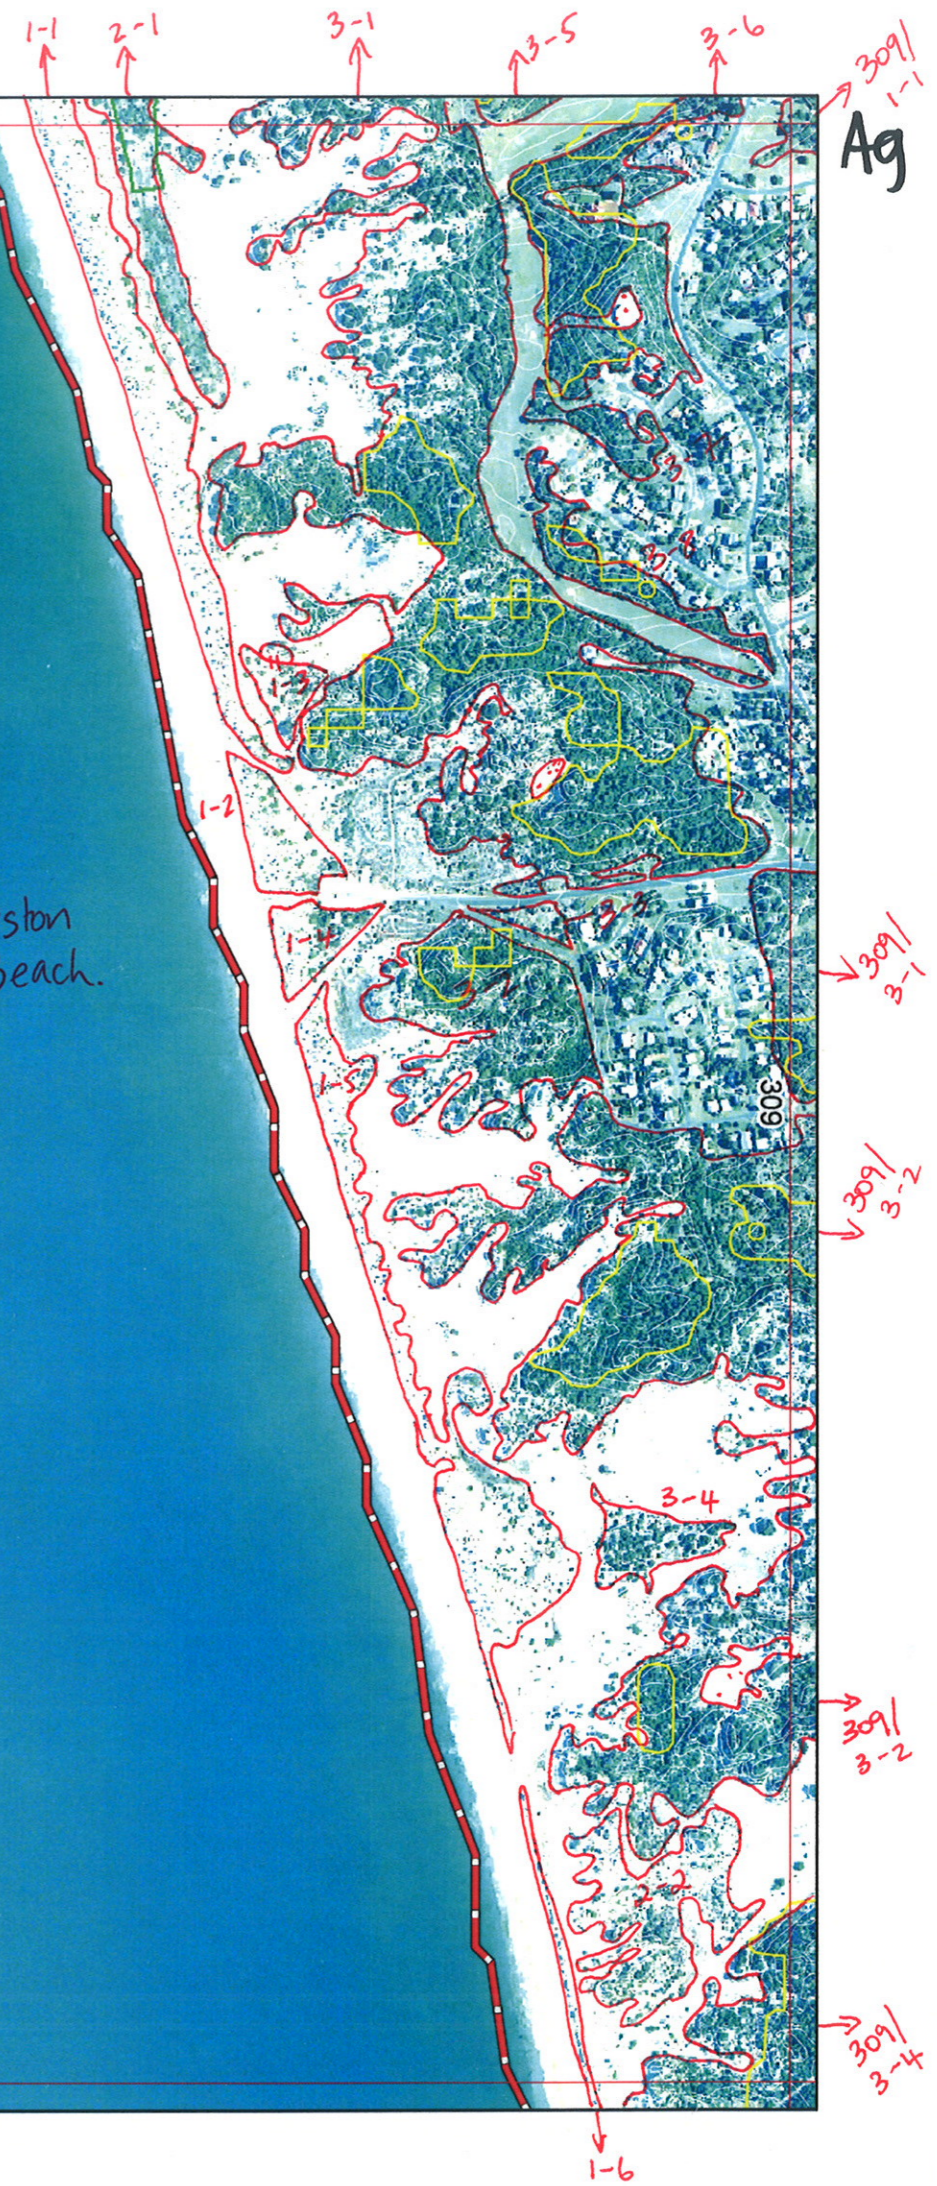

303

317

Preston Beach.

309

299

Ag

Sent to Ag

308

317

Preston Beach

308  
BJK

299

Preston Beach

Preston Beh Rd.

R E M	RE M2	XM AP	LIN TYPE	L I N E A R	M L U	U N I T S	U P L A N D ?	W E T L A N D ?	V I S I T ?	DETAIL/ Area Name	VEG CON	Field date 200_	OBS From	YNOTASS	D E T V I S R E Q D	COMMENTS	VEG STRUC/ DENS	FCT	DOMINANTS			
																			1	2	3	
1	1	✓	F/shore	✓	Q	1	✓		4	Preston Beach Dunes						F/Dune / incipient dune						
1	2				Q	1	✓		4	"						"						
1	3				Q	1	✓		4	"						"						
1	4				Q	1	✓		4	"						"						
1	5		F/shore	✓	Q	1	✓		4	"						"						
1	6	✓	F/shore	✓	Q	1	✓		4	"						"						
2	1	✓	F/shore	✓	Q	1	✓			"	3	-	Aerial Int	NO ACCESS		Primary Dune	SH		Oleaxi	Scacras		
2	2				Q	1	✓			"	3	-	Aerial Int.	NO ACCESS		Primary Dune	SH		Oleaxi	Scacras		
3	1	✓			Q	1	✓		4	"						Secondary Dunes	HS					
3	2				Q	1	✓		4	"						"	HS					
3	3				Q	1	✓		4	"						"	HS					
3	4				Q	1	✓		4	"						"	HS					
3	5	✓			Q	1	✓			"	3		Aerial Int.	NO ACCESS		"	HS					
3	6	✓			Q	1	✓		4	"						"						
3	7				Q	1	✓		4	"						"						
3	8				Q	1	✓		4	"						"						