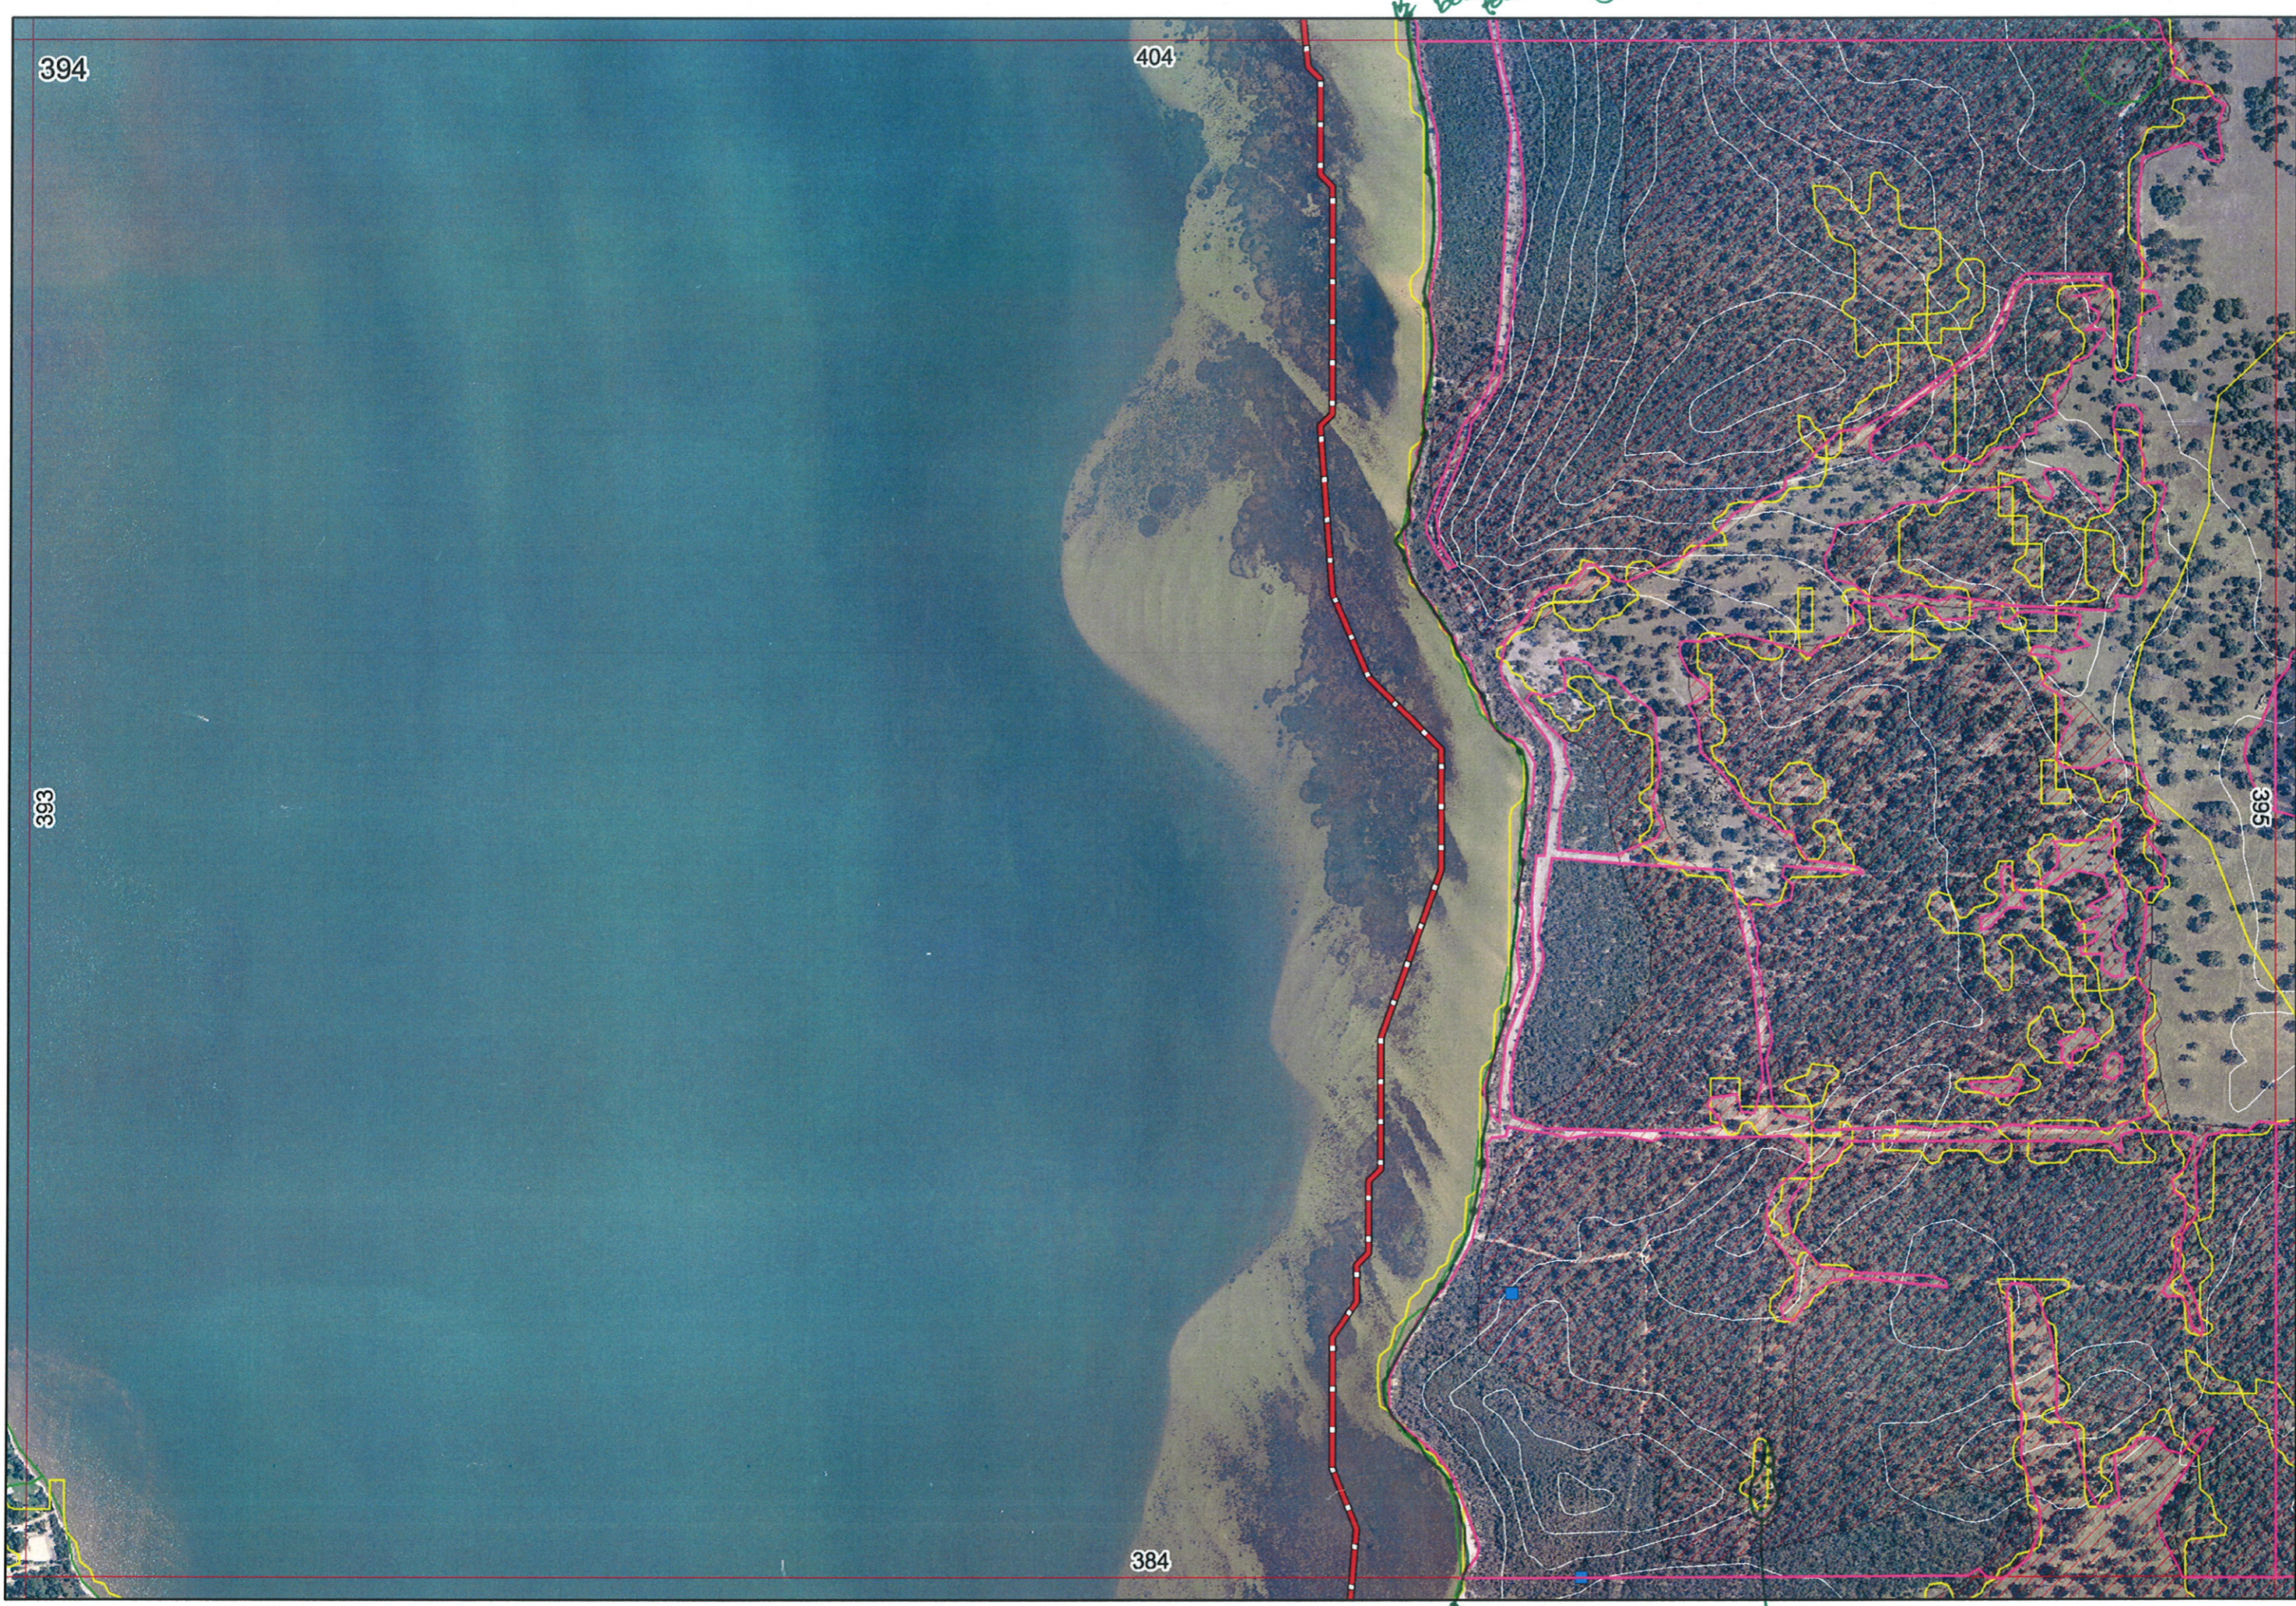

394

404

393

395

384

new boundary follows reg.

new boundary follows reg.

new hole.

R E M	RE M2	XM AP	LIN TYPE	L I N E A R	M L U	U N I T S	U P L A N D ?	W E T L A N D ?	V I S I T ?	DETAIL/ Area Name	VEG CON	Field date 200_	OBS From	YNOTASS	D E T V I S I O N R E Q D	COMMENTS	VEG STRUC/ DENS	FCT	DOMINANTS		
																			1	2	3
1	1	Y		NS	4	Y	Y			Point Grey DGG report	E	08/ 05	N/A			Detail report. Tuart	F F F	F	Excmar Icuneri Kungla	Excgal Alofra Alofra	Bansp Banatt Banatt
1	2	N		NS	1	Y	N			- " -	D		N/A			Tuart	F		Excmar	Excgal	Bansp
1	3	N		NS	1	Y	N			- " -	D		N/A			Tuart	F		Excgom		
1	4	N		NS	2	Y	N			- " -	D		N/A			Tuart	F F F		Excgom Excmar Kuneri	Excgal Alofra	Bansp Banatt
1	5	N		NS	2	Y	N			- " -	VG		N/A			Tuart	F F		Excmar Icuneri	Excgal Alofra	Bansp Banatt
1	6	N		NS	2	Y	N			- " -	G		N/A			Tuart	F F		Excmar Icuneri Excmar	Excgal Alofra	Bansp Banatt
~~1~~	~~7~~	~~Y~~		~~NS~~	~~4~~	~~Y~~	~~Y~~			~~Mealup NR~~			~~N/A~~			~~Meal 01 25 Meal 02 26D~~	~~F~~		~~Tuart~~		~~Part of 384/1-1~~
2	1	Y		NS	1	N	Y						airial				F				

Summary/General Comments