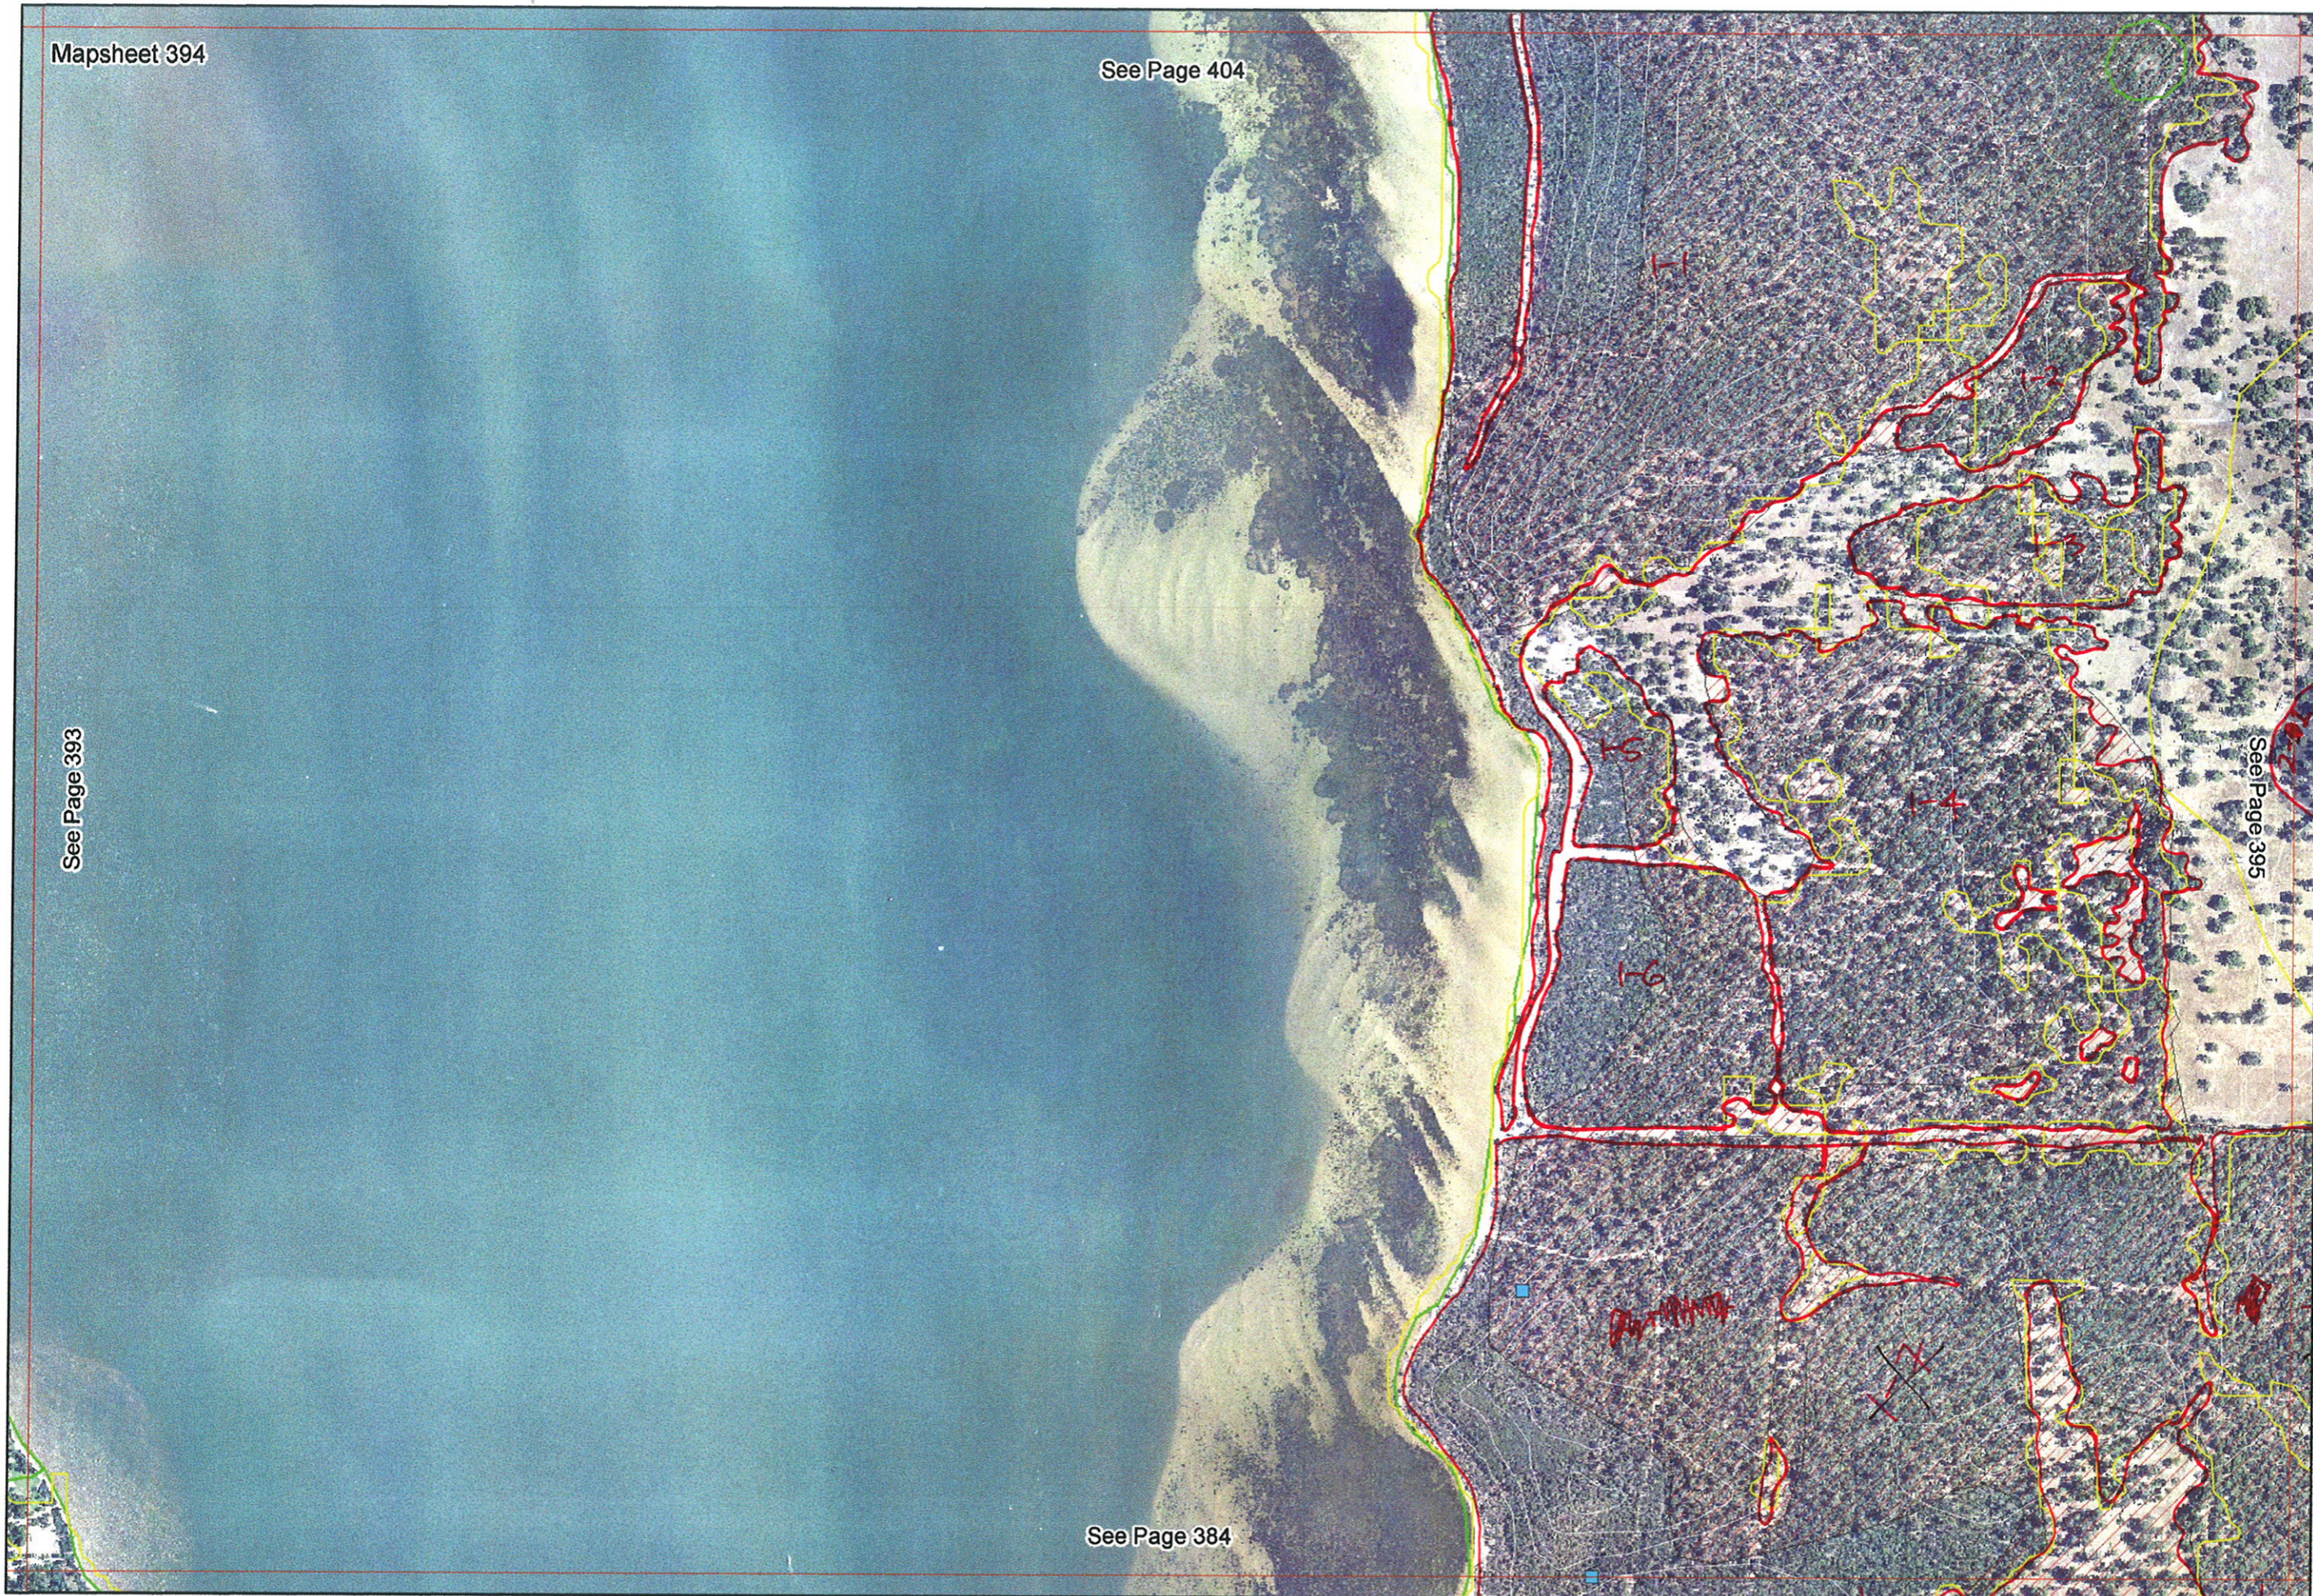

Air Mapped

Mapsheet 394

See Page 404

See Page 393

See Page 395

23
25

Map Sheet 176
↓

384/1-1

See Page 384

384/1-1

384/1-1

EEEA